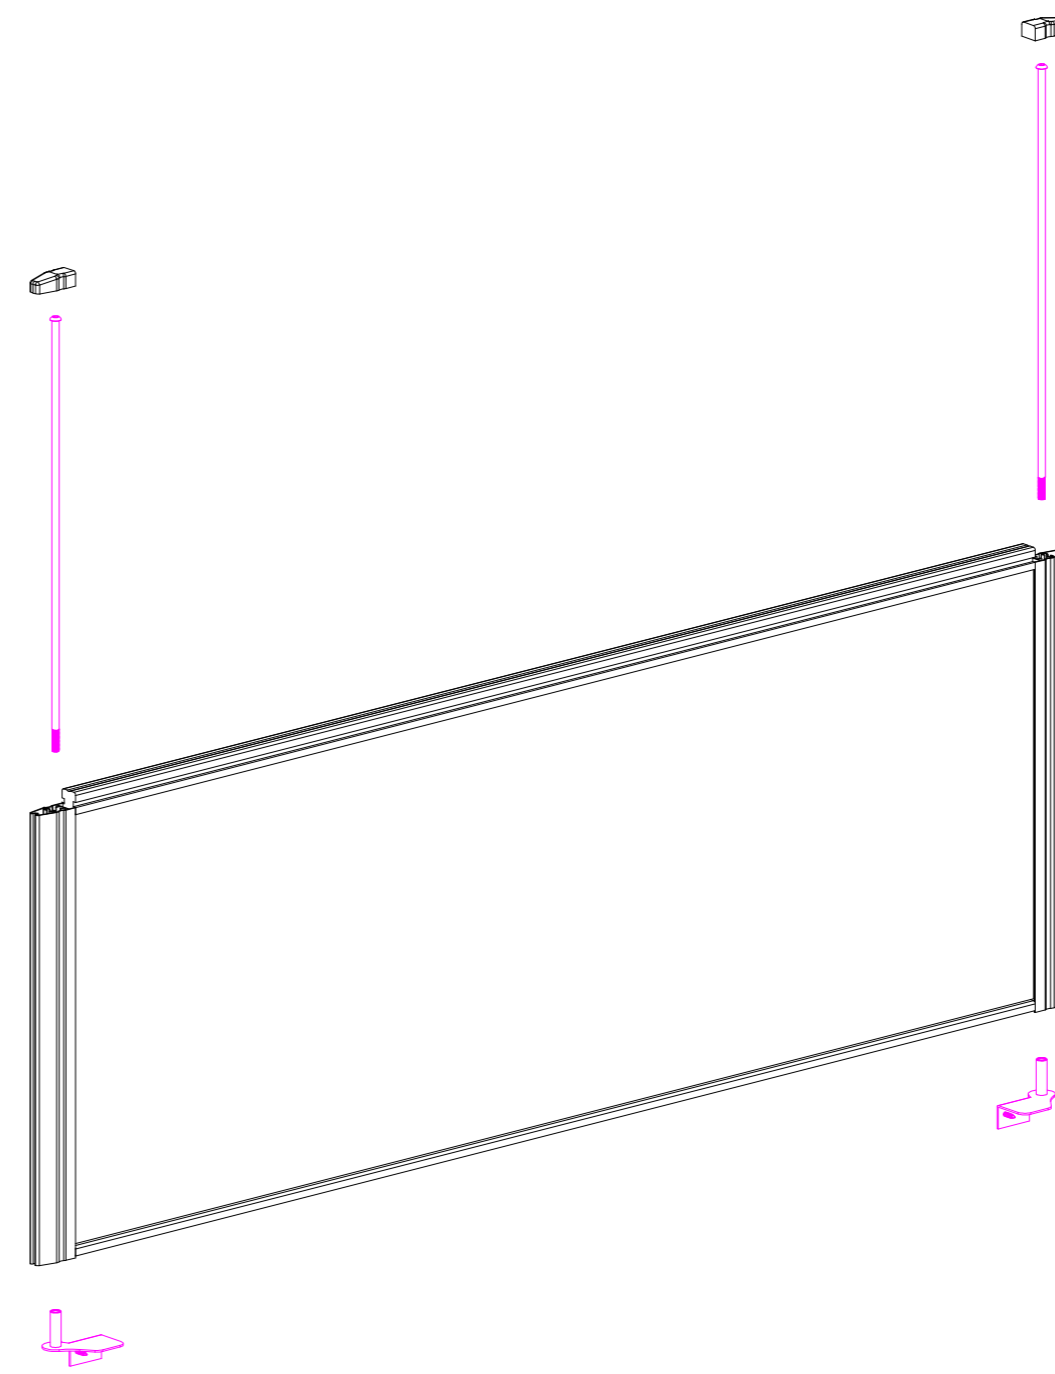

A		x2	C		x1	D		x16
B		x2				E		x10
F		x2	G		x4	H		x4
I		x2						

STEP 1

TOP VIEW

STEP 2

STEP 4

STEP 3

I  
3mm THIK  
SPACER

CAUTION:  
HEAVY

2 PERSON HEAVY  
ASSEMBLY

J		x1	K		*PACKED INSIDE THE PARTITION	x2
			L	 SL-BR520SM	x2	

STEP 5

STEP 6

L+K

STEP 8

STEP 7

BRACKET OPTION  
(SL-BR520CL)