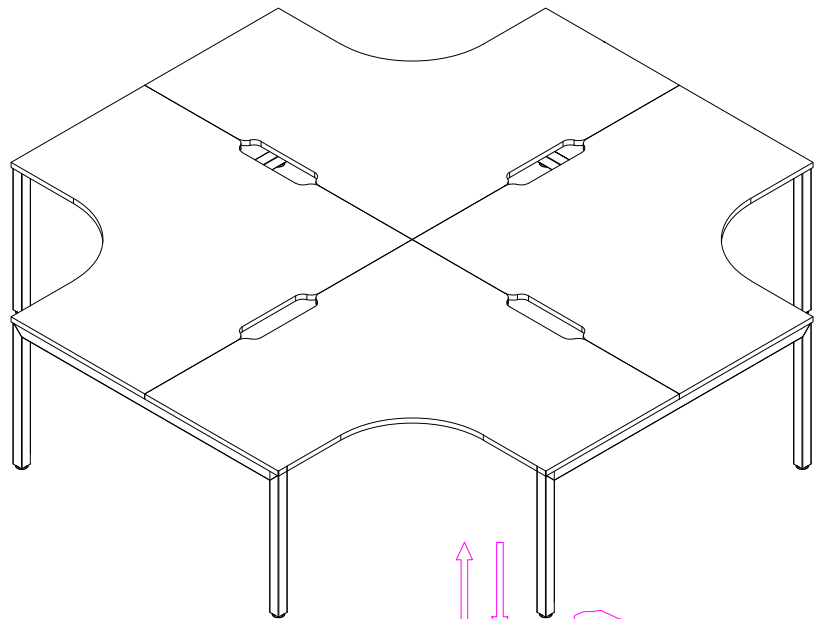

2021  
READY TO GO FURNITURE PTY LTD

STEP 3

G E

STEP 4

A

D  
32X

FINAL

H  
16X

E  
40X

CAUTION:  
HEAVY

2 PERSON HEAVY  
ASSEMBLY

READY2GO FURNITURE

PRODUCT CODE:  
ST-WSX157-4  
ASSEMBLY INSTRUCTION-PART 2

ASSEMBLED SIZE:  
1500L x 1500D x 730H

REMARKS:  
WST15157 +  
ST-LE15 + ST-AB1218 + ST-WSCL