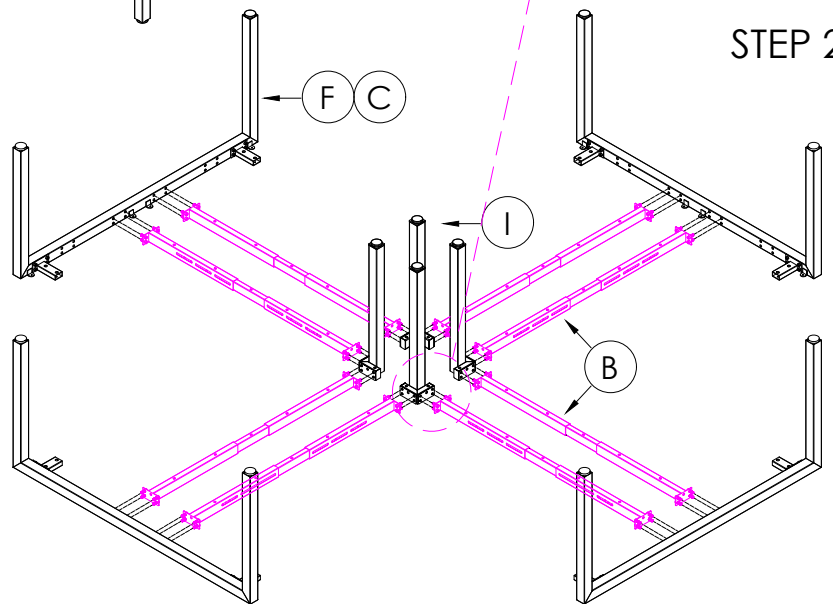

A	VARIOUS SIZES  DESKTOP	x4	C	 ST-LP-LE15	x4	D	M6 x 20mm  BUTTON HEAD ALLEN BOLT	x32
B	ST-AB1218  ADJUSTABLE BEAM	x8	E			E	70mm  CHIPBOARD SCREW	x40
F	100mm x 50mm  BRACKET	x8	G	 3mm SPACER	x8	H	25mm  CHIPBOARD SCREW	x24
I	 ST-WSCL	x4						

### STEP 1

### STEP 2

CAUTION:  
HEAVY

2 PERSON HEAVY  
ASSEMBLY

READY2GO FURNITURE

PRODUCT CODE:  
ST-WSX157-4  
ASSEMBLY INSTRUCTION-PART1

ASSEMBLED SIZE:  
1500L x 1500D x 730H

REMARKS:  
WST15157 +  
ST-LE15 + ST-AB1218 + ST-WSCL