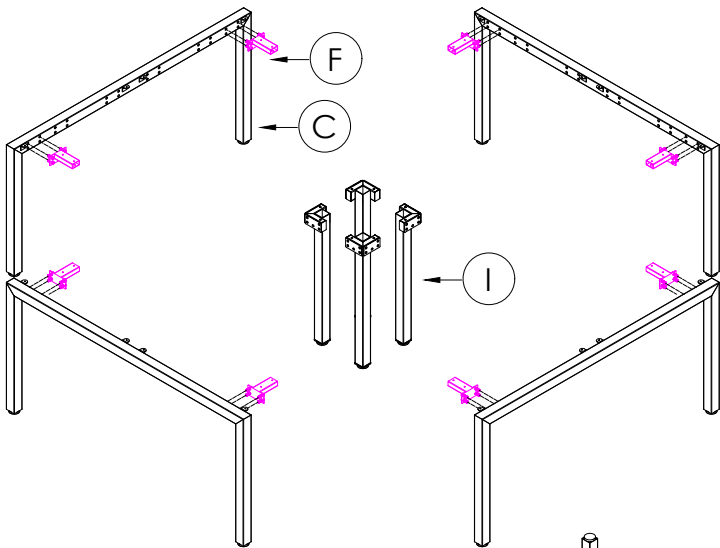

A	VARIOUS SIZES  DESKTOP	x4	C	 ST-LP-LE15	x4	D	M6 x 20mm  BUTTON HEAD ALLEN BOLT	x32
B	ST-AB1218  ADJUSTABLE BEAM	x8	E			E	70mm  CHIPBOARD SCREW	x40
F	100mm x 50mm  BRACKET	x8	G	 3mm SPACER	x8	H	25mm  CHIPBOARD SCREW	x24
I	 ST-WSCL	x4						

### STEP 1

### STEP 2

CAUTION:  
HEAVY

2 PERSON HEAVY  
ASSEMBLY

READY2GO FURNITURE

PRODUCT CODE:  
ST-WSX157-4  
ASSEMBLY INSTRUCTION-PART1

ASSEMBLED SIZE:  
1500L x 1500D x 730H

REMARKS:  
WST15157 +  
ST-LE15 + ST-AB1218 + ST-WSCL