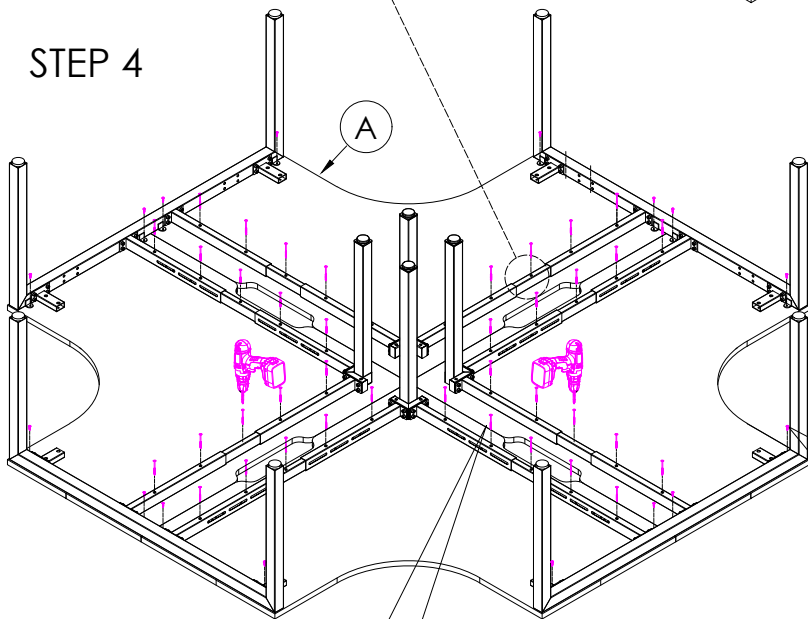

G E

STEP 4

A

D
32X

FINAL

H
16X

E
40X