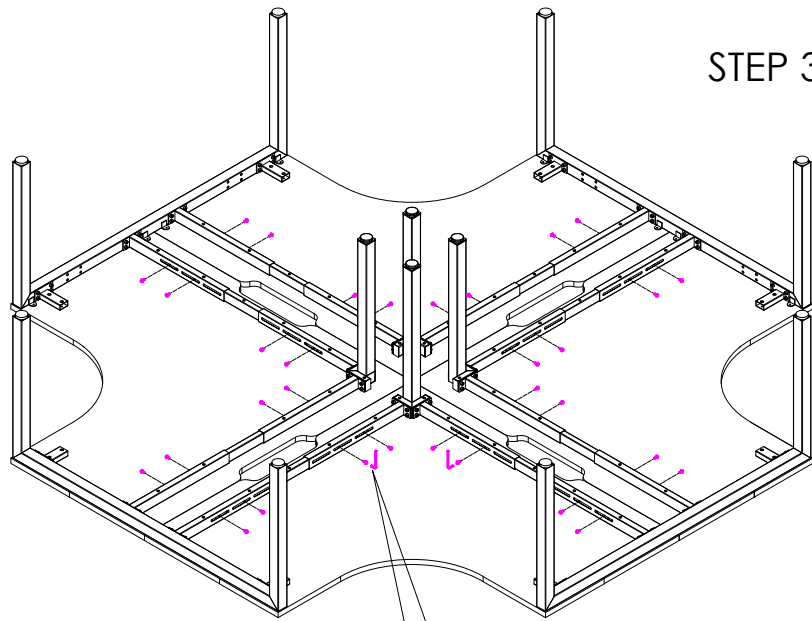

STEP 3

G E

STEP 4

A

D
32X

FINAL

H
16X

E
40X

CAUTION:
HEAVY

2 PERSON HEAVY
ASSEMBLY

READY2GO FURNITURE

PRODUCT CODE:
ST-WSX157-4
ASSEMBLY INSTRUCTION-PART 2

ASSEMBLED SIZE:
1500L x 1500D x 730H

REMARKS:
WST15157 +
ST-LE15 + ST-AB1218 + ST-WSCL

2021
READY TO GO FURNITURE PTY LTD