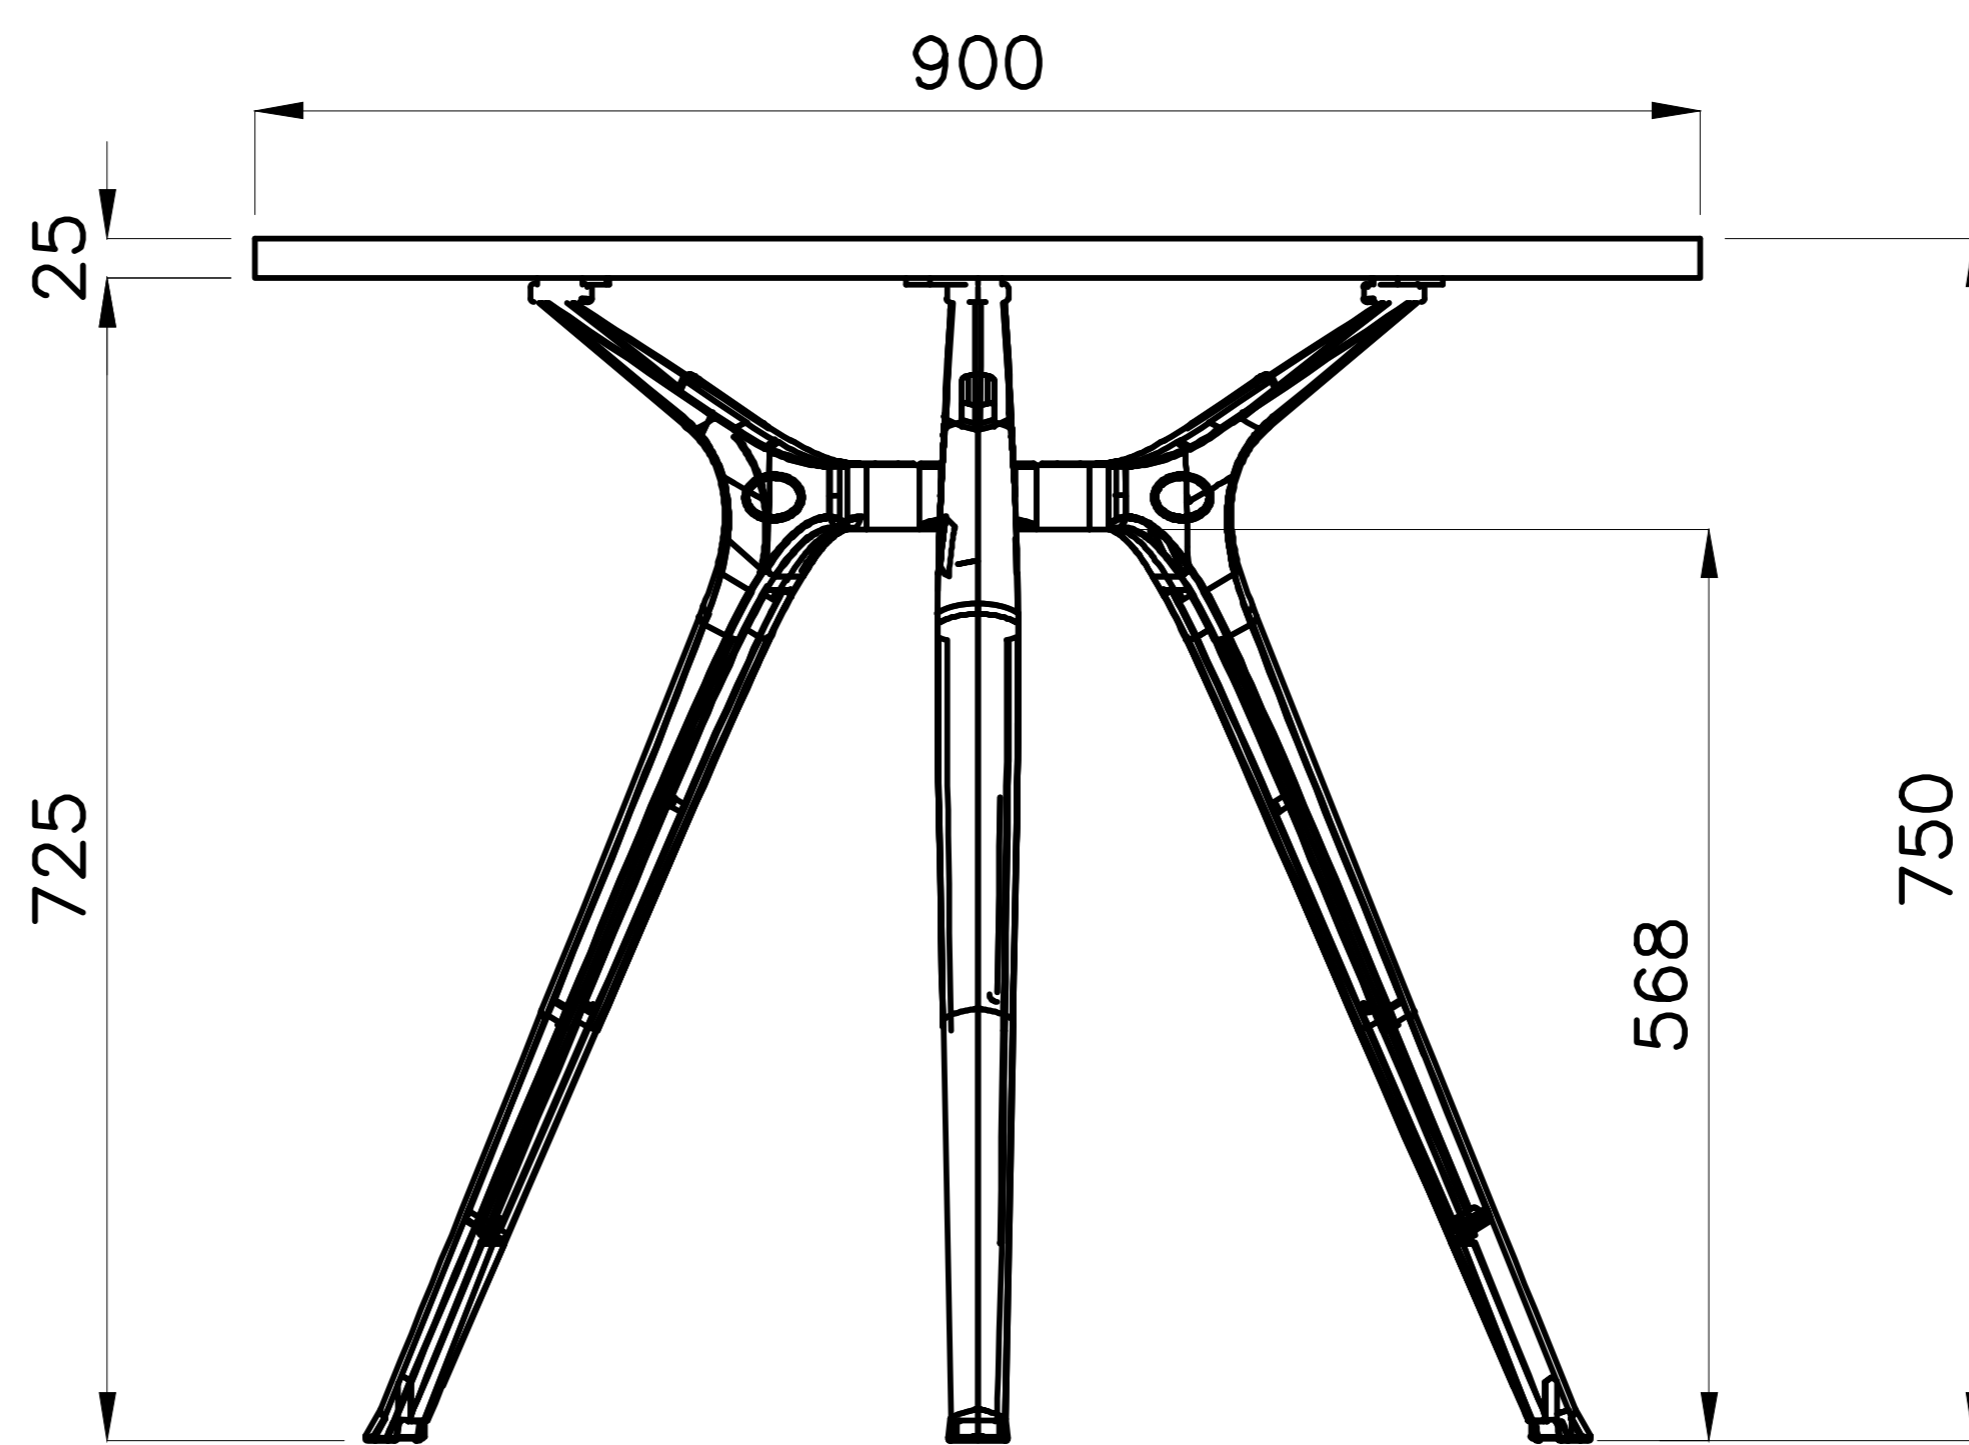

ISOMETRIC VIEW

TOP VIEW

FRONT VIEW

READY2GO FURNITURE

PRODUCT CODE:

KEN-900Ø

REMARKS:

2 CARTONS

ASSEMBLED SIZE:

900Ø x 750H

2019
READY TO GO FURNITURE PTY LTD