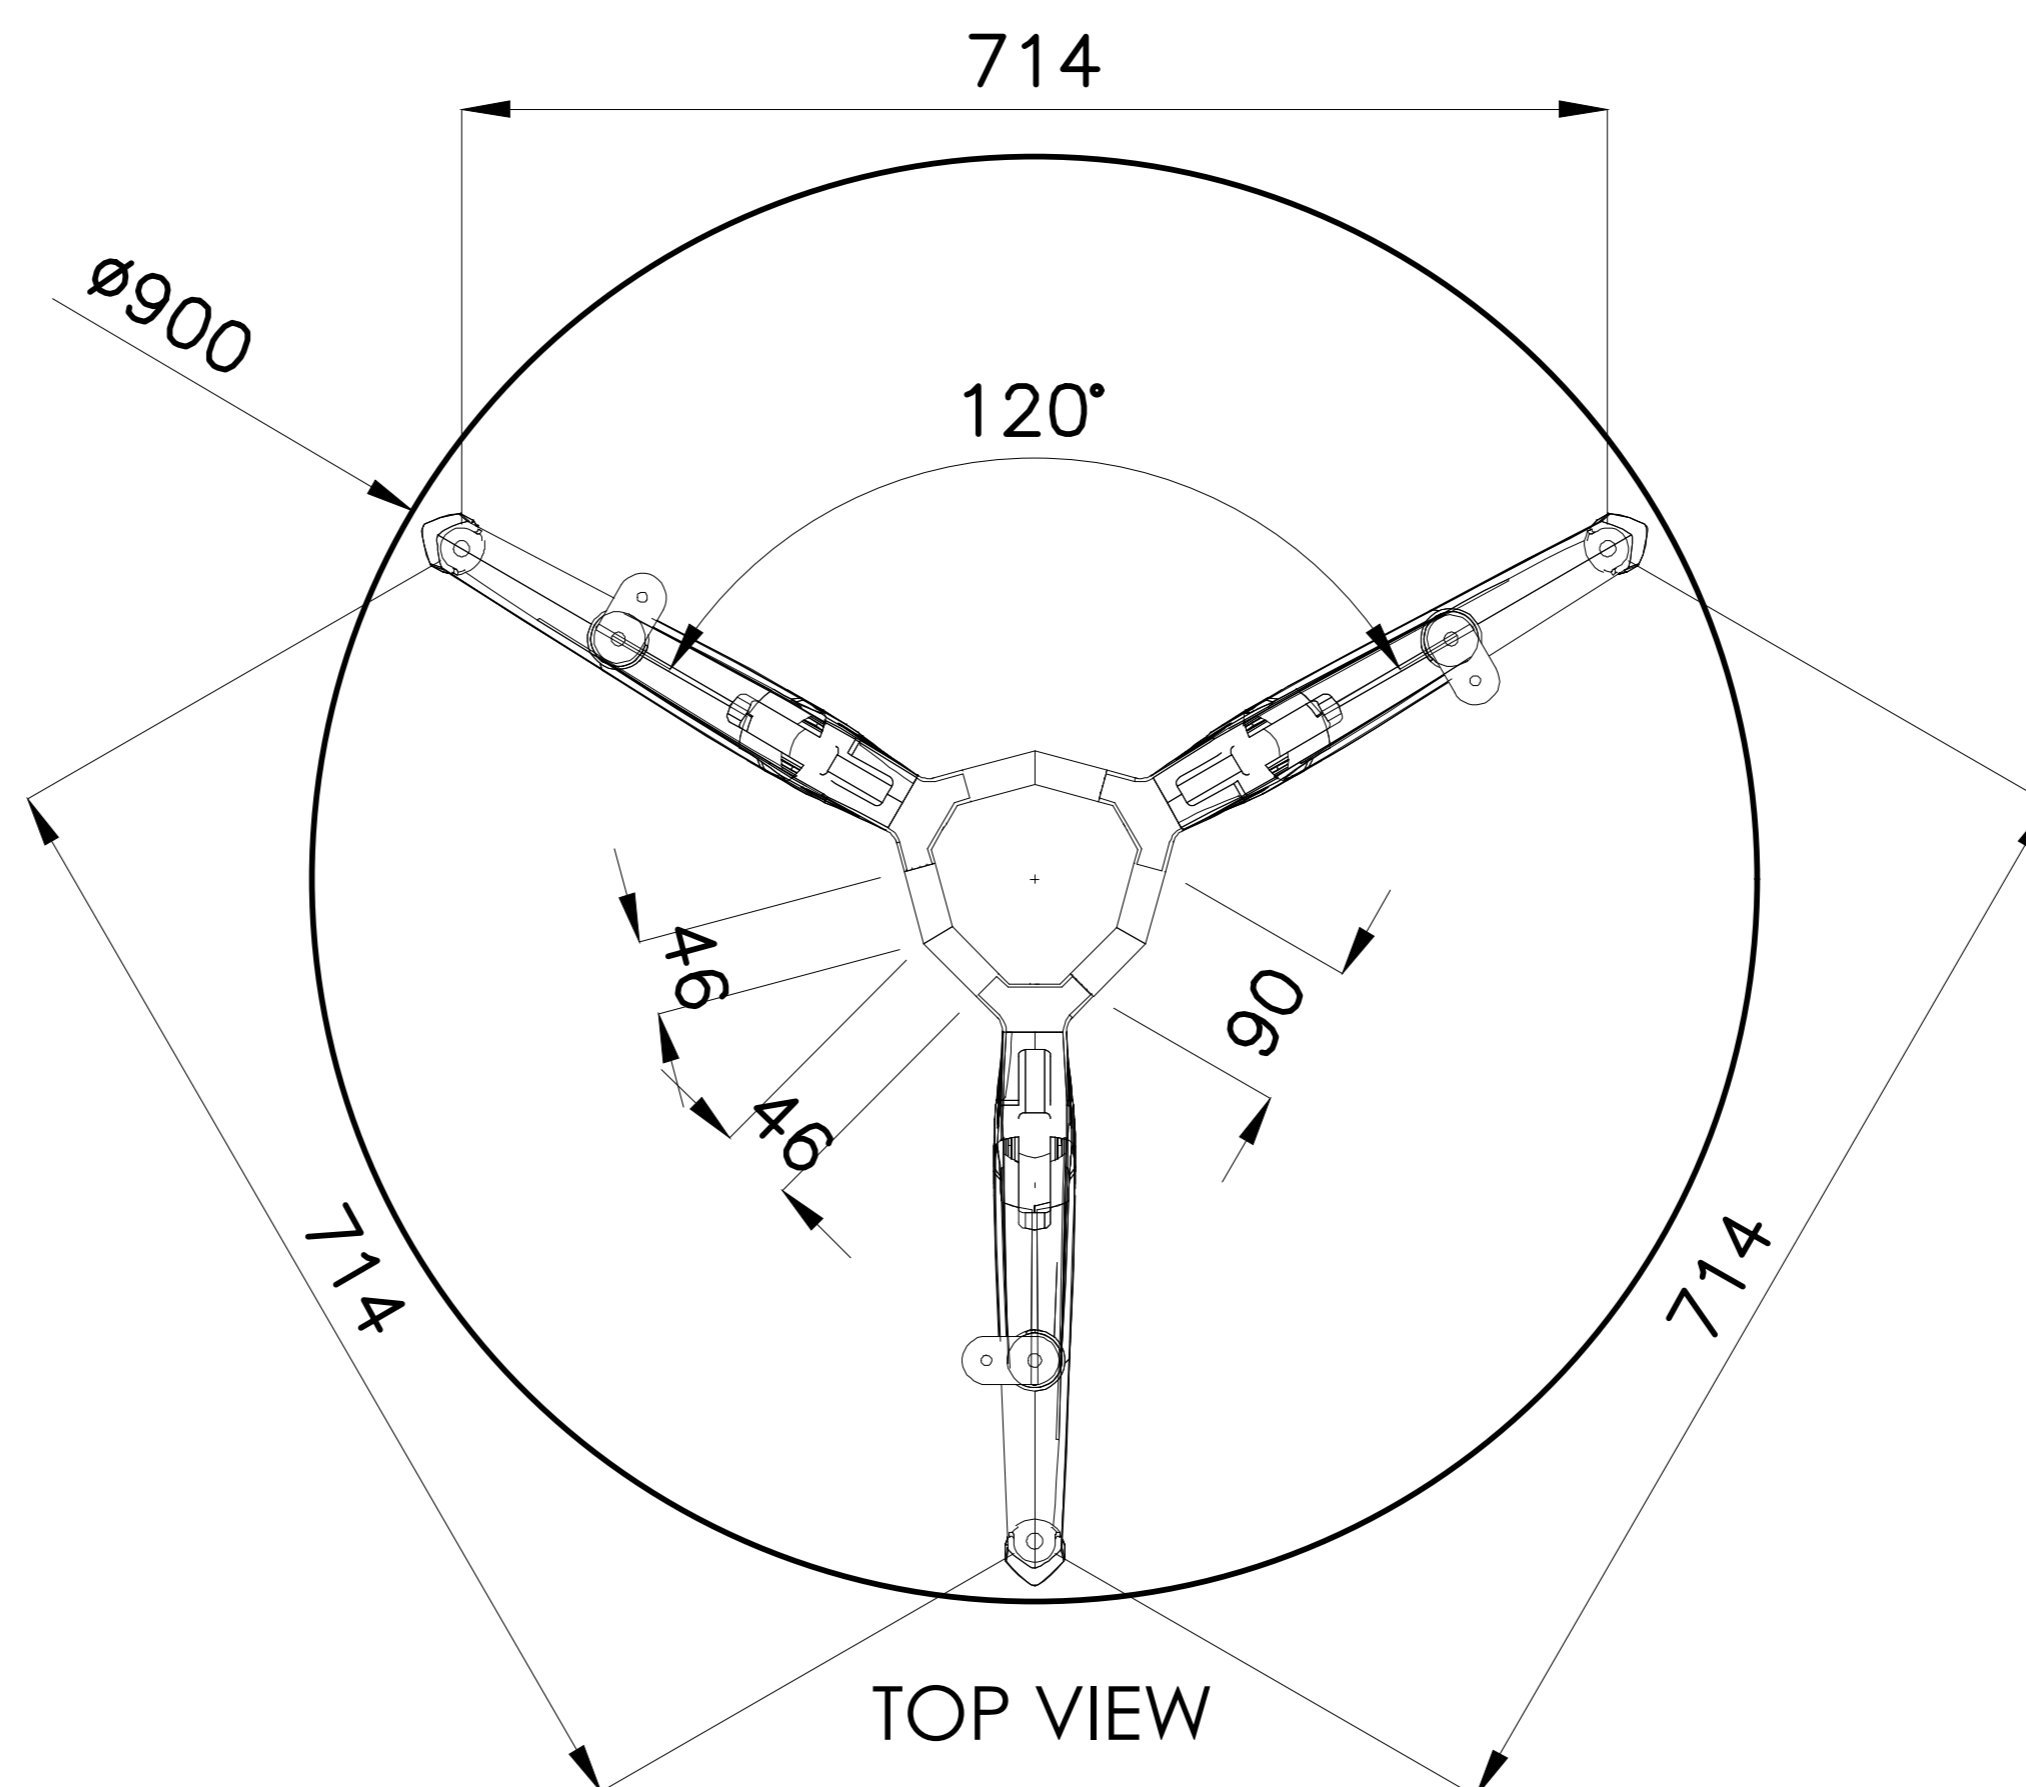

ISOMETRIC VIEW

TOP VIEW

FRONT VIEW

READY2GO FURNITURE

PRODUCT CODE:

KEN-900Ø

REMARKS:

2 CARTONS

ASSEMBLED SIZE:

900Ø x 750H

2019
READY TO GO FURNITURE PTY LTD