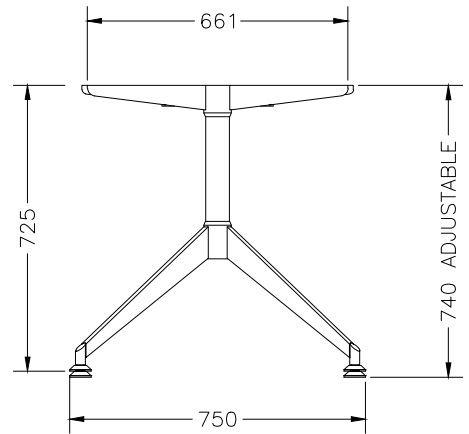

ISOMETRIC

SIDE VIEW

TOP VIEW

FRONT VIEW

PRODUCT CODE:	ON-L7B
ASSEMBLED SIZE:	-

REMARKS:	-
2023 READY TO GO FURNITURE PTY LTD	