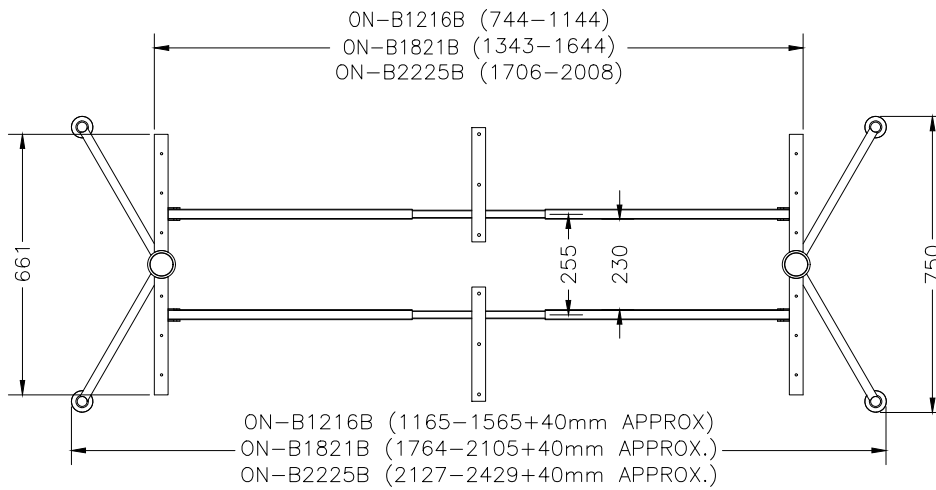

ISOMETRIC

SIDE VIEW

TOP VIEW

FRONT VIEW

PRODUCT CODE:	ON-L7B
ASSEMBLED SIZE:	-

REMARKS:	-
2023 READY TO GO FURNITURE PTY LTD	