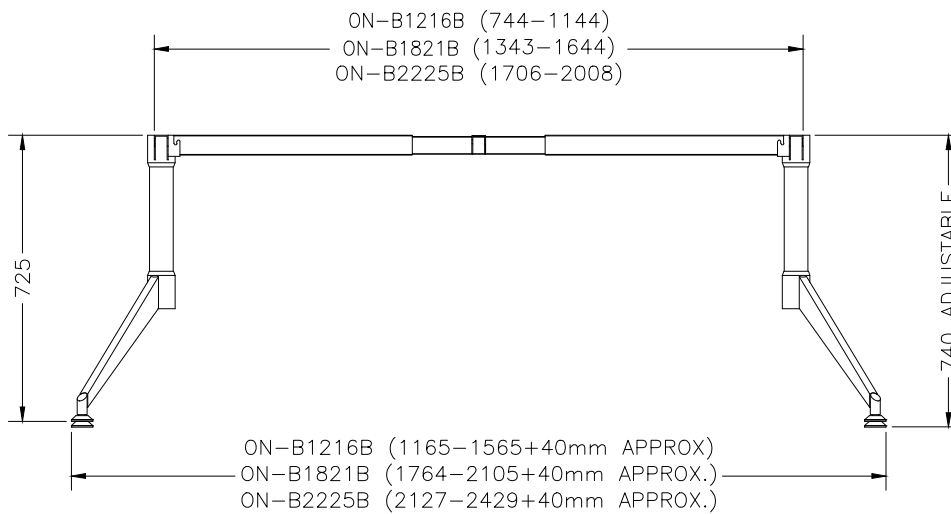

ISOMETRIC

SIDE VIEW

TOP VIEW

FRONT VIEW

PRODUCT CODE:	ON-L7B
ASSEMBLED SIZE:	-

REMARKS:	-
2023 READY TO GO FURNITURE PTY LTD	