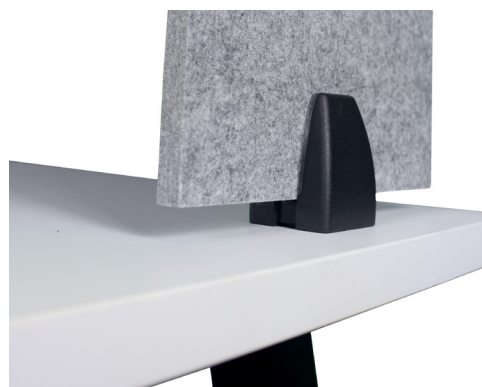

ACOUSTIC SCREEN BRACKETS - DESKTOP

HYPE T-BRACKET

CODE: HYPE-BR-DSPINE

COLOURS: BLACK OR WHITE

HYPE SCREW DOWN BRACKET

CODE: HYPE-BR-SIDE

COLOURS: BLACK OR WHITE

HYPE OFFSIDE BRACKET

CODE: HYPE-BR-OFFSIDE

COLOURS: BLACK OR WHITE

PET ACOUSTIC MIDHUNG SCREEN

CODE: HY-MHBR

COLOURS: BLACK OR WHITE