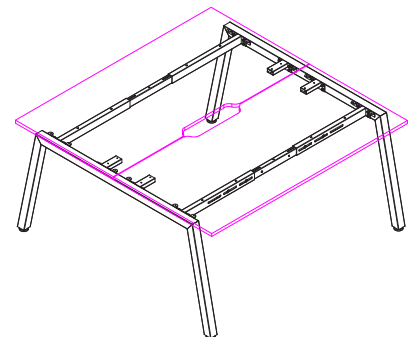

LEAN DESK

2 Person Inline Double Sided

AN-IND127-2 / AN-IND157-2 / AN-IND187-2

FEATURES

- Unique angled legs
- EO 25mm melamine tops with cable scallop
- 50 x 50 powdercoated Lean steel frames
- 1x Adjustable beam per person
- Height Adjustable feet 30mm
- 10 Year Warranty

AN-IND127-2 1200 x 750 (Assembled: 1200W x 1500D x 725H)

4 Cartons: 67KG

2x INT1275 Scalloped Top - 1265L x 815W x 45H / 17KG / 0.046m³

1x AN-LE15 - Double LEAN End Legs - 1510L x 120W x 720H 24kg - 0.013m³ (2 legs per ctn)

1x ST-AB1218 - Adjustable Beam - 870L x 145W x 125H 9kg - 0.01m³ (2 beams per ctn)

AN-IND157-2 1500 x 750 (Assembled: 1500W x 1500D x 725H)

4 Cartons: 75KG

2x INT1575 Scalloped Top - 1565L x 815W x 45H / 21KG / 0.057m³

1x AN-LE15 - Double LEAN End Legs - 1510L x 120W x 720H 24kg - 0.013m³ (2 legs per ctn)

1x ST-AB1218 - Adjustable Beam - 870L x 145W x 125H 9kg - 0.01m³ (2 beams per ctn)

AN-IND187-2 1800 x 750 (Assembled: 1800W x 1500D x 725H)