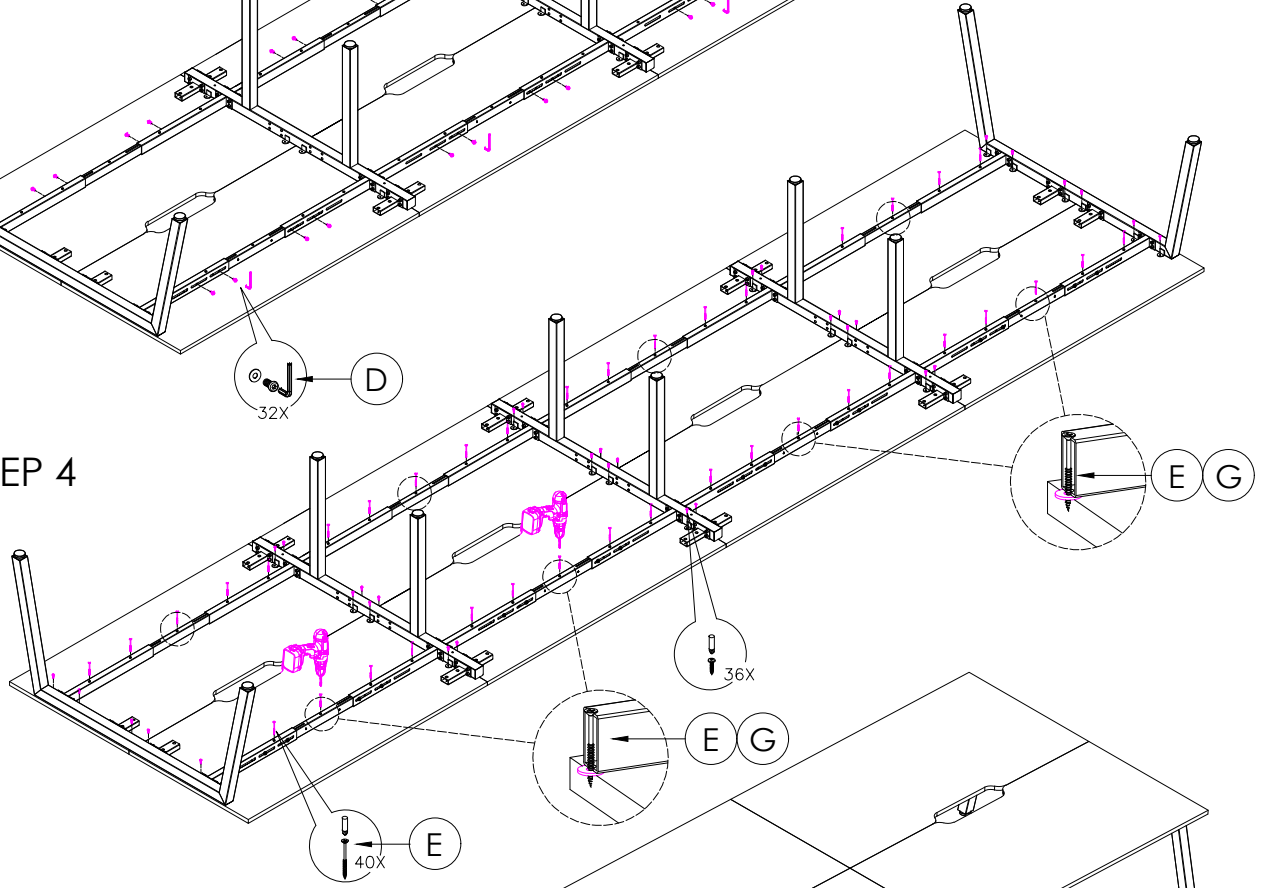

STEP 3

STEP 4

FINAL

CAUTION:
HEAVY

2 PERSON HEAVY
ASSEMBLY