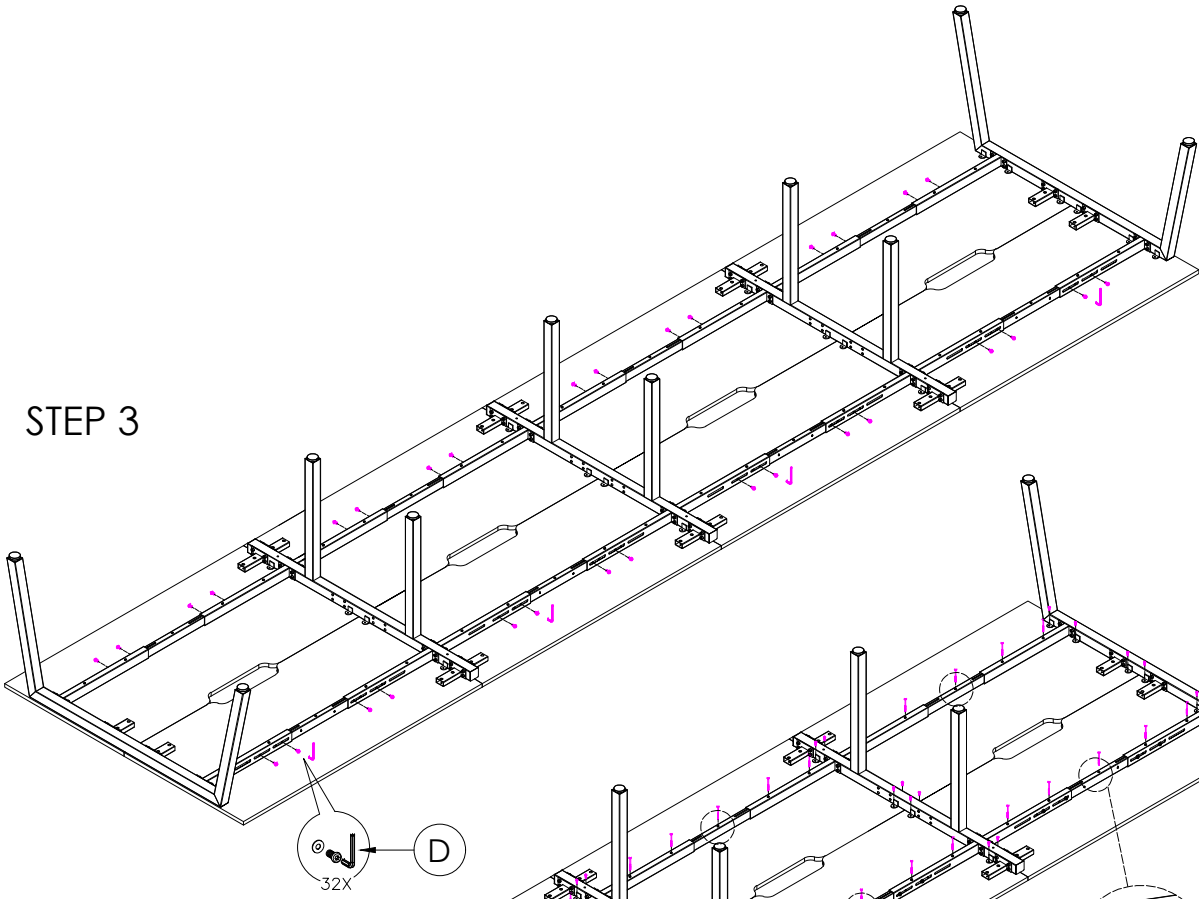

STEP 3

STEP 4

FINAL

CAUTION:
HEAVY

2 PERSON HEAVY
ASSEMBLY