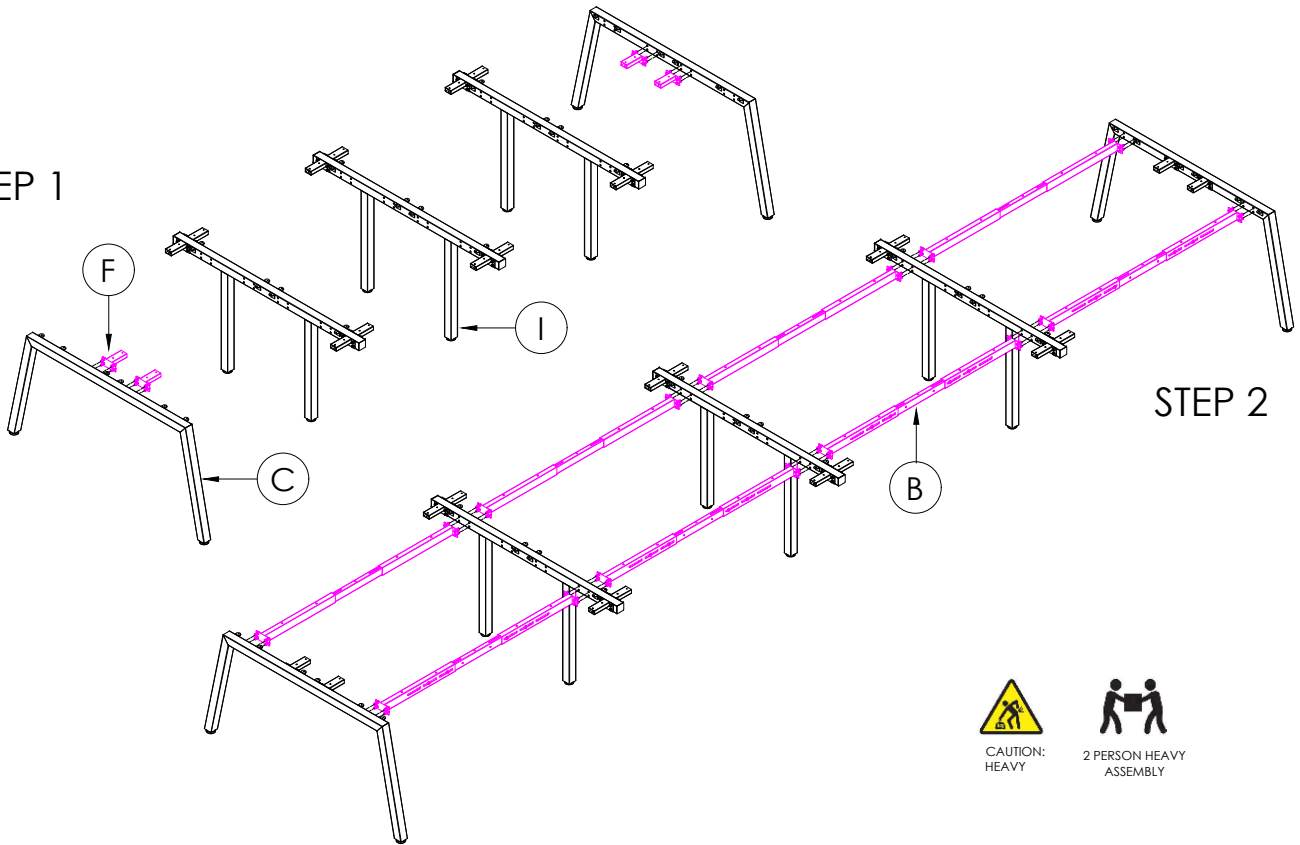

A	VARIOUS SIZES  DESKTOP	x8	C	 2x AN-LE15	x1	D	M6 x 20mm  BUTTON HEAD ALLEN BOLT	x32
B	ST-AB1218  ADJUSTABLE BEAM	x8	E			E	70mm  CHIPBOARD SCREW	x40
F	100mm x 50mm  BRACKET	x4	G	 3mm SPACER	x8	H	25mm  CHIPBOARD SCREW	x36
I	 ST-INDS	x3						

STEP 1

STEP 2

CAUTION:  
HEAVY

2 PERSON HEAVY  
ASSEMBLY

READY2GO FURNITURE

PRODUCT CODE:  
AN-IND157-8  
ASSEMBLY INSTRUCTION-PART1

ASSEMBLED SIZE:  
6000L x 1500D x 730H

REMARKS:  
AN-LE15 + ST-AB1218

2020  
READY TO GO FURNITURE PTY LTD

STEP 3

STEP 4

FINAL

CAUTION:  
HEAVY

2 PERSON HEAVY  
ASSEMBLY