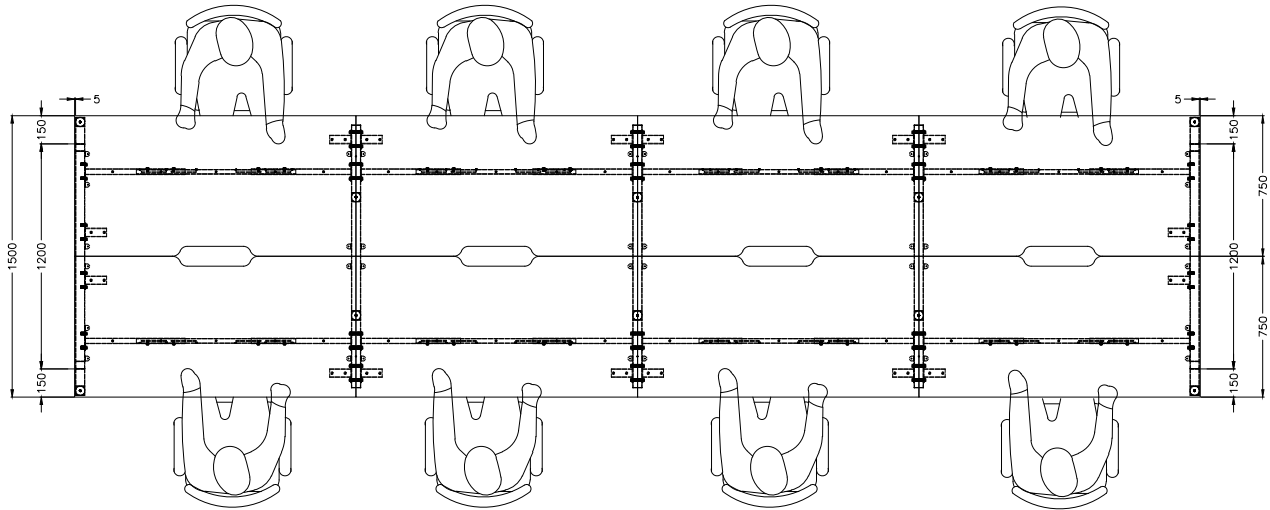

A	VARIOUS SIZES  DESKTOP	x8	C	 2x AN-LE15	x1	D	M6 x 20mm  BUTTON HEAD ALLEN BOLT	x32
B	ST-AB1218  ADJUSTABLE BEAM	x8	E			E	70mm  CHIPBOARD SCREW	x40
F	100mm x 50mm  BRACKET	x4	G	 3mm SPACER	x8	H	25mm  CHIPBOARD SCREW	x36
I	 ST-INDS	x3						

STEP 1

STEP 2

CAUTION:  
HEAVY

2 PERSON HEAVY  
ASSEMBLY

READY2GO FURNITURE

PRODUCT CODE:  
AN-IND157-8  
ASSEMBLY INSTRUCTION-PART1

ASSEMBLED SIZE:  
6000L x 1500D x 730H

REMARKS:  
AN-LE15 + ST-AB1218