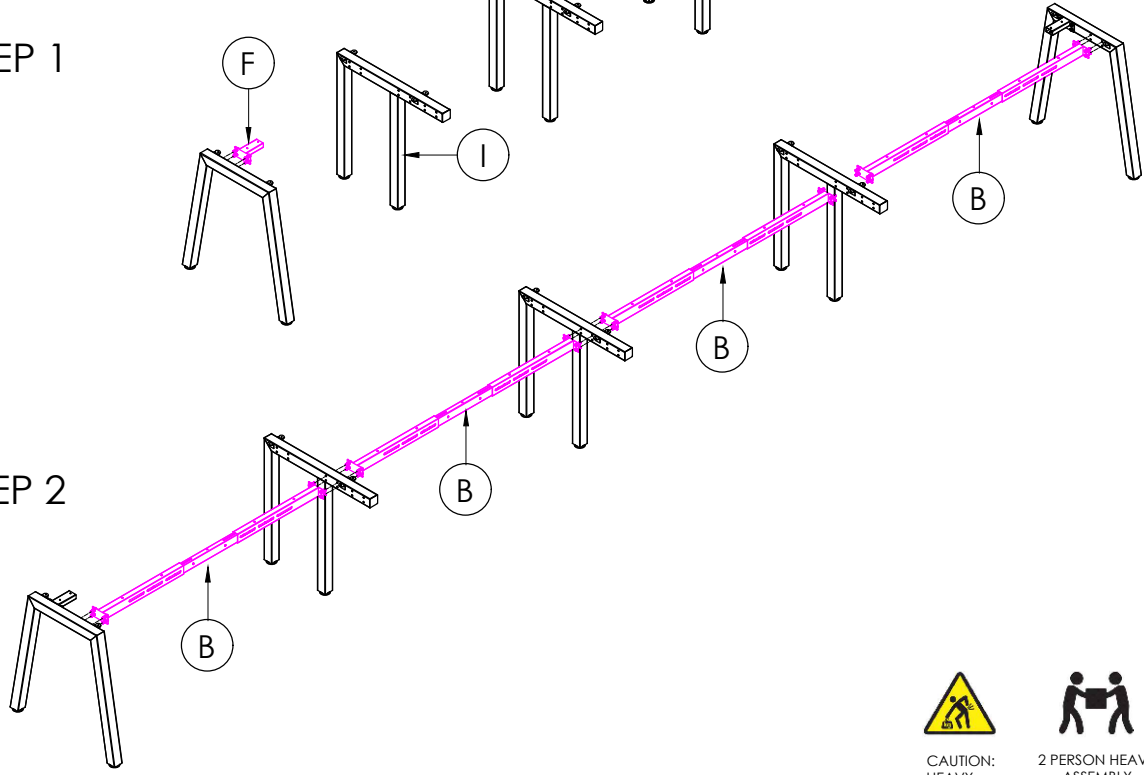

A	VARIOUS SIZES  DESKTOP	x3	C	 2x AN-LE75	x1	D	M6 x 20mm  BUTTON HEAD ALLEN BOLT	x16
B	ST-AB1218  ADJUSTABLE BEAM	x4	G	 3mm SPACER	x4	E	70mm  CHIPBOARD SCREW	x20
F	100mm x 50mm  BRACKET	x2	H	 CHIPBOARD SCREW	x16			
I	 ST-INSS	x3						

STEP 1

STEP 2

CAUTION:
HEAVY

2 PERSON HEAVY
ASSEMBLY

STEP 3

STEP 4

FINAL

CAUTION:
HEAVY

2 PERSON HEAVY
ASSEMBLY

READY2GO FURNITURE

PRODUCT CODE:
AN-INS157-4
ASSEMBLY INSTRUCTION-PART 2

ASSEMBLED SIZE:
6000L x 750D x 730H

REMARKS:
AN-LE75 + ST-AB1218

2020
READY TO GO FURNITURE PTY LTD