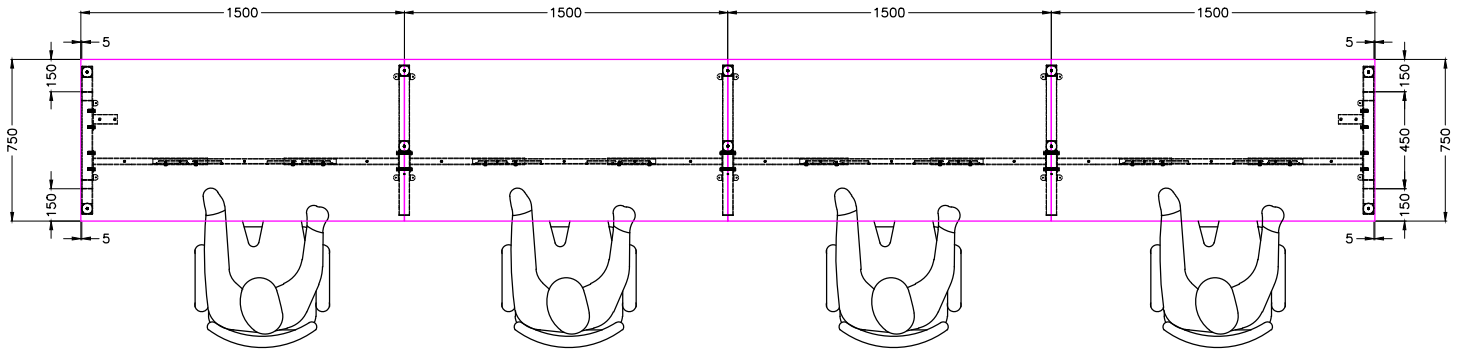

A	VARIOUS SIZES  DESKTOP	x3	C	 2x AN-LE75	x1	D	M6 x 20mm  BUTTON HEAD ALLEN BOLT	x16
B	ST-AB1218  ADJUSTABLE BEAM	x4	G	 3mm SPACER	x4	E	70mm  CHIPBOARD SCREW	x20
F	100mm x 50mm  BRACKET	x2	H	 CHIPBOARD SCREW	x16			
I	 ST-INSS	x3						

STEP 1

STEP 2

CAUTION:
HEAVY

2 PERSON HEAVY
ASSEMBLY

STEP 3

STEP 4

FINAL

CAUTION:
HEAVY

2 PERSON HEAVY
ASSEMBLY

READY2GO FURNITURE

PRODUCT CODE:
AN-INS157-4
ASSEMBLY INSTRUCTION-PART 2

ASSEMBLED SIZE:
6000L x 750D x 730H

REMARKS:
AN-LE75 + ST-AB1218

2020
READY TO GO FURNITURE PTY LTD