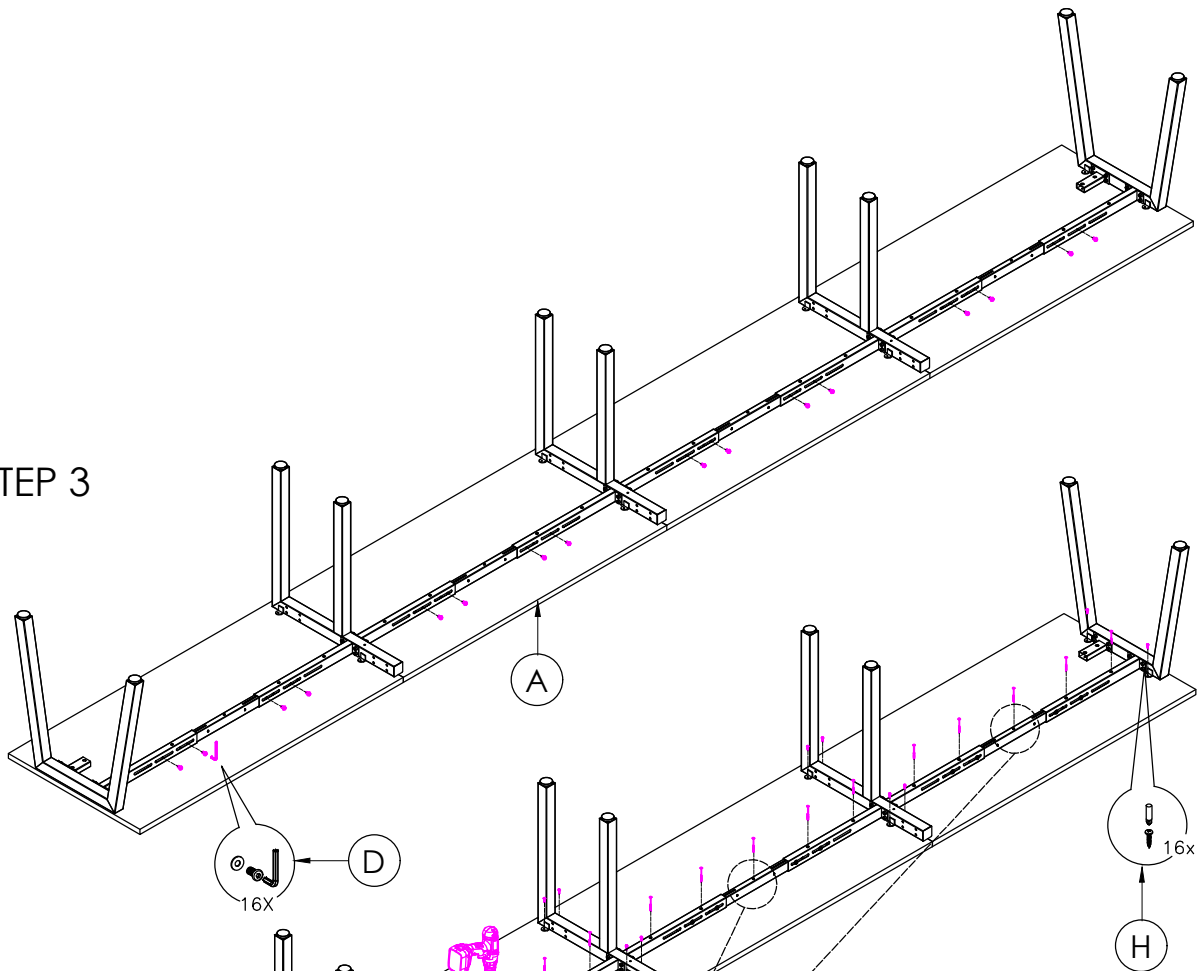

A	VARIOUS SIZES  DESKTOP	x3	C	 2x AN-LE75	x1	D	M6 x 20mm  BUTTON HEAD ALLEN BOLT	x16
B	ST-AB1218  ADJUSTABLE BEAM	x4	G	 3mm SPACER	x4	E	70mm  CHIPBOARD SCREW	x20
F	100mm x 50mm  BRACKET	x2	H	 CHIPBOARD SCREW	x16			
I	 ST-INSS	x3						

STEP 1

STEP 2

CAUTION:
HEAVY

2 PERSON HEAVY
ASSEMBLY

STEP 3

STEP 4

FINAL

CAUTION:
HEAVY

2 PERSON HEAVY
ASSEMBLY

READY2GO FURNITURE

PRODUCT CODE:
AN-INS157-4
ASSEMBLY INSTRUCTION-PART 2

ASSEMBLED SIZE:
6000L x 750D x 730H

REMARKS:
AN-LE75 + ST-AB1218

2020
READY TO GO FURNITURE PTY LTD