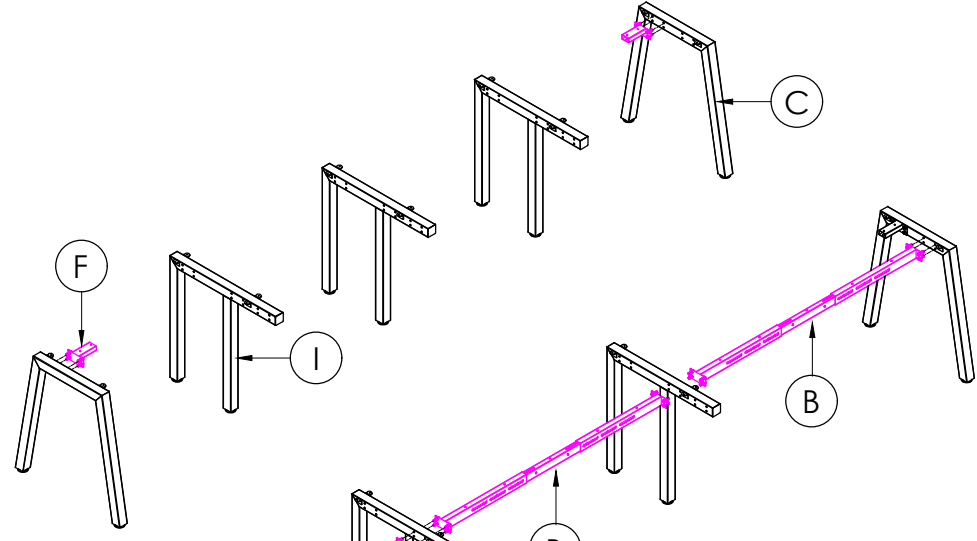

A	VARIOUS SIZES  DESKTOP	x3	C	 2x AN-LE75	x1	D	M6 x 20mm  BUTTON HEAD ALLEN BOLT	x16
B	ST-AB1218  ADJUSTABLE BEAM	x4	G	 3mm SPACER	x4	E	70mm  CHIPBOARD SCREW	x20
F	100mm x 50mm  BRACKET	x2	H	 CHIPBOARD SCREW	x16			
I	 ST-INSS	x3						

STEP 1

STEP 2

CAUTION:
HEAVY

2 PERSON HEAVY
ASSEMBLY

STEP 3

STEP 4

FINAL

CAUTION:
HEAVY

2 PERSON HEAVY
ASSEMBLY

READY2GO FURNITURE

PRODUCT CODE:
AN-INS157-4
ASSEMBLY INSTRUCTION-PART 2

ASSEMBLED SIZE:
6000L x 750D x 730H

REMARKS:
AN-LE75 + ST-AB1218

2020
READY TO GO FURNITURE PTY LTD