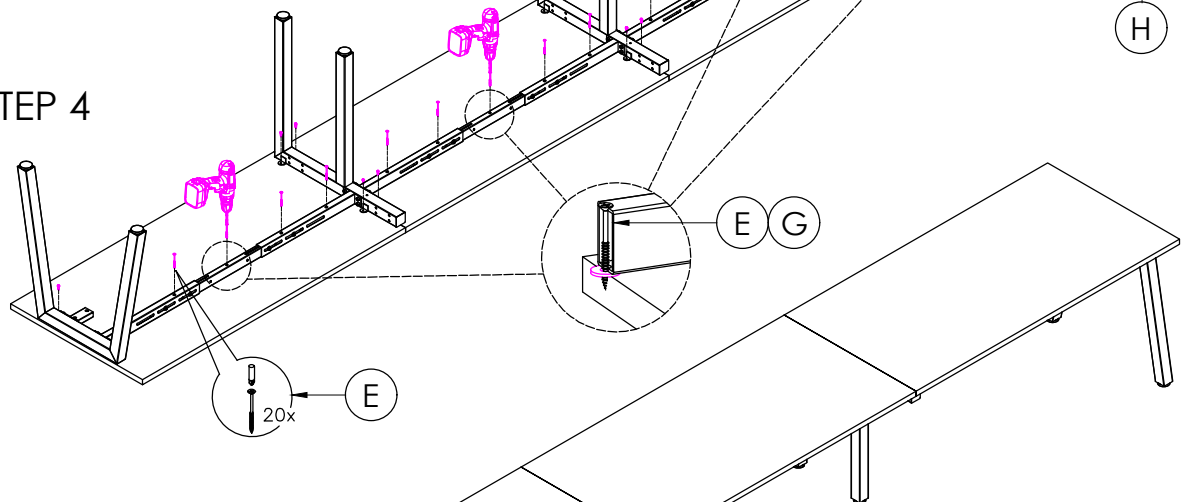

STEP 1

STEP 2

CAUTION:
HEAVY

2 PERSON HEAVY
ASSEMBLY

STEP 3

STEP 4

FINAL

CAUTION:
HEAVY

2 PERSON HEAVY
ASSEMBLY

READY2GO FURNITURE

PRODUCT CODE:
AN-INS157-4
ASSEMBLY INSTRUCTION-PART 2

ASSEMBLED SIZE:
6000L x 750D x 730H

REMARKS:
AN-LE75 + ST-AB1218

2020
READY TO GO FURNITURE PTY LTD