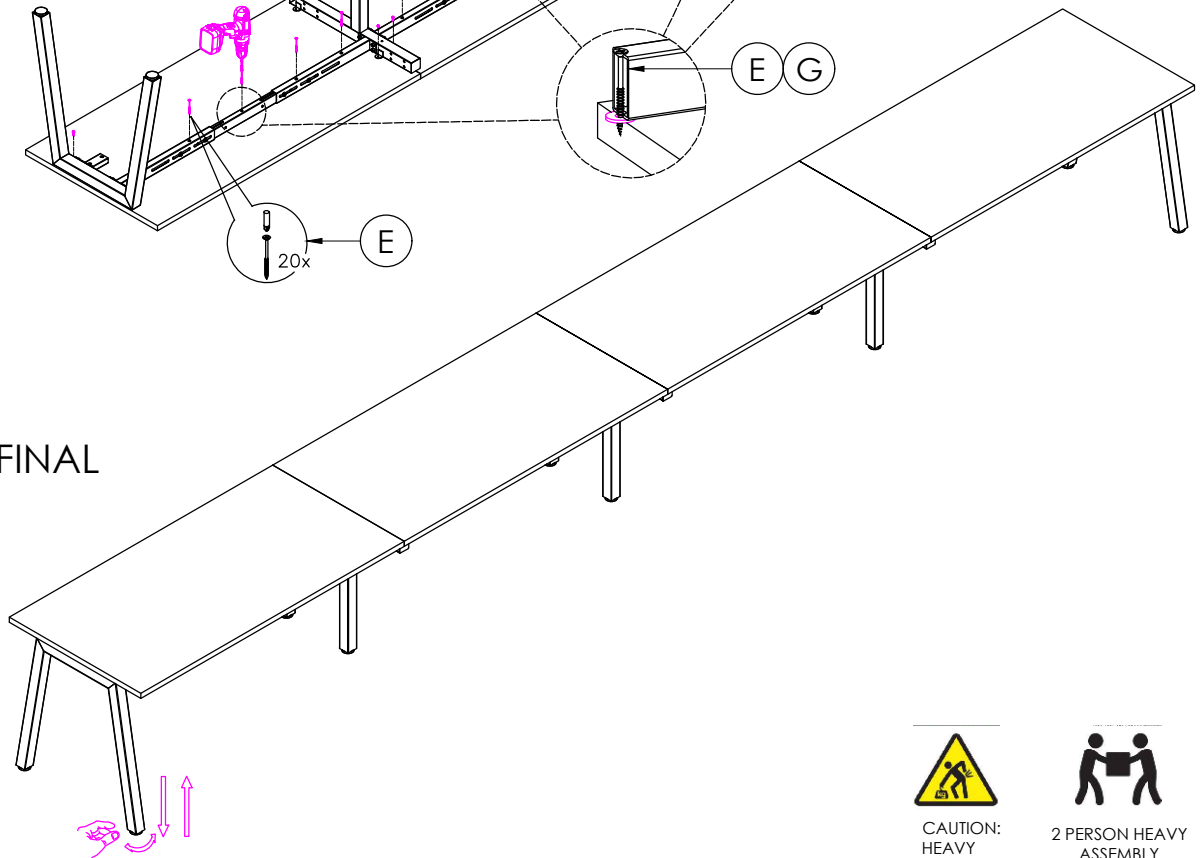

A	VARIOUS SIZES  DESKTOP	x3	C	 2x AN-LE75	x1	D	M6 x 20mm  BUTTON HEAD ALLEN BOLT	x16
B	ST-AB1218  ADJUSTABLE BEAM	x4	G	 3mm SPACER	x4	E	70mm  CHIPBOARD SCREW	x20
F	100mm x 50mm  BRACKET	x2	H	 CHIPBOARD SCREW	x16			
I	 ST-INSS	x3						

STEP 1

STEP 2

CAUTION:
HEAVY

2 PERSON HEAVY
ASSEMBLY

STEP 3

STEP 4

FINAL

CAUTION:
HEAVY

2 PERSON HEAVY
ASSEMBLY

READY2GO FURNITURE

PRODUCT CODE:
AN-INS157-4
ASSEMBLY INSTRUCTION-PART 2

ASSEMBLED SIZE:
6000L x 750D x 730H

REMARKS:
AN-LE75 + ST-AB1218

2020
READY TO GO FURNITURE PTY LTD