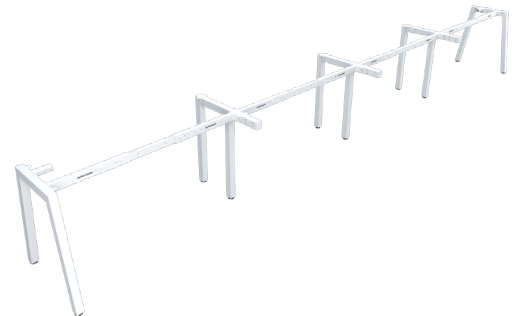

LEAN DESK

4 Person Inline Single Sided

AN-INS127-4 / AN-INS157-4 / AN-INS187-4

FEATURES

- Unique angled legs
- EO 25mm melamine tops with cable scallop
- 50 x 50 powdercoated Lean steel frames
- 1x Adjustable beam per person
- Recessed shared legs
- Height Adjustable feet 30mm
- 10 Year Warranty

FRAME COLOUR

Black

White

TOP COLOUR

White

Wild Oak

Natural Oak

LEAN 4 Person Inline Single Sided

AN-INS127-4 1200 x 750 (Assembled: 4800W x 750D x 725H)

10 Cartons: 122KG

4x INT1275 Scalloped Top - 1265L x 815W x 45H / 17KG / 0.046m³

1x AN-LE75 – LEAN End Leg - 760L x 120W x 720H 12kg - 0.066m³ (2 legs per ctn)

2x ST-AB1218 - Adjustable Beam - 870L x 145W x 125H 9kg - 0.01m³ (2 beams per ctn)

3x ST-INSS - Single Shared Leg - 720L x 120W x 720H 8kg - 0.062m³

AN-INS157-4 1500 x 750 (Assembled: 6000W x 750D x 725H)