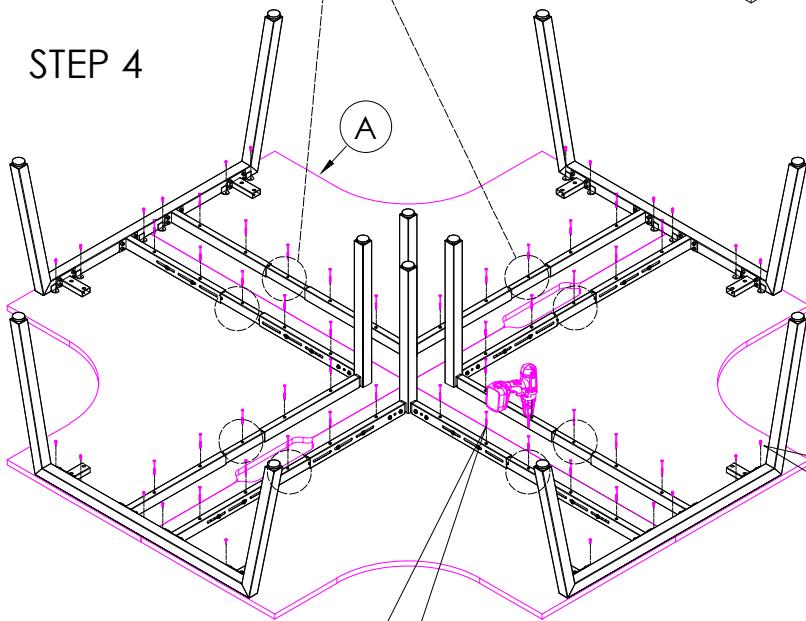

A	VARIOUS SIZES  DESKTOP	x2	C	 AN-LE15	x4	D	M6 x 20mm  BUTTON HEAD ALLEN BOLT	x48
B	ST-AB1218  ADJUSTABLE BEAM	x8	E			E	70mm  CHIPBOARD SCREW	x80
F	100mm x 50mm  BRACKET	x8	G	 3mm SPACER	x8	H	25mm  CHIPBOARD SCREW	x24
I	 ST-WSL90	x4						

STEP 1

STEP 2

CAUTION:
HEAVY

2 PERSON HEAVY
ASSEMBLY

STEP 3

STEP 4

FINAL

CAUTION:
HEAVY

2 PERSON HEAVY
ASSEMBLY

READY2GO FURNITURE

PRODUCT CODE:
AN-WSX157
ASSEMBLY INSTRUCTION-PART 2
ASSEMBLED SIZE:
1500L x 1500D x 730H

REMARKS:
WST15157 + AN-LE15 + ST-AB1218
© 2020
READY TO GO FURNITURE PTY LTD