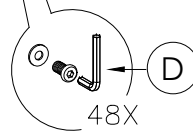

A	VARIOUS SIZES  DESKTOP	x2	C	 AN-LE15	x4	D	M6 x 20mm  BUTTON HEAD ALLEN BOLT	x48
B	ST-AB1218  ADJUSTABLE BEAM	x8	E			E	70mm  CHIPBOARD SCREW	x80
F	100mm x 50mm  BRACKET	x8	G	 3mm SPACER	x8	H	25mm  CHIPBOARD SCREW	x24
I	 ST-WSL90	x4						

STEP 1

STEP 2

CAUTION:
HEAVY

2 PERSON HEAVY
ASSEMBLY

STEP 3

STEP 4

FINAL

CAUTION:
HEAVY

2 PERSON HEAVY
ASSEMBLY

READY2GO FURNITURE

PRODUCT CODE:
AN-WSX157
ASSEMBLY INSTRUCTION-PART 2
ASSEMBLED SIZE:
1500L x 1500D x 730H

REMARKS:
WST15157 + AN-LE15 + ST-AB1218
© 2020
READY TO GO FURNITURE PTY LTD