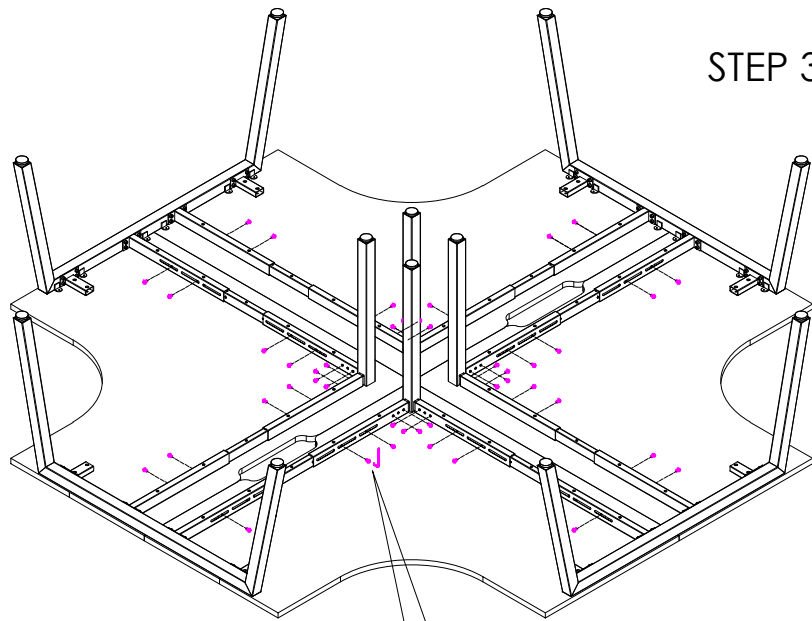

A	VARIOUS SIZES  DESKTOP	x2	C	 AN-LE15	x4	D	M6 x 20mm  BUTTON HEAD ALLEN BOLT	x48
B	ST-AB1218  ADJUSTABLE BEAM	x8	E			E	70mm  CHIPBOARD SCREW	x80
F	100mm x 50mm  BRACKET	x8	G	 3mm SPACER	x8	H	25mm  CHIPBOARD SCREW	x24
I	 ST-WSL90	x4						

STEP 1

STEP 2

CAUTION:
HEAVY

2 PERSON HEAVY
ASSEMBLY

STEP 3

STEP 4

FINAL

CAUTION:
HEAVY

2 PERSON HEAVY
ASSEMBLY

READY2GO FURNITURE

PRODUCT CODE:
AN-WSX157
ASSEMBLY INSTRUCTION-PART 2
ASSEMBLED SIZE:
1500L x 1500D x 730H

REMARKS:
WST15157 + AN-LE15 + ST-AB1218
© 2020
READY TO GO FURNITURE PTY LTD