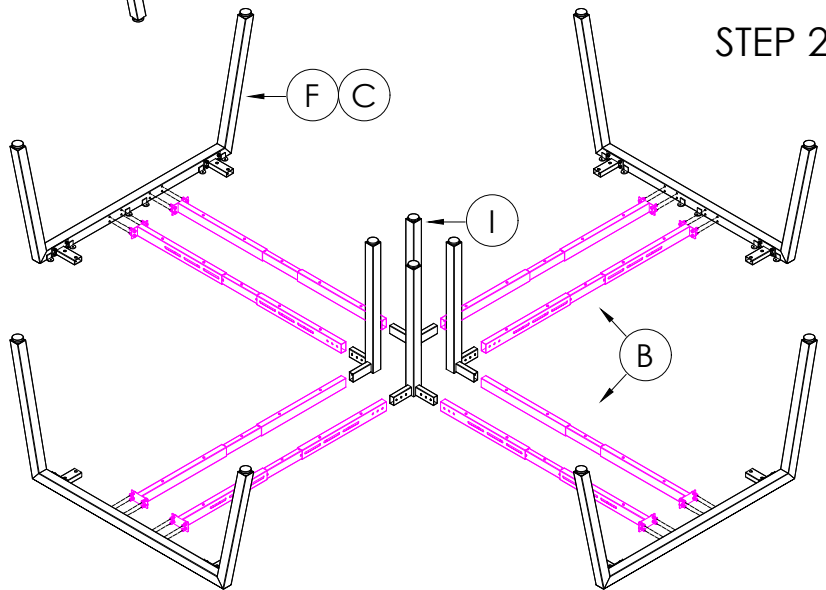

A	VARIOUS SIZES  DESKTOP	x2	C	 AN-LE15	x4	D	M6 x 20mm  BUTTON HEAD ALLEN BOLT	x48
B	ST-AB1218  ADJUSTABLE BEAM	x8	E			E	70mm  CHIPBOARD SCREW	x80
F	100mm x 50mm  BRACKET	x8	G	 3mm SPACER	x8	H	25mm  CHIPBOARD SCREW	x24
I	 ST-WSL90	x4						

STEP 1

STEP 2

CAUTION:
HEAVY

2 PERSON HEAVY
ASSEMBLY

STEP 3

STEP 4

FINAL

CAUTION:
HEAVY

2 PERSON HEAVY
ASSEMBLY

READY2GO FURNITURE

PRODUCT CODE:
AN-WSX157
ASSEMBLY INSTRUCTION-PART 2
ASSEMBLED SIZE:
1500L x 1500D x 730H

REMARKS:
WST15157 + AN-LE15 + ST-AB1218
© 2020
READY TO GO FURNITURE PTY LTD