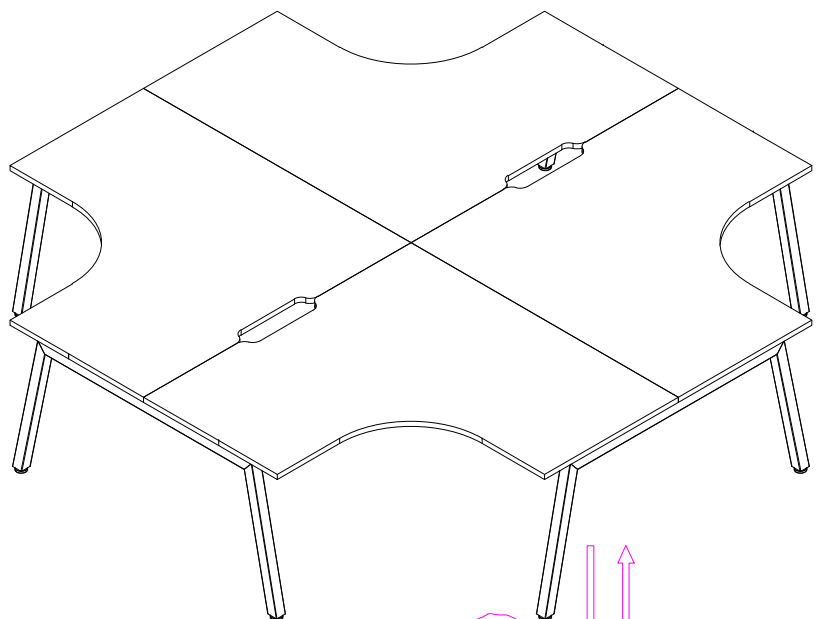

STEP 3

STEP 4

FINAL

CAUTION:
HEAVY

2 PERSON HEAVY
ASSEMBLY

READY2GO FURNITURE

PRODUCT CODE:
AN-WSX157
ASSEMBLY INSTRUCTION-PART 2
ASSEMBLED SIZE:
1500L x 1500D x 730H

REMARKS:
WST15157 + AN-LE15 + ST-AB1218
© 2020
READY TO GO FURNITURE PTY LTD