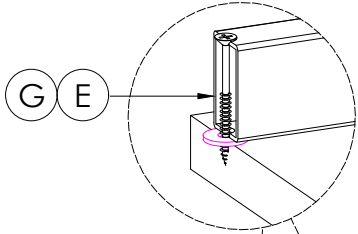

STEP 1

STEP 2

CAUTION:
HEAVY

2 PERSON HEAVY
ASSEMBLY

STEP 3

STEP 4

FINAL

CAUTION:
HEAVY

2 PERSON HEAVY
ASSEMBLY

READY2GO FURNITURE

PRODUCT CODE:
AN-WSX157
ASSEMBLY INSTRUCTION-PART 2
ASSEMBLED SIZE:
1500L x 1500D x 730H

REMARKS:
WST15157 + AN-LE15 + ST-AB1218
© 2020
READY TO GO FURNITURE PTY LTD