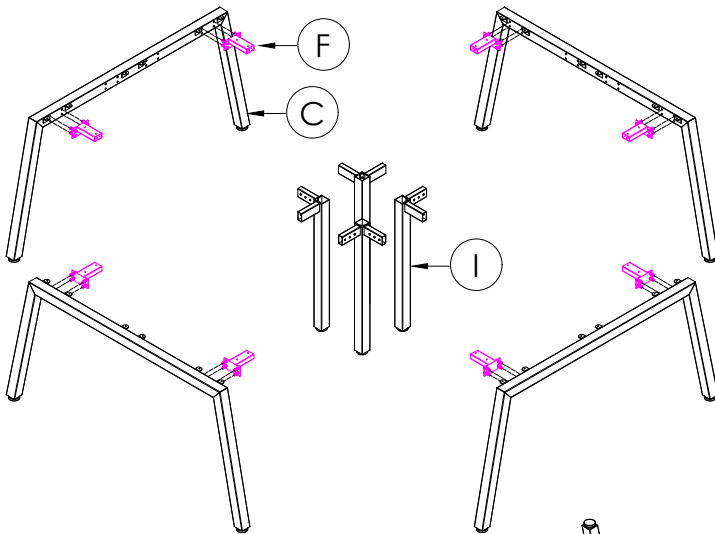

A	VARIOUS SIZES  DESKTOP	x2	C	 AN-LE15	x4	D	M6 x 20mm  BUTTON HEAD ALLEN BOLT	x48
B	ST-AB1218  ADJUSTABLE BEAM	x8	E			E	70mm  CHIPBOARD SCREW	x80
F	100mm x 50mm  BRACKET	x8	G	 3mm SPACER	x8	H	25mm  CHIPBOARD SCREW	x24
I	 ST-WSL90	x4						

STEP 1

STEP 2

CAUTION:
HEAVY

2 PERSON HEAVY
ASSEMBLY

STEP 3

STEP 4

FINAL

CAUTION:
HEAVY

2 PERSON HEAVY
ASSEMBLY

READY2GO FURNITURE

PRODUCT CODE:
AN-WSX157
ASSEMBLY INSTRUCTION-PART 2
ASSEMBLED SIZE:
1500L x 1500D x 730H

REMARKS:
WST15157 + AN-LE15 + ST-AB1218
© 2020
READY TO GO FURNITURE PTY LTD