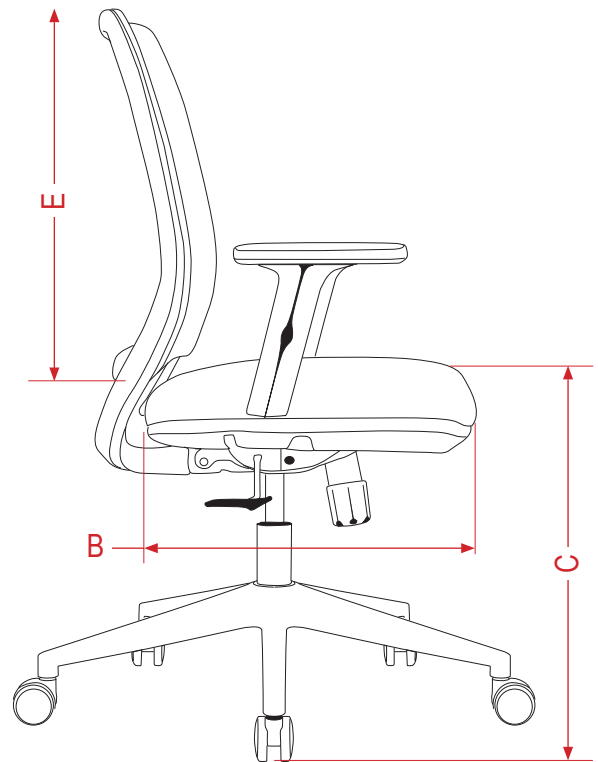

SPECIFICATIONS

Black, Grey or Beige mesh with adjustable lumbar support
Black, Grey or Beige Seat with Seat Pad • Standard with arms • Height Adjustable Armrest
3-locking mechanism • Available with optional Drafting Kit • 5 Year Warranty

DIMENSIONS

Dimensions (mm)						Carton	
(A) Seat width	(B) Seat Depth	(C) Seat Height	(D) Back Width	(E) Back Height	(F) Arm Height Range	Weight (kg)	Size (mm)
510	500	445~545	465	580	170~250	28	730L x 460W x 645D