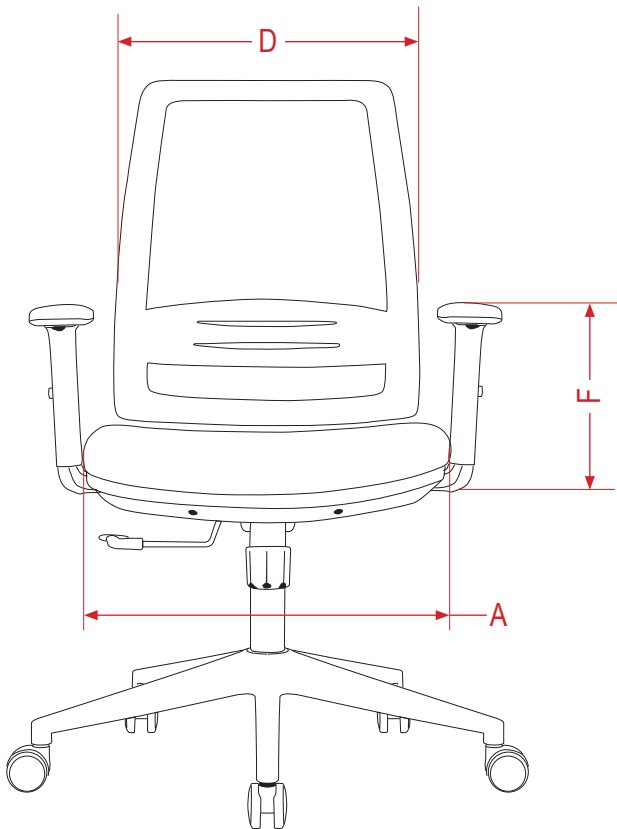

SPECIFICATIONS

Black, Grey or Beige mesh with adjustable lumbar support
Black, Grey or Beige Seat with Seat Pad • Standard with arms • Height Adjustable Armrest
3-locking mechanism • Available with optional Drafting Kit • 5 Year Warranty

DIMENSIONS

Dimensions (mm)						Carton	
(A) Seat width	(B) Seat Depth	(C) Seat Height	(D) Back Width	(E) Back Height	(F) Arm Height Range	Weight (kg)	Size (mm)
510	500	445~545	465	580	170~250	28	730L x 460W x 645D