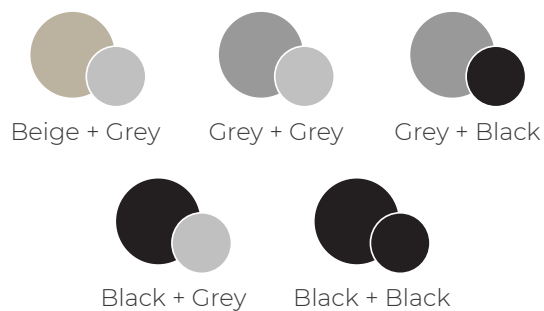

BERLIN

BER/B | BER/G | BER/B+G | BER/G+G | BER/G+BEIGE

FEATURES

- Versatile ergonomic office chair designed for comfort and support, featuring a sleek, modern design and customisable adjustments to fit various user needs
- Black, Grey or Beige mesh with adjustable lumbar support
- Black, Grey or Beige Seat with Seat Pad
- Standard with arms
- Height Adjustable Armrest
- 3-locking mechanism
- Available with optional Drafting Kit
- 5 Year Warranty

COLOURS

BERLIN

Seat Width: 510mm
Seat Depth: 500mm
Seat Height: 445~545mm
Back Width: 465mm

Back Height: 580mm
Arm Height Range: 170~250mm

Carton Sizes: 730L x 460W x 645D — 28KG

Ready To Go Furniture assumes no responsibility or liability for any errors or omissions in the content of this site and document. The information contained in this site is provided on an "as is" basis with no guarantees of completeness, accuracy, usefulness or timeliness.
