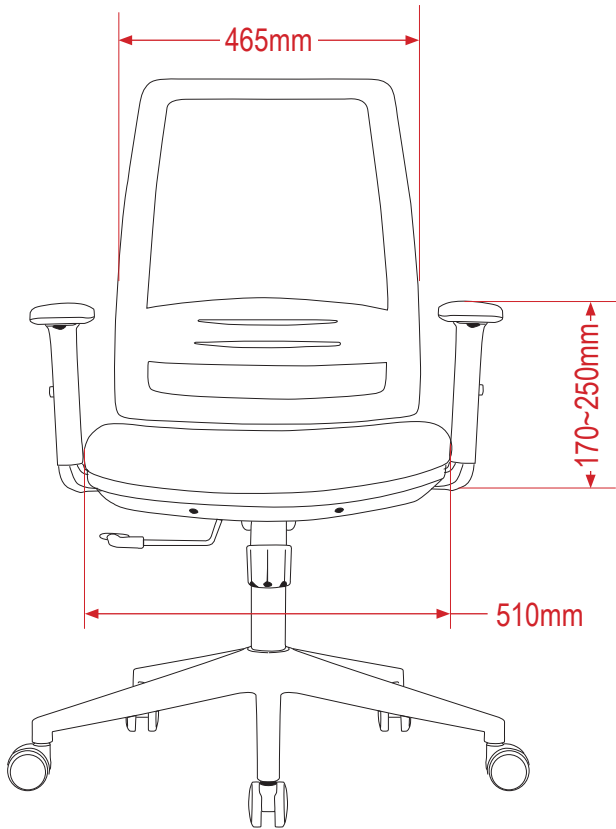

BERLIN

BER/B | BER/G | BER/B+G | BER/G+G | BER/G+BEIGE

FEATURES

- Versatile ergonomic office chair designed for comfort and support, featuring a sleek, modern design and customisable adjustments to fit various user needs
- Black, Grey or Beige mesh with adjustable lumbar support
- Black, Grey or Beige Seat with Seat Pad
- Standard with arms
- Height Adjustable Armrest
- 3-locking mechanism
- Available with optional Drafting Kit
- 5 Year Warranty

COLOURS

BERLIN

Seat Width: 510mm
Seat Depth: 500mm
Seat Height: 445~545mm
Back Width: 465mm

Back Height: 580mm
Arm Height Range: 170~250mm

Carton Sizes: 730L x 460W x 645D — 28KG

Ready To Go Furniture assumes no responsibility or liability for any errors or omissions in the content of this site and document. The information contained in this site is provided on an "as is" basis with no guarantees of completeness, accuracy, usefulness or timeliness.
