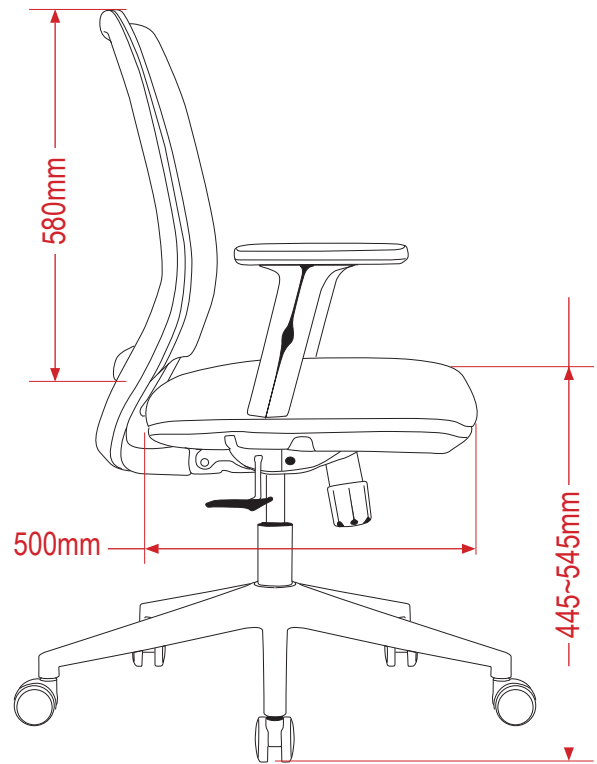

BERLIN

BER/B | BER/G | BER/B+G | BER/G+G | BER/G+BEIGE

FEATURES

- Versatile ergonomic office chair designed for comfort and support, featuring a sleek, modern design and customisable adjustments to fit various user needs
- Black, Grey or Beige mesh with adjustable lumbar support
- Black, Grey or Beige Seat with Seat Pad
- Standard with arms
- Height Adjustable Armrest
- 3-locking mechanism
- Available with optional Drafting Kit
- 5 Year Warranty

COLOURS

BERLIN

Seat Width: 510mm
Seat Depth: 500mm
Seat Height: 445~545mm
Back Width: 465mm

Back Height: 580mm
Arm Height Range: 170~250mm

Carton Sizes: 730L x 460W x 645D — 28KG

Ready To Go Furniture assumes no responsibility or liability for any errors or omissions in the content of this site and document. The information contained in this site is provided on an "as is" basis with no guarantees of completeness, accuracy, usefulness or timeliness.
