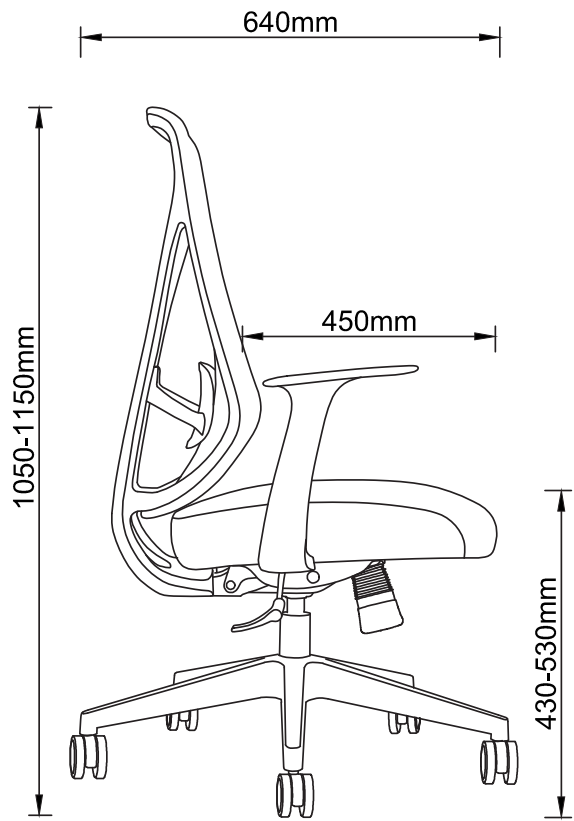

DALLAS

Ready To Go Furniture assumes no responsibility or liability for any errors or omissions in the content of this site and document. The information contained in this site is provided on an "as is" basis with no guarantees of completeness, accuracy, usefulness or timeliness.