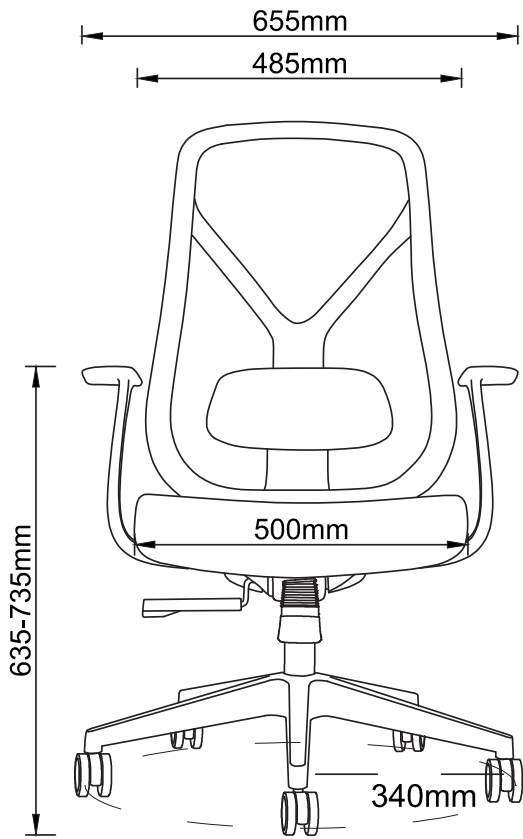

DALLAS

Ready To Go Furniture assumes no responsibility or liability for any errors or omissions in the content of this site and document. The information contained in this site is provided on an "as is" basis with no guarantees of completeness, accuracy, usefulness or timeliness.