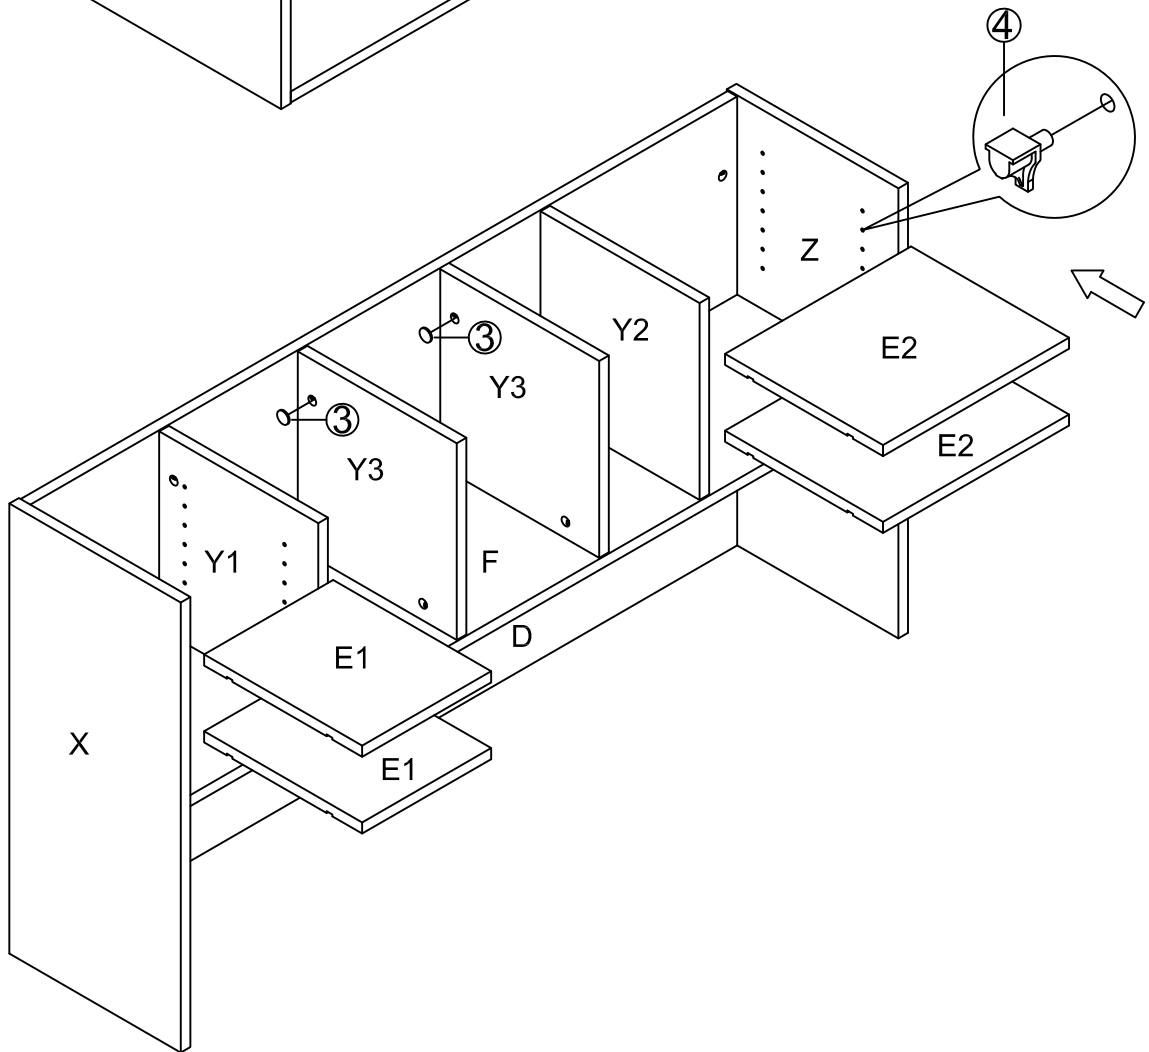

READY2GO

**ASSEMBLY INSTRUCTIONS  
R20-DC12**

<p>pin 6x35</p>  <p>①</p> <p>23PCS</p>	<p>Dowel 8x30</p>  <p>②</p> <p>22PCS</p>	<p>Cam Cover</p>  <p>③</p> <p>23PCS</p>	<p>Bot Minifix</p>  <p>④</p> <p>18PCS</p>
---	---	--	--

**2**

**3**

**4**

**5**

READY2GO

**ASSEMBLY INSTRUCTIONS**  
**R20-DC15**

1

2

3

4

5

READY2GO

**ASSEMBLY INSTRUCTIONS  
R20-DC18**

2

3

4