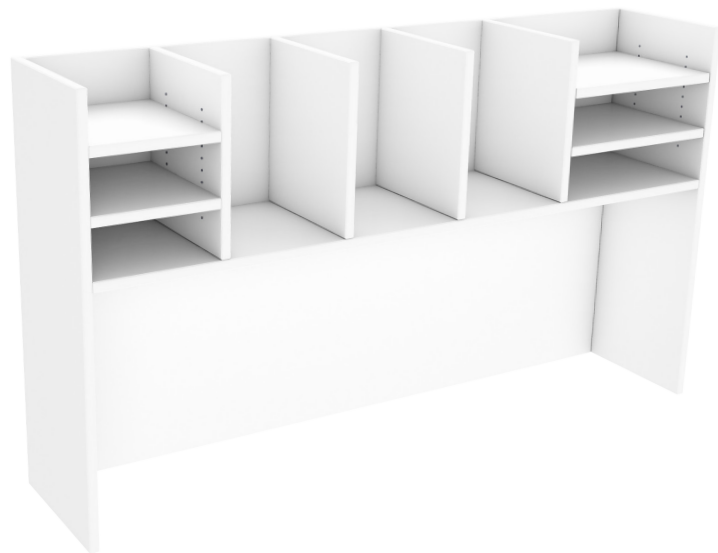

Desk Caddy Hutch

R20-HU12 / R20-HU15 / R20 - HU18

FEATURES

- Assembled Size 750H x 330 D, 400mm Clearance
- 2x Adj Shelves Portrait and Landscape
- Landscape Shelves designed for A3 Paper
- Portrait Shelves Designed for A4 Paper
- Knock In Fittings Screw into DeskTop
- Credenza Underneath

COLOUR

-  White
-  Ironstone

Desk Caddy Hutch

Caddy Hutch 1200L

Assembled: 1200L x 330D x 750H

- 1 Carton: 1225L x 815W x 95H
 - 33KG / 0.07m³
-

Caddy Hutch 1500L

Assembled: 1500L x 330D x 750H

- 1 Carton: 1525L x 815W x 95H
 - 39KG / 0.08m³
-