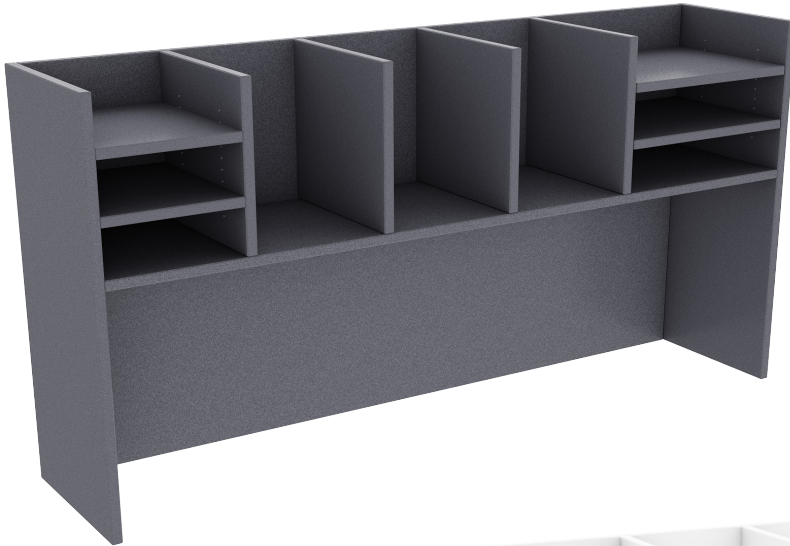

Desk Caddy Hutch

R20-HU12 / R20-HU15 / R20 - HU18

FEATURES

- Assembled Size 750H x 330 D, 400mm Clearance
- 2x Adj Shelves Portrait and Landscape
- Landscape Shelves designed for A3 Paper
- Portrait Shelves Designed for A4 Paper
- Knock In Fittings Screw into DeskTop
- Credenza Underneath

COLOUR

-  White
-  Ironstone

Desk Caddy Hutch

Caddy Hutch 1200L

Assembled: 1200L x 330D x 750H

- 1 Carton: 1225L x 815W x 95H
 - 33KG / 0.07m³
-

Caddy Hutch 1500L

Assembled: 1500L x 330D x 750H

- 1 Carton: 1525L x 815W x 95H
 - 39KG / 0.08m³
-