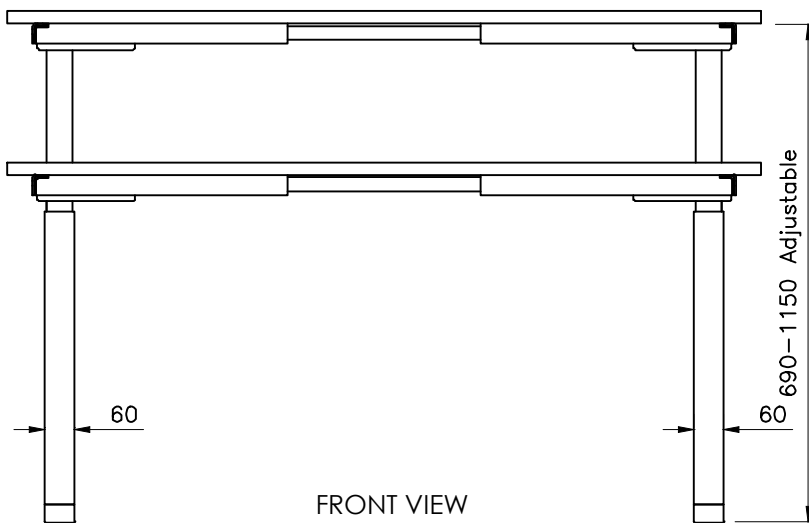

PRODUCT CODE: EDE-ECO-B2B-157

REMARKS:

ASSEMBLED SIZE:

1500L X 750D

w/o Cable tray

2024
READY TO GO FURNITURE PTY LTD

PRODUCT CODE: EDE-ECO-B2B-157

REMARKS:

ASSEMBLED SIZE:

1500L X 750D

with Cable tray

2024
READY TO GO FURNITURE PTY LTD

TOP VIEW

FRONT VIEW

SIDE VIEW

PRODUCT CODE:

EDR-ARM+TRAY

ASSEMBLED SIZE:

-

REMARKS:

-