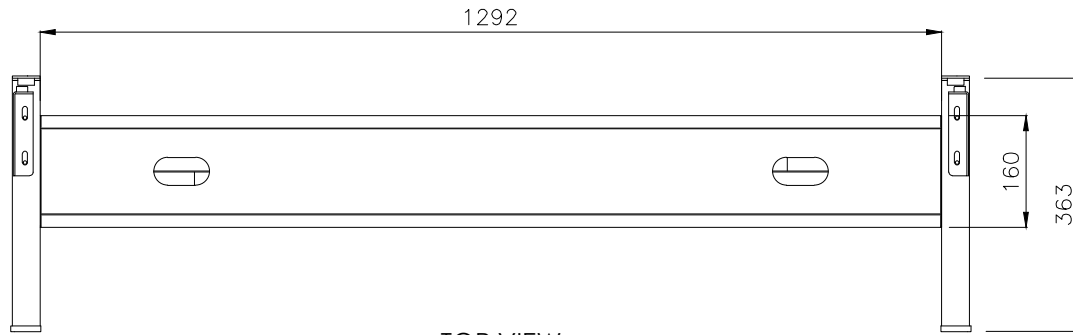

PRODUCT CODE: EDE-ECO-B2B-157

REMARKS:

ASSEMBLED SIZE:

1500L X 750D

w/o Cable tray

2024
READY TO GO FURNITURE PTY LTD

PRODUCT CODE: EDE-ECO-B2B-157

REMARKS:

ASSEMBLED SIZE:

1500L X 750D

with Cable tray

2024
READY TO GO FURNITURE PTY LTD

TOP VIEW

FRONT VIEW

SIDE VIEW

PRODUCT CODE:

EDR-ARM+TRAY

ASSEMBLED SIZE:

-

REMARKS:

-