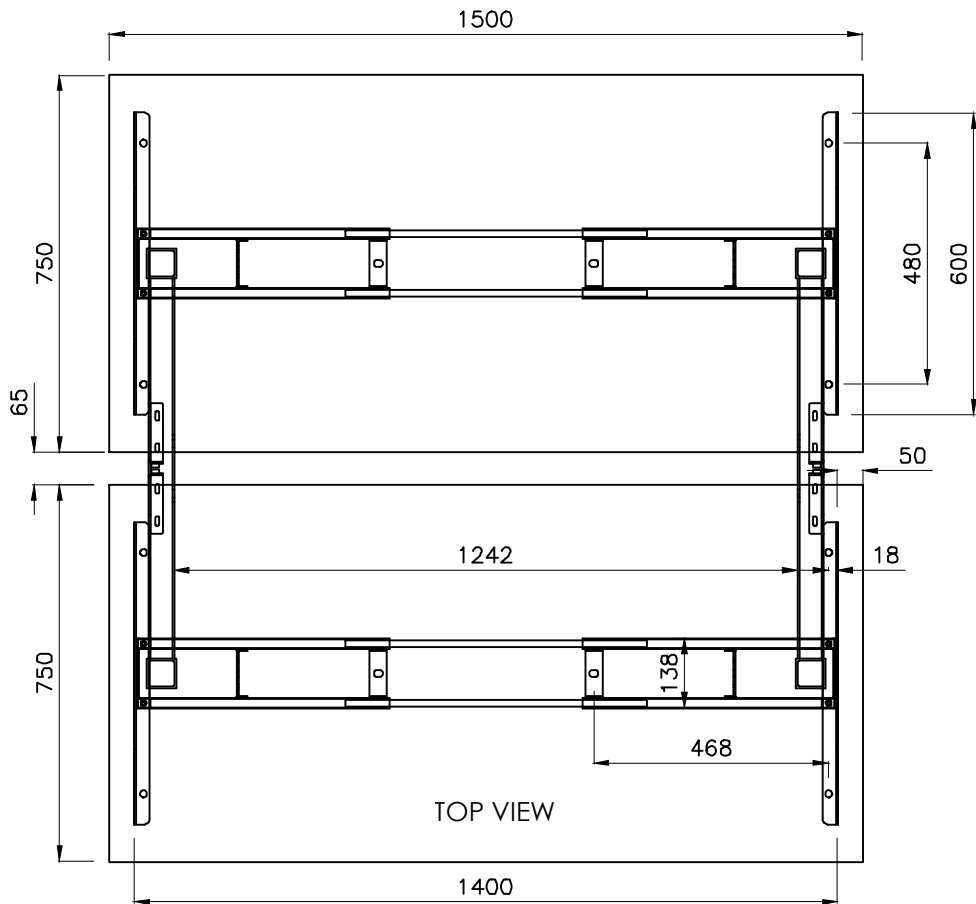

PRODUCT CODE: EDE-ECO-B2B-157

REMARKS:

ASSEMBLED SIZE:

1500L X 750D

w/o Cable tray

2024
READY TO GO FURNITURE PTY LTD

PRODUCT CODE: EDE-ECO-B2B-157

REMARKS:

ASSEMBLED SIZE:

1500L X 750D

with Cable tray

2024
READY TO GO FURNITURE PTY LTD

TOP VIEW

FRONT VIEW

SIDE VIEW

PRODUCT CODE:

EDR-ARM+TRAY

ASSEMBLED SIZE:

-

REMARKS:

-