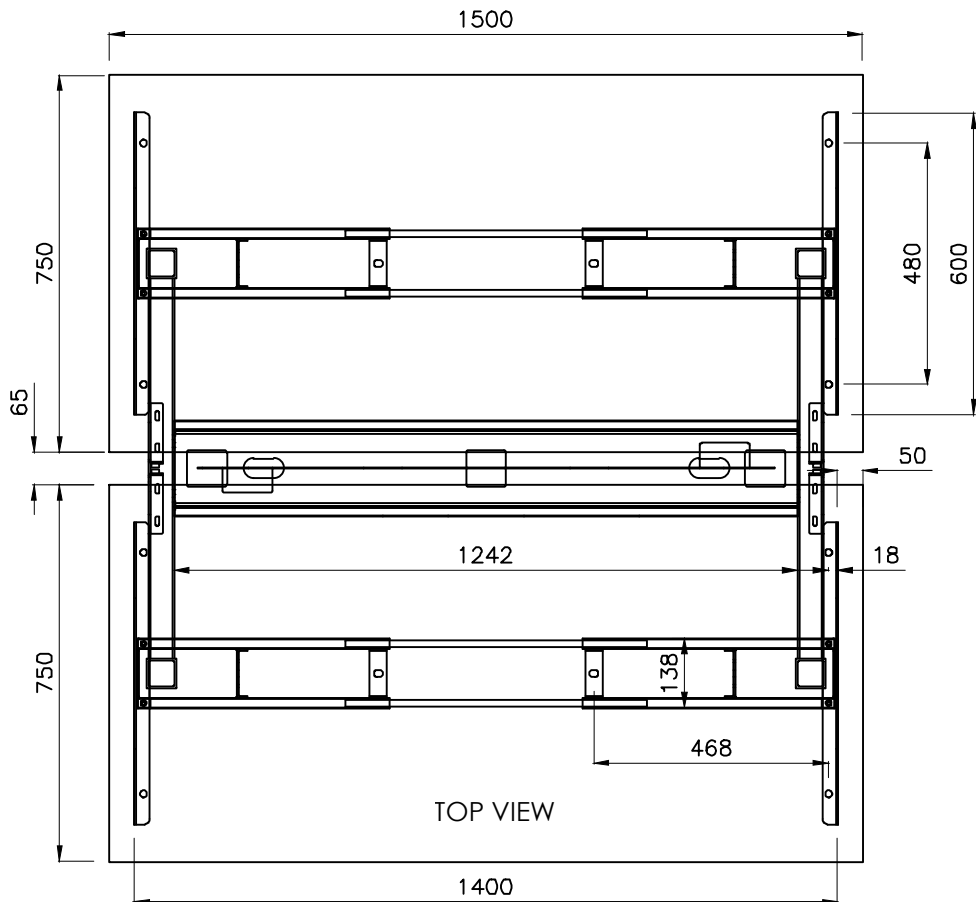

PRODUCT CODE: EDE-ECO-B2B-157

REMARKS:

ASSEMBLED SIZE:

1500L X 750D

w/o Cable tray

2024
READY TO GO FURNITURE PTY LTD

PRODUCT CODE: EDE-ECO-B2B-157

REMARKS:

ASSEMBLED SIZE:

1500L X 750D

with Cable tray

2024
READY TO GO FURNITURE PTY LTD

TOP VIEW

FRONT VIEW

SIDE VIEW

PRODUCT CODE:

EDR-ARM+TRAY

ASSEMBLED SIZE:

-

REMARKS:

-