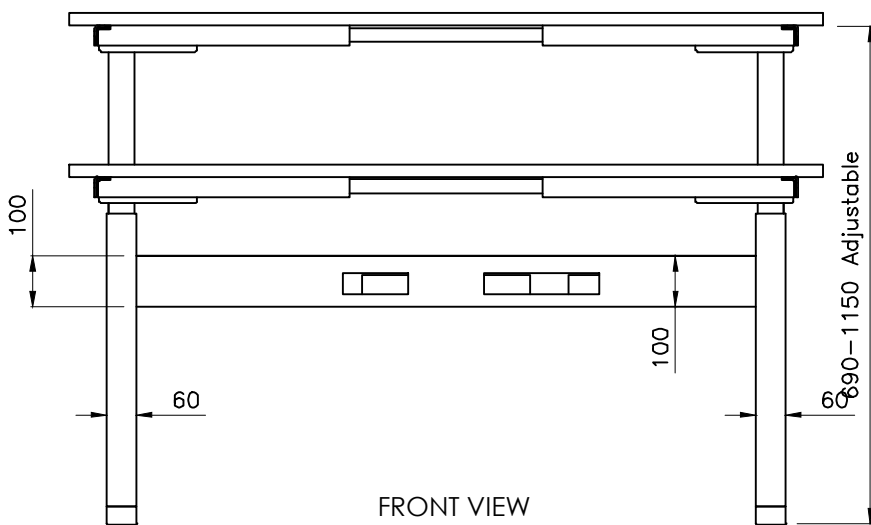

PRODUCT CODE: EDE-ECO-B2B-157

REMARKS:

ASSEMBLED SIZE:

1500L X 750D

w/o Cable tray

2024
READY TO GO FURNITURE PTY LTD

PRODUCT CODE: EDE-ECO-B2B-157

REMARKS:

ASSEMBLED SIZE:

1500L X 750D

with Cable tray

2024
READY TO GO FURNITURE PTY LTD

TOP VIEW

FRONT VIEW

SIDE VIEW

PRODUCT CODE:

EDR-ARM+TRAY

ASSEMBLED SIZE:

-

REMARKS:

-