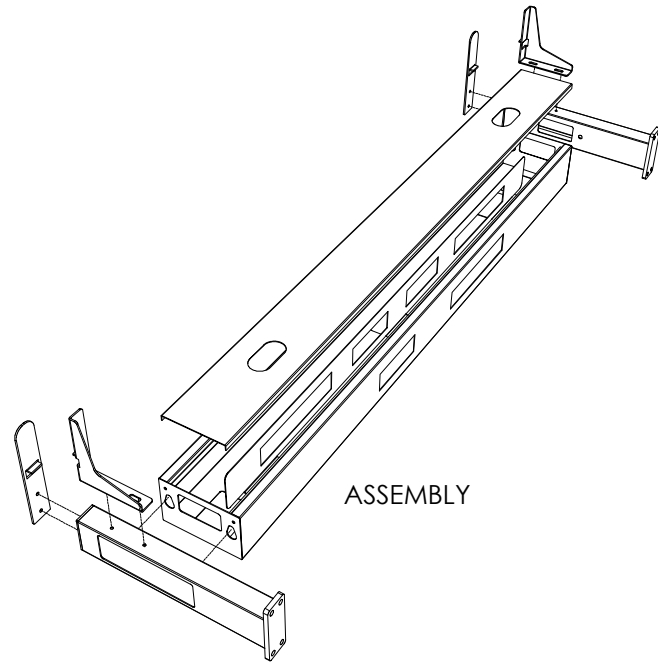

ASSEMBLED SIZE:

1500L X 750D

with Cable tray

2024
READY TO GO FURNITURE PTY LTD

TOP VIEW

FRONT VIEW

SIDE VIEW

PRODUCT CODE:

EDR-ARM+TRAY

ASSEMBLED SIZE:

-

REMARKS:

-