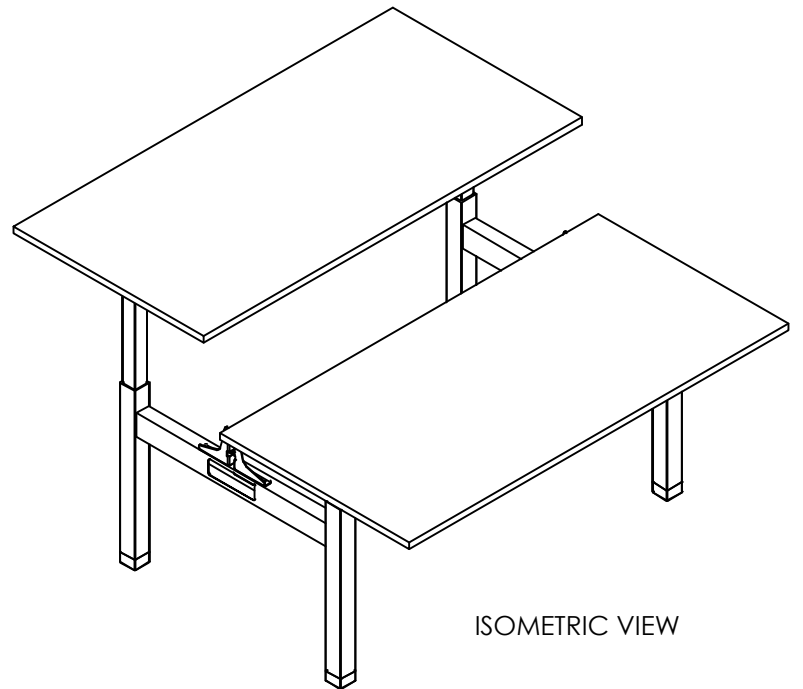

PRODUCT CODE: EDE-ECO-B2B-157

REMARKS:

ASSEMBLED SIZE:

1500L X 750D

w/o Cable tray

2024
READY TO GO FURNITURE PTY LTD

PRODUCT CODE: EDE-ECO-B2B-157

REMARKS:

ASSEMBLED SIZE:

1500L X 750D

with Cable tray

2024
READY TO GO FURNITURE PTY LTD

TOP VIEW

FRONT VIEW

SIDE VIEW

PRODUCT CODE: