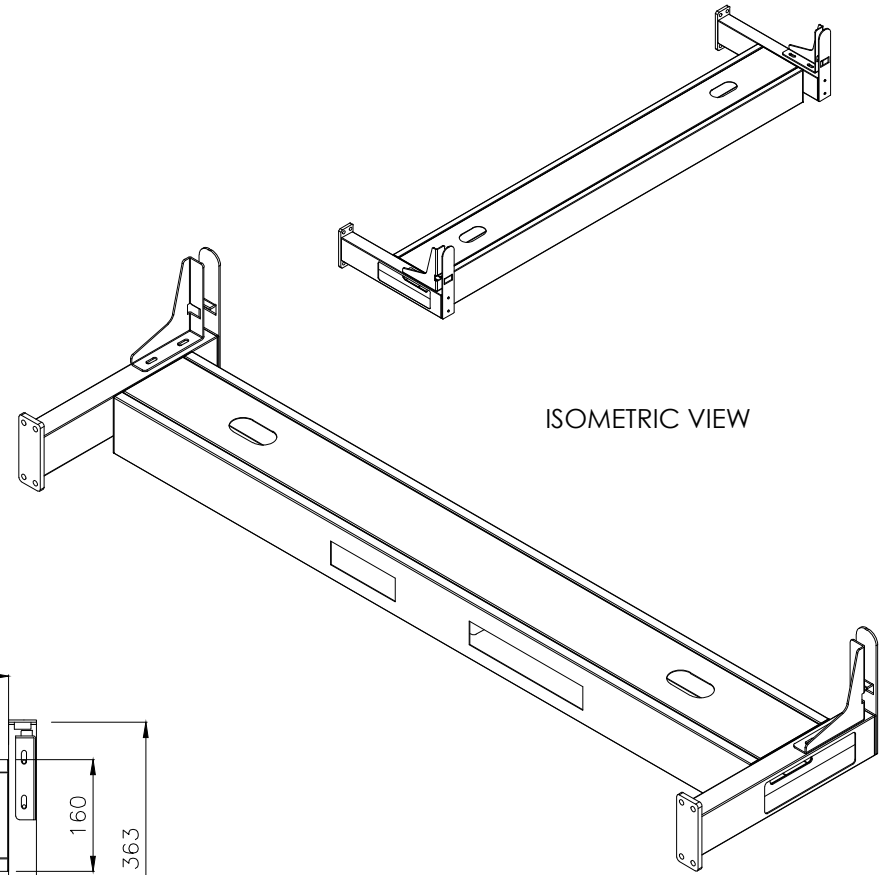

ASSEMBLED SIZE:

1500L X 750D

with Cable tray

2024
READY TO GO FURNITURE PTY LTD

TOP VIEW

FRONT VIEW

SIDE VIEW

PRODUCT CODE:

EDR-ARM+TRAY

ASSEMBLED SIZE:

-

REMARKS:

-