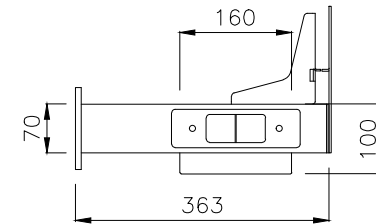

PRODUCT CODE: EDE-ECO-B2B-157

REMARKS:

ASSEMBLED SIZE:

1500L X 750D

w/o Cable tray

2024
READY TO GO FURNITURE PTY LTD

PRODUCT CODE: EDE-ECO-B2B-157

REMARKS:

ASSEMBLED SIZE:

1500L X 750D

with Cable tray

2024
READY TO GO FURNITURE PTY LTD

TOP VIEW

FRONT VIEW

SIDE VIEW

PRODUCT CODE:

EDR-ARM+TRAY

ASSEMBLED SIZE:

-

REMARKS:

-