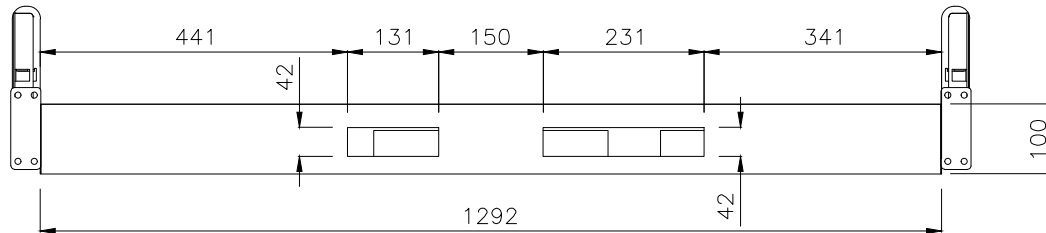

PRODUCT CODE: EDE-ECO-B2B-157

REMARKS:

ASSEMBLED SIZE:

1500L X 750D

w/o Cable tray

2024
READY TO GO FURNITURE PTY LTD

PRODUCT CODE: EDE-ECO-B2B-157

REMARKS:

ASSEMBLED SIZE:

1500L X 750D

with Cable tray

2024
READY TO GO FURNITURE PTY LTD

TOP VIEW

FRONT VIEW

SIDE VIEW

PRODUCT CODE:

EDR-ARM+TRAY

ASSEMBLED SIZE:

-

REMARKS:

-