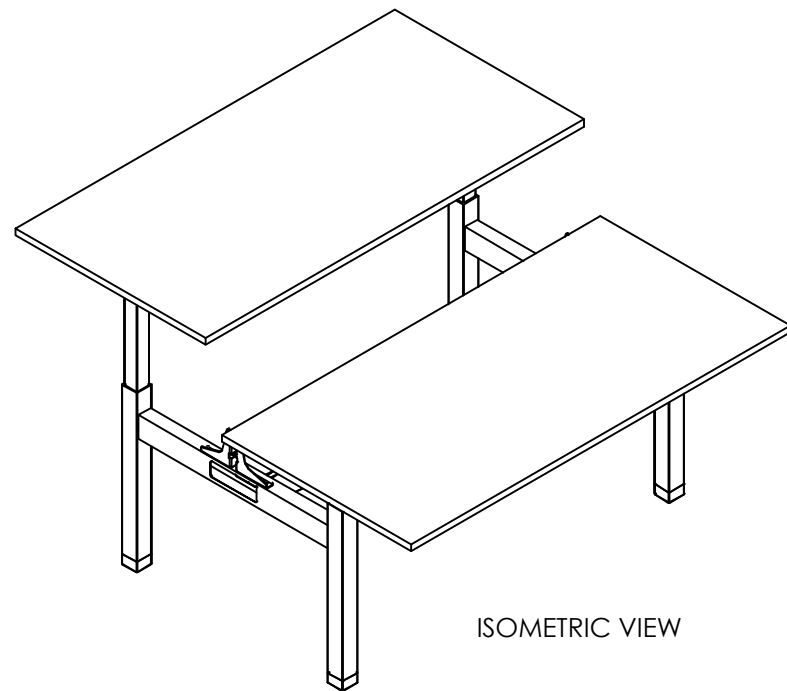

PRODUCT CODE: EDE-ECO-B2B-157

REMARKS:

ASSEMBLED SIZE:

1500L X 750D

w/o Cable tray

2024
READY TO GO FURNITURE PTY LTD

PRODUCT CODE: EDE-ECO-B2B-157

REMARKS:

ASSEMBLED SIZE:

1500L X 750D

with Cable tray

2024
READY TO GO FURNITURE PTY LTD

TOP VIEW

FRONT VIEW

SIDE VIEW

PRODUCT CODE:

EDR-ARM+TRAY

ASSEMBLED SIZE:

-

REMARKS:

-