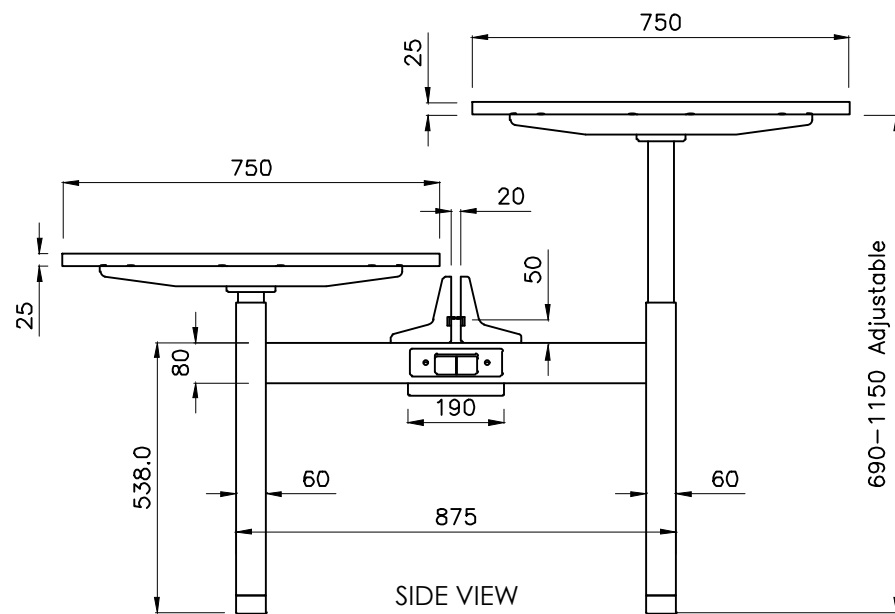

PRODUCT CODE: EDE-ECO-B2B-157

REMARKS:

ASSEMBLED SIZE:

1500L X 750D

w/o Cable tray

2024
READY TO GO FURNITURE PTY LTD

PRODUCT CODE: EDE-ECO-B2B-157

REMARKS:

ASSEMBLED SIZE:

1500L X 750D

with Cable tray

2024
READY TO GO FURNITURE PTY LTD

TOP VIEW

FRONT VIEW

SIDE VIEW

PRODUCT CODE:

EDR-ARM+TRAY

ASSEMBLED SIZE:

-

REMARKS:

-