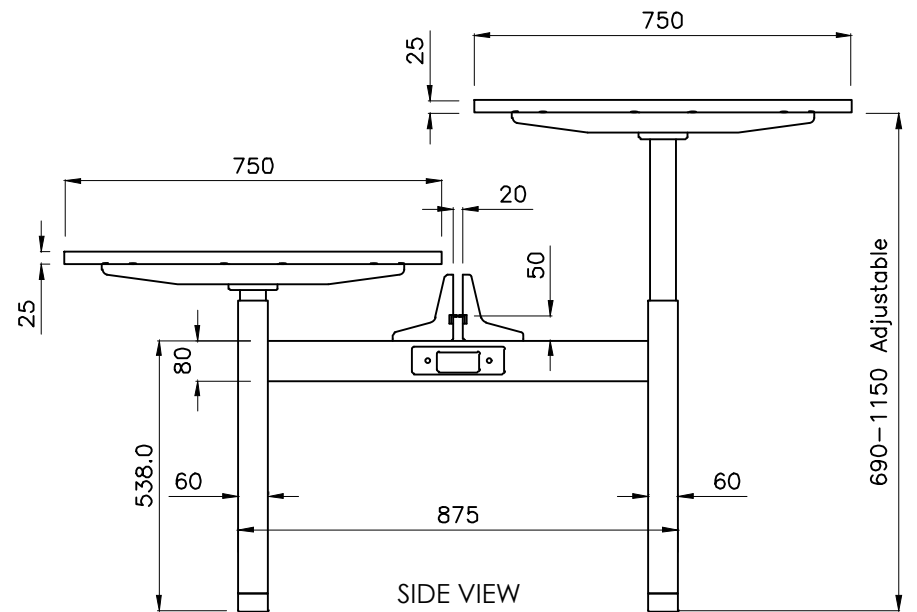

PRODUCT CODE: EDE-ECO-B2B-157

REMARKS:

ASSEMBLED SIZE:

1500L X 750D

w/o Cable tray

2024
READY TO GO FURNITURE PTY LTD

PRODUCT CODE: EDE-ECO-B2B-157

REMARKS:

ASSEMBLED SIZE:

1500L X 750D

with Cable tray

2024
READY TO GO FURNITURE PTY LTD

TOP VIEW

FRONT VIEW

SIDE VIEW

PRODUCT CODE:

EDR-ARM+TRAY

ASSEMBLED SIZE:

-

REMARKS:

-