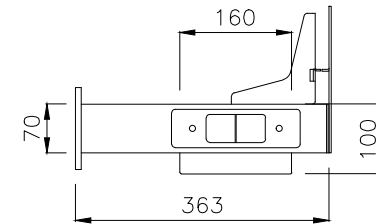

PRODUCT CODE: EDE-ECO-S-157
 Rectangular Leg
 ASSEMBLED SIZE: 1500L X 750W

REMARKS: w/o Cable tray
 2024
 READY TO GO FURNITURE PTY LTD

TOP VIEW

ISOMETRIC VIEW

FRONT VIEW

SIDE VIEW

PRODUCT CODE: EDE-ECO-S-157

Rectangular Leg

REMARKS:

with Cable tray

ASSEMBLED SIZE:

1500L X 750W

2024
READY TO GO FURNITURE PTY LTD

TOP VIEW

ISOMETRIC VIEW

FRONT VIEW

SIDE VIEW

TOP VIEW

FRONT VIEW

SIDE VIEW

PRODUCT CODE:
EDR-ARM+TRAY

ASSEMBLED SIZE:
-

REMARKS:
-