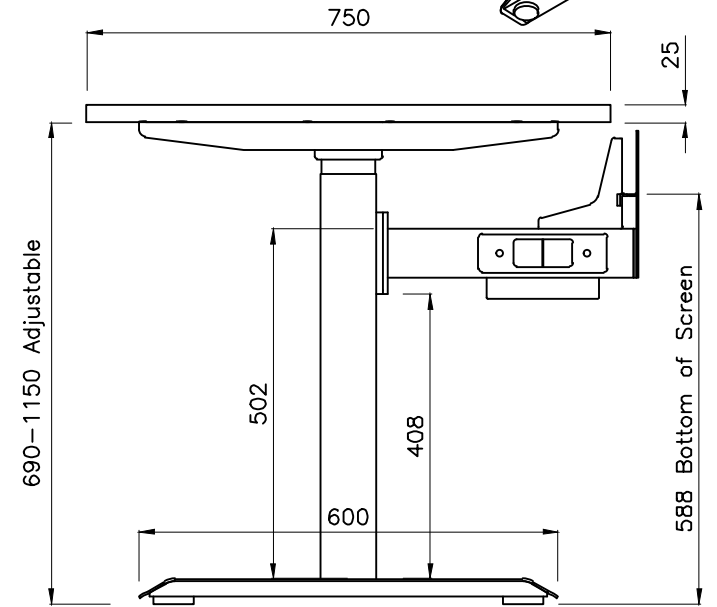

PRODUCT CODE: EDE-ECO-S-157
 Rectangular Leg
 ASSEMBLED SIZE: 1500L X 750W

REMARKS: w/o Cable tray
 2024
 READY TO GO FURNITURE PTY LTD

TOP VIEW

ISOMETRIC VIEW

FRONT VIEW

SIDE VIEW

PRODUCT CODE: EDE-ECO-S-157

Rectangular Leg

REMARKS:

with Cable tray

ASSEMBLED SIZE:

1500L X 750W

2024
READY TO GO FURNITURE PTY LTD

TOP VIEW

ISOMETRIC VIEW

FRONT VIEW

SIDE VIEW

TOP VIEW

FRONT VIEW

SIDE VIEW

PRODUCT CODE:
EDR-ARM+TRAY

ASSEMBLED SIZE:
-

REMARKS:
-