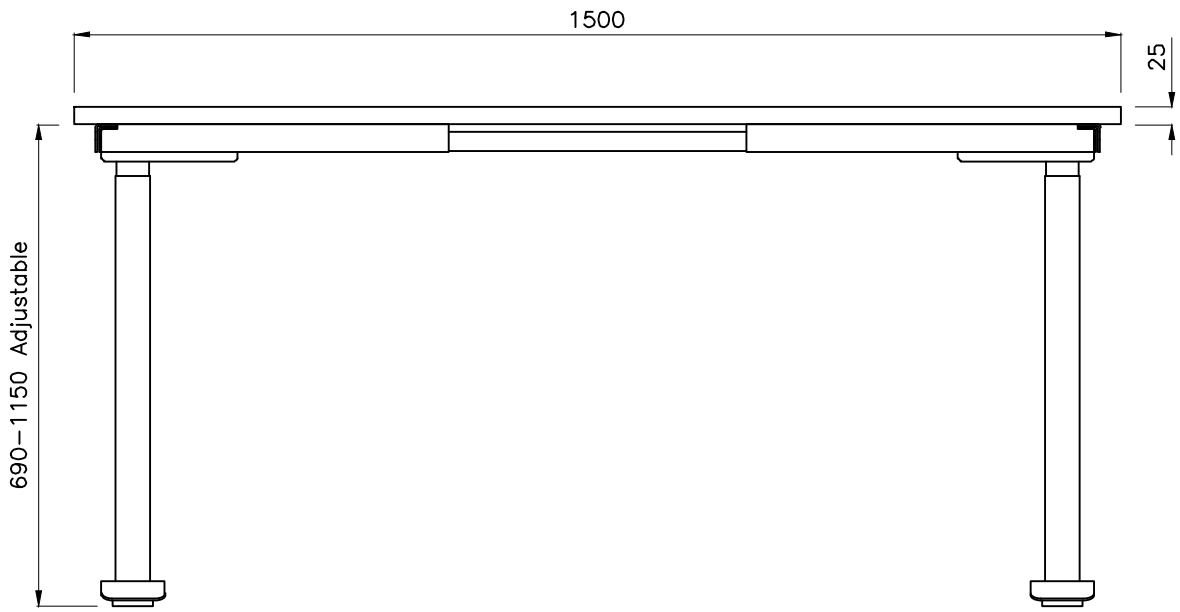

PRODUCT CODE: EDE-ECO-S-157
 Rectangular Leg
 ASSEMBLED SIZE: 1500L X 750W

REMARKS: w/o Cable tray
 2024
 READY TO GO FURNITURE PTY LTD

TOP VIEW

ISOMETRIC VIEW

FRONT VIEW

SIDE VIEW

PRODUCT CODE: EDE-ECO-S-157

Rectangular Leg

REMARKS:

with Cable tray

ASSEMBLED SIZE:

1500L X 750W

2024
READY TO GO FURNITURE PTY LTD

TOP VIEW

ISOMETRIC VIEW

FRONT VIEW

SIDE VIEW

TOP VIEW

FRONT VIEW

SIDE VIEW

PRODUCT CODE:
EDR-ARM+TRAY

ASSEMBLED SIZE:
-

REMARKS:
-