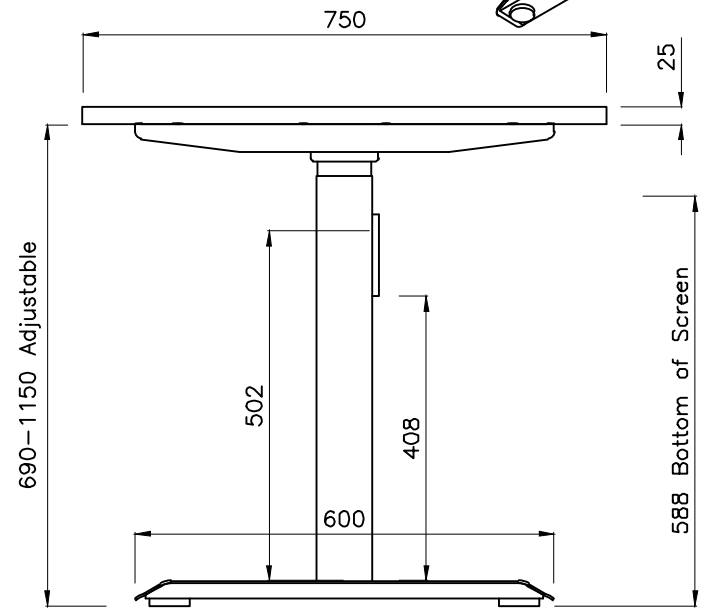

PRODUCT CODE: EDE-ECO-S-157
 Rectangular Leg
 ASSEMBLED SIZE: 1500L X 750W

REMARKS: w/o Cable tray
 2024
 READY TO GO FURNITURE PTY LTD

TOP VIEW

ISOMETRIC VIEW

FRONT VIEW

SIDE VIEW

PRODUCT CODE: EDE-ECO-S-157

Rectangular Leg

REMARKS:

with Cable tray

ASSEMBLED SIZE:

1500L X 750W

2024
READY TO GO FURNITURE PTY LTD

TOP VIEW

ISOMETRIC VIEW

FRONT VIEW

SIDE VIEW

TOP VIEW

FRONT VIEW

SIDE VIEW

PRODUCT CODE:
EDR-ARM+TRAY

ASSEMBLED SIZE:
-

REMARKS:
-