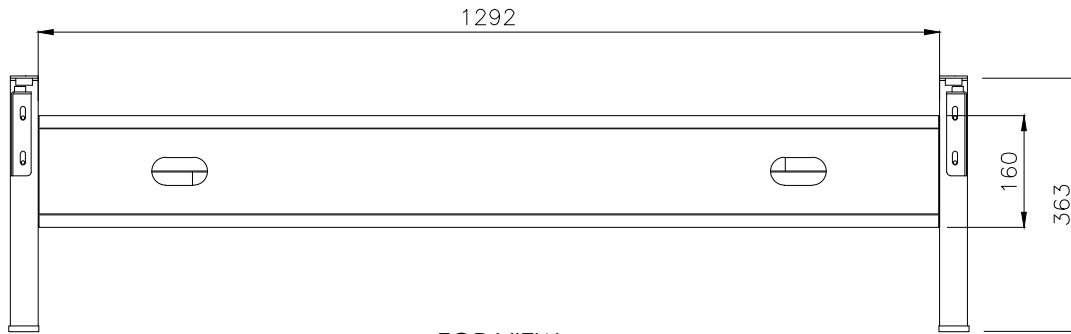

PRODUCT CODE: EDE-ECO-S-157
 Rectangular Leg
 ASSEMBLED SIZE: 1500L X 750W

REMARKS: w/o Cable tray
 2024
 READY TO GO FURNITURE PTY LTD

TOP VIEW

ISOMETRIC VIEW

FRONT VIEW

SIDE VIEW

PRODUCT CODE: EDE-ECO-S-157

Rectangular Leg

REMARKS:

with Cable tray

ASSEMBLED SIZE:

1500L X 750W

2024
READY TO GO FURNITURE PTY LTD

TOP VIEW

ISOMETRIC VIEW

FRONT VIEW

SIDE VIEW

TOP VIEW

FRONT VIEW

SIDE VIEW

PRODUCT CODE:
EDR-ARM+TRAY

ASSEMBLED SIZE:
-

REMARKS:
-