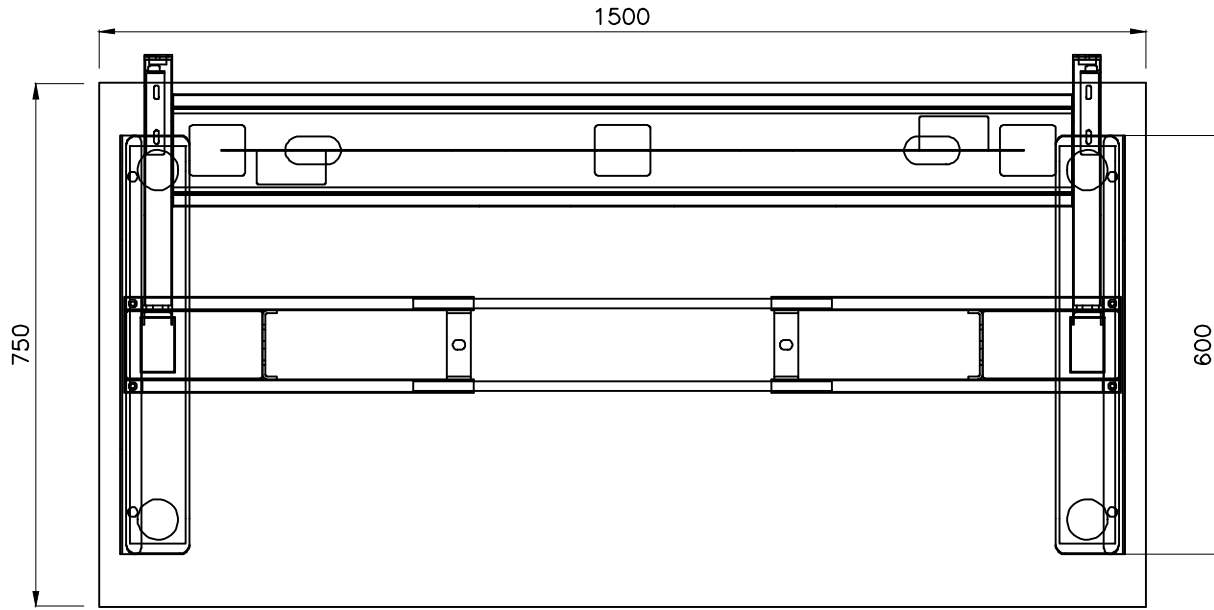

PRODUCT CODE: EDE-ECO-S-157
 Rectangular Leg
 ASSEMBLED SIZE: 1500L X 750W

REMARKS: w/o Cable tray
 2024
 READY TO GO FURNITURE PTY LTD

TOP VIEW

ISOMETRIC VIEW

FRONT VIEW

SIDE VIEW

PRODUCT CODE: EDE-ECO-S-157

Rectangular Leg

REMARKS:

with Cable tray

ASSEMBLED SIZE:

1500L X 750W

2024
READY TO GO FURNITURE PTY LTD

TOP VIEW

ISOMETRIC VIEW

FRONT VIEW

SIDE VIEW

TOP VIEW

FRONT VIEW

SIDE VIEW

PRODUCT CODE:
EDR-ARM+TRAY

ASSEMBLED SIZE:
-

REMARKS:
-