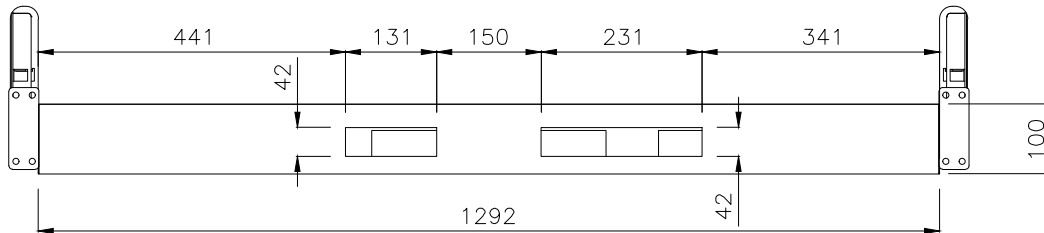

PRODUCT CODE: EDE-ECO-S-157
 Rectangular Leg
 ASSEMBLED SIZE: 1500L X 750W

REMARKS: w/o Cable tray
 2024
 READY TO GO FURNITURE PTY LTD

TOP VIEW

ISOMETRIC VIEW

FRONT VIEW

SIDE VIEW

PRODUCT CODE: EDE-ECO-S-157

Rectangular Leg

REMARKS:

with Cable tray

ASSEMBLED SIZE:

1500L X 750W

2024
READY TO GO FURNITURE PTY LTD

TOP VIEW

ISOMETRIC VIEW

FRONT VIEW

SIDE VIEW

TOP VIEW

FRONT VIEW

SIDE VIEW

PRODUCT CODE:
EDR-ARM+TRAY

ASSEMBLED SIZE:
-

REMARKS:
-