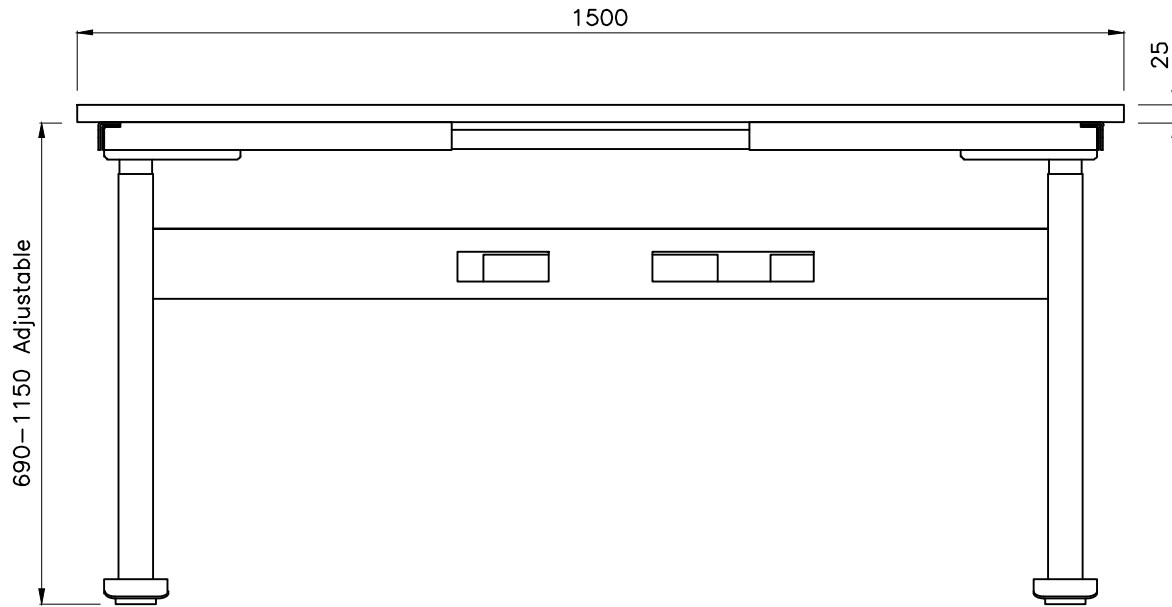

PRODUCT CODE: EDE-ECO-S-157
 Rectangular Leg
 ASSEMBLED SIZE: 1500L X 750W

REMARKS: w/o Cable tray
 2024
 READY TO GO FURNITURE PTY LTD

TOP VIEW

ISOMETRIC VIEW

FRONT VIEW

SIDE VIEW

PRODUCT CODE: EDE-ECO-S-157

Rectangular Leg

REMARKS:

with Cable tray

ASSEMBLED SIZE:

1500L X 750W

2024
READY TO GO FURNITURE PTY LTD

TOP VIEW

ISOMETRIC VIEW

FRONT VIEW

SIDE VIEW

TOP VIEW

FRONT VIEW

SIDE VIEW

PRODUCT CODE:
EDR-ARM+TRAY

ASSEMBLED SIZE:
-

REMARKS:
-