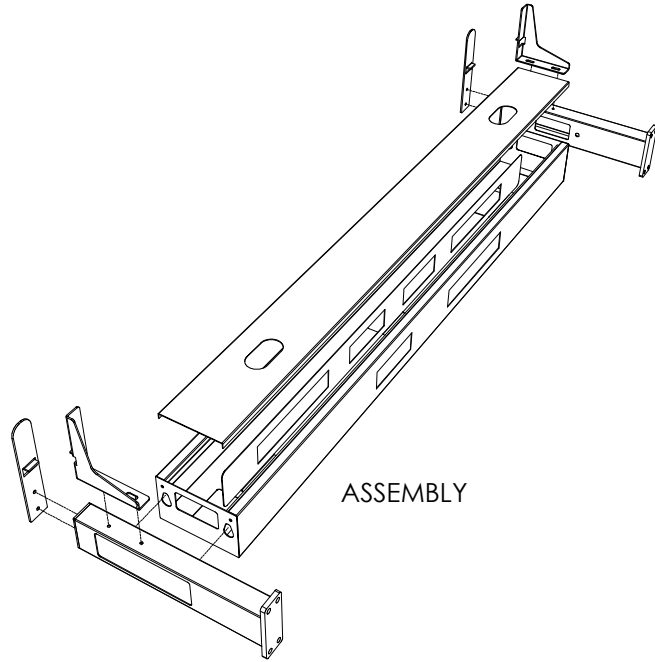

PRODUCT CODE: EDE-ECO-S-157
 Rectangular Leg
 ASSEMBLED SIZE: 1500L X 750W

REMARKS: w/o Cable tray
 2024
 READY TO GO FURNITURE PTY LTD

TOP VIEW

ISOMETRIC VIEW

FRONT VIEW

SIDE VIEW

PRODUCT CODE: EDE-ECO-S-157

Rectangular Leg

REMARKS:

with Cable tray

ASSEMBLED SIZE:

1500L X 750W

2024
READY TO GO FURNITURE PTY LTD

TOP VIEW

ISOMETRIC VIEW

FRONT VIEW

SIDE VIEW

TOP VIEW

FRONT VIEW

SIDE VIEW

PRODUCT CODE:
EDR-ARM+TRAY

ASSEMBLED SIZE:
-

REMARKS:
-