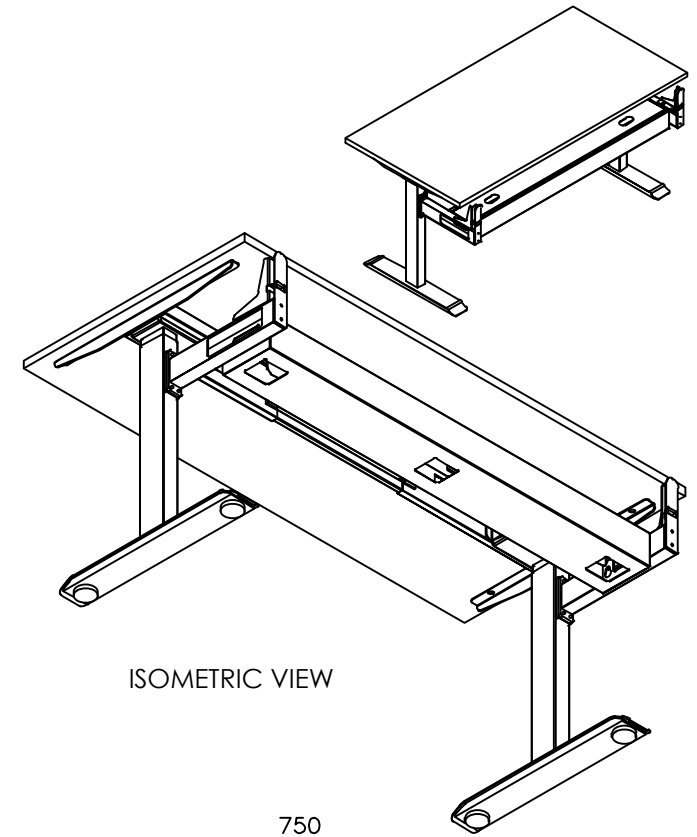

PRODUCT CODE: EDE-ECO-S-157
 Rectangular Leg
 ASSEMBLED SIZE: 1500L X 750W

REMARKS: w/o Cable tray
 2024
 READY TO GO FURNITURE PTY LTD

TOP VIEW

ISOMETRIC VIEW

FRONT VIEW

SIDE VIEW

PRODUCT CODE: EDE-ECO-S-157

Rectangular Leg

REMARKS:

with Cable tray

ASSEMBLED SIZE:

1500L X 750W

2024
READY TO GO FURNITURE PTY LTD

TOP VIEW

ISOMETRIC VIEW

FRONT VIEW

SIDE VIEW

TOP VIEW

FRONT VIEW

SIDE VIEW

PRODUCT CODE:
EDR-ARM+TRAY

ASSEMBLED SIZE:
-

REMARKS:
-