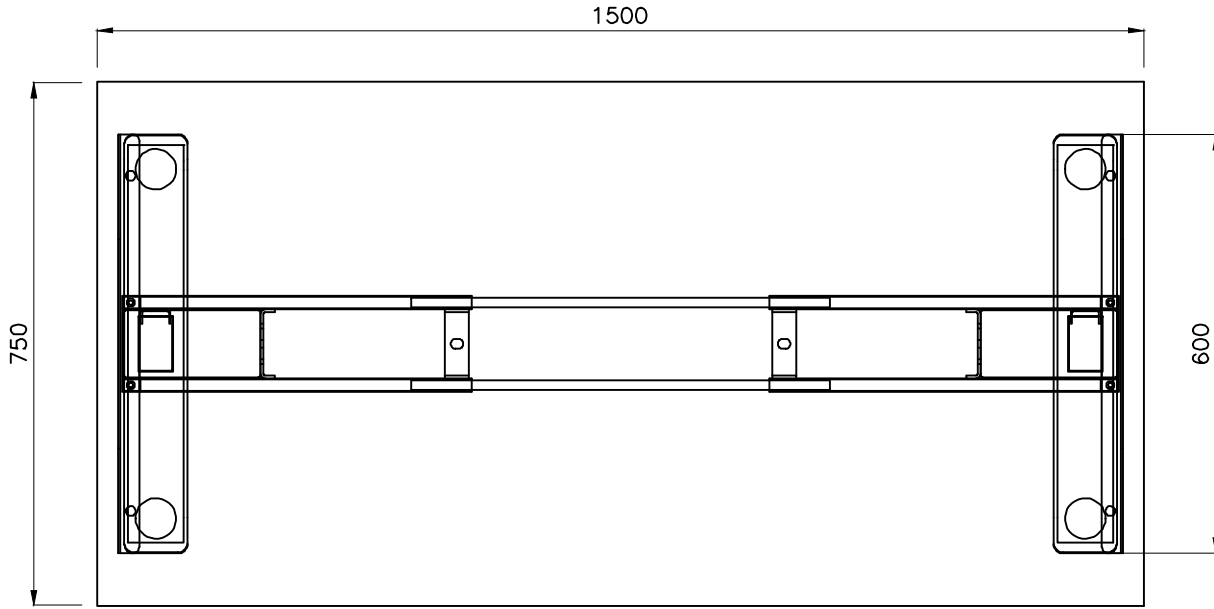

PRODUCT CODE: EDE-ECO-S-157
 Rectangular Leg
 ASSEMBLED SIZE: 1500L X 750W

REMARKS: w/o Cable tray
 2024
 READY TO GO FURNITURE PTY LTD

TOP VIEW

ISOMETRIC VIEW

FRONT VIEW

SIDE VIEW

PRODUCT CODE: EDE-ECO-S-157

Rectangular Leg

REMARKS:

with Cable tray

ASSEMBLED SIZE:

1500L X 750W

2024
READY TO GO FURNITURE PTY LTD

TOP VIEW

ISOMETRIC VIEW

FRONT VIEW

SIDE VIEW

TOP VIEW

FRONT VIEW

SIDE VIEW

PRODUCT CODE:
EDR-ARM+TRAY

ASSEMBLED SIZE:
-

REMARKS:
-