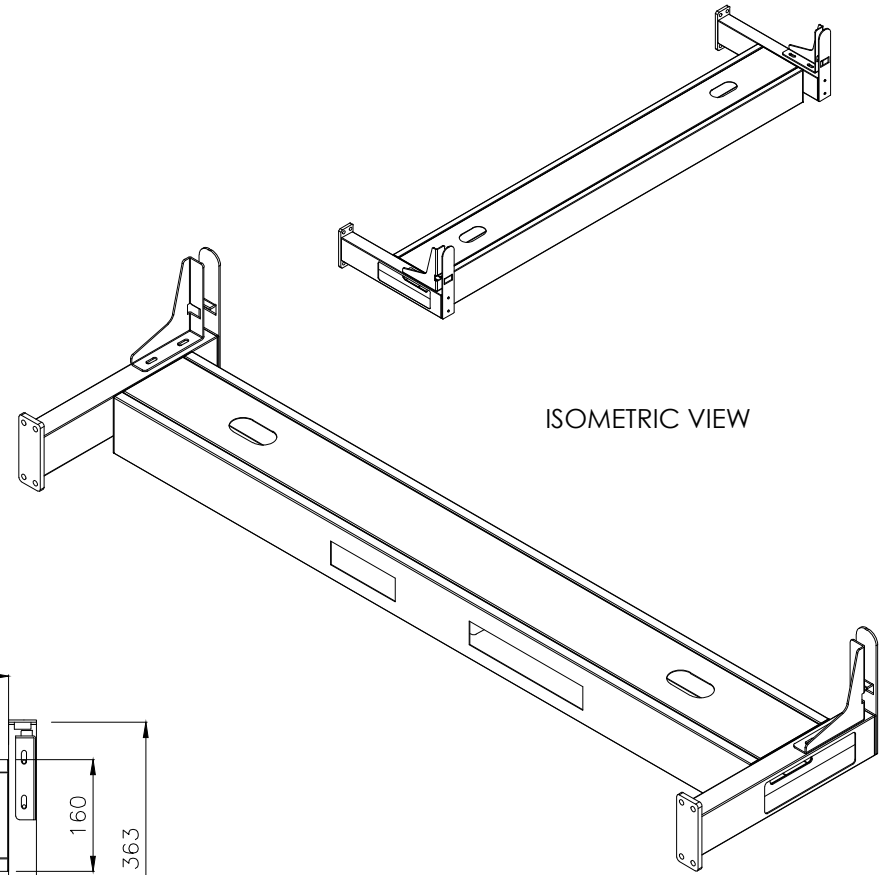

PRODUCT CODE: EDE-ECO-S-157
 Rectangular Leg
 ASSEMBLED SIZE: 1500L X 750W

REMARKS: w/o Cable tray
 2024
 READY TO GO FURNITURE PTY LTD

TOP VIEW

ISOMETRIC VIEW

FRONT VIEW

SIDE VIEW

PRODUCT CODE: EDE-ECO-S-157

Rectangular Leg

REMARKS:

with Cable tray

ASSEMBLED SIZE:

1500L X 750W

2024
READY TO GO FURNITURE PTY LTD

TOP VIEW

ISOMETRIC VIEW

FRONT VIEW

SIDE VIEW

TOP VIEW

FRONT VIEW

SIDE VIEW

PRODUCT CODE:
EDR-ARM+TRAY

ASSEMBLED SIZE:
-

REMARKS:
-