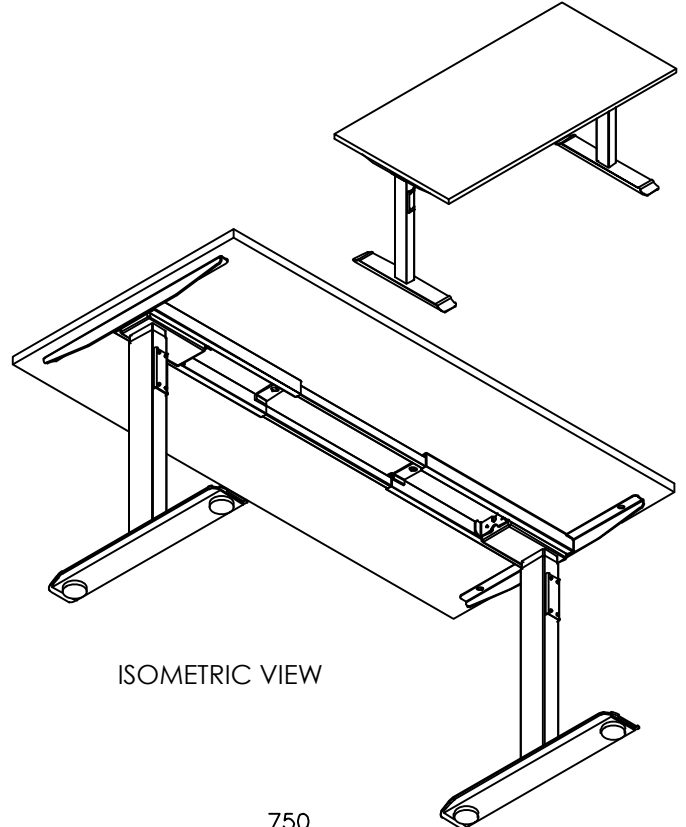

PRODUCT CODE: EDE-ECO-S-157
 Rectangular Leg
 ASSEMBLED SIZE: 1500L X 750W

REMARKS: w/o Cable tray
 2024
 READY TO GO FURNITURE PTY LTD

TOP VIEW

ISOMETRIC VIEW

FRONT VIEW

SIDE VIEW

PRODUCT CODE: EDE-ECO-S-157

Rectangular Leg

REMARKS:

with Cable tray

ASSEMBLED SIZE:

1500L X 750W

2024
READY TO GO FURNITURE PTY LTD

TOP VIEW

ISOMETRIC VIEW

FRONT VIEW

SIDE VIEW

TOP VIEW

FRONT VIEW

SIDE VIEW

PRODUCT CODE:
EDR-ARM+TRAY

ASSEMBLED SIZE:
-

REMARKS:
-