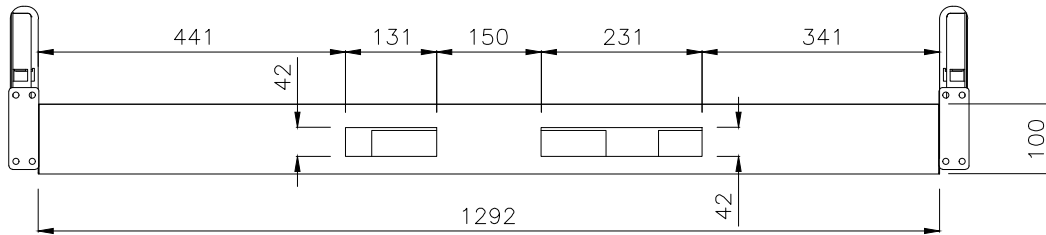

PRODUCT CODE:  
EDR-S-157-Round Leg  
ASSEMBLED SIZE:  
1500L X 750D

2024  
READY TO GO FURNITURE PTY LTD

REMARKS:  
w/o Cable tray

TOP VIEW

ISOMETRIC VIEW

FRONT VIEW

SIDE VIEW

TOP VIEW

ISOMETRIC VIEW

FRONT VIEW

SIDE VIEW

PRODUCT CODE:  
EDR-S-157-Round Leg

REMARKS:  
with Cable tray

ASSEMBLED SIZE:  
1500L X 750W

2024  
READY TO GO FURNITURE PTY LTD

TOP VIEW

FRONT VIEW

SIDE VIEW

PRODUCT CODE:  
EDR-ARM+TRAY

ASSEMBLED SIZE:  
-

REMARKS:  
-