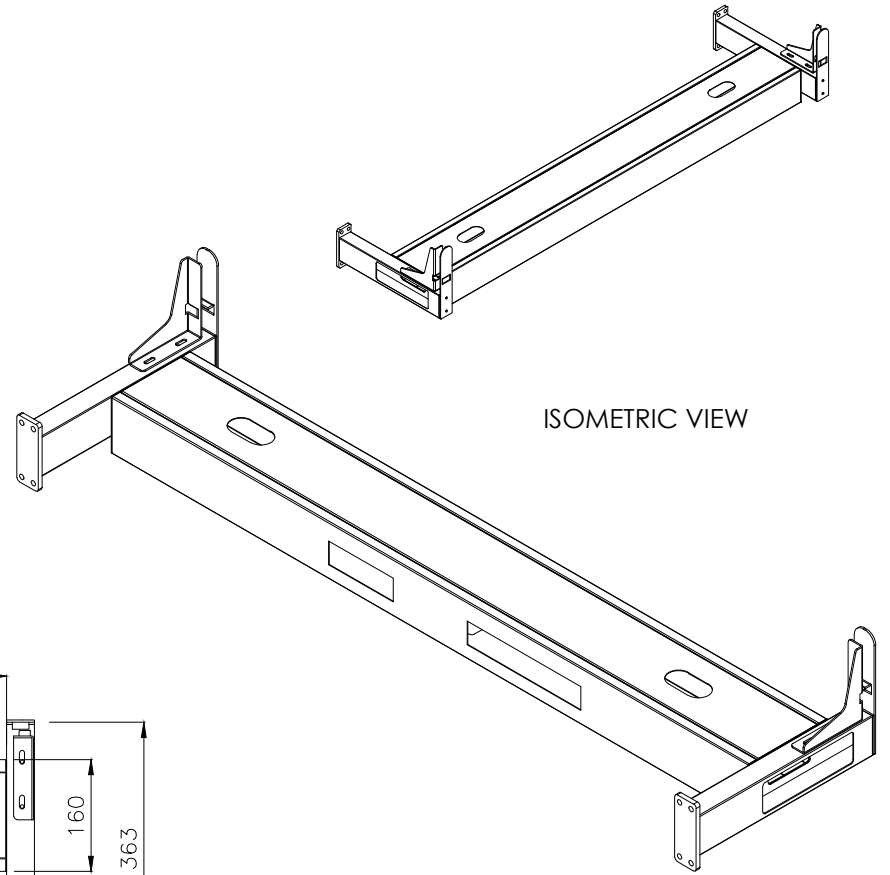

PRODUCT CODE:  
EDR-S-157-Round Leg  
ASSEMBLED SIZE:  
1500L X 750D

2024  
READY TO GO FURNITURE PTY LTD

REMARKS:  
w/o Cable tray

TOP VIEW

ISOMETRIC VIEW

FRONT VIEW

SIDE VIEW

TOP VIEW

ISOMETRIC VIEW

FRONT VIEW

SIDE VIEW

PRODUCT CODE:  
EDR-S-157-Round Leg

REMARKS:  
with Cable tray

ASSEMBLED SIZE:  
1500L X 750W

2024  
READY TO GO FURNITURE PTY LTD

TOP VIEW

FRONT VIEW

SIDE VIEW

PRODUCT CODE:  
EDR-ARM+TRAY

ASSEMBLED SIZE:  
-

REMARKS:  
-