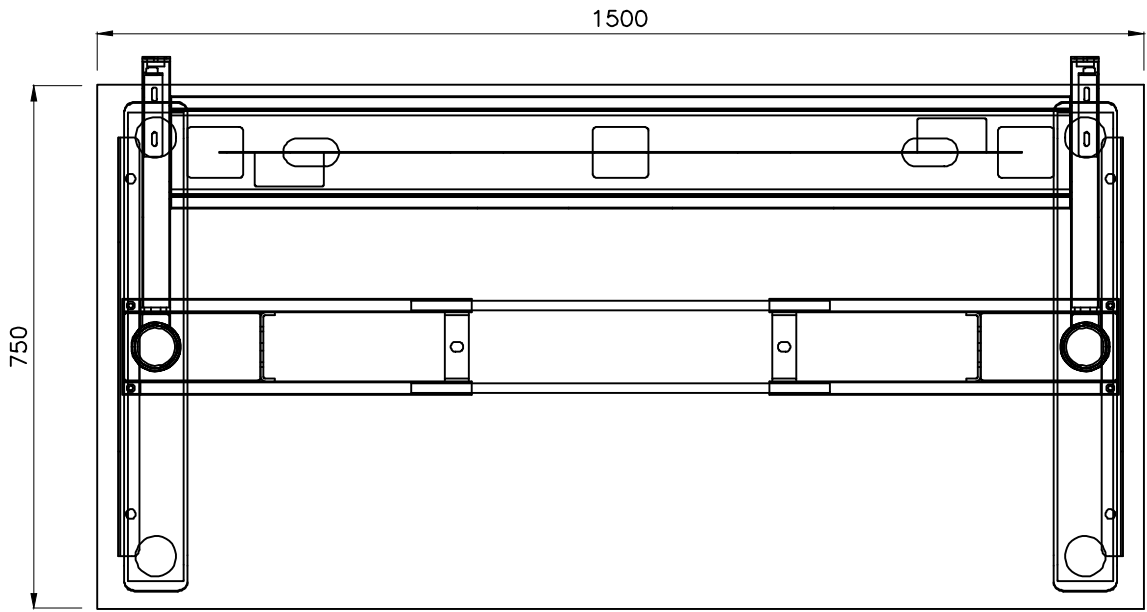

PRODUCT CODE:  
EDR-S-157-Round Leg  
ASSEMBLED SIZE:  
1500L X 750D

2024  
READY TO GO FURNITURE PTY LTD

REMARKS:  
w/o Cable tray

TOP VIEW

ISOMETRIC VIEW

FRONT VIEW

SIDE VIEW

TOP VIEW

ISOMETRIC VIEW

FRONT VIEW

SIDE VIEW

PRODUCT CODE:  
EDR-S-157-Round Leg

REMARKS:  
with Cable tray

ASSEMBLED SIZE:  
1500L X 750W

2024  
READY TO GO FURNITURE PTY LTD

TOP VIEW

FRONT VIEW

SIDE VIEW

PRODUCT CODE:  
EDR-ARM+TRAY

ASSEMBLED SIZE:  
-

REMARKS:  
-