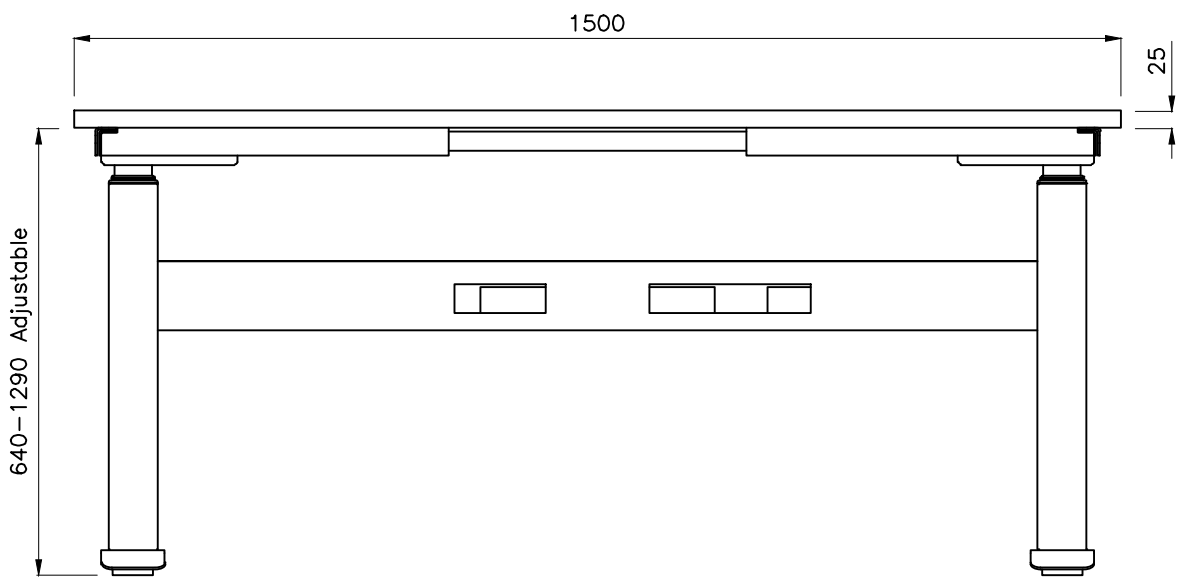

PRODUCT CODE:  
EDR-S-157-Round Leg  
ASSEMBLED SIZE:  
1500L X 750D

2024  
READY TO GO FURNITURE PTY LTD

REMARKS:  
w/o Cable tray

TOP VIEW

ISOMETRIC VIEW

FRONT VIEW

SIDE VIEW

TOP VIEW

ISOMETRIC VIEW

FRONT VIEW

SIDE VIEW

PRODUCT CODE:  
EDR-S-157-Round Leg

REMARKS:  
with Cable tray

ASSEMBLED SIZE:  
1500L X 750W

2024  
READY TO GO FURNITURE PTY LTD

TOP VIEW

FRONT VIEW

SIDE VIEW

PRODUCT CODE:  
EDR-ARM+TRAY

ASSEMBLED SIZE:  
-

REMARKS:  
-