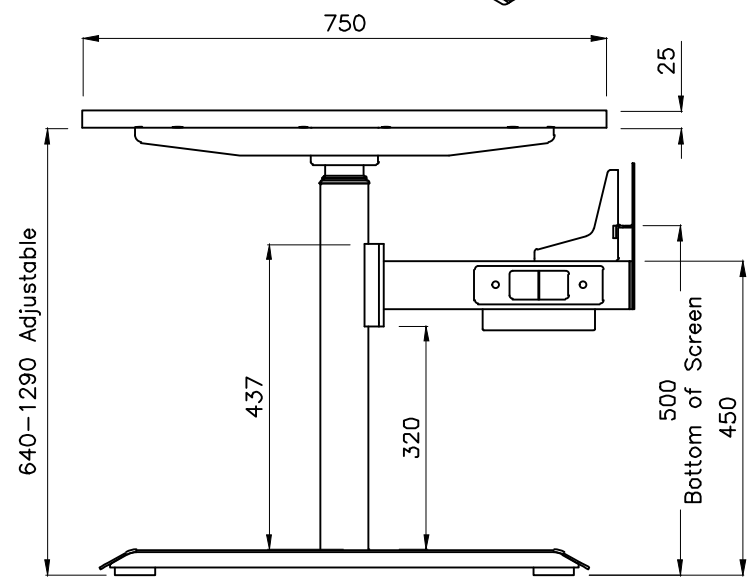

PRODUCT CODE:  
EDR-S-157-Round Leg  
ASSEMBLED SIZE:  
1500L X 750D

2024  
READY TO GO FURNITURE PTY LTD

REMARKS:  
w/o Cable tray

TOP VIEW

ISOMETRIC VIEW

FRONT VIEW

SIDE VIEW

TOP VIEW

ISOMETRIC VIEW

FRONT VIEW

SIDE VIEW

PRODUCT CODE:  
EDR-S-157-Round Leg

REMARKS:  
with Cable tray

ASSEMBLED SIZE:  
1500L X 750W

2024  
READY TO GO FURNITURE PTY LTD

TOP VIEW

FRONT VIEW

SIDE VIEW

PRODUCT CODE:  
EDR-ARM+TRAY

ASSEMBLED SIZE:  
-

REMARKS:  
-