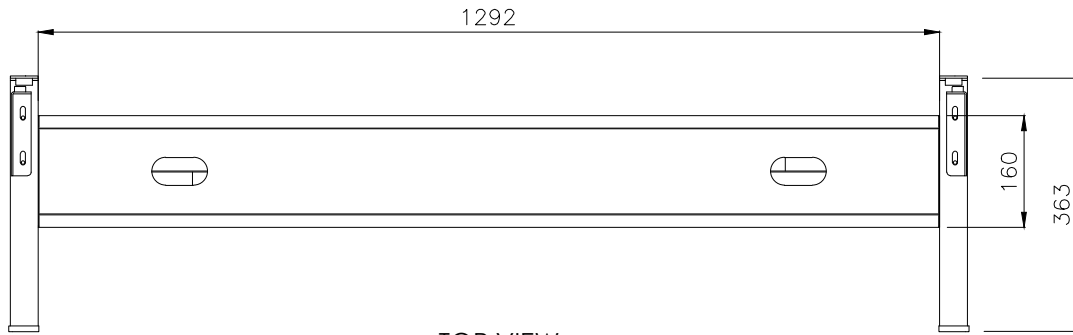

PRODUCT CODE:  
EDR-S-157-Round Leg  
ASSEMBLED SIZE:  
1500L X 750D

2024  
READY TO GO FURNITURE PTY LTD

REMARKS:  
w/o Cable tray

TOP VIEW

ISOMETRIC VIEW

FRONT VIEW

SIDE VIEW

TOP VIEW

ISOMETRIC VIEW

FRONT VIEW

SIDE VIEW

PRODUCT CODE:  
EDR-S-157-Round Leg

REMARKS:  
with Cable tray

ASSEMBLED SIZE:  
1500L X 750W

2024  
READY TO GO FURNITURE PTY LTD

TOP VIEW

FRONT VIEW

SIDE VIEW

PRODUCT CODE:  
EDR-ARM+TRAY

ASSEMBLED SIZE:  
-

REMARKS:  
-