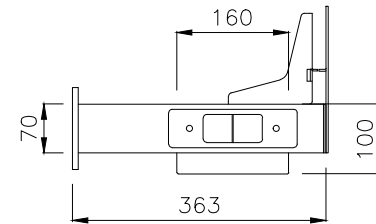

PRODUCT CODE:  
EDR-S-157-Round Leg  
ASSEMBLED SIZE:  
1500L X 750D

2024  
READY TO GO FURNITURE PTY LTD

REMARKS:  
w/o Cable tray

TOP VIEW

ISOMETRIC VIEW

FRONT VIEW

SIDE VIEW

TOP VIEW

ISOMETRIC VIEW

FRONT VIEW

SIDE VIEW

PRODUCT CODE:  
EDR-S-157-Round Leg

REMARKS:  
with Cable tray

ASSEMBLED SIZE:  
1500L X 750W

2024  
READY TO GO FURNITURE PTY LTD

TOP VIEW

FRONT VIEW

SIDE VIEW

PRODUCT CODE:  
EDR-ARM+TRAY

ASSEMBLED SIZE:  
-

REMARKS:  
-