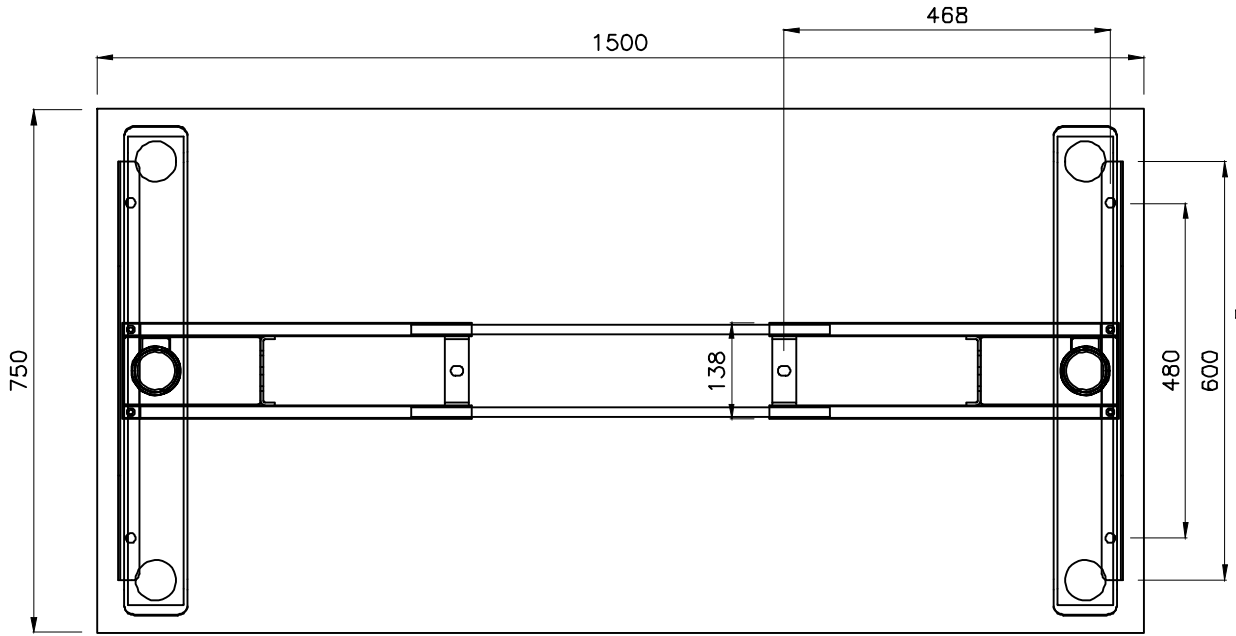

PRODUCT CODE:  
EDR-S-157-Round Leg  
ASSEMBLED SIZE:  
1500L X 750D

2024  
READY TO GO FURNITURE PTY LTD

REMARKS:  
w/o Cable tray

TOP VIEW

ISOMETRIC VIEW

FRONT VIEW

SIDE VIEW

TOP VIEW

ISOMETRIC VIEW

FRONT VIEW

SIDE VIEW

PRODUCT CODE:  
EDR-S-157-Round Leg

REMARKS:  
with Cable tray

ASSEMBLED SIZE:  
1500L X 750W

2024  
READY TO GO FURNITURE PTY LTD

TOP VIEW

FRONT VIEW

SIDE VIEW

PRODUCT CODE:  
EDR-ARM+TRAY

ASSEMBLED SIZE:  
-

REMARKS:  
-