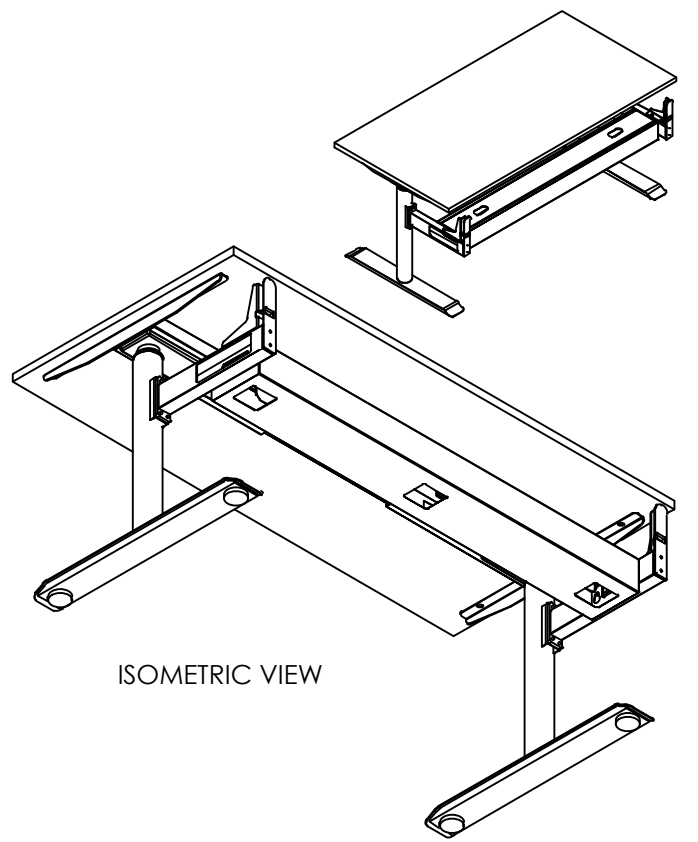

PRODUCT CODE:  
EDR-S-157-Round Leg  
ASSEMBLED SIZE:  
1500L X 750D

2024  
READY TO GO FURNITURE PTY LTD

REMARKS:  
w/o Cable tray

TOP VIEW

ISOMETRIC VIEW

FRONT VIEW

SIDE VIEW

TOP VIEW

ISOMETRIC VIEW

FRONT VIEW

SIDE VIEW

PRODUCT CODE:  
EDR-S-157-Round Leg

REMARKS:  
with Cable tray

ASSEMBLED SIZE:  
1500L X 750W

2024  
READY TO GO FURNITURE PTY LTD

TOP VIEW

FRONT VIEW

SIDE VIEW

PRODUCT CODE:  
EDR-ARM+TRAY

ASSEMBLED SIZE:  
-

REMARKS:  
-