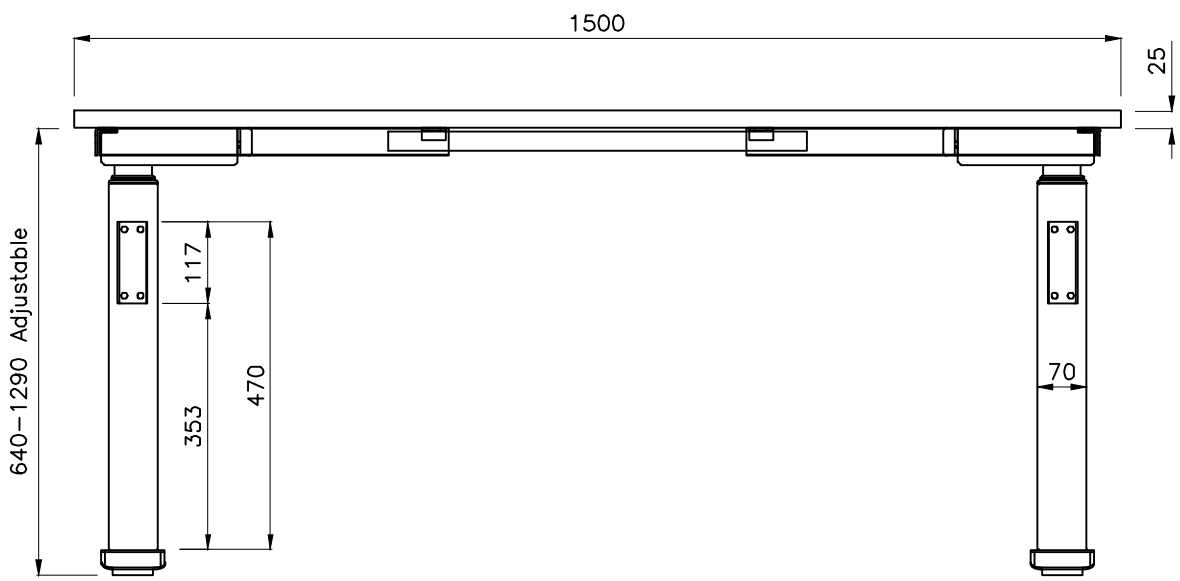

PRODUCT CODE:  
EDR-S-157-Round Leg  
ASSEMBLED SIZE:  
1500L X 750D

2024  
READY TO GO FURNITURE PTY LTD

REMARKS:  
w/o Cable tray

TOP VIEW

ISOMETRIC VIEW

FRONT VIEW

SIDE VIEW

TOP VIEW

ISOMETRIC VIEW

FRONT VIEW

SIDE VIEW

PRODUCT CODE:  
EDR-S-157-Round Leg

REMARKS:  
with Cable tray

ASSEMBLED SIZE:  
1500L X 750W

2024  
READY TO GO FURNITURE PTY LTD

TOP VIEW

FRONT VIEW

SIDE VIEW

PRODUCT CODE:  
EDR-ARM+TRAY

ASSEMBLED SIZE:  
-

REMARKS:  
-