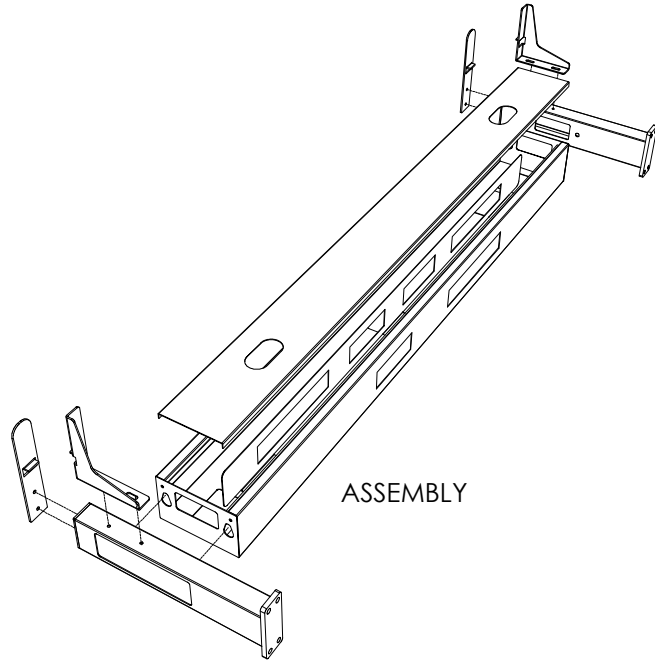

PRODUCT CODE:  
EDR-S-157-Round Leg  
ASSEMBLED SIZE:  
1500L X 750D

2024  
READY TO GO FURNITURE PTY LTD

REMARKS:  
w/o Cable tray

TOP VIEW

ISOMETRIC VIEW

FRONT VIEW

SIDE VIEW

TOP VIEW

ISOMETRIC VIEW

FRONT VIEW

SIDE VIEW

PRODUCT CODE:  
EDR-S-157-Round Leg

REMARKS:  
with Cable tray

ASSEMBLED SIZE:  
1500L X 750W

2024  
READY TO GO FURNITURE PTY LTD

TOP VIEW

FRONT VIEW

SIDE VIEW

PRODUCT CODE:  
EDR-ARM+TRAY

ASSEMBLED SIZE:  
-

REMARKS:  
-