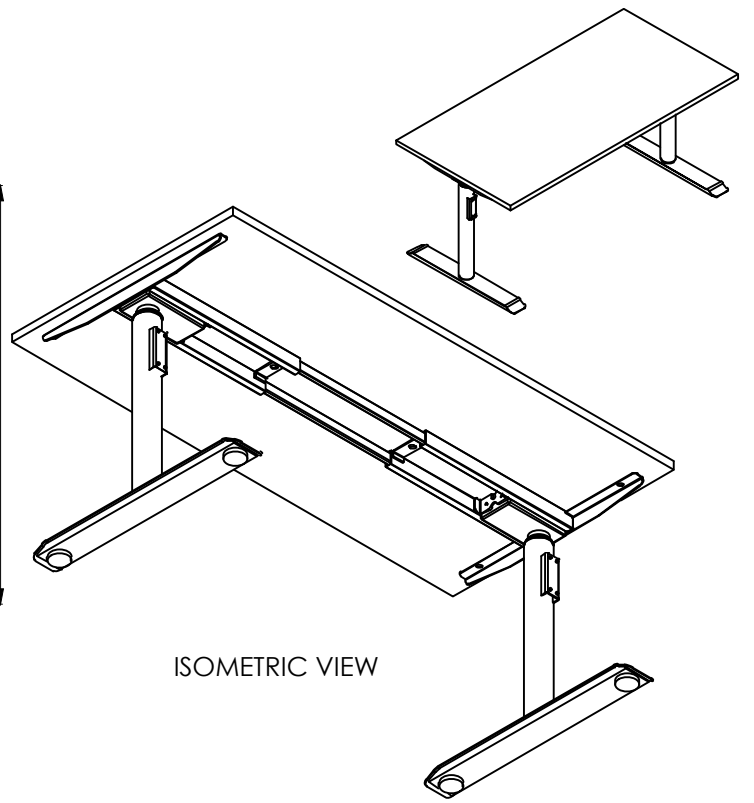

PRODUCT CODE:  
EDR-S-157-Round Leg  
ASSEMBLED SIZE:  
1500L X 750D

2024  
READY TO GO FURNITURE PTY LTD

REMARKS:  
w/o Cable tray

TOP VIEW

ISOMETRIC VIEW

FRONT VIEW

SIDE VIEW

TOP VIEW

ISOMETRIC VIEW

FRONT VIEW

SIDE VIEW

PRODUCT CODE:  
EDR-S-157-Round Leg

REMARKS:  
with Cable tray

ASSEMBLED SIZE:  
1500L X 750W

2024  
READY TO GO FURNITURE PTY LTD

TOP VIEW

FRONT VIEW

SIDE VIEW

PRODUCT CODE:  
EDR-ARM+TRAY

ASSEMBLED SIZE:  
-

REMARKS:  
-