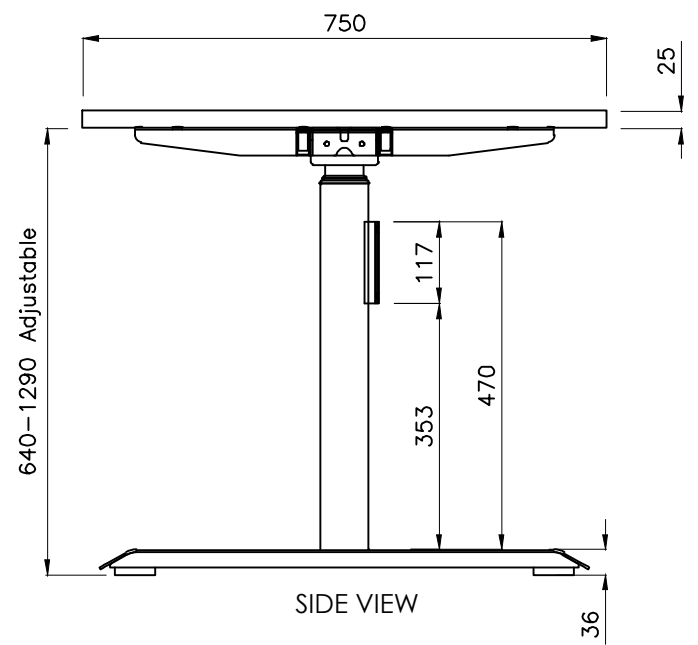

PRODUCT CODE:  
EDR-S-157-Round Leg  
ASSEMBLED SIZE:  
1500L X 750D

2024  
READY TO GO FURNITURE PTY LTD

REMARKS:  
w/o Cable tray

TOP VIEW

ISOMETRIC VIEW

FRONT VIEW

SIDE VIEW

TOP VIEW

ISOMETRIC VIEW

FRONT VIEW

SIDE VIEW

PRODUCT CODE:  
EDR-S-157-Round Leg

REMARKS:  
with Cable tray

ASSEMBLED SIZE:  
1500L X 750W

2024  
READY TO GO FURNITURE PTY LTD

TOP VIEW

FRONT VIEW

SIDE VIEW

PRODUCT CODE:  
EDR-ARM+TRAY

ASSEMBLED SIZE:  
-

REMARKS:  
-