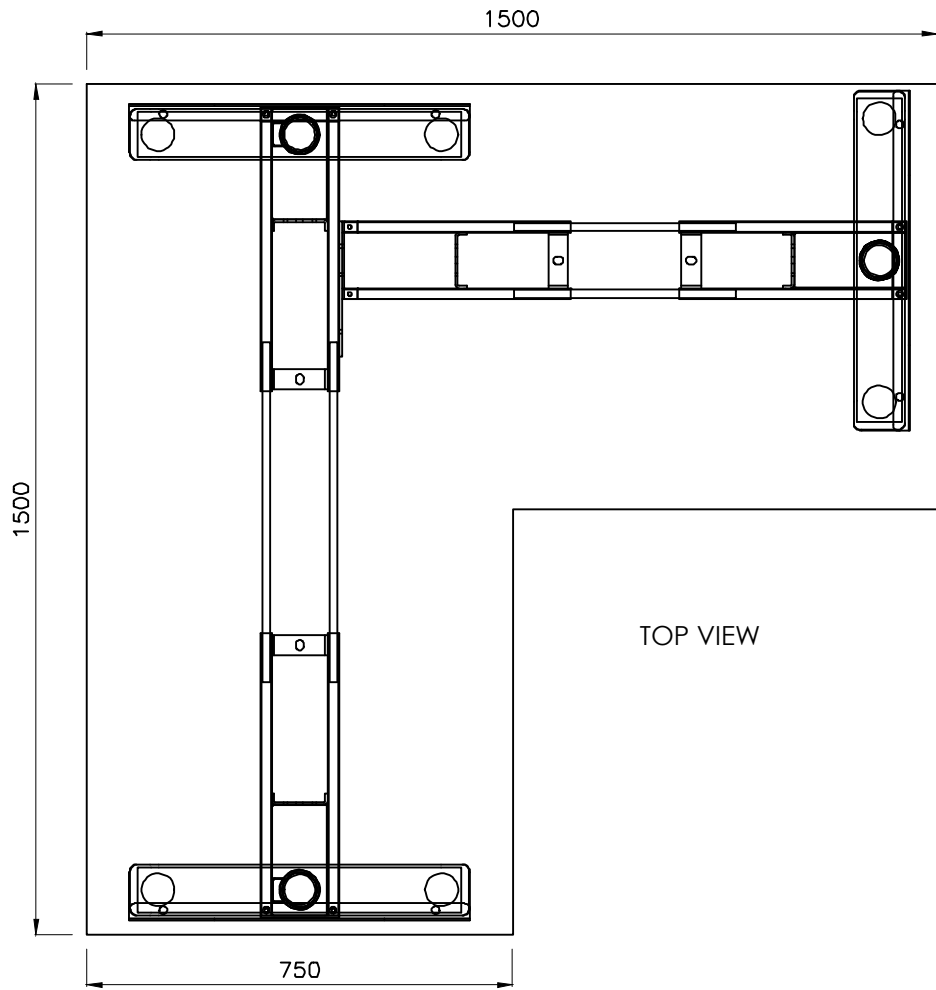

PRODUCT CODE:
EDR-WS-157-Round leg
ASSEMBLED SIZE:
1500L X 750W

REMARKS:
with Cable tray
2024
READY TO GO FURNITURE PTY LTD

READY2GO FURNITURE

PRODUCT CODE:
EDR-WS-157-Round Leg
ASSEMBLED SIZE:
1500L X 750W

REMARKS:
w/o Cable tray
2024
READY TO GO FURNITURE PTY LTD

TOP VIEW

FRONT VIEW

SIDE VIEW

PRODUCT CODE:
EDR-ARM+TRAY

ASSEMBLED SIZE:
-

REMARKS:
-

2023
READY TO GO FURNITURE PTY LTD