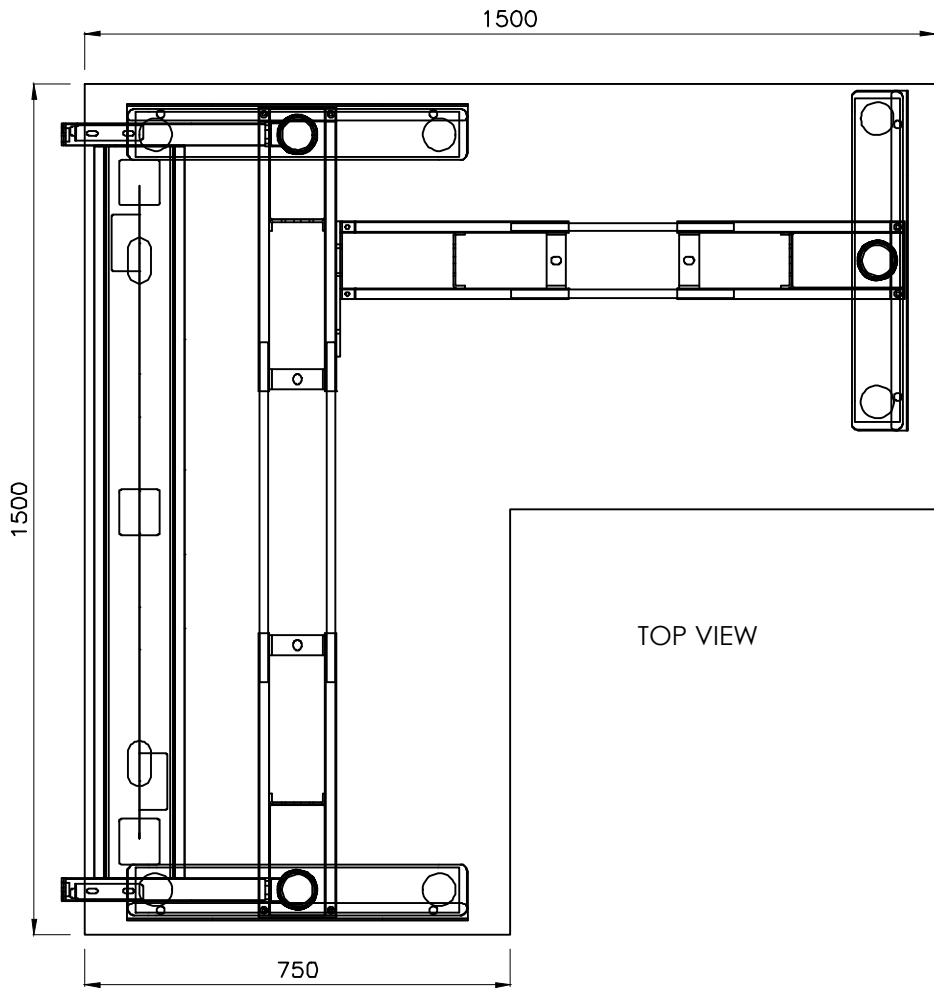

PRODUCT CODE:
EDR-WS-157-Round leg
ASSEMBLED SIZE:
1500L X 750W

REMARKS:
with Cable tray
2024
READY TO GO FURNITURE PTY LTD

READY2GO FURNITURE

PRODUCT CODE:
EDR-WS-157-Round Leg
ASSEMBLED SIZE:
1500L X 750W

REMARKS:
w/o Cable tray
2024
READY TO GO FURNITURE PTY LTD

TOP VIEW

FRONT VIEW

SIDE VIEW

PRODUCT CODE:
EDR-ARM+TRAY

ASSEMBLED SIZE:
-

REMARKS:
-

2023
READY TO GO FURNITURE PTY LTD