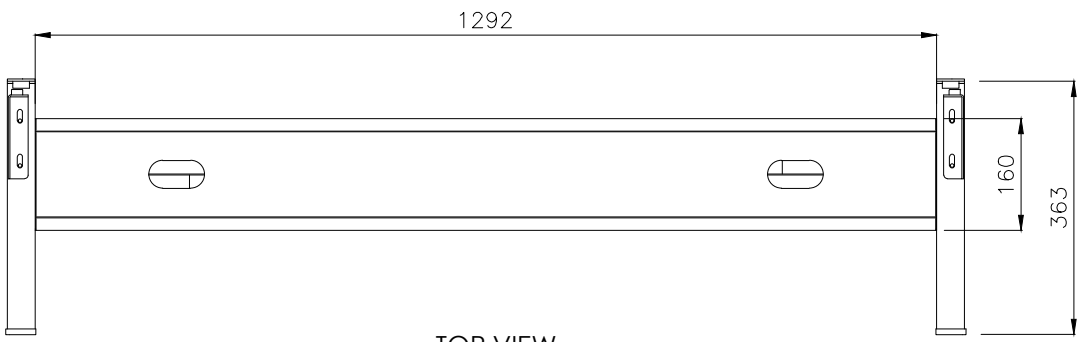

PRODUCT CODE:
EDR-WS-157-Round leg
ASSEMBLED SIZE:
1500L X 750W

REMARKS:
with Cable tray
2024
READY TO GO FURNITURE PTY LTD

READY2GO FURNITURE

PRODUCT CODE:
EDR-WS-157-Round Leg
ASSEMBLED SIZE:
1500L X 750W

REMARKS:
w/o Cable tray
2024
READY TO GO FURNITURE PTY LTD

TOP VIEW

FRONT VIEW

SIDE VIEW

PRODUCT CODE:
EDR-ARM+TRAY

ASSEMBLED SIZE:
-

REMARKS:
-

2023
READY TO GO FURNITURE PTY LTD