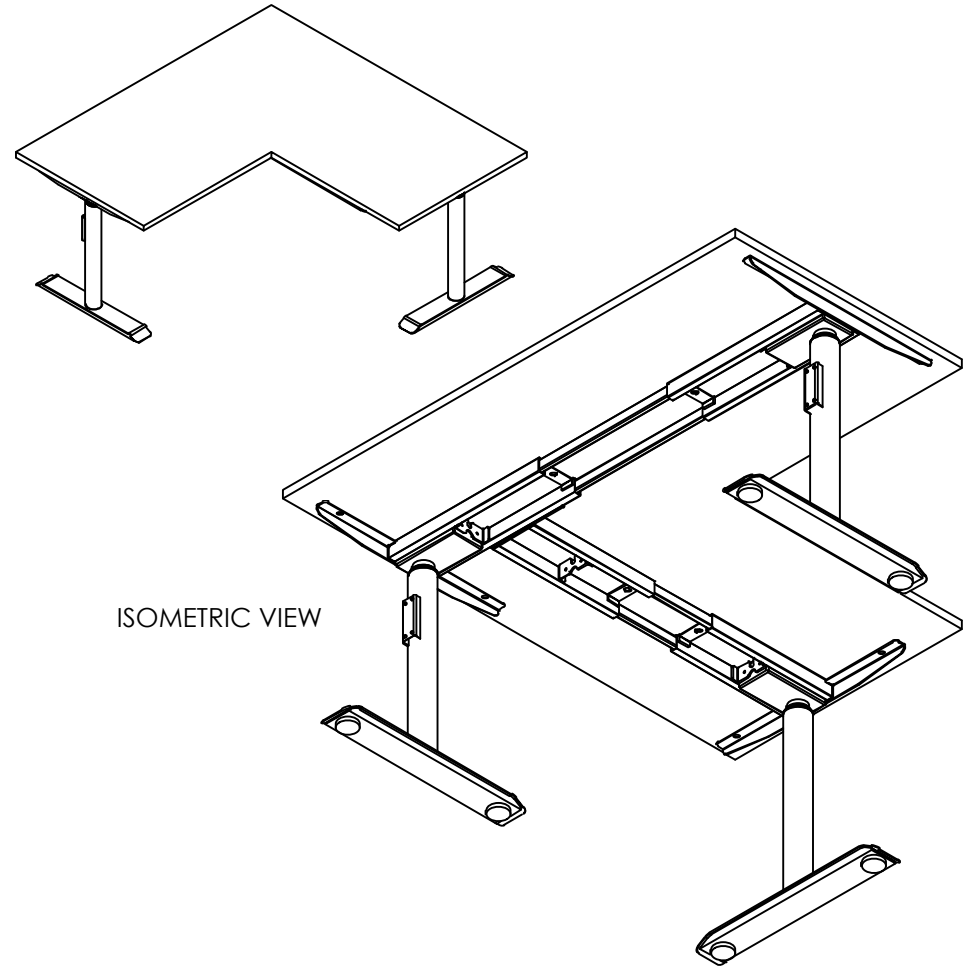

PRODUCT CODE:
EDR-WS-157-Round leg
ASSEMBLED SIZE:
1500L X 750W

REMARKS:
with Cable tray
2024
READY TO GO FURNITURE PTY LTD

READY2GO FURNITURE

PRODUCT CODE:
EDR-WS-157-Round Leg
ASSEMBLED SIZE:
1500L X 750W

REMARKS:
w/o Cable tray
2024
READY TO GO FURNITURE PTY LTD

TOP VIEW

FRONT VIEW

SIDE VIEW

PRODUCT CODE:
EDR-ARM+TRAY

ASSEMBLED SIZE:
-

REMARKS:
-

2023
READY TO GO FURNITURE PTY LTD