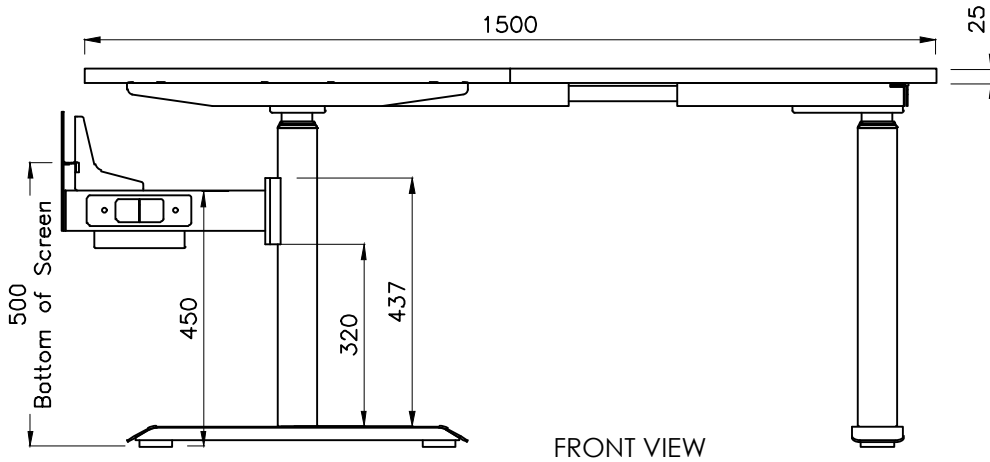

PRODUCT CODE:
EDR-WS-157-Round leg
ASSEMBLED SIZE:
1500L X 750W

REMARKS:
with Cable tray
2024
READY TO GO FURNITURE PTY LTD

READY2GO FURNITURE

PRODUCT CODE:
EDR-WS-157-Round Leg
ASSEMBLED SIZE:
1500L X 750W

REMARKS:
w/o Cable tray
2024
READY TO GO FURNITURE PTY LTD

TOP VIEW

FRONT VIEW

SIDE VIEW

PRODUCT CODE:
EDR-ARM+TRAY

ASSEMBLED SIZE:
-

REMARKS:
-

2023
READY TO GO FURNITURE PTY LTD