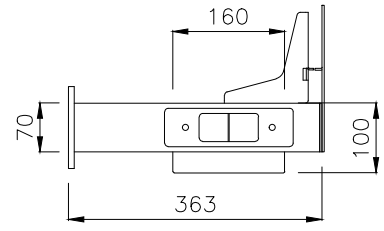

PRODUCT CODE:
EDR-WS-157-Round leg
ASSEMBLED SIZE:
1500L X 750W

REMARKS:
with Cable tray
2024
READY TO GO FURNITURE PTY LTD

READY2GO FURNITURE

PRODUCT CODE:
EDR-WS-157-Round Leg
ASSEMBLED SIZE:
1500L X 750W

REMARKS:
w/o Cable tray
2024
READY TO GO FURNITURE PTY LTD

TOP VIEW

FRONT VIEW

SIDE VIEW

PRODUCT CODE:
EDR-ARM+TRAY

ASSEMBLED SIZE:
-

REMARKS:
-

2023
READY TO GO FURNITURE PTY LTD