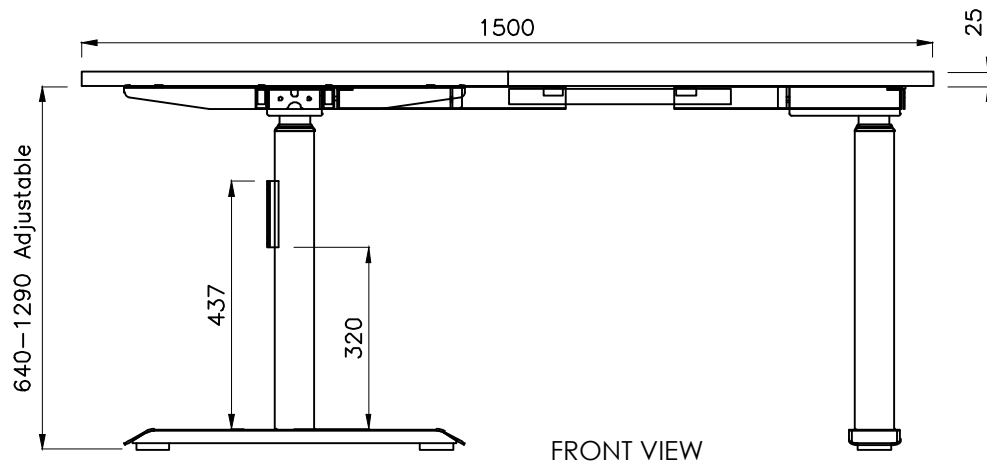

PRODUCT CODE:
EDR-WS-157-Round leg
ASSEMBLED SIZE:
1500L X 750W

REMARKS:
with Cable tray
2024
READY TO GO FURNITURE PTY LTD

READY2GO FURNITURE

PRODUCT CODE:
EDR-WS-157-Round Leg
ASSEMBLED SIZE:
1500L X 750W

REMARKS:
w/o Cable tray
2024
READY TO GO FURNITURE PTY LTD

TOP VIEW

FRONT VIEW

SIDE VIEW

PRODUCT CODE:
EDR-ARM+TRAY

ASSEMBLED SIZE:
-

REMARKS:
-

2023
READY TO GO FURNITURE PTY LTD