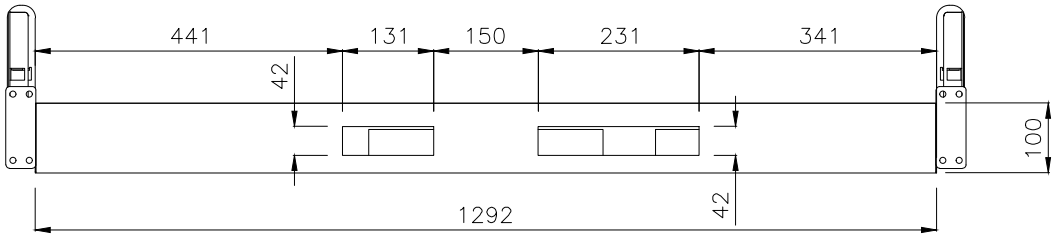

PRODUCT CODE:
EDR-WS-157-Round leg
ASSEMBLED SIZE:
1500L X 750W

REMARKS:
with Cable tray
2024
READY TO GO FURNITURE PTY LTD

READY2GO FURNITURE

PRODUCT CODE:
EDR-WS-157-Round Leg
ASSEMBLED SIZE:
1500L X 750W

REMARKS:
w/o Cable tray
2024
READY TO GO FURNITURE PTY LTD

TOP VIEW

FRONT VIEW

SIDE VIEW

PRODUCT CODE:
EDR-ARM+TRAY

ASSEMBLED SIZE:
-

REMARKS:
-

2023
READY TO GO FURNITURE PTY LTD