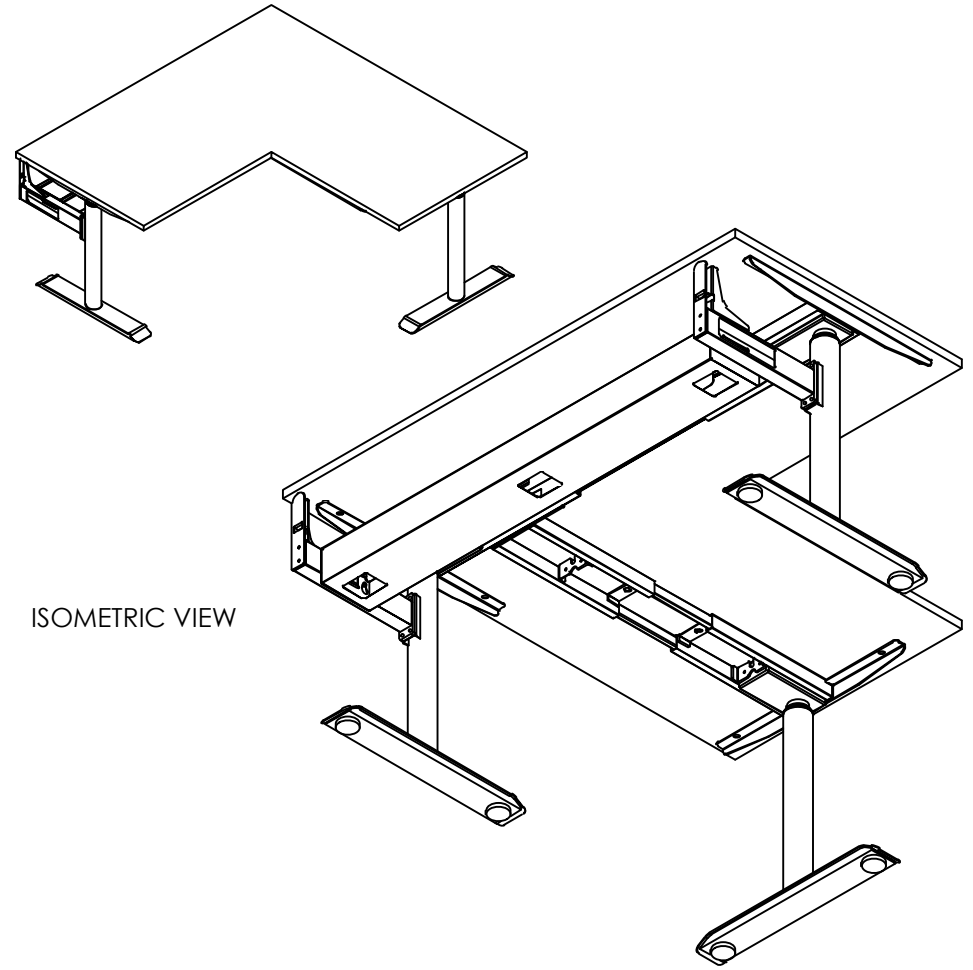

PRODUCT CODE:
EDR-WS-157-Round leg
ASSEMBLED SIZE:
1500L X 750W

REMARKS:
with Cable tray
2024
READY TO GO FURNITURE PTY LTD

READY2GO FURNITURE

PRODUCT CODE:
EDR-WS-157-Round Leg
ASSEMBLED SIZE:
1500L X 750W

REMARKS:
w/o Cable tray
2024
READY TO GO FURNITURE PTY LTD

TOP VIEW

FRONT VIEW

SIDE VIEW

PRODUCT CODE:
EDR-ARM+TRAY

ASSEMBLED SIZE:
-

REMARKS:
-

2023
READY TO GO FURNITURE PTY LTD