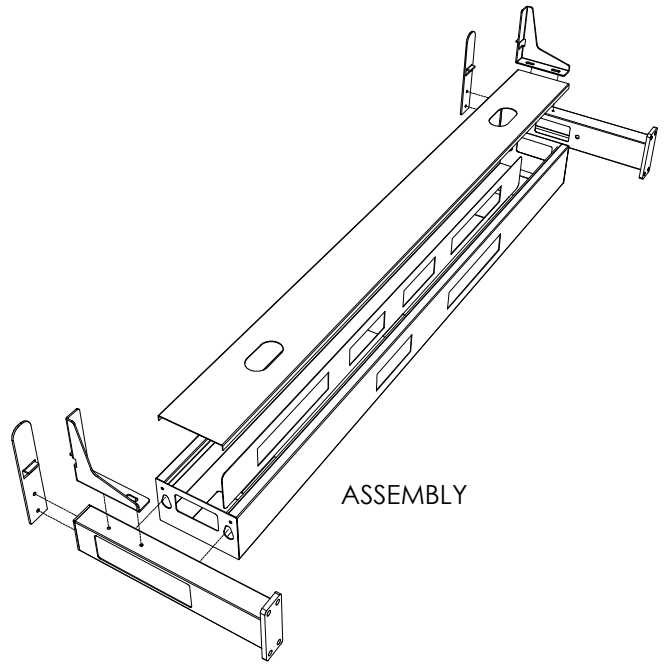

PRODUCT CODE:
EDR-WS-157-Round leg
ASSEMBLED SIZE:
1500L X 750W

REMARKS:
with Cable tray
2024
READY TO GO FURNITURE PTY LTD

READY2GO FURNITURE

PRODUCT CODE:
EDR-WS-157-Round Leg
ASSEMBLED SIZE:
1500L X 750W

REMARKS:
w/o Cable tray
2024
READY TO GO FURNITURE PTY LTD

TOP VIEW

FRONT VIEW

SIDE VIEW

PRODUCT CODE:
EDR-ARM+TRAY

ASSEMBLED SIZE:
-

REMARKS:
-

2023
READY TO GO FURNITURE PTY LTD