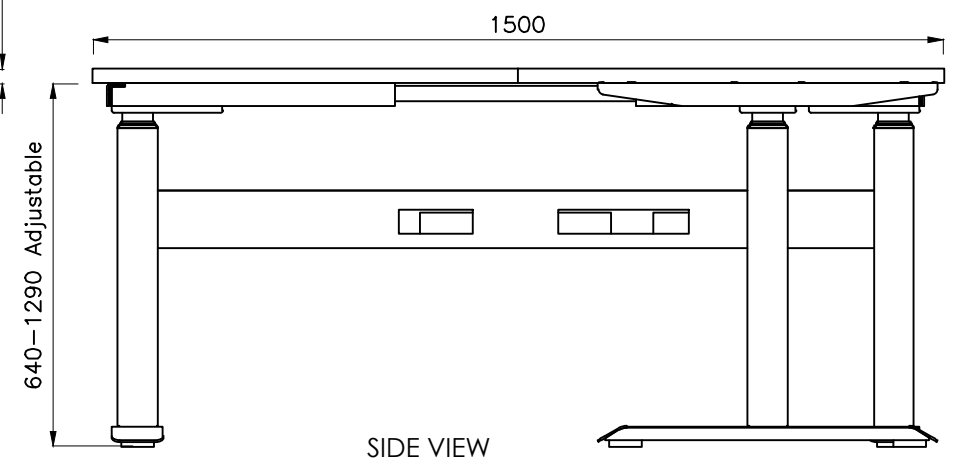

PRODUCT CODE:
EDR-WS-157-Round leg
ASSEMBLED SIZE:
1500L X 750W

REMARKS:
with Cable tray
2024
READY TO GO FURNITURE PTY LTD

READY2GO FURNITURE

PRODUCT CODE:
EDR-WS-157-Round Leg
ASSEMBLED SIZE:
1500L X 750W

REMARKS:
w/o Cable tray
2024
READY TO GO FURNITURE PTY LTD

TOP VIEW

FRONT VIEW

SIDE VIEW

PRODUCT CODE:
EDR-ARM+TRAY

ASSEMBLED SIZE:
-

REMARKS:
-

2023
READY TO GO FURNITURE PTY LTD