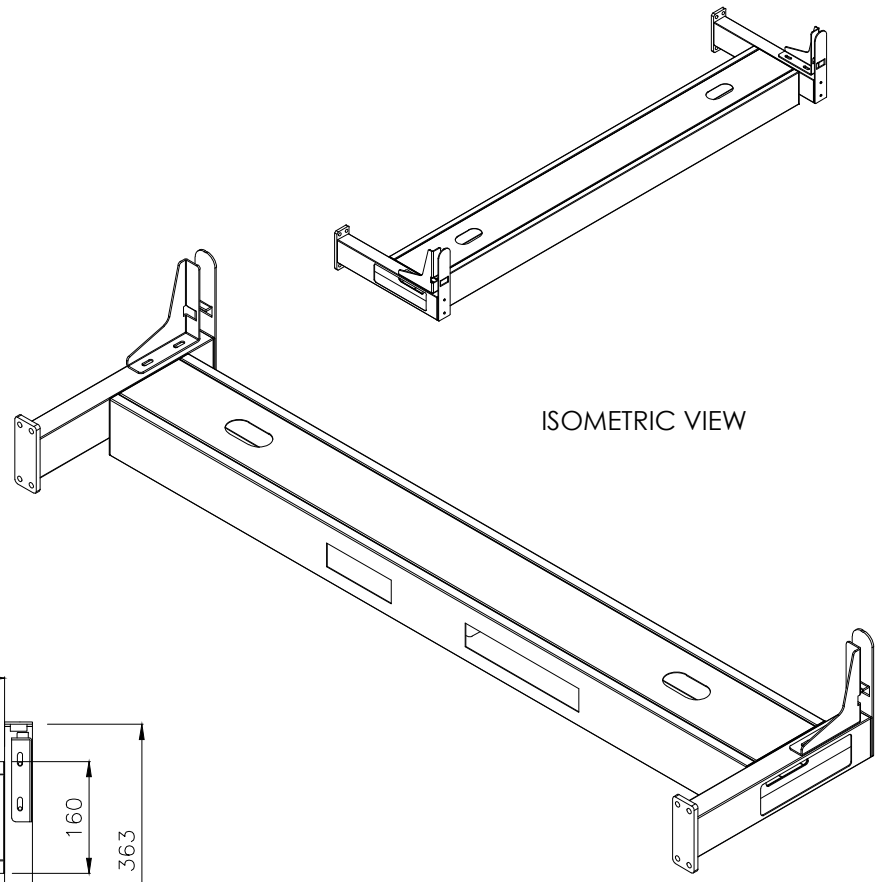

PRODUCT CODE:
EDR-WS-157-Round leg
ASSEMBLED SIZE:
1500L X 750W

REMARKS:
with Cable tray
2024
READY TO GO FURNITURE PTY LTD

READY2GO FURNITURE

PRODUCT CODE:
EDR-WS-157-Round Leg
ASSEMBLED SIZE:
1500L X 750W

REMARKS:
w/o Cable tray
2024
READY TO GO FURNITURE PTY LTD

TOP VIEW

FRONT VIEW

SIDE VIEW

PRODUCT CODE:
EDR-ARM+TRAY

ASSEMBLED SIZE:
-

REMARKS:
-

2023
READY TO GO FURNITURE PTY LTD