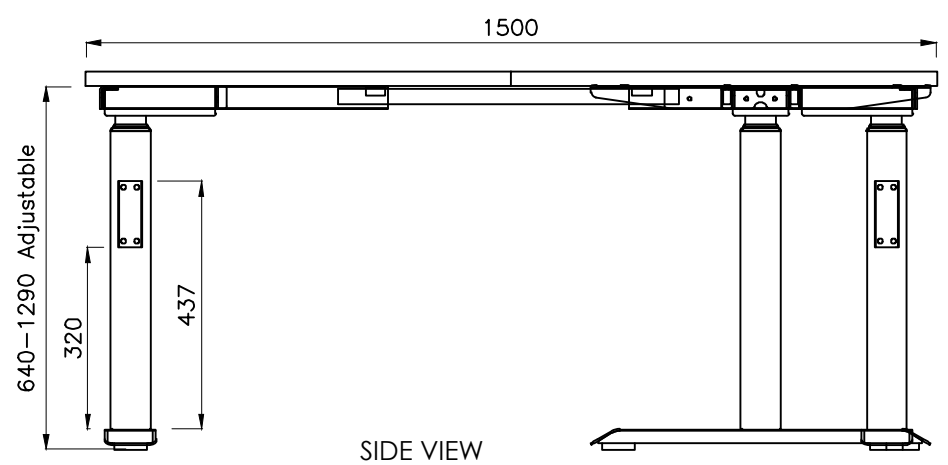

PRODUCT CODE:
EDR-WS-157-Round leg
ASSEMBLED SIZE:
1500L X 750W

REMARKS:
with Cable tray
2024
READY TO GO FURNITURE PTY LTD

READY2GO FURNITURE

PRODUCT CODE:
EDR-WS-157-Round Leg
ASSEMBLED SIZE:
1500L X 750W

REMARKS:
w/o Cable tray
2024
READY TO GO FURNITURE PTY LTD

TOP VIEW

FRONT VIEW

SIDE VIEW

PRODUCT CODE:
EDR-ARM+TRAY

ASSEMBLED SIZE:
-

REMARKS:
-

2023
READY TO GO FURNITURE PTY LTD