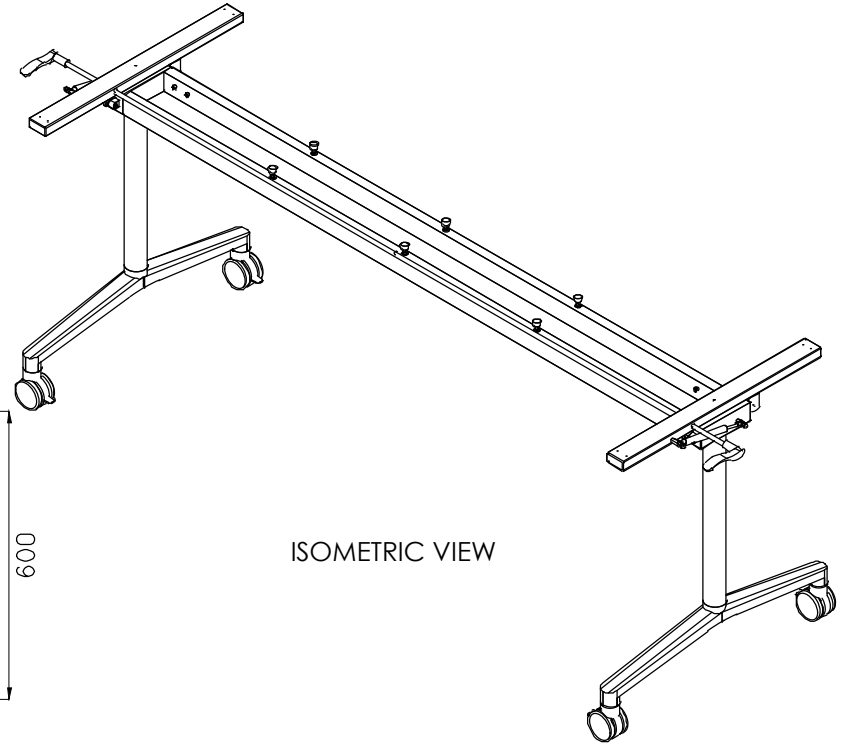

TOP VIEW

FRONT VIEW

SIDE VIEW

PRODUCT CODE: FLIP24-HD  
ASSEMBLED SIZE: -

REMARKS: Tech Sheet  
2024  
READY TO GO FURNITURE PTY LTD

TOP VIEW

FRONT VIEW

SIDE VIEW