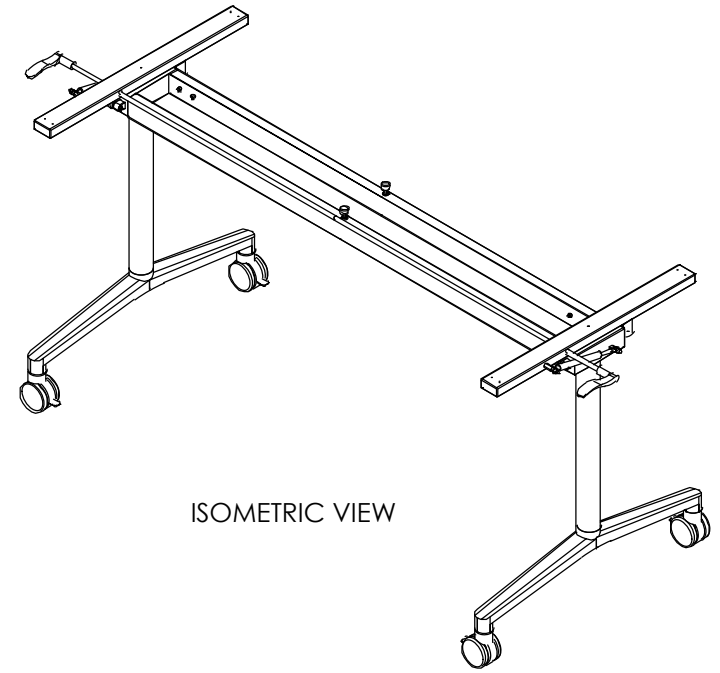

PRODUCT CODE: FLIP15-HD  
ASSEMBLED SIZE: -

REMARKS: Tech Sheet  
2024  
READY TO GO FURNITURE PTY LTD

TOP VIEW

FRONT VIEW

SIDE VIEW

PRODUCT CODE: FLIP18-HD  
ASSEMBLED SIZE: -

REMARKS: Tech Sheet  
2024  
READY TO GO FURNITURE PTY LTD

TOP VIEW

FRONT VIEW

SIDE VIEW

PRODUCT CODE: FLIP24-HD  
ASSEMBLED SIZE: -

REMARKS: Tech Sheet  
2024  
READY TO GO FURNITURE PTY LTD

TOP VIEW

FRONT VIEW

SIDE VIEW