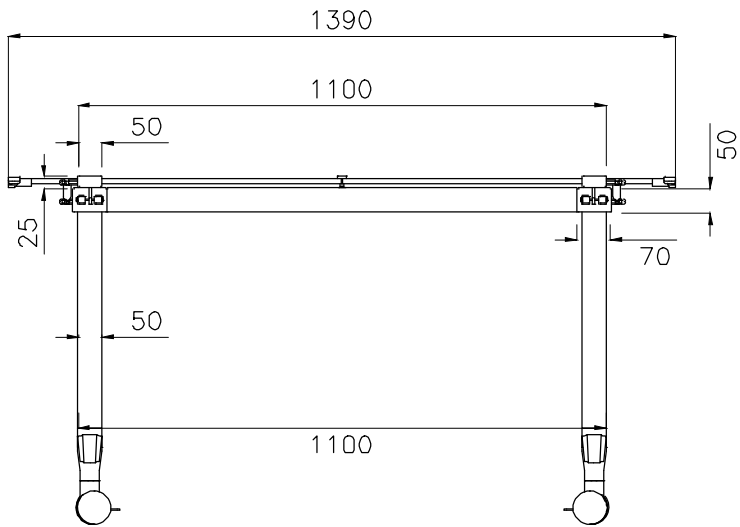

PRODUCT CODE: FLIP15-HD  
ASSEMBLED SIZE: -

REMARKS: Tech Sheet  
2024  
READY TO GO FURNITURE PTY LTD

TOP VIEW

FRONT VIEW

SIDE VIEW

PRODUCT CODE: FLIP18-HD  
ASSEMBLED SIZE: -

REMARKS: Tech Sheet  
2024  
READY TO GO FURNITURE PTY LTD

TOP VIEW

FRONT VIEW

SIDE VIEW

PRODUCT CODE: FLIP24-HD  
ASSEMBLED SIZE: -

REMARKS: Tech Sheet  
2024  
READY TO GO FURNITURE PTY LTD

TOP VIEW

FRONT VIEW

SIDE VIEW