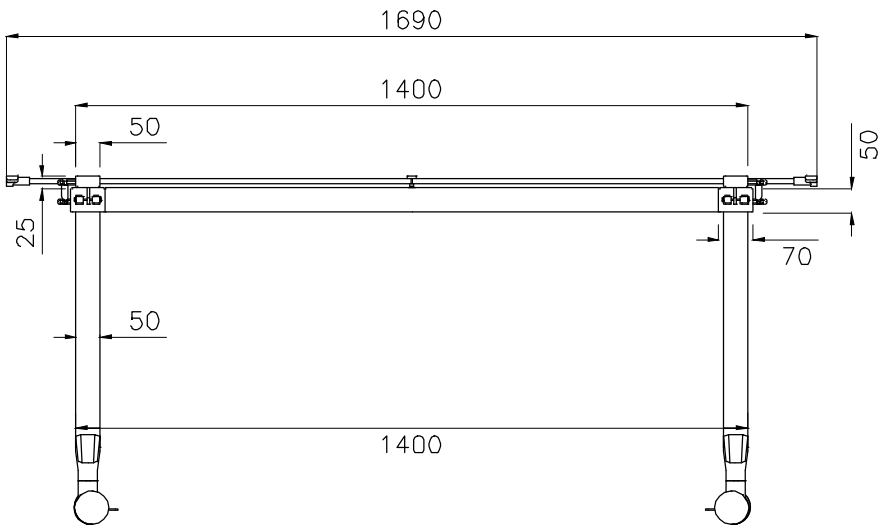

PRODUCT CODE: FLIP15-HD  
ASSEMBLED SIZE: -

REMARKS: Tech Sheet  
2024  
READY TO GO FURNITURE PTY LTD

TOP VIEW

FRONT VIEW

SIDE VIEW

PRODUCT CODE: FLIP18-HD  
ASSEMBLED SIZE: -

REMARKS: Tech Sheet  
2024  
READY TO GO FURNITURE PTY LTD

TOP VIEW

FRONT VIEW

SIDE VIEW

PRODUCT CODE: FLIP24-HD  
ASSEMBLED SIZE: -

REMARKS: Tech Sheet  
2024  
READY TO GO FURNITURE PTY LTD

TOP VIEW

FRONT VIEW

SIDE VIEW