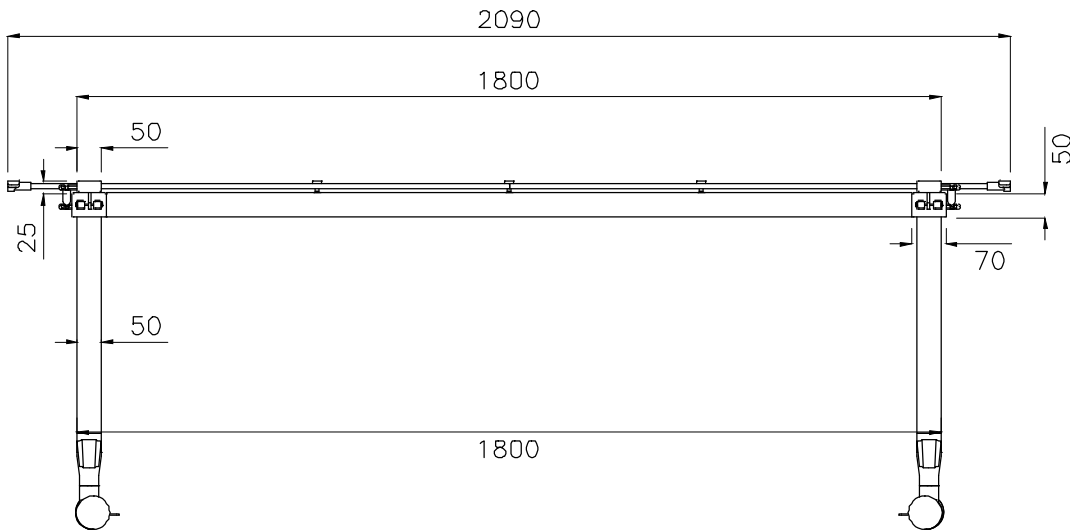

TOP VIEW

FRONT VIEW

SIDE VIEW

PRODUCT CODE: FLIP24-HD  
ASSEMBLED SIZE: -

REMARKS: Tech Sheet  
2024  
READY TO GO FURNITURE PTY LTD

TOP VIEW

FRONT VIEW

SIDE VIEW