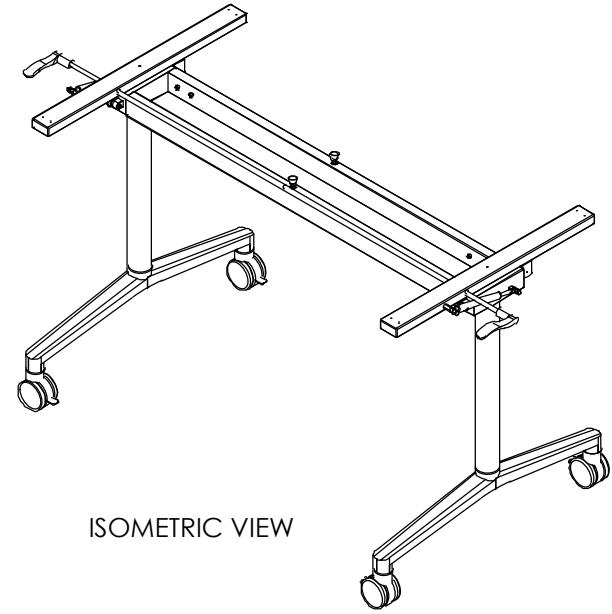

PRODUCT CODE: FLIP15-HD  
ASSEMBLED SIZE: -

REMARKS: Tech Sheet  
2024  
READY TO GO FURNITURE PTY LTD

TOP VIEW

FRONT VIEW

SIDE VIEW

PRODUCT CODE: FLIP18-HD  
ASSEMBLED SIZE: -

REMARKS: Tech Sheet  
2024  
READY TO GO FURNITURE PTY LTD

TOP VIEW

FRONT VIEW

SIDE VIEW

PRODUCT CODE: FLIP24-HD  
ASSEMBLED SIZE: -

REMARKS: Tech Sheet  
2024  
READY TO GO FURNITURE PTY LTD

TOP VIEW

FRONT VIEW

SIDE VIEW