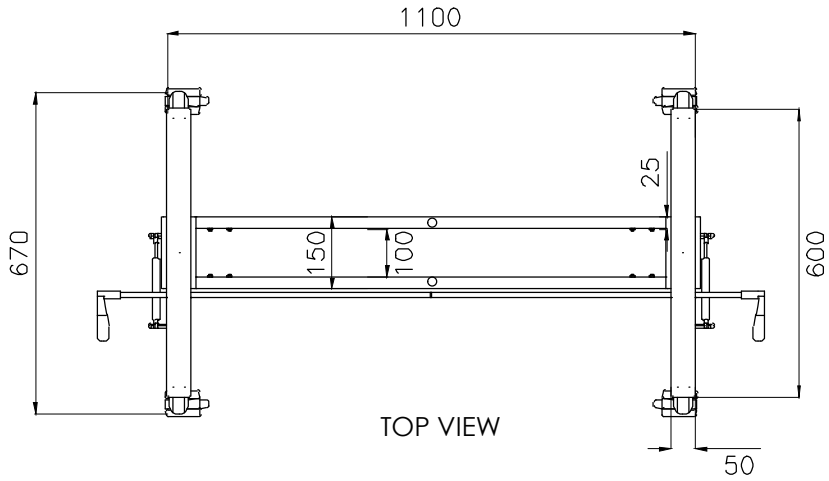

PRODUCT CODE: FLIP15-HD  
ASSEMBLED SIZE: -

REMARKS: Tech Sheet  
2024  
READY TO GO FURNITURE PTY LTD

TOP VIEW

FRONT VIEW

SIDE VIEW

PRODUCT CODE: FLIP18-HD  
ASSEMBLED SIZE: -

REMARKS: Tech Sheet  
2024  
READY TO GO FURNITURE PTY LTD

TOP VIEW

FRONT VIEW

SIDE VIEW

PRODUCT CODE: FLIP24-HD  
ASSEMBLED SIZE: -

REMARKS: Tech Sheet  
2024  
READY TO GO FURNITURE PTY LTD

TOP VIEW

FRONT VIEW

SIDE VIEW