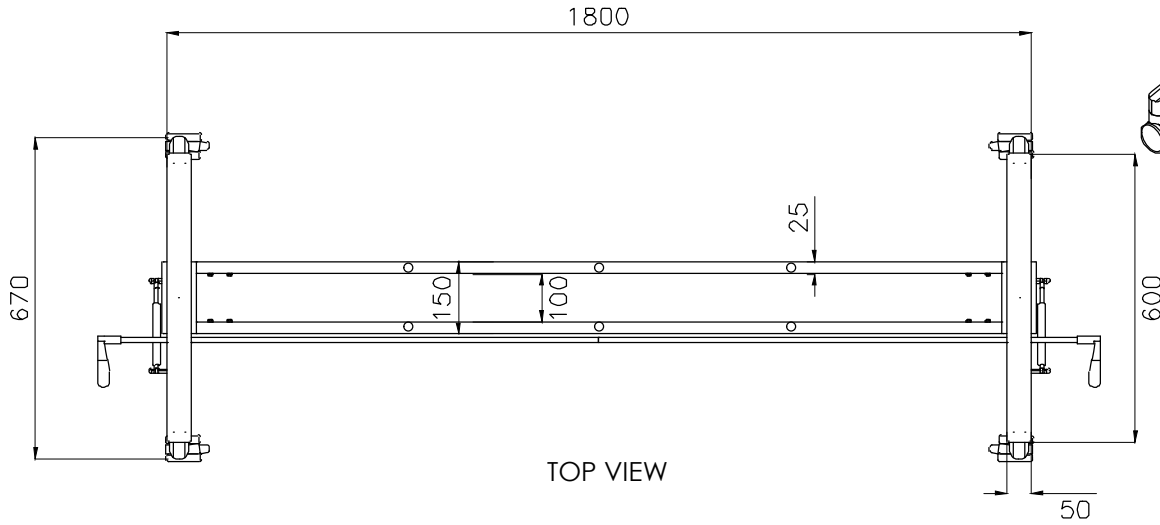

TOP VIEW

FRONT VIEW

SIDE VIEW

PRODUCT CODE: FLIP24-HD  
ASSEMBLED SIZE: -

REMARKS: Tech Sheet  
2024  
READY TO GO FURNITURE PTY LTD

TOP VIEW

FRONT VIEW

SIDE VIEW