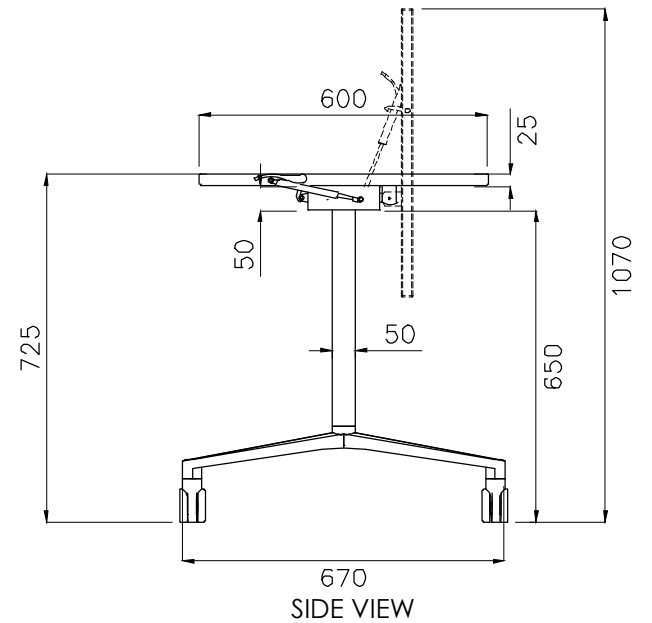

TOP VIEW

FRONT VIEW

SIDE VIEW

PRODUCT CODE: FLIP24-HD  
ASSEMBLED SIZE: -

REMARKS: Tech Sheet  
2024  
READY TO GO FURNITURE PTY LTD

TOP VIEW

FRONT VIEW

SIDE VIEW