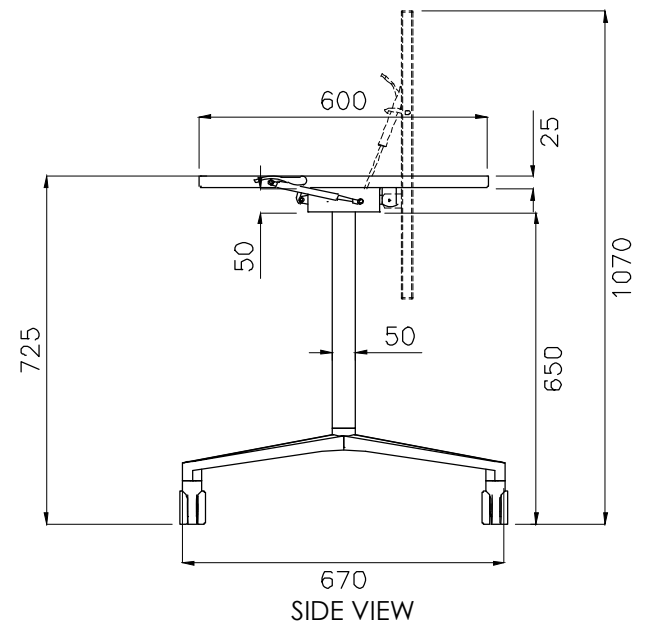

PRODUCT CODE: FLIP15-HD  
ASSEMBLED SIZE: -

REMARKS: Tech Sheet  
2024  
READY TO GO FURNITURE PTY LTD

TOP VIEW

FRONT VIEW

SIDE VIEW

PRODUCT CODE: FLIP18-HD  
ASSEMBLED SIZE: -

REMARKS: Tech Sheet  
2024  
READY TO GO FURNITURE PTY LTD

TOP VIEW

FRONT VIEW

SIDE VIEW

PRODUCT CODE: FLIP24-HD  
ASSEMBLED SIZE: -

REMARKS: Tech Sheet  
2024  
READY TO GO FURNITURE PTY LTD

TOP VIEW

FRONT VIEW

SIDE VIEW