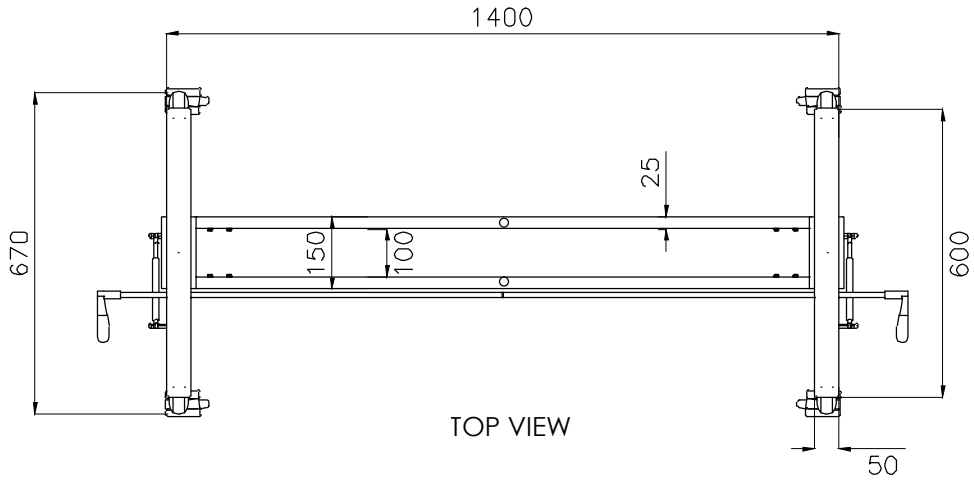

PRODUCT CODE: FLIP15-HD  
ASSEMBLED SIZE: -

REMARKS: Tech Sheet  
2024  
READY TO GO FURNITURE PTY LTD

TOP VIEW

FRONT VIEW

SIDE VIEW

PRODUCT CODE: FLIP18-HD  
ASSEMBLED SIZE: -

REMARKS: Tech Sheet  
2024  
READY TO GO FURNITURE PTY LTD

TOP VIEW

FRONT VIEW

SIDE VIEW

PRODUCT CODE: FLIP24-HD  
ASSEMBLED SIZE: -

REMARKS: Tech Sheet  
2024  
READY TO GO FURNITURE PTY LTD

TOP VIEW

FRONT VIEW

SIDE VIEW