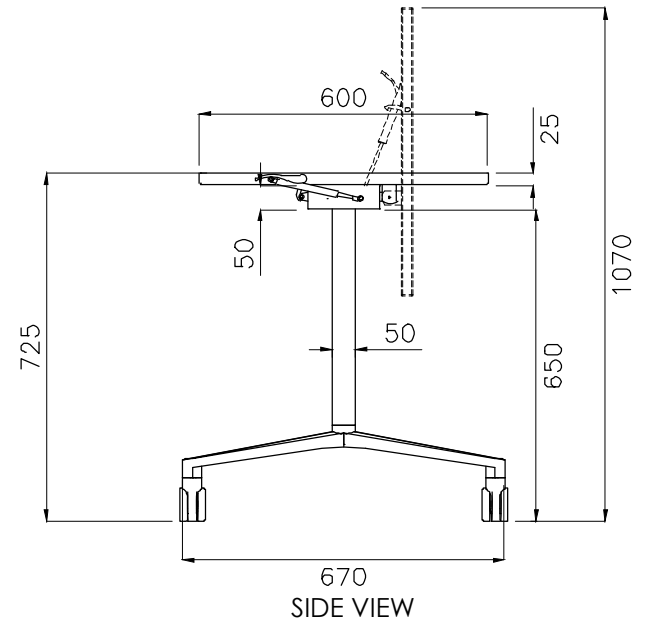

PRODUCT CODE: FLIP15-HD  
ASSEMBLED SIZE: -

REMARKS: Tech Sheet  
2024  
READY TO GO FURNITURE PTY LTD

TOP VIEW

FRONT VIEW

SIDE VIEW

PRODUCT CODE: FLIP18-HD  
ASSEMBLED SIZE: -

REMARKS: Tech Sheet  
2024  
READY TO GO FURNITURE PTY LTD

TOP VIEW

FRONT VIEW

SIDE VIEW

PRODUCT CODE: FLIP24-HD  
ASSEMBLED SIZE: -

REMARKS: Tech Sheet  
2024  
READY TO GO FURNITURE PTY LTD

TOP VIEW

FRONT VIEW

SIDE VIEW