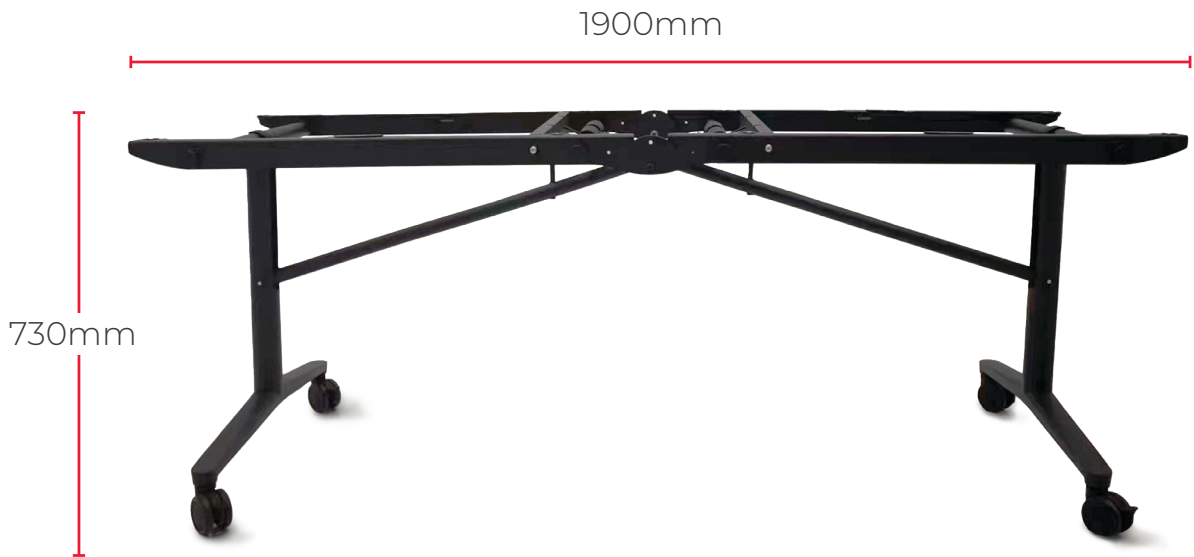

FOLDING TABLE

Ready To Go Furniture assumes no responsibility or liability for any errors or omissions in the content of this site and document. The information contained in this site is provided on an "as is" basis with no guarantees of completeness, accuracy, usefulness or timeliness.