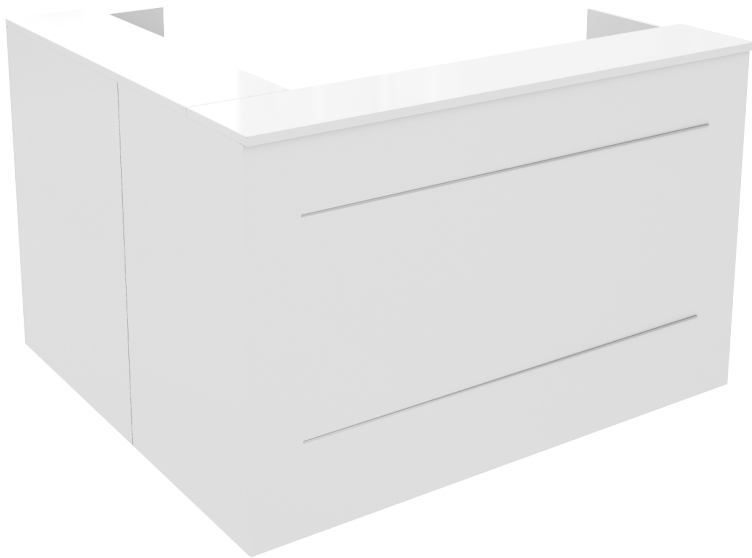

Full Front Reception Desk

R2O-DFF187 / R2O-FFR96 / R2O-FFL96

FEATURES

- Full front reception desk
- Chrome strips
- 345mm clearance under hob
- 25mm desktop with 2 x cable holes
- 2 x decorative metal stripping on front panel

COLOUR

-  Beech/White
-  Wild Oak/White
-  White/White

Full Front Reception Desk

Full Front Reception Desk (R2O-DFF187)

- Assembled: 1850L x 775D x 1100H
 - 3 Cartons: 86KG / 0.16m³
 - 1. FF18 (A) - 1895L x 1125W x 70H
 - 2. FF18 (B) - 1125L x 805W x 60H
-

Full Front Reception Return (R2O-FFR96)

- Assembled: 918L x 615D x 1100H
- 2 Cartons: 43KG / 0.13m³
- 1. FFR - 1435L x 995D x 75H
- 2. RT96 - 950L x 650W x 40H