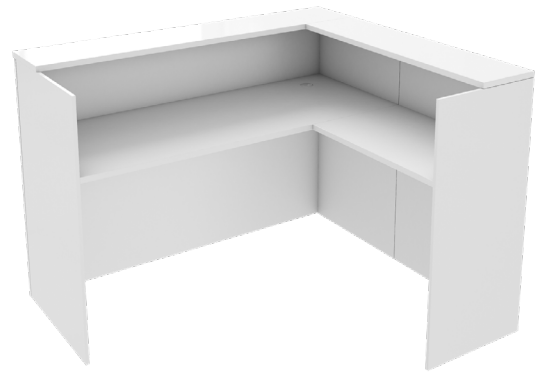

Full Front Reception Desk

R2O-DFF187 / R2O-FFR96 / R2O-FFL96

FEATURES

- Full front reception desk
- Chrome strips
- 345mm clearance under hob
- 25mm desktop with 2 x cable holes
- 2 x decorative metal stripping on front panel

COLOUR

-  Beech/White
-  Wild Oak/White
-  White/White

Full Front Reception Desk

Full Front Reception Desk (R2O-DFF187)

- Assembled: 1850L x 775D x 1100H
 - 3 Cartons: 86KG / 0.16m³
 - 1. FF18 (A) - 1895L x 1125W x 70H
 - 2. FF18 (B) - 1125L x 805W x 60H
-

Full Front Reception Return (R2O-FFR96)

- Assembled: 918L x 615D x 1100H
- 2 Cartons: 43KG / 0.13m³
- 1. FFR - 1435L x 995D x 75H
- 2. RT96 - 950L x 650W x 40H