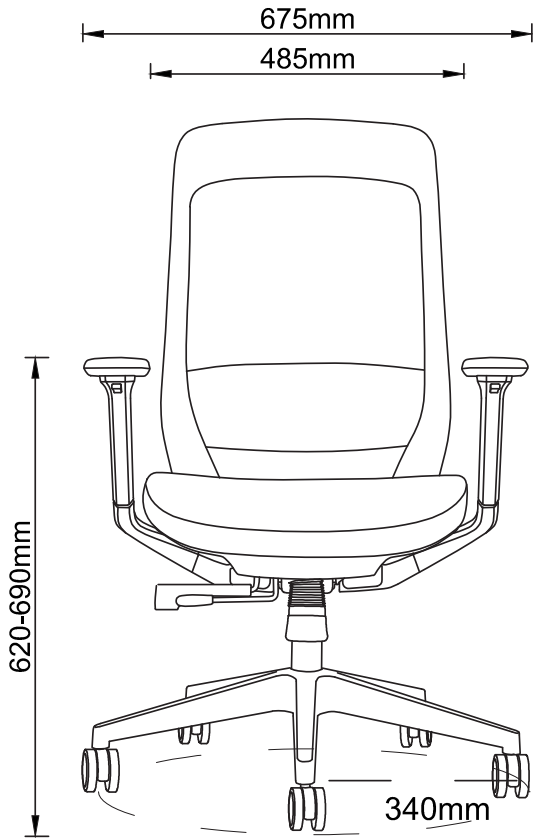

HIROKO

Ready To Go Furniture assumes no responsibility or liability for any errors or omissions in the content of this site and document. The information contained in this site is provided on an "as is" basis with no guarantees of completeness, accuracy, usefulness or timeliness.