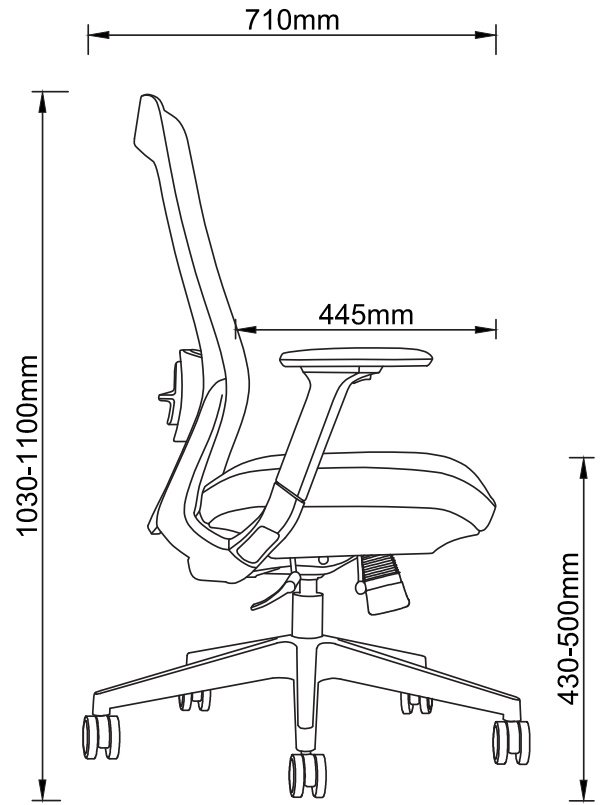

HIROKO

HI-B / HI-G

FEATURES

- HIROKO High Back Ergonomic Chair
- Ergo Shaped high density seat foam
- Adjustable arms with Slide and Swivel Soft PU Pad
- Heavy Duty mechanism with tension control, 4 position Tilt and Seat Slider
- Black Nylon 60mm Castors and Arch Base
- 7 Year Warranty rated to 140 Kilogram Users
- Grey Nylon Chair Frame with Grey Mesh Back and Grey Fabric Seat

COLOUR

Black

Grey

HIROKO

Ready To Go Furniture assumes no responsibility or liability for any errors or omissions in the content of this site and document. The information contained in this site is provided on an "as is" basis with no guarantees of completeness, accuracy, usefulness or timeliness.