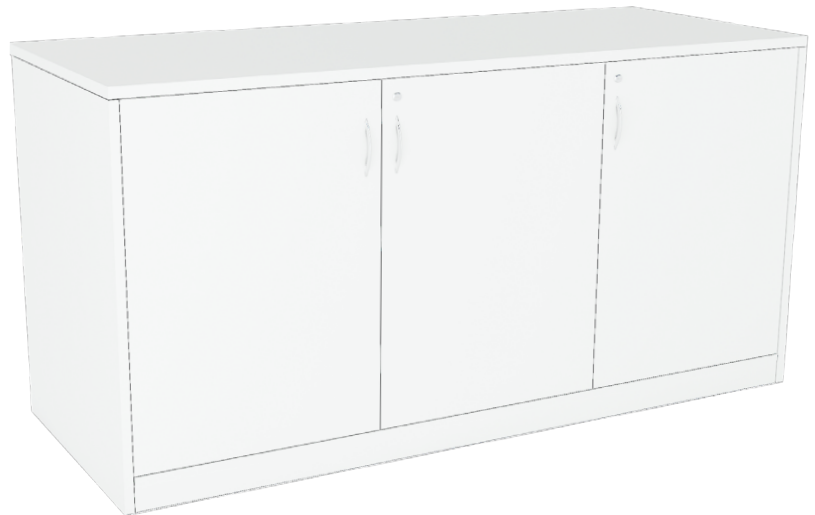

# Hinged Door Credenza

R20-HU12 / R20-HU15 / R20 - HU18

## FEATURES

- Hinged Door Locking Credenza
- 900H x 600D
- 900 and 1200 units have 2x Doors
- 1500 3x Doors
- 1800 4x Doors
- 24mm Rear Overhang for Skirting
- Longer 128mm Handles
- 1 internal adjustable shelf
- 774mm Internal height clearance

## COLOUR

White

Wild Oak

## **R2O-HINCUI9 Hinged Door Credenza 900L**

**Assembled: 900L x 600D x 900H**

- 1 Carton: 960L x 920W x 150H / 52KG / 0.132m<sup>3</sup>
  - Only size with the option of white OR wild oak
- 