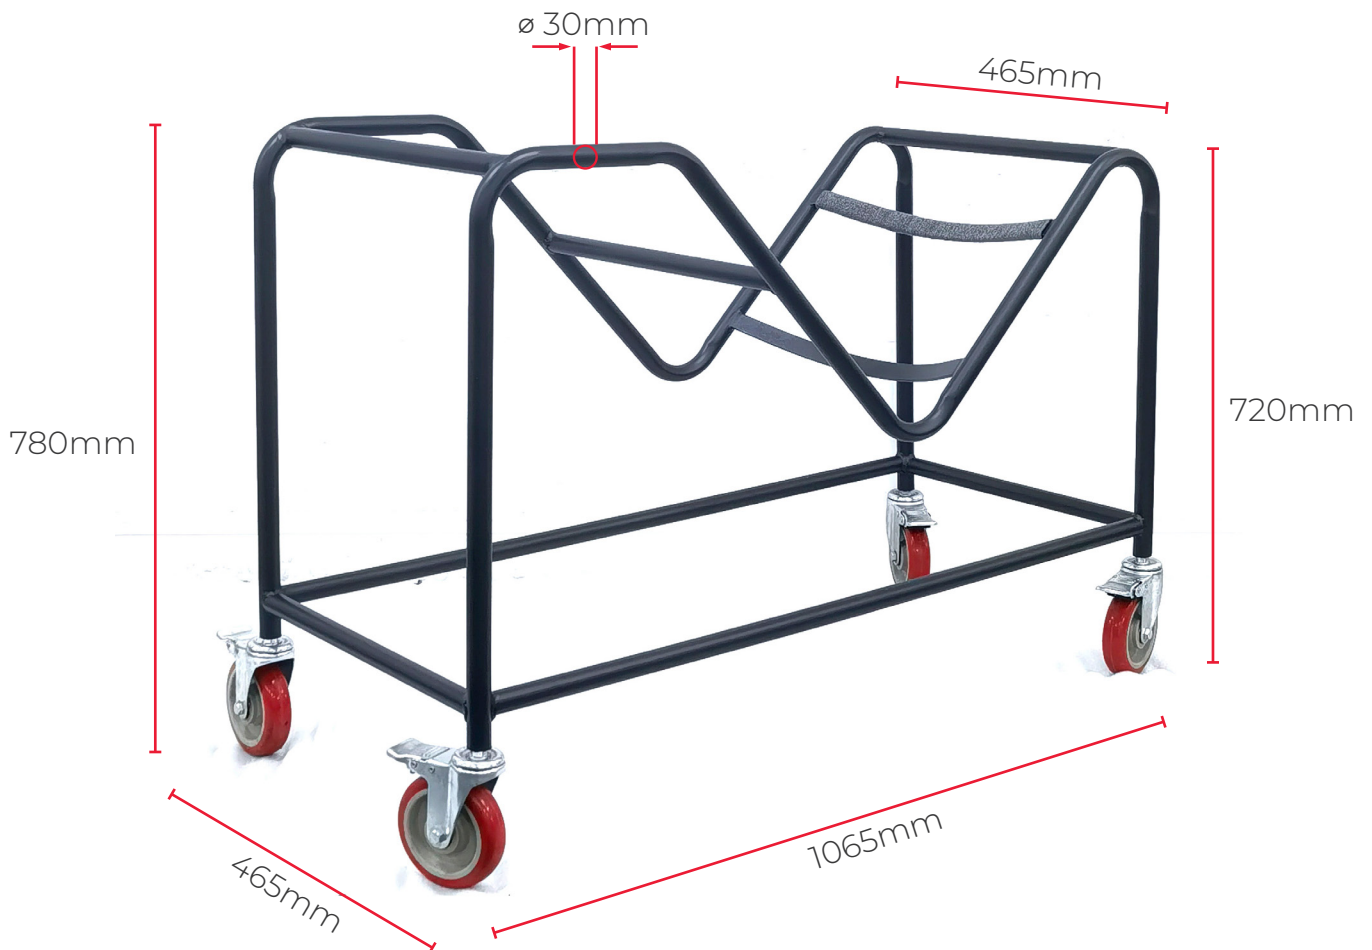

LAYLA TROLLEY

LAY-TROL

FEATURES

- Black Trolley
- Stackable on Layla Trolley
 - *Plastic Shell - 20pcs
 - *Shell with Seat Pad - 15pcs
 - *Full Upholstery - 15pcs
- 30mm Tubular Radius

Please Note: The upholstered seats can compress the foam if stored for long periods.

COLOUR

Black

LAYLA TROLLEY

Length: 1065mm

Front Height: 720mm

Tube Diameter: 30mm

Width: 465mm

Back Height: 780mm

Overall: 1065L x 465W x 780H

Ready To Go Furniture assumes no responsibility or liability for any errors or omissions in the content of this site and document. The information contained in this site is provided on an "as is" basis with no guarantees of completeness, accuracy, usefulness or timeliness.
