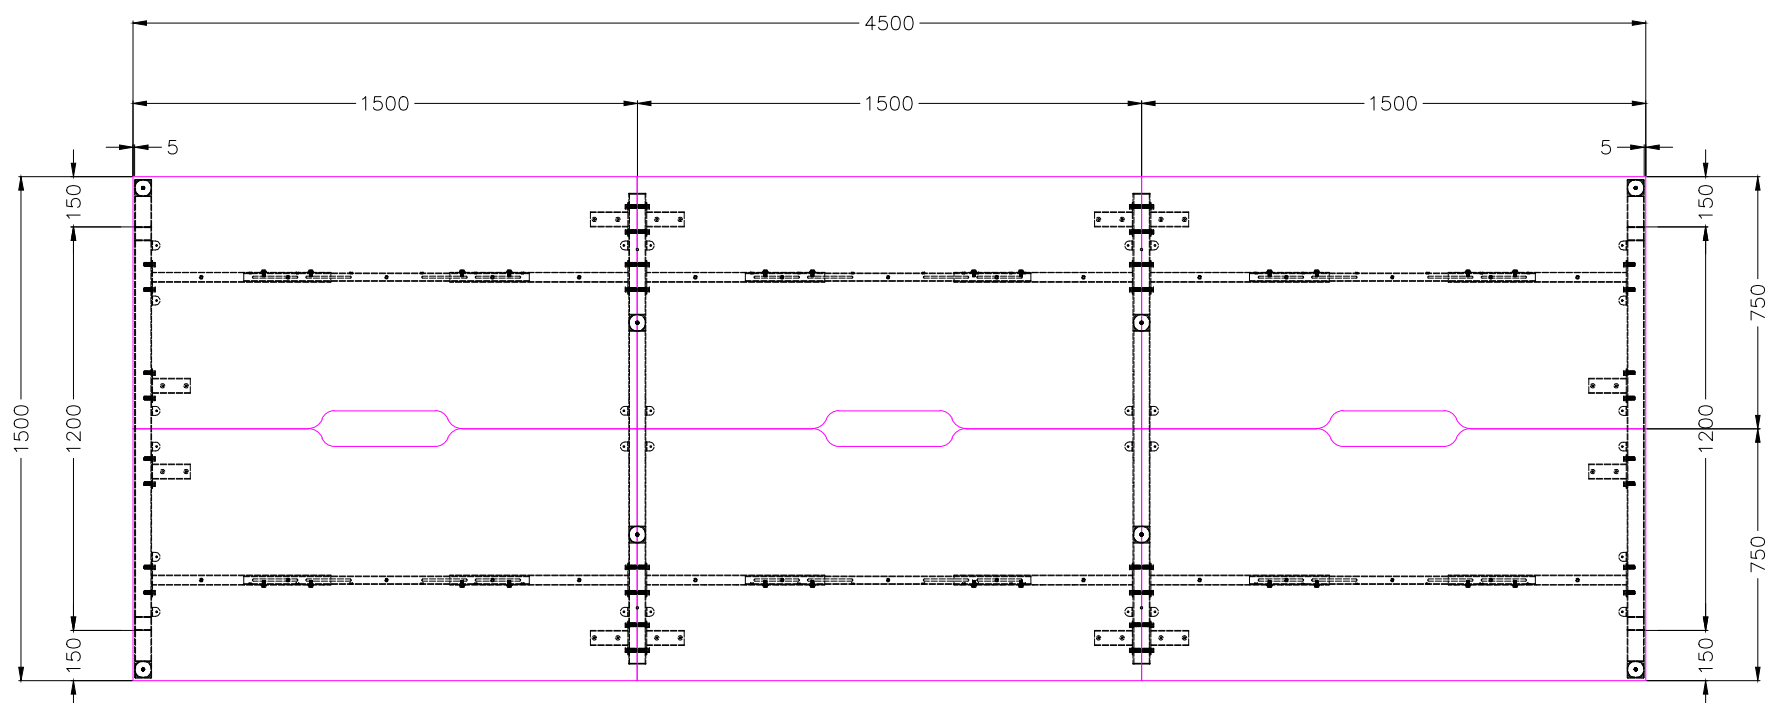

ISOMETRIC VIEW

SIDE VIEW

TOP VIEW

FRONT VIEW

READY2GO FURNITURE

PRODUCT CODE:

AN-IND157-6

REMARKS:

AN-LE15 + ST-AB1218

ASSEMBLED SIZE:

4500L x 1500D x 730H

© 2020
READY TO GO FURNITURE PTY LTD