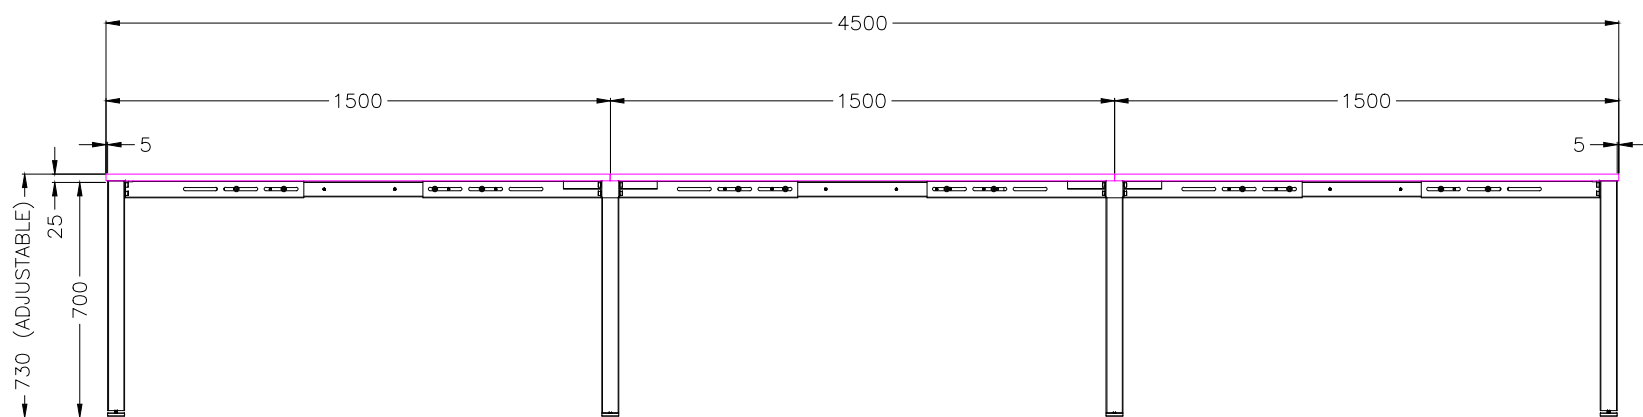

ISOMETRIC VIEW

SIDE VIEW

TOP VIEW

FRONT VIEW

READY2GO FURNITURE

PRODUCT CODE:

AN-IND157-6

REMARKS:

AN-LE15 + ST-AB1218

ASSEMBLED SIZE:

4500L x 1500D x 730H

© 2020
READY TO GO FURNITURE PTY LTD