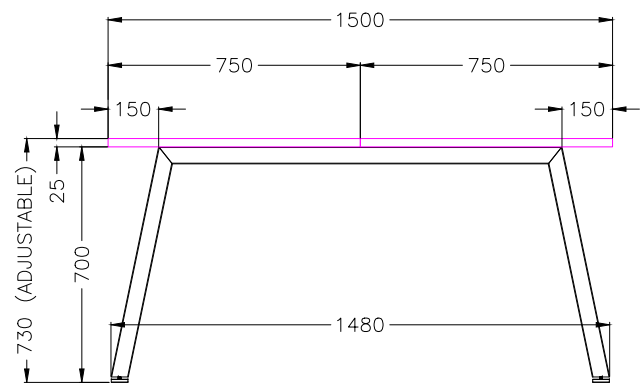

ISOMETRIC VIEW

SIDE VIEW

TOP VIEW

FRONT VIEW

READY2GO FURNITURE

PRODUCT CODE:

AN-IND157-6

REMARKS:

AN-LE15 + ST-AB1218

ASSEMBLED SIZE:

4500L x 1500D x 730H

© 2020
READY TO GO FURNITURE PTY LTD