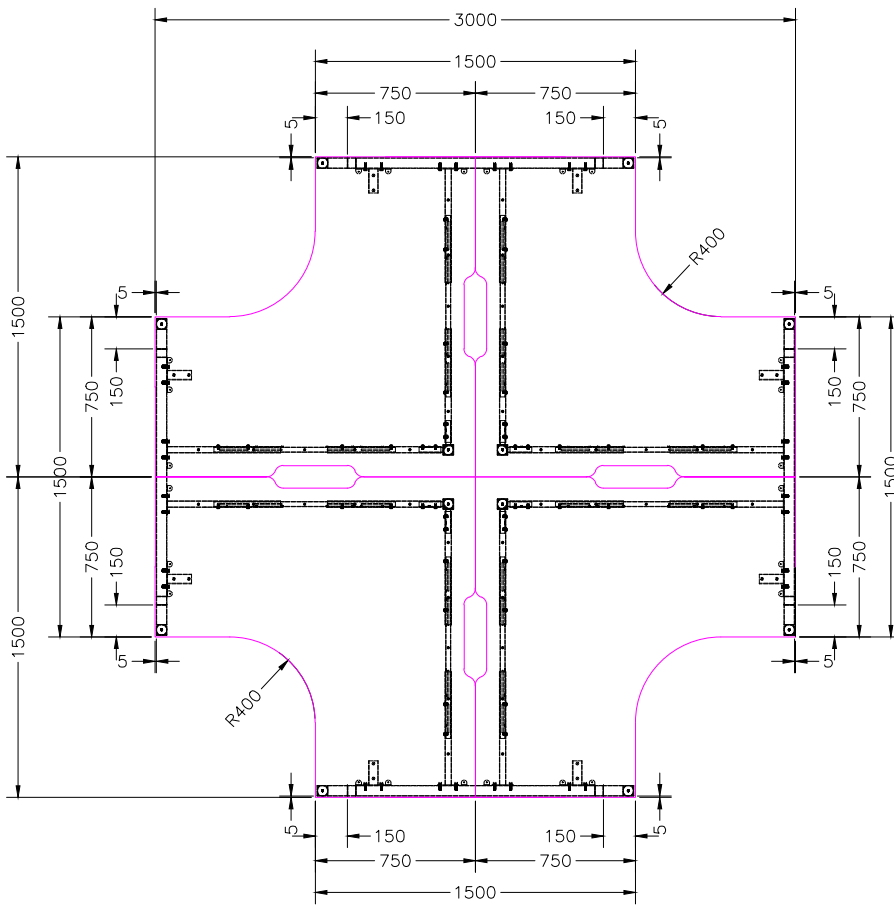

ISOMETRIC

TOP VIEW

SIDE VIEW

READY2GO FURNITURE

PRODUCT CODE:
AN-WSX157-4

ASSEMBLED SIZE:
1500L x 1500D x 730H

REMARKS:
WST15157 + AN-LE15 + ST-AB1218

© 2020
READY TO GO FURNITURE PTY LTD