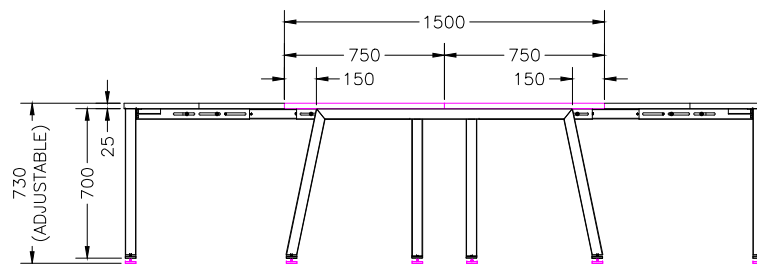

ISOMETRIC

TOP VIEW

SIDE VIEW

READY2GO FURNITURE

PRODUCT CODE:
AN-WSX157-4

ASSEMBLED SIZE:
1500L x 1500D x 730H

REMARKS:
WST15157 + AN-LE15 + ST-AB1218

© 2020
READY TO GO FURNITURE PTY LTD