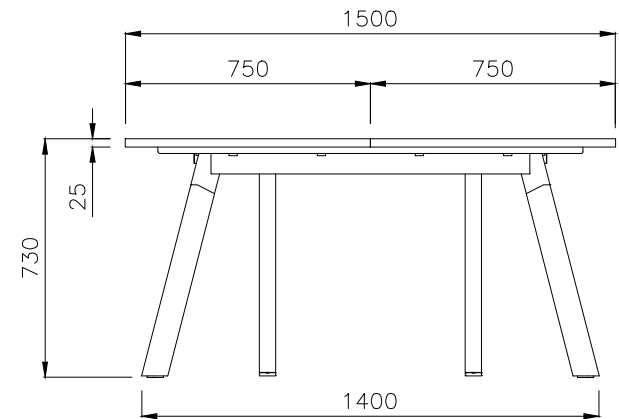

PRODUCT CODE:

ST-IND157-4

ASSEMBLED SIZE:

3000 X 1500 X 730

REMARKS:

LN-LE1 5+ST-IND-LS-E1 5+ST-AB1218

2023  
READY TO GO FURNITURE PTY LTD

TOP VIEW

ISOMETRIC VIEW

FRONT VIEW

SIDE VIEW