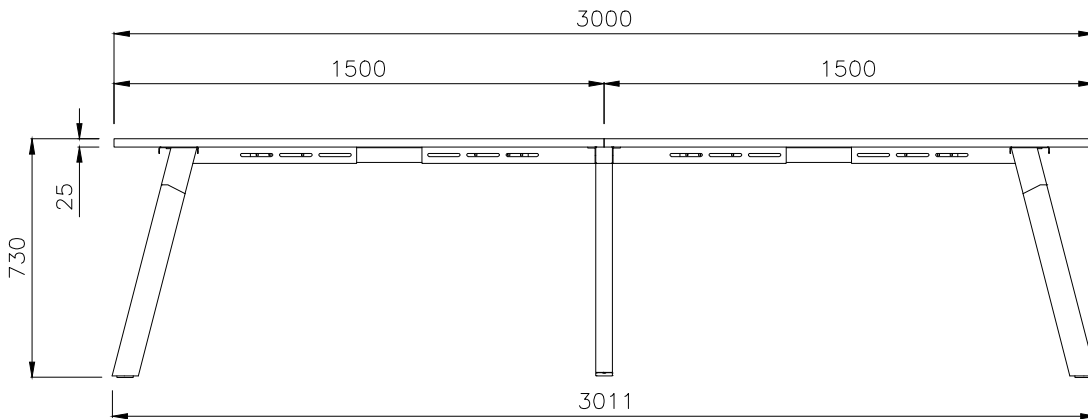

PRODUCT CODE:

ST-IND157-4

ASSEMBLED SIZE:

3000 X 1500 X 730

REMARKS:

LN-LE1 5+ST-IND-LS-E1 5+ST-AB1218

2023  
READY TO GO FURNITURE PTY LTD

TOP VIEW

ISOMETRIC VIEW

FRONT VIEW

SIDE VIEW