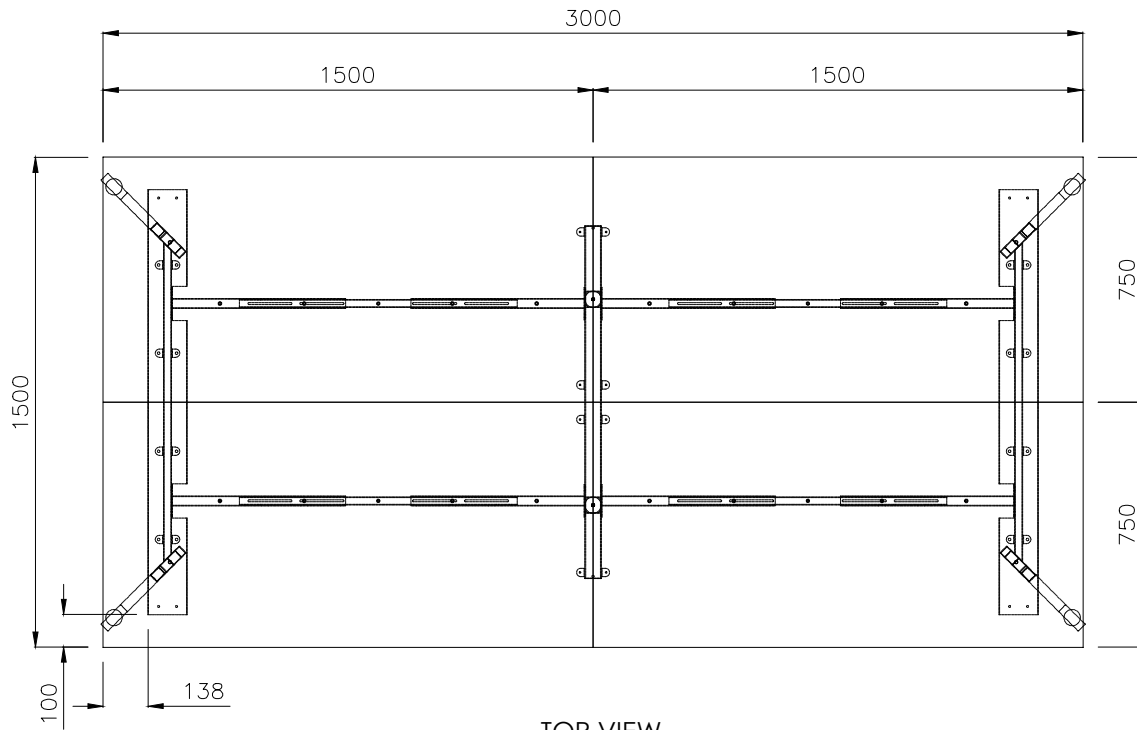

PRODUCT CODE:

ST-IND157-4

ASSEMBLED SIZE:

3000 X 1500 X 730

REMARKS:

LN-LE1 5+ST-IND-LS-E1 5+ST-AB1218

2023  
READY TO GO FURNITURE PTY LTD

TOP VIEW

ISOMETRIC VIEW

FRONT VIEW

SIDE VIEW