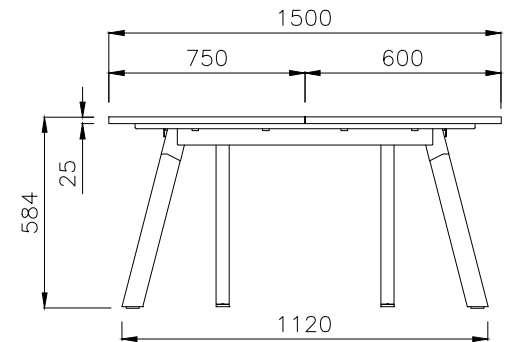

TOP VIEW

ISOMETRIC VIEW

FRONT VIEW

SIDE VIEW

PRODUCT CODE:

ST-IND157-6

ASSEMBLED SIZE:

4500 x 1500 x 730