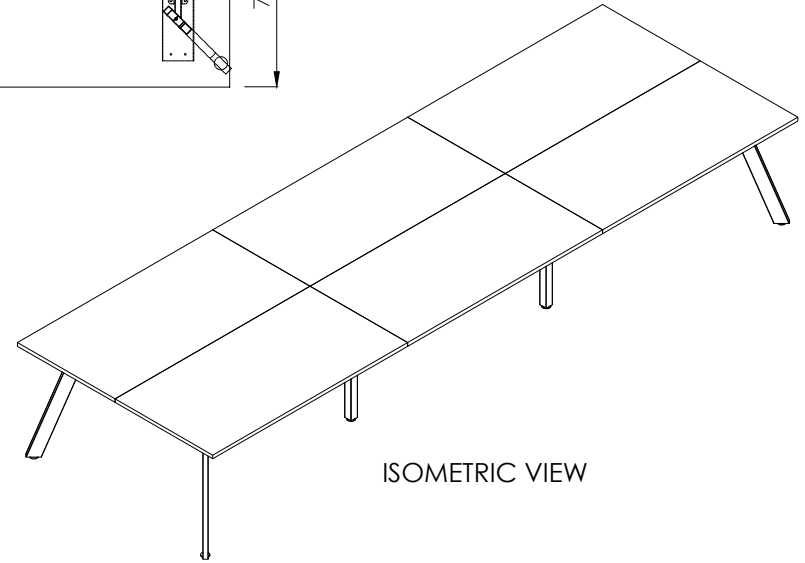

TOP VIEW

ISOMETRIC VIEW

FRONT VIEW

SIDE VIEW

PRODUCT CODE:

ST-IND157-6

ASSEMBLED SIZE:

4500 x 1500 x 730