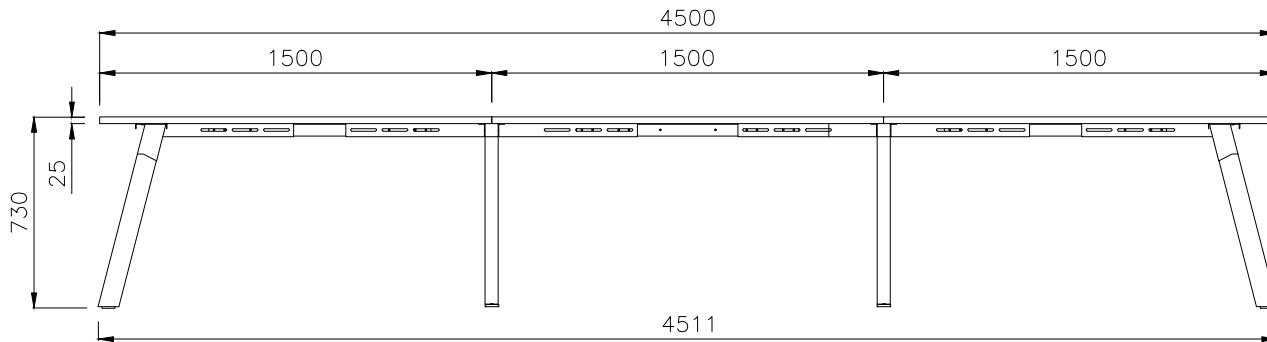

TOP VIEW

ISOMETRIC VIEW

FRONT VIEW

SIDE VIEW

PRODUCT CODE:

ST-IND157-6

ASSEMBLED SIZE:

4500 x 1500 x 730