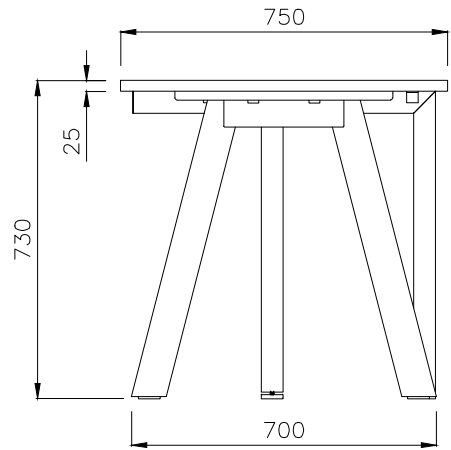

ISOMETRIC VIEW

SIDE VIEW

TOP VIEW

FRONT VIEW

READY2GO FURNITURE

PRODUCT CODE:  
ST-INS157-2  
ASSEMBLED SIZE:  
1500 x 750 x 730

REMARKS:  
LIN-7+ST-INSS+ST-AB1218

© 2023  
READY TO GO FURNITURE PTY LTD