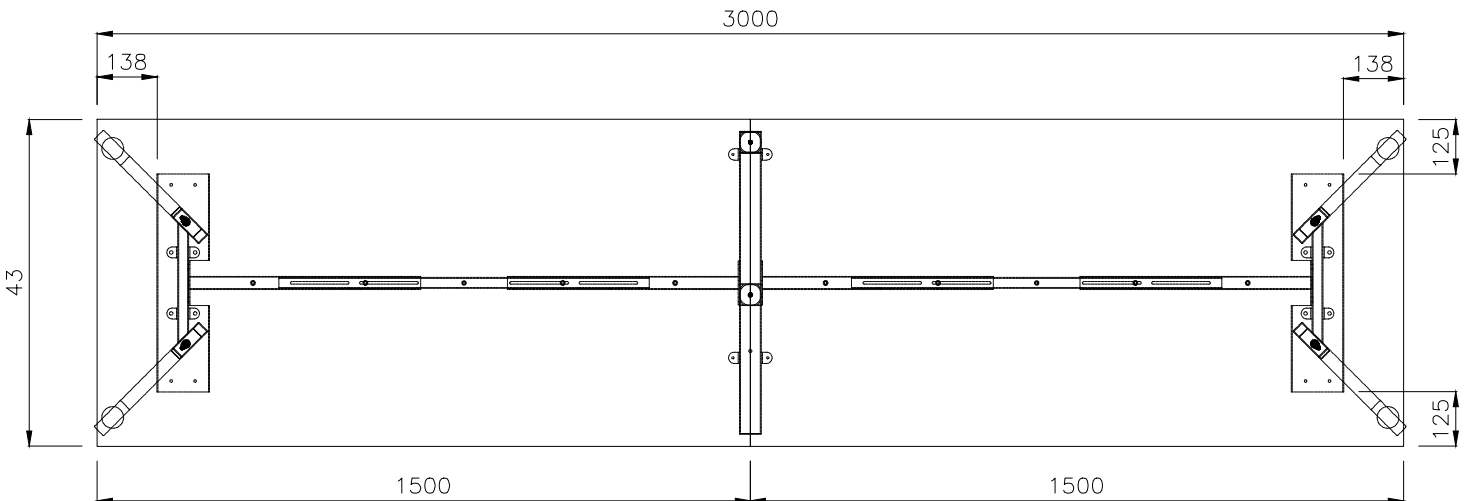

ISOMETRIC VIEW

SIDE VIEW

TOP VIEW

FRONT VIEW

READY2GO FURNITURE

PRODUCT CODE:  
ST-INS157-2  
ASSEMBLED SIZE:  
1500 x 750 x 730

REMARKS:  
LIN-7+ST-INSS+ST-AB1218

© 2023  
READY TO GO FURNITURE PTY LTD