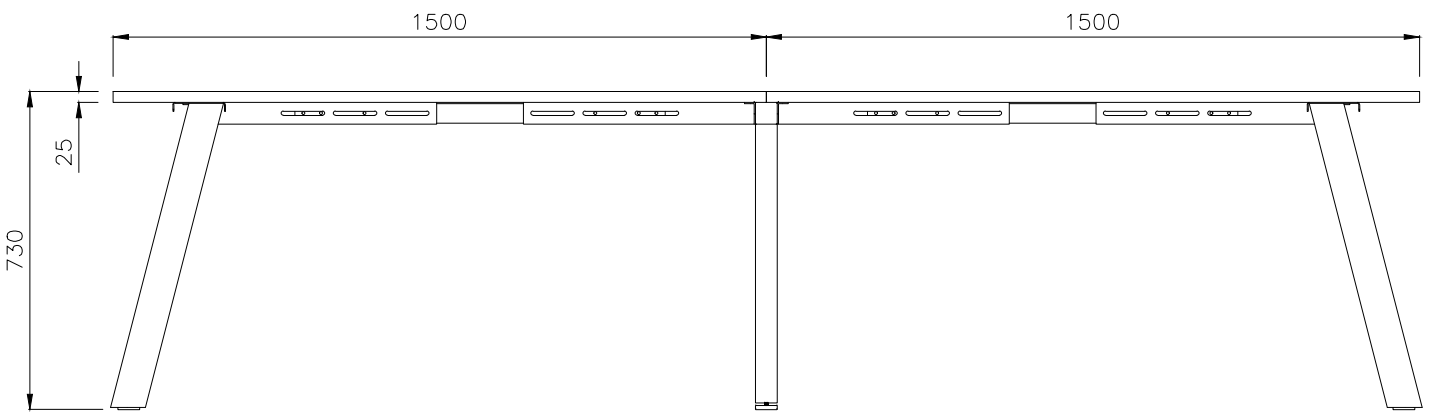

ISOMETRIC VIEW

SIDE VIEW

TOP VIEW

FRONT VIEW

READY2GO FURNITURE

PRODUCT CODE:  
ST-INS157-2  
ASSEMBLED SIZE:  
1500 x 750 x 730

REMARKS:  
LIN-7+ST-INSS+ST-AB1218

© 2023  
READY TO GO FURNITURE PTY LTD