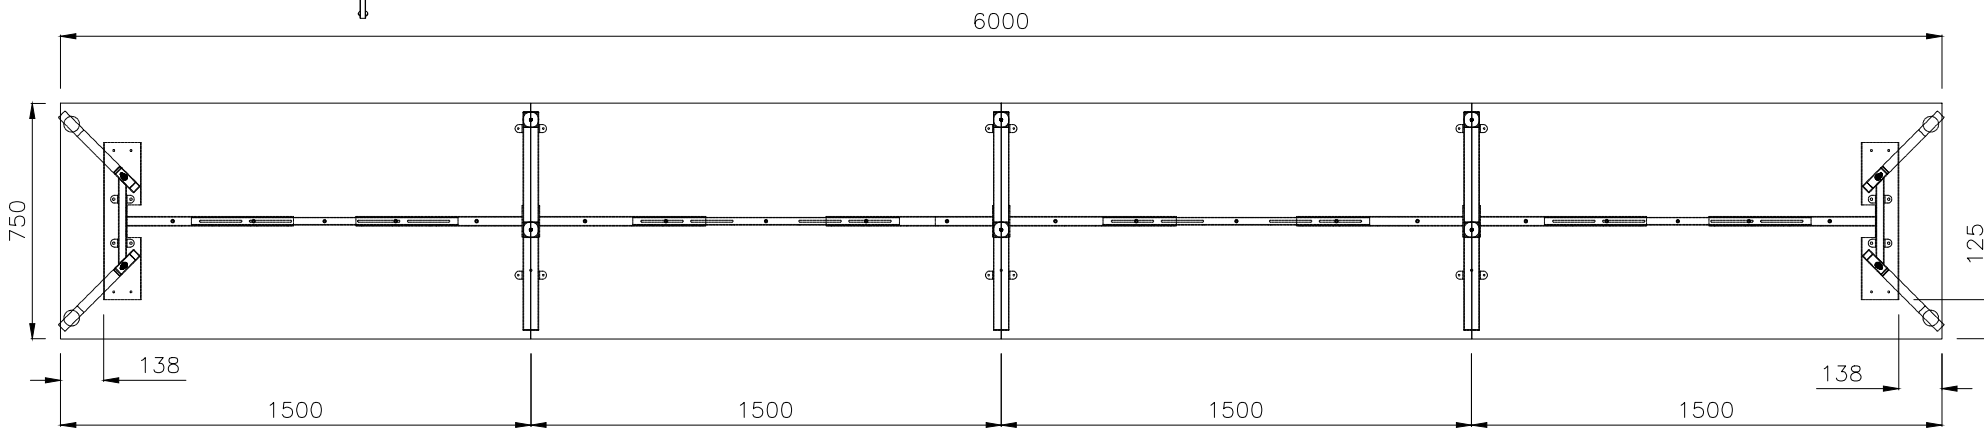

ISOMETRIC VIEW

SIDE VIEW

TOP VIEW

FRONT VIEW

PRODUCT CODE:

ST-INS157-4

ASSEMBLED SIZE:

6000 X 750 X 730