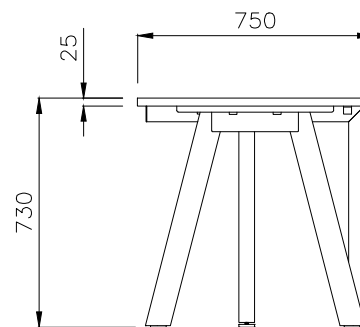

ISOMETRIC VIEW

SIDE VIEW

TOP VIEW

FRONT VIEW

PRODUCT CODE:

ST-INS157-4

ASSEMBLED SIZE:

6000 X 750 X 730