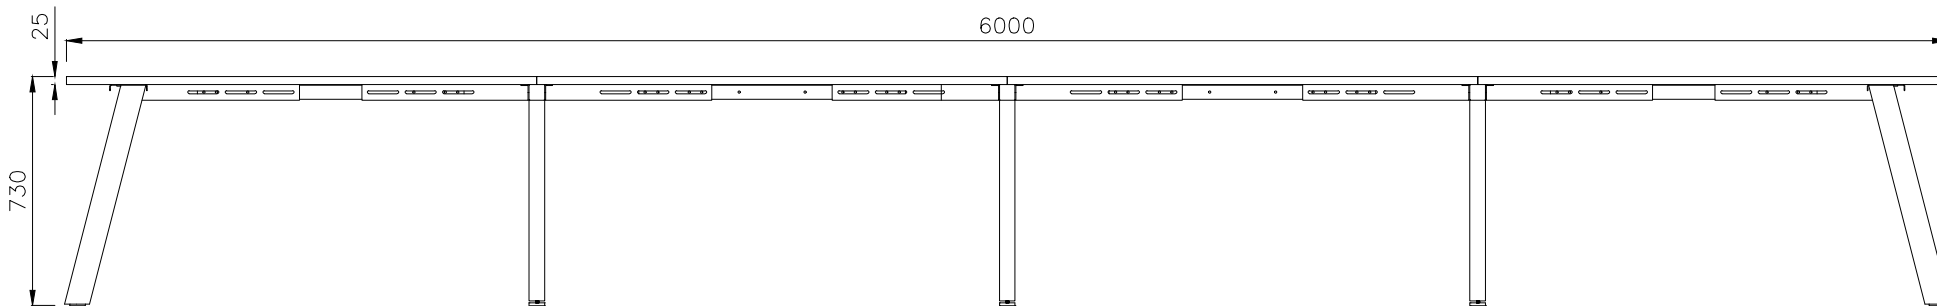

ISOMETRIC VIEW

SIDE VIEW

TOP VIEW

FRONT VIEW

PRODUCT CODE:

ST-INS157-4

ASSEMBLED SIZE:

6000 X 750 X 730