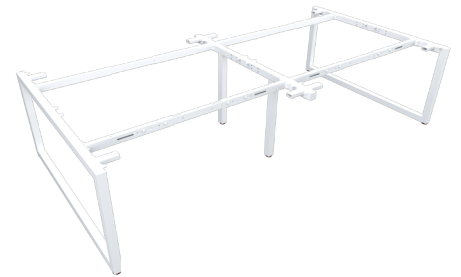

LOOP

4 Person Inline Double Sided

LP-IND127-4 / LP-IND157-4 / LP-IND187-4

FEATURES

- 25mm tops with cable scallop
- 50 x 50 Powdercoated Loop steel Frames
- 1x Adjustable Beams Per Person
- Height adjustable feet 30mm
- 10 Year Warranty

FRAME COLOURS

Black

White

TOP COLOURS

White

Wild Oak

LOOP 4 Person Inline Double Sided

LP-IND127-4 1200 x 750 (Assembled: 2400W x 1500D x 725H)

8 Cartons: 121KG

4x INT1275 Scalloped Top - 1265L x 815W x 45H / 17KG / 0.046m³

1x ST-PR-15E - Double LOOP End Legs - 1510L x 120W x 720H 24kg - 0.013m³ (2 legs per ctn)

2x ST-AB1218 - Adjustable Beam - 870L x 145W x 125H 9kg - 0.01m³ (2 beams per ctn)

1x ST-INDS -Shared Leg - 510L x 120W x 720H 11kg - 0.13m³

LP-IND157-4 1500 x 750 (Assembled: 3000W x 1500D x 725H)

8 Cartons: 137KG

4x INT1575 Scalloped Top - 1565L x 815W x 45H / 21KG / 0.057m³

1x ST-PR-LE15 - Double LOOP End Legs - 1510L x 120W x 720H 24kg - 0.013m³ (2 legs per ctn)