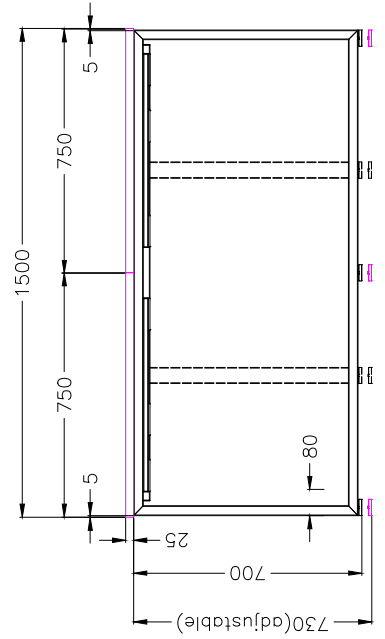

ISOMETRIC VIEW

SIDE VIEW

TOP VIEW

FRONT VIEW

READY2GO FURNITURE

PRODUCT CODE:
ST-DK157+LP-IND157-4

ASSEMBLED SIZE:
3000L x 1500D x 730H

REMARKS:
ST-INDS + ST-PR-15E + ST-AB1218