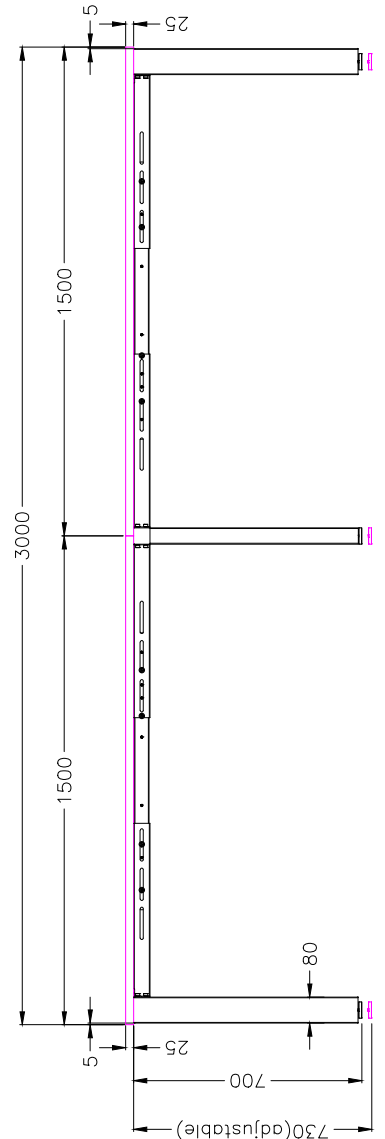

ISOMETRIC VIEW

SIDE VIEW

TOP VIEW

FRONT VIEW

READY2GO FURNITURE

PRODUCT CODE:
ST-DK157+LP-IND157-4

ASSEMBLED SIZE:
3000L x 1500D x 730H

REMARKS:
ST-INDS + ST-PR-15E + ST-AB1218