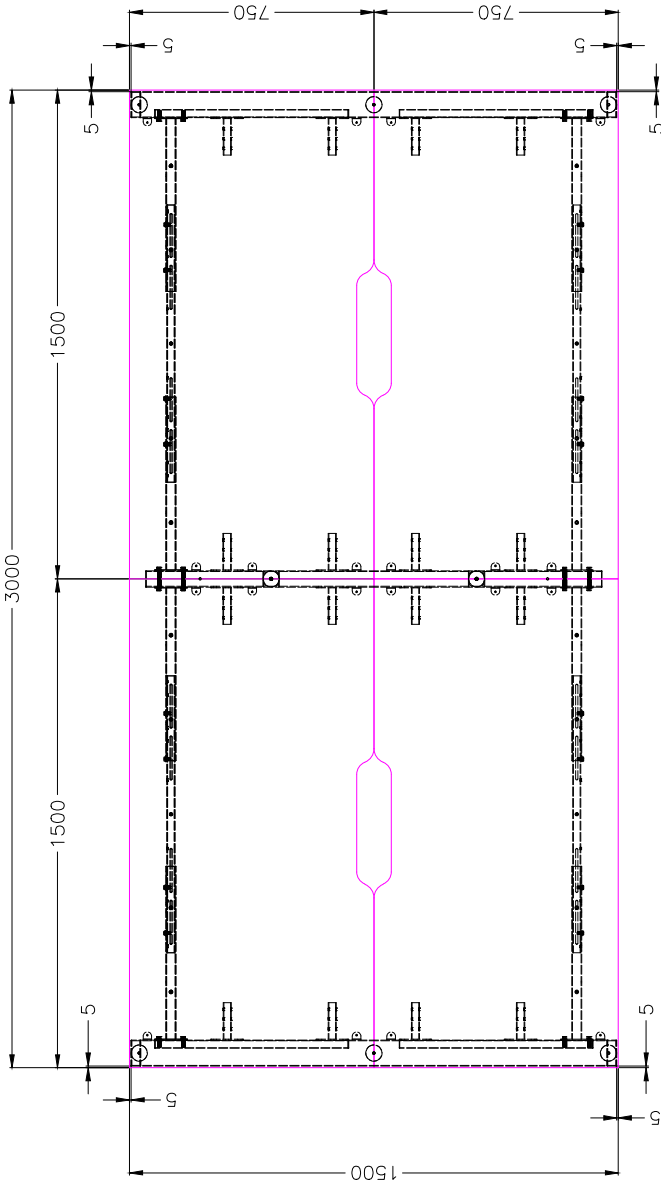

ISOMETRIC VIEW

SIDE VIEW

TOP VIEW

FRONT VIEW

READY2GO FURNITURE

PRODUCT CODE:
ST-DK157+LP-IND157-4

ASSEMBLED SIZE:
3000L x 1500D x 730H

REMARKS:
ST-INDS + ST-PR-15E + ST-AB1218