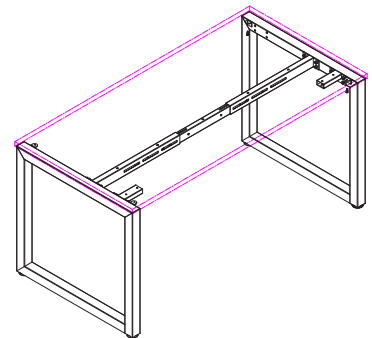

## 1 Person Inline Single Sided

LP-INS127-1 / LP-INS157-1 / LP-INS187-1

### FEATURES

- 25mm tops with cable scallop
- 50 x 50 Powdercoated Loop steel Frames
- 1x Adjustable Beam
- Height adjustable feet 30mm
- 10 Year Warranty

## *LOOP 1 Person Inline Single Sided*

---

LP-INS127-1 1200 x 750 (Assembled: 1200W x 750D x 725H)

3 Cartons: 33.5KG

1x INT1275 Scalloped Top - 1265L x 815W x 45H / 17KG / 0.046m<sup>3</sup>

1x ST-PR-75E - Single LOOP End Legs - 760L x 120W x 720H 12kg - 0.066m<sup>3</sup> (2 legs per ctn)