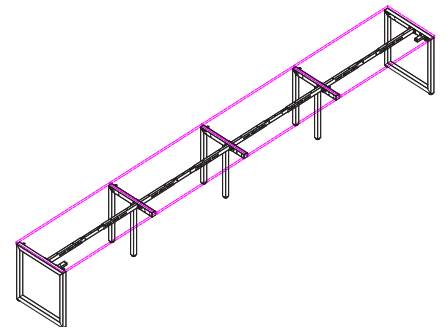

## 4 Person Inline Single Sided

LP-INS127-4 / LP-INS157-4 / LP-INS187-4

### FEATURES

- 25mm tops with cable scallop
- 50 x 50 Powdercoated Loop steel Frames
- 1x Adjustable Beam per person
- Height adjustable feet 30mm
- 10 Year Warranty

## *LOOP 4 Person Inline Single Sided*

---

LP-INS127-4 1200 x 750 (Assembled: 4800W x 750D x 725H)

10 Cartons: 122KG

4x INT1275 Scalloped Top - 1265L x 815W x 45H / 17KG / 0.046m<sup>3</sup>

1x ST-PR-75E - Single LOOP End Legs - 760L x 120W x 720H 12kg - 0.066m<sup>3</sup> (2 legs per ctn)