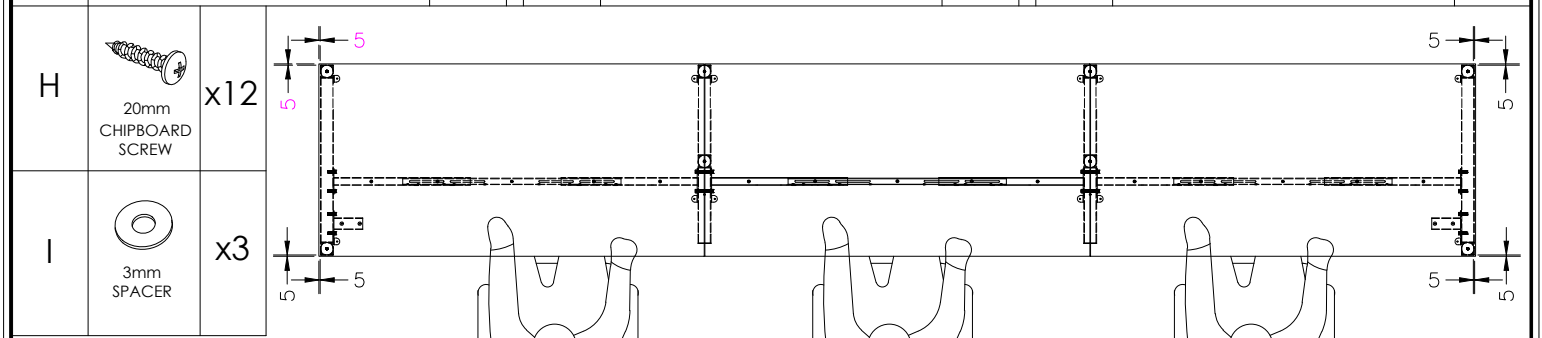

A	VARIOUS SIZES  DESKTOP	x3	C	 2x LP-LE75	x1	D	 ST-INSS (700mm)	x2
B	ST-AB1218  ADJUSTABLE BEAM	x3	F	M6 x 20mm  BUTTON HEAD ALLEN BOLT	x12	G	70mm  CHIPBOARD SCREW	x15
E	100mm x 50mm  BRACKET	x2						

STEP 1

STEP 2

STEP 3

CAUTION:
HEAVY

2 PERSON HEAVY
ASSEMBLY

J	VARIOUS SIZES  S23 PARTITION	x3	K	 *PACKED INSIDE THE PARTITION	x10	L	 JOINING STRIP	x2
M	GLASS / FABRIC  SCREEN	x2	N	S23-BR520SM  NOTE: CAN USE S23-BR520TM OR S23-BR520CL BRACKETS	x3	O	20mm  CHIPBOARD SCREW	x24
						P	 SL-BR520TM	x4