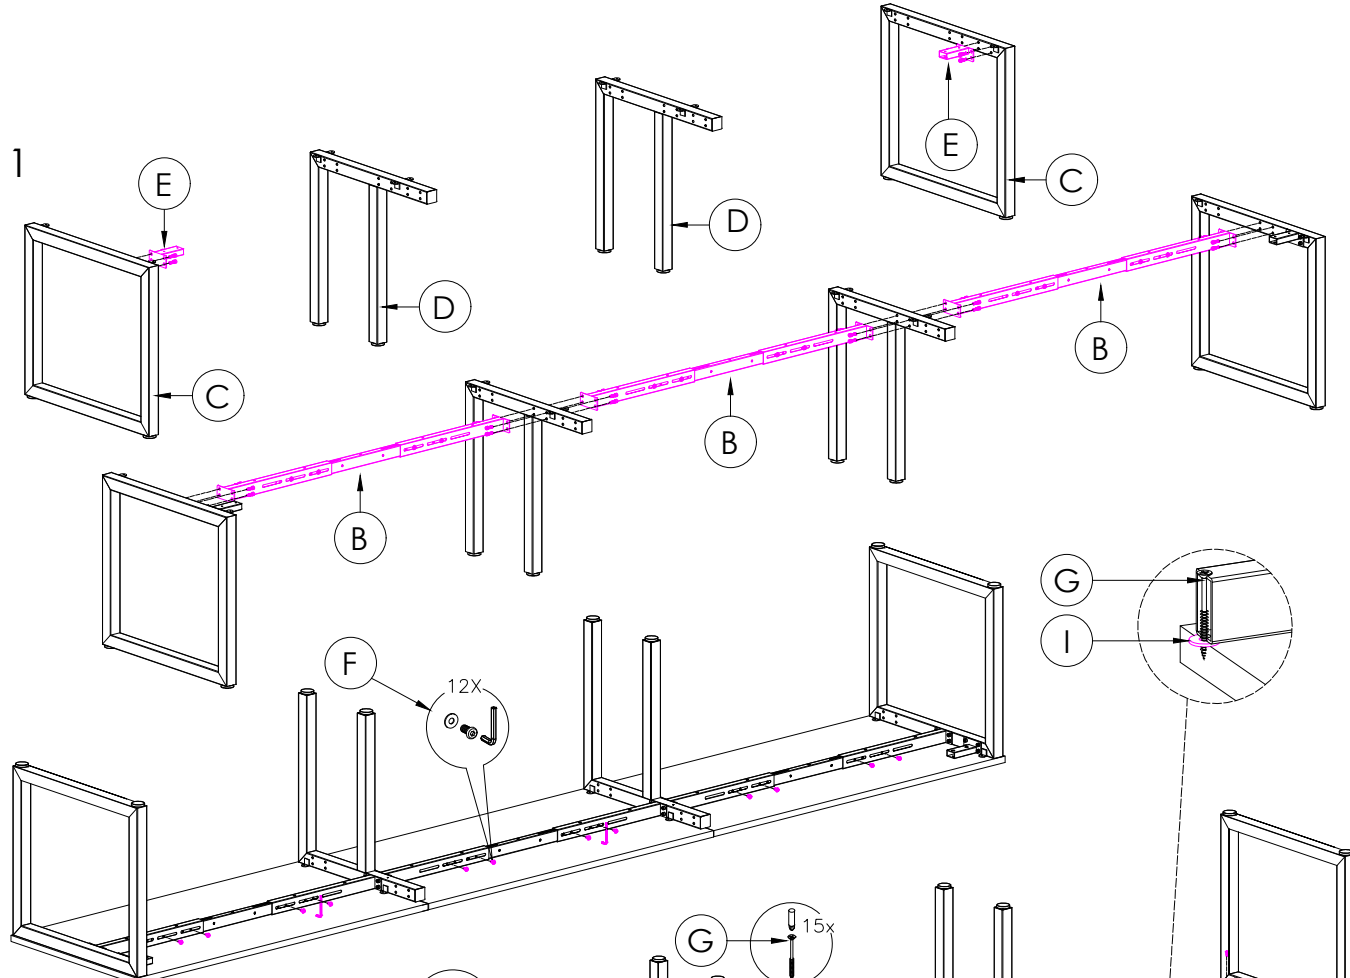

A	VARIOUS SIZES  DESKTOP	x3	C	 2x LP-LE75	x1	D	 ST-INSS (700mm)	x2
B	ST-AB1218  ADJUSTABLE BEAM	x3	F	M6 x 20mm  BUTTON HEAD ALLEN BOLT	x12	G	70mm  CHIPBOARD SCREW	x15
E	100mm x 50mm  BRACKET	x2						

STEP 1

STEP 2

STEP 3

CAUTION:
HEAVY

2 PERSON HEAVY
ASSEMBLY

J	VARIOUS SIZES  S23 PARTITION	x3	K	 *PACKED INSIDE THE PARTITION	x10	L	 JOINING STRIP	x2
M	GLASS / FABRIC  SCREEN	x2	N	S23-BR520SM  NOTE: CAN USE S23-BR520TM OR S23-BR520CL BRACKETS	x3	O	20mm  CHIPBOARD SCREW	x24
						P	 SL-BR520TM	x4