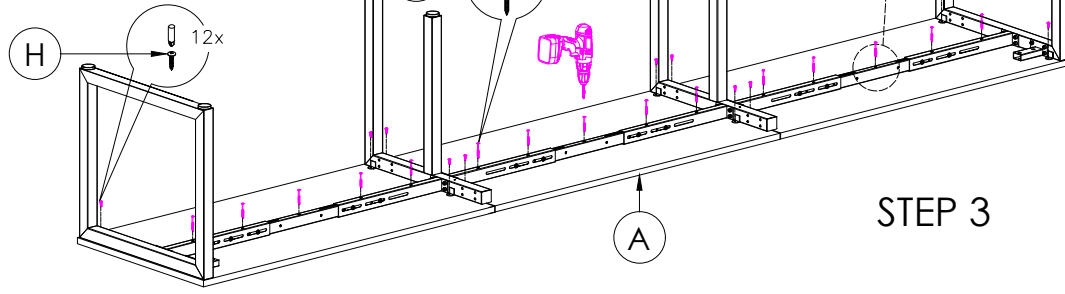

A	VARIOUS SIZES  DESKTOP	x3	C	 2x LP-LE75	x1	D	 ST-INSS (700mm)	x2
B	ST-AB1218  ADJUSTABLE BEAM	x3	F	M6 x 20mm  BUTTON HEAD ALLEN BOLT	x12	G	70mm  CHIPBOARD SCREW	x15
E	100mm x 50mm  BRACKET	x2						

STEP 1

STEP 2

STEP 3

CAUTION:
HEAVY

2 PERSON HEAVY
ASSEMBLY

J	VARIOUS SIZES  S23 PARTITION	x3	K	 *PACKED INSIDE THE PARTITION	x10	L	 JOINING STRIP	x2
M	GLASS / FABRIC  SCREEN	x2	N	S23-BR520SM  NOTE: CAN USE S23-BR520TM OR S23-BR520CL BRACKETS	x3	O	20mm  CHIPBOARD SCREW	x24
						P	 SL-BR520TM	x4