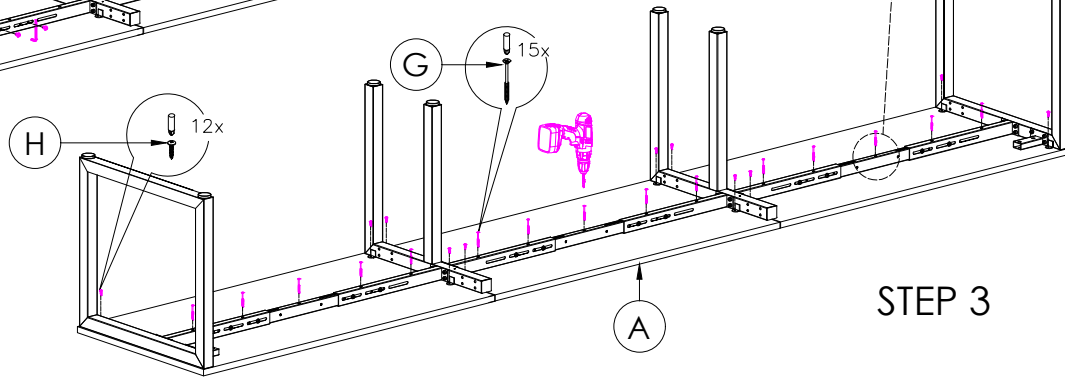

A	VARIOUS SIZES  DESKTOP	x3	C	 2x LP-LE75	x1	D	 ST-INSS (700mm)	x2
B	ST-AB1218  ADJUSTABLE BEAM	x3	F	M6 x 20mm  BUTTON HEAD ALLEN BOLT	x12	G	70mm  CHIPBOARD SCREW	x15
E	100mm x 50mm  BRACKET	x2						

STEP 1

STEP 2

STEP 3

CAUTION:
HEAVY

2 PERSON HEAVY
ASSEMBLY

J	VARIOUS SIZES  S23 PARTITION	x3	K	 *PACKED INSIDE THE PARTITION	x10	L	 JOINING STRIP	x2
M	GLASS / FABRIC  SCREEN	x2	N	S23-BR520SM  NOTE: CAN USE S23-BR520TM OR S23-BR520CL BRACKETS	x3	O	20mm  CHIPBOARD SCREW	x24
						P	 SL-BR520TM	x4