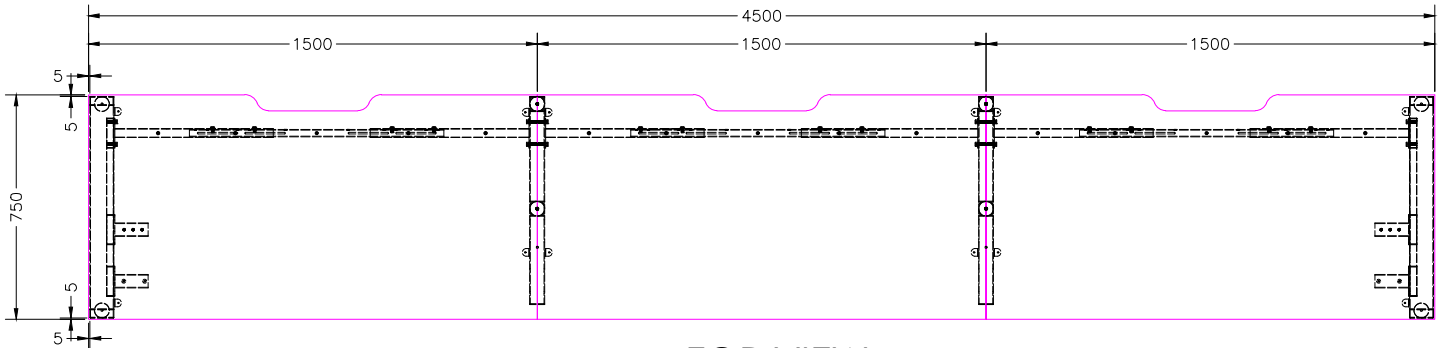

ISOMETRIC VIEW

SIDE VIEW

TOP VIEW

FRONT VIEW

READY2GO FURNITURE

PRODUCT CODE:
ST-DK157+LP-INS157-3

ASSEMBLED SIZE:
4500L x 750D x 730H

REMARKS:
ST-INSS + ST-PR-75E + ST-AB1218