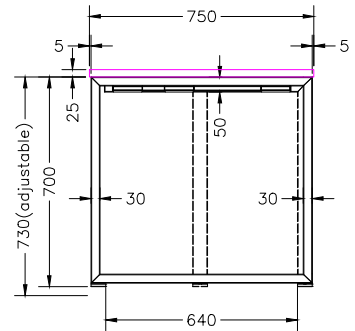

ISOMETRIC VIEW

SIDE VIEW

TOP VIEW

FRONT VIEW

READY2GO FURNITURE

PRODUCT CODE:
ST-DK157+LP-INS157-3

ASSEMBLED SIZE:
4500L x 750D x 730H

REMARKS:
ST-INSS + ST-PR-75E + ST-AB1218