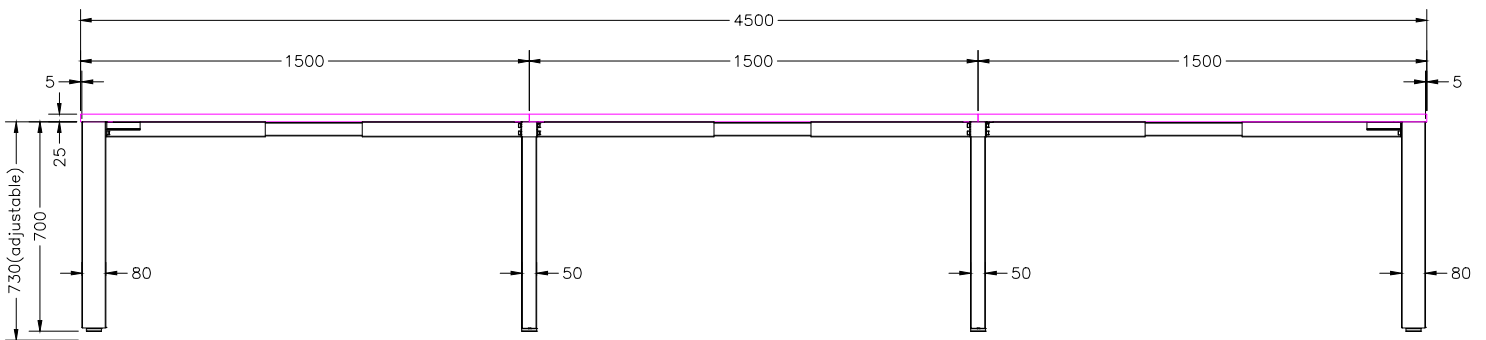

ISOMETRIC VIEW

SIDE VIEW

TOP VIEW

FRONT VIEW

READY2GO FURNITURE

PRODUCT CODE:
ST-DK157+LP-INS157-3

ASSEMBLED SIZE:
4500L x 750D x 730H

REMARKS:
ST-INSS + ST-PR-75E + ST-AB1218