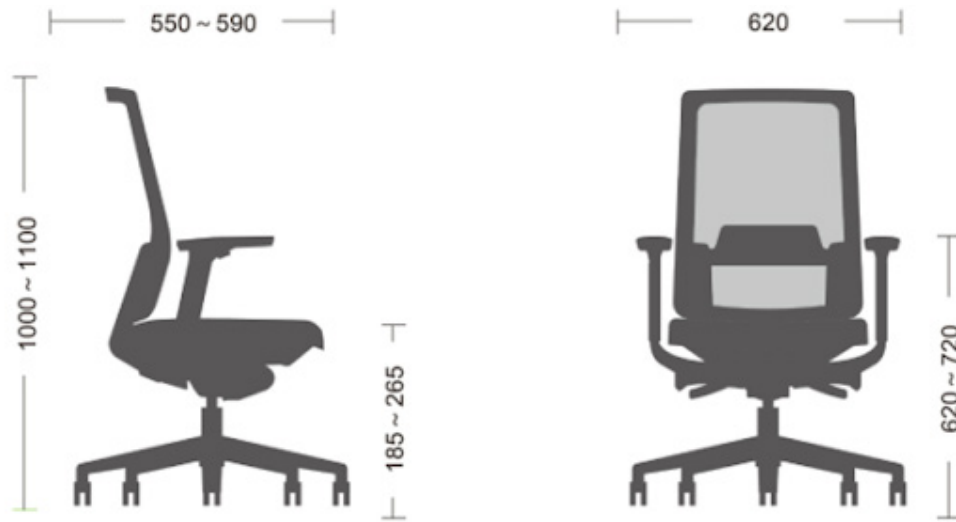

LUNA

Ready To Go Furniture assumes no responsibility or liability for any errors or omissions in the content of this site and document. The information contained in this site is provided on an "as is" basis with no guarantees of completeness, accuracy, usefulness or timeliness.