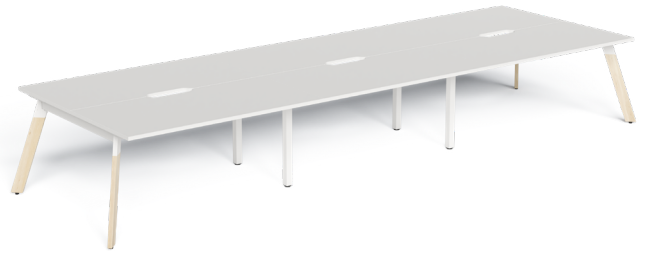

# LINEAR DOUBLE INLINE DESK 6 PERSON

LIN-IND157-6 / LIN-IND187-6

## FEATURES

- Available with Steel or Wood Leg
- 80mm x 30mm Unique angled leg frame
- 30mm Adjustable feet
- Adjustable Beam to suit your top dimension
- 25mm Melamine Tops

# LINEAR DOUBLE INLINE DESK 6 PERSON

---

**LIN-IND157-6: 1500 x 750 (Assembled: 4500W x 1500D x 725H)**

12 Cartons

- 6x INT1575 Scalloped Top 1565L x 815W x 45H / 21kG / 0.057m<sup>3</sup>
  - 1x LS/W-E15 - Linear End Leg - 1490 x 80 x 700 (2 legs per ctn)
  - 3x ST-AB1218 - Adjustable Beam - 870L x 145W x 125H 9kg - 0.01m<sup>3</sup> (2 beams per ctn)
  - 2x ST-INDS -Shared Leg - 510L x 120W x 720H 11kg - 0.13m<sup>3</sup>
- 

**LIN-IND187-6: 1800 x 750 (Assembled: 5400W x 1500D x 725H)**

12 Cartons

- 6x INT1875 Scalloped Top - 1865L x 815W x 45H / 24KG / 0.057m<sup>3</sup>
- 1x LS/W-E15 - Linear End Leg - 1490 x 80 x 700 (2 legs per ctn)
- 3x ST-AB1218 - Adjustable Beam - 870L x 145W x 125H 9kg - 0.01m<sup>3</sup> (2 beams per ctn)
- 2x ST-INDS -Shared Leg - 510L x 120W x 720H 11kg - 0.13m<sup>3</sup>