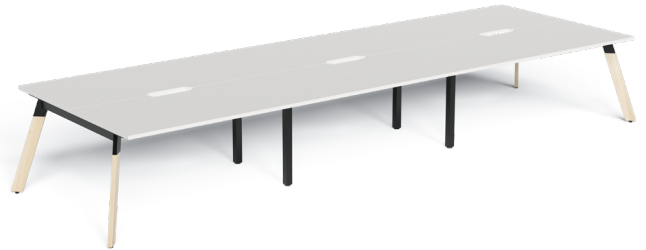

# LINEAR DOUBLE INLINE DESK 6 PERSON

LIN-IND157-6 / LIN-IND187-6

## FEATURES

- Available with Steel or Wood Leg
- 80mm x 30mm Unique angled leg frame
- 30mm Adjustable feet
- Adjustable Beam to suit your top dimension
- 25mm Melamine Tops

# LINEAR DOUBLE INLINE DESK 6 PERSON

---

**LIN-IND157-6: 1500 x 750 (Assembled: 4500W x 1500D x 725H)**

12 Cartons

- 6x INT1575 Scalloped Top 1565L x 815W x 45H / 21kG / 0.057m<sup>3</sup>
  - 1x LS/W-E15 - Linear End Leg - 1490 x 80 x 700 (2 legs per ctn)
  - 3x ST-AB1218 - Adjustable Beam - 870L x 145W x 125H 9kg - 0.01m<sup>3</sup> (2 beams per ctn)
  - 2x ST-INDS -Shared Leg - 510L x 120W x 720H 11kg - 0.13m<sup>3</sup>
- 

**LIN-IND187-6: 1800 x 750 (Assembled: 5400W x 1500D x 725H)**

12 Cartons

- 6x INT1875 Scalloped Top - 1865L x 815W x 45H / 24KG / 0.057m<sup>3</sup>
- 1x LS/W-E15 - Linear End Leg - 1490 x 80 x 700 (2 legs per ctn)
- 3x ST-AB1218 - Adjustable Beam - 870L x 145W x 125H 9kg - 0.01m<sup>3</sup> (2 beams per ctn)
- 2x ST-INDS -Shared Leg - 510L x 120W x 720H 11kg - 0.13m<sup>3</sup>