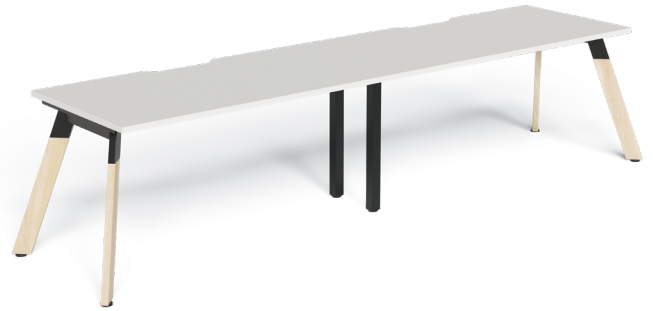

LINEAR SINGLE INLINE DESK 2 PERSON

LIN-INS157-2 / LIN-INS187-2

FEATURES

- Available with Steel or Wood Leg
- 80mm x 30mm Unique angled leg frame
- 30mm Adjustable feet
- Adjustable Beam to suit your top dimension
- 25mm Melamine Tops

FRAME COLOURS

TOP COLOURS

LINEAR SINGLE INLINE DESK 2 PERSON

LIN-INS157-2: 1500 x 750 (Assembled: 3000W x 750D x 725H)

5 Cartons

- 2x INT1575 Scalloped Top 1565L x 815W x 45H / 21kG / 0.057m³
 - 1x LS/W-E75 - Linear End Leg - 740 x 80 x 700 (2 legs per ctn)
 - 1x ST-AB1218 - Adjustable Beam - 870L x 145W x 125H 9kg - 0.01m³ (2 beams per ctn)
 - 1x ST-INSS - Single Shared Leg - 720L x 120W x 720H 8kg - 0.062m³
-

LIN-INS187-2: 1800 x 750 (Assembled: 3600W x 750D x 725H)

5 Cartons

- 2x INT1875 Scalloped Top - 1865L x 815W x 45H / 24KG / 0.057m³
- 1x LS/W-E75 - Linear End Leg - 740 x 80 x 700 (2 legs per ctn)
- 1x ST-AB1218 - Adjustable Beam - 870L x 145W x 125H 9kg - 0.01m³ (2 beams per ctn)
- 1x ST-INSS - Single Shared Leg - 720L x 120W x 720H 8kg - 0.062m³