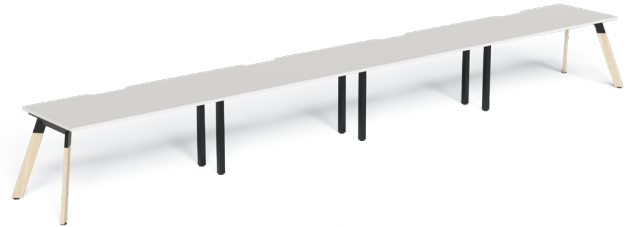

LINEAR SINGLE INLINE DESK 4 PERSON

LIN-INS157-4 / LIN-INS187-4

FEATURES

- Available with Steel or Wood Leg
- 80mm x 30mm Unique angled leg frame
- 30mm Adjustable feet
- Adjustable Beam to suit your top dimension
- 25mm Melamine Tops

FRAME COLOURS

TOP COLOURS

LINEAR SINGLE INLINE DESK 4 PERSON

LIN-INS157-4: 1500 x 750 (Assembled: 600W x 750D x 725H)

10 Cartons

- 4x INT1575 Scalloped Top 1565L x 815W x 45H / 21kG / 0.057m³
 - 1x LS/W-E75 - Linear End Leg - 740 x 80 x 700 (2 legs per ctn)
 - 2x ST-AB1218 - Adjustable Beam - 870L x 145W x 125H 9kg - 0.01m³ (2 beams per ctn)
 - 3x ST-INSS - Single Shared Leg - 720L x 120W x 720H 8kg - 0.062m³
-

LIN-INS187-4: 1800 x 750 (Assembled: 7200W x 750D x 725H)

10 Cartons

- 4x INT1875 Scalloped Top - 1865L x 815W x 45H / 24KG / 0.057m³
- 1x LS/W-E75 - Linear End Leg - 740 x 80 x 700 (2 legs per ctn)
- 2x ST-AB1218 - Adjustable Beam - 870L x 145W x 125H 9kg - 0.01m³ (2 beams per ctn)
- 3x ST-INSS - Single Shared Leg - 720L x 120W x 720H 8kg - 0.062m³