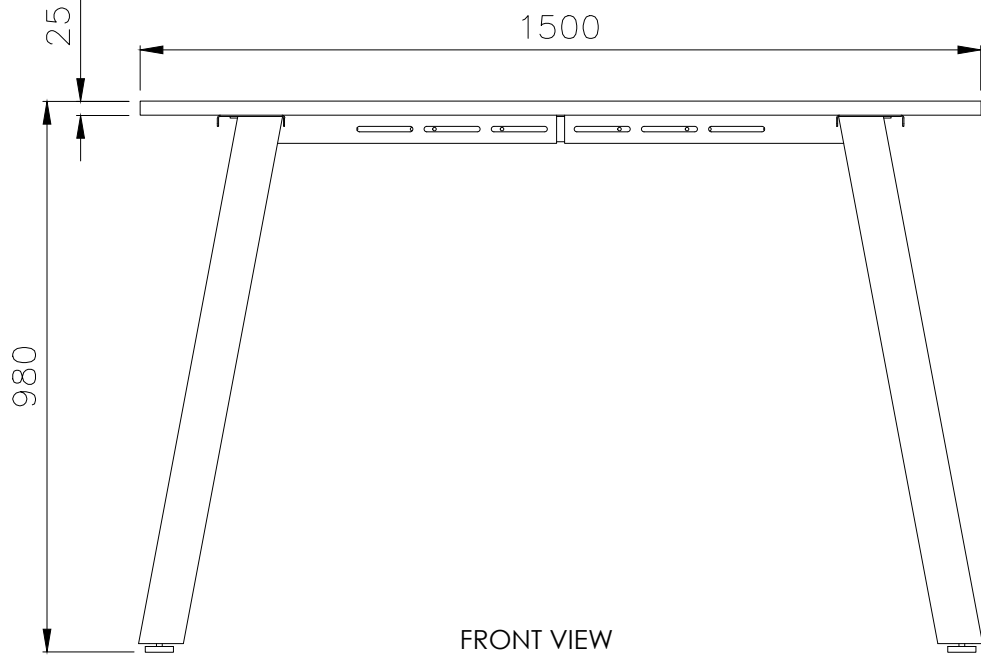

PRODUCT CODE:

LINT-157

REMARKS:

LINT-LE7+ST-AB1218

ASSEMBLED SIZE:

1500L X 750D X 980H

2023  
READY TO GO FURNITURE PTY LTD

ISOMETRIC VIEW