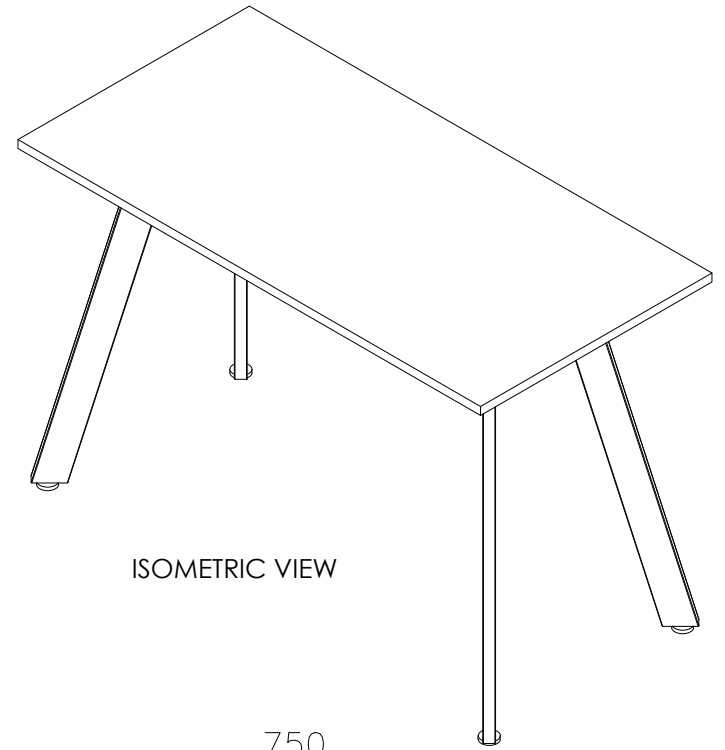

PRODUCT CODE:

LINT-157

REMARKS:

LINT-LE7+ST-AB1218

ASSEMBLED SIZE:

1500L X 750D X 980H

2023  
READY TO GO FURNITURE PTY LTD

ISOMETRIC VIEW