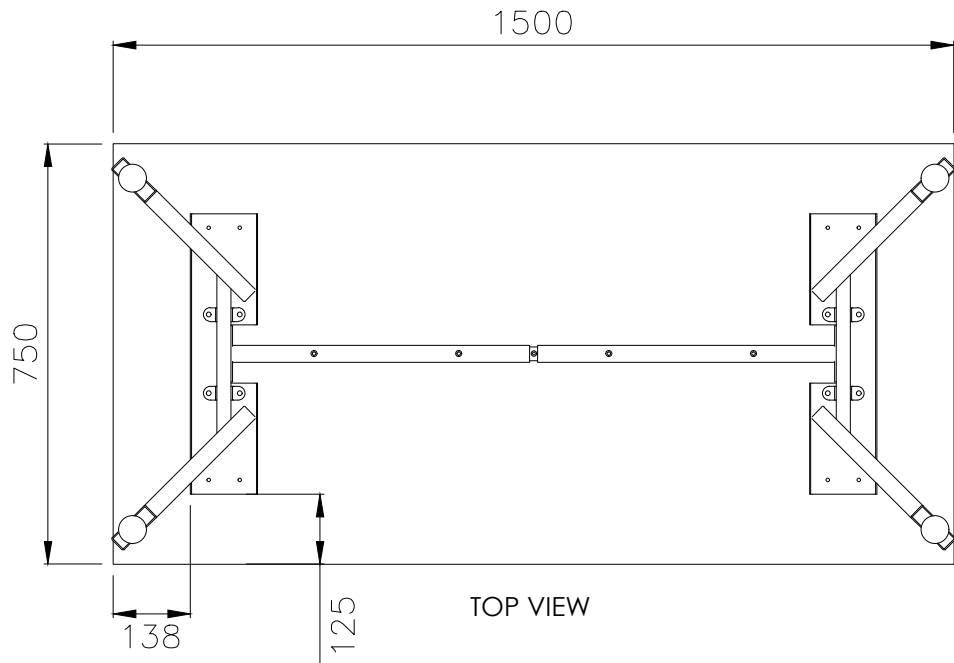

PRODUCT CODE:

LINT-157

REMARKS:

LINT-LE7+ST-AB1218

ASSEMBLED SIZE:

1500L X 750D X 980H

2023  
READY TO GO FURNITURE PTY LTD

ISOMETRIC VIEW