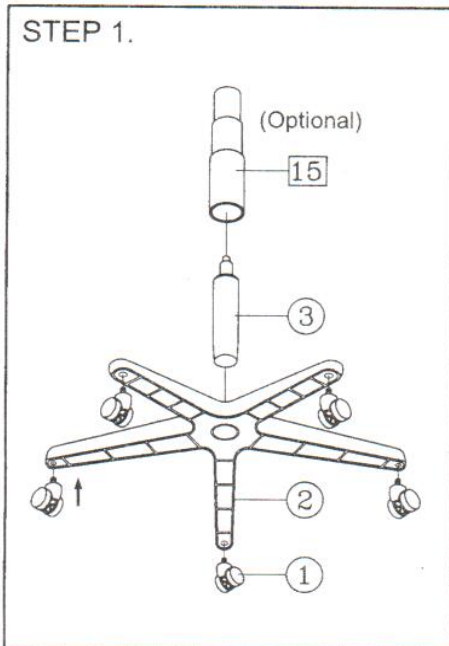

Madrid

Madrid

PARTS LIST

KEY QTY DESCRIPTION	KEY QTY DESCRIPTION	KEY QTY DESCRIPTION
1 5 Caster	8 1 Mechanism	15 1 Seat Post Cover
2 1 Base	9 6 Mechanism Screw	OPTIONAL (for chairs with arm only)
3 1 Seat Post	10 1 Backrest Bolt+ Washers	16 2 Arm Bracket
4 1 Backrest	11 1 Back Post Bellow	17 8 Arm Bracket Screw
5 1 Backrest Post	12 2 Back Post Bellow Screw	18 2 Armrest
6 1 Backrest Post Screw	13 1 M5 Size Allen Wrench	19 2 Arm Width Adjustment Knob + Washers
7 1 Seat	14 1 M6 Size Allen Wrench	

ATTENTION

1. THIS ASSEMBLY INSTRUCTION IS ONLY FOR ASSEMBLING THE CHAIR. THE CHAIR DRAWING MAY BE DIFFERENT FROM CHAIR APPEARANCE.
2. SOME SCREWS MAY PREASSEMBLED , ASSEMBLERS CAN IGNORE THE STEP.
3. REMOVE ALL ITEMS FROM THE CARTON. VERIFY ALL PIECES BEFORE ASSEMBLY.