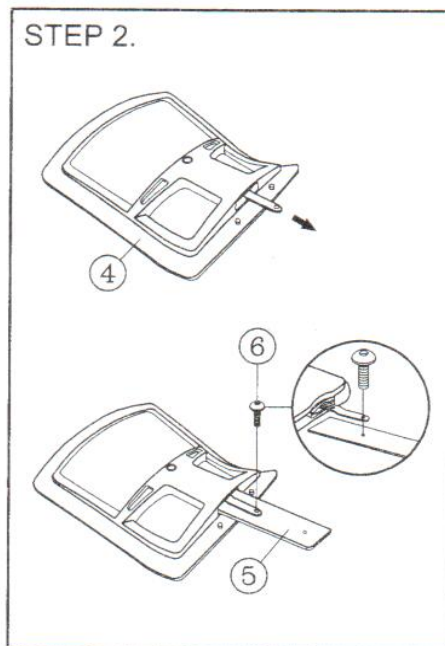

Madrid

Madrid

PARTS LIST

KEY QTY DESCRIPTION	KEY QTY DESCRIPTION	KEY QTY DESCRIPTION
1 5 Caster	8 1 Mechanism	15 1 Seat Post Cover
2 1 Base	9 6 Mechanism Screw	OPTIONAL (for chairs with arm only)
3 1 Seat Post	10 1 Backrest Bolt+ Washers	16 2 Arm Bracket
4 1 Backrest	11 1 Back Post Bellow	17 8 Arm Bracket Screw
5 1 Backrest Post	12 2 Back Post Bellow Screw	18 2 Armrest
6 1 Backrest Post Screw	13 1 M5 Size Allen Wrench	19 2 Arm Width Adjustment Knob + Washers
7 1 Seat	14 1 M6 Size Allen Wrench	

ATTENTION

1. THIS ASSEMBLY INSTRUCTION IS ONLY FOR ASSEMBLING THE CHAIR. THE CHAIR DRAWING MAY BE DIFFERENT FROM CHAIR APPEARANCE.
2. SOME SCREWS MAY PREASSEMBLED , ASSEMBLERS CAN IGNORE THE STEP.
3. REMOVE ALL ITEMS FROM THE CARTON. VERIFY ALL PIECES BEFORE ASSEMBLY.