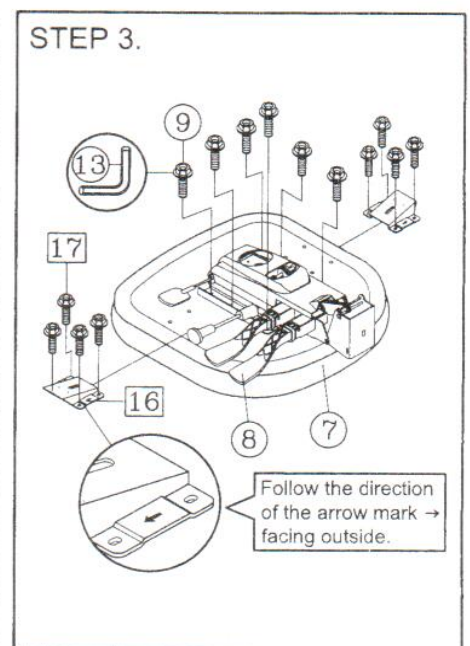

Madrid

Madrid

PARTS LIST

KEY QTY DESCRIPTION	KEY QTY DESCRIPTION	KEY QTY DESCRIPTION
1 5 Caster	8 1 Mechanism	15 1 Seat Post Cover
2 1 Base	9 6 Mechanism Screw	OPTIONAL (for chairs with arm only)
3 1 Seat Post	10 1 Backrest Bolt+ Washers	16 2 Arm Bracket
4 1 Backrest	11 1 Back Post Bellow	17 8 Arm Bracket Screw
5 1 Backrest Post	12 2 Back Post Bellow Screw	18 2 Armrest
6 1 Backrest Post Screw	13 1 M5 Size Allen Wrench	19 2 Arm Width Adjustment Knob + Washers
7 1 Seat	14 1 M6 Size Allen Wrench	

ATTENTION

1. THIS ASSEMBLY INSTRUCTION IS ONLY FOR ASSEMBLING THE CHAIR. THE CHAIR DRAWING MAY BE DIFFERENT FROM CHAIR APPEARANCE.
2. SOME SCREWS MAY PREASSEMBLED , ASSEMBLERS CAN IGNORE THE STEP.
3. REMOVE ALL ITEMS FROM THE CARTON. VERIFY ALL PIECES BEFORE ASSEMBLY.