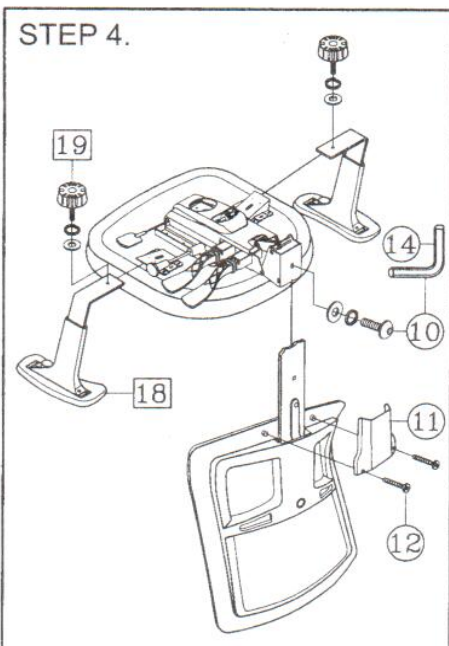

Madrid

Madrid

PARTS LIST

KEY QTY DESCRIPTION	KEY QTY DESCRIPTION	KEY QTY DESCRIPTION
1 5 Caster	8 1 Mechanism	15 1 Seat Post Cover
2 1 Base	9 6 Mechanism Screw	OPTIONAL (for chairs with arm only)
3 1 Seat Post	10 1 Backrest Bolt+ Washers	16 2 Arm Bracket
4 1 Backrest	11 1 Back Post Bellow	17 8 Arm Bracket Screw
5 1 Backrest Post	12 2 Back Post Bellow Screw	18 2 Armrest
6 1 Backrest Post Screw	13 1 M5 Size Allen Wrench	19 2 Arm Width Adjustment Knob + Washers
7 1 Seat	14 1 M6 Size Allen Wrench	

ATTENTION

1. THIS ASSEMBLY INSTRUCTION IS ONLY FOR ASSEMBLING THE CHAIR. THE CHAIR DRAWING MAY BE DIFFERENT FROM CHAIR APPEARANCE.
2. SOME SCREWS MAY PREASSEMBLED , ASSEMBLERS CAN IGNORE THE STEP.
3. REMOVE ALL ITEMS FROM THE CARTON. VERIFY ALL PIECES BEFORE ASSEMBLY.