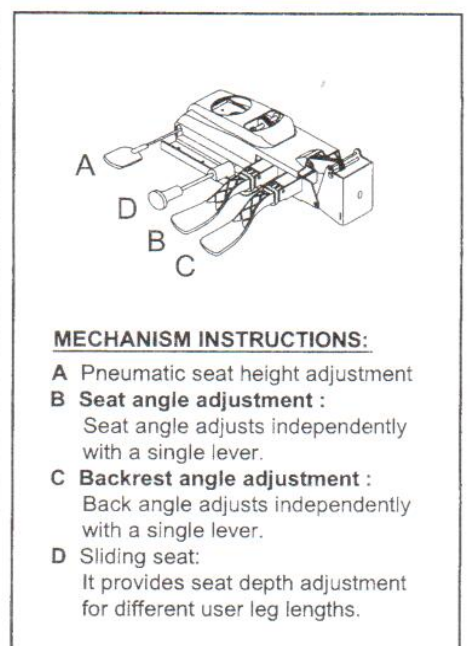

Madrid

Madrid

PARTS LIST

KEY QTY DESCRIPTION	KEY QTY DESCRIPTION	KEY QTY DESCRIPTION
1 5 Caster	8 1 Mechanism	15 1 Seat Post Cover
2 1 Base	9 6 Mechanism Screw	OPTIONAL (for chairs with arm only)
3 1 Seat Post	10 1 Backrest Bolt+ Washers	16 2 Arm Bracket
4 1 Backrest	11 1 Back Post Bellow	17 8 Arm Bracket Screw
5 1 Backrest Post	12 2 Back Post Bellow Screw	18 2 Armrest
6 1 Backrest Post Screw	13 1 M5 Size Allen Wrench	19 2 Arm Width Adjustment Knob + Washers
7 1 Seat	14 1 M6 Size Allen Wrench	

ATTENTION

1. THIS ASSEMBLY INSTRUCTION IS ONLY FOR ASSEMBLING THE CHAIR. THE CHAIR DRAWING MAY BE DIFFERENT FROM CHAIR APPEARANCE.
2. SOME SCREWS MAY PREASSEMBLED , ASSEMBLERS CAN IGNORE THE STEP.
3. REMOVE ALL ITEMS FROM THE CARTON. VERIFY ALL PIECES BEFORE ASSEMBLY.