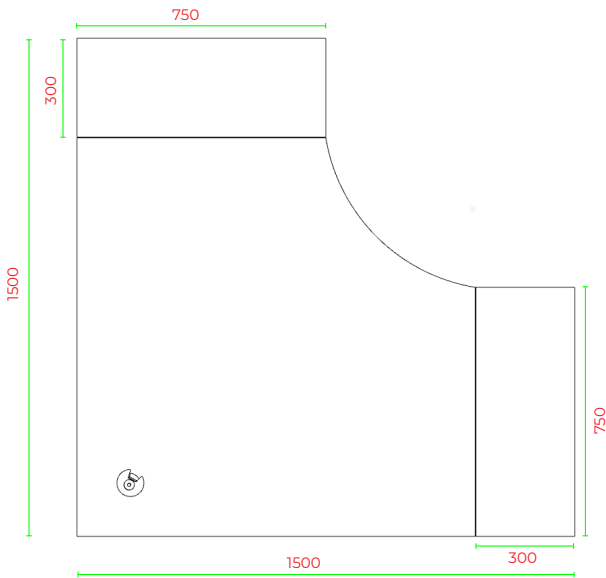

# Office Workstations 750D

Office Range

R2O-WS12127

TOP VIEW

FRONT VIEW

SIDE VIEW

END VIEW

# Office Workstations 750D

Office Range

R20-WS15157

FRONT VIEW

BACK VIEW

TOP VIEW

SIDE VIEW

END VIEW

# Office Workstations 750D

Office Range

R2O-WS15187

FRONT VIEW

BACK VIEW

TOP VIEW

1800 SIDE VIEW

END VIEW

# Office Workstations 750D

Office Range

R20-WS18187

FRONT VIEW

BACK VIEW

TOP VIEW

SIDE VIEW

END VIEW