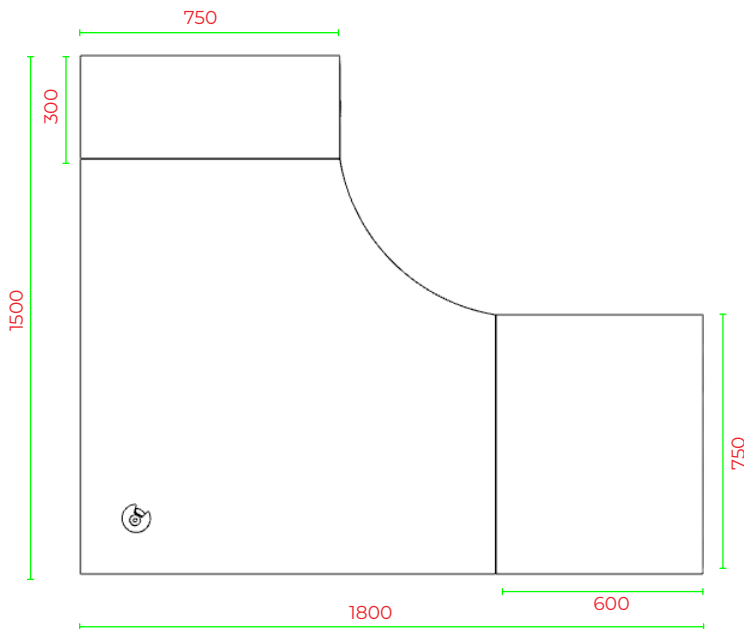

# Office Workstations 750D

Office Range

R2O-WS15187

FRONT VIEW

BACK VIEW

TOP VIEW

1800 SIDE VIEW

END VIEW

# Office Workstations 750D

Office Range

R20-WS18187

FRONT VIEW

BACK VIEW

TOP VIEW

SIDE VIEW

END VIEW