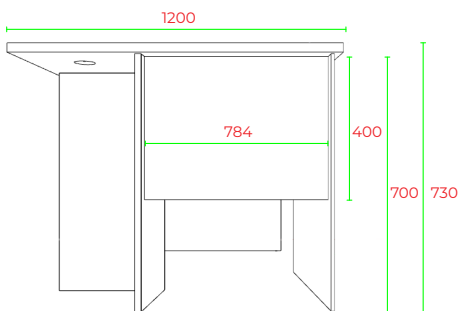

# Office Workstations 750D

Office Range

R2O-WS12127

TOP VIEW

FRONT VIEW

SIDE VIEW

END VIEW

# Office Workstations 750D

Office Range

R20-WS15157

FRONT VIEW

BACK VIEW

TOP VIEW

SIDE VIEW

END VIEW

# Office Workstations 750D

Office Range

R2O-WS15187

FRONT VIEW

BACK VIEW

TOP VIEW

1800 SIDE VIEW

END VIEW