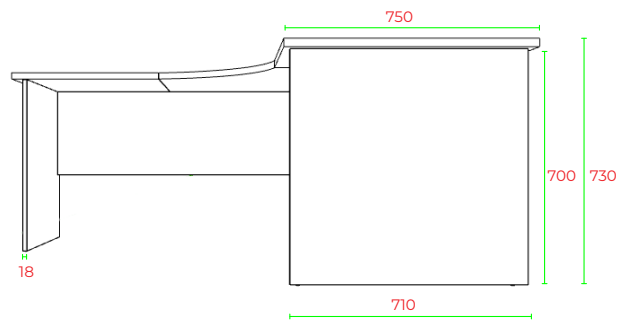

# Office Workstations 750D

Office Range

R20-WS21217

FRONT VIEW

BACK VIEW

TOP VIEW

SIDE VIEW

END VIEW