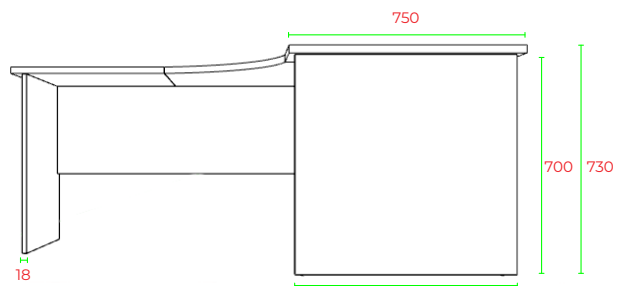

# Office Workstations 750D

Office Range

R2O-WS15187

FRONT VIEW

BACK VIEW

TOP VIEW

1800 SIDE VIEW

END VIEW