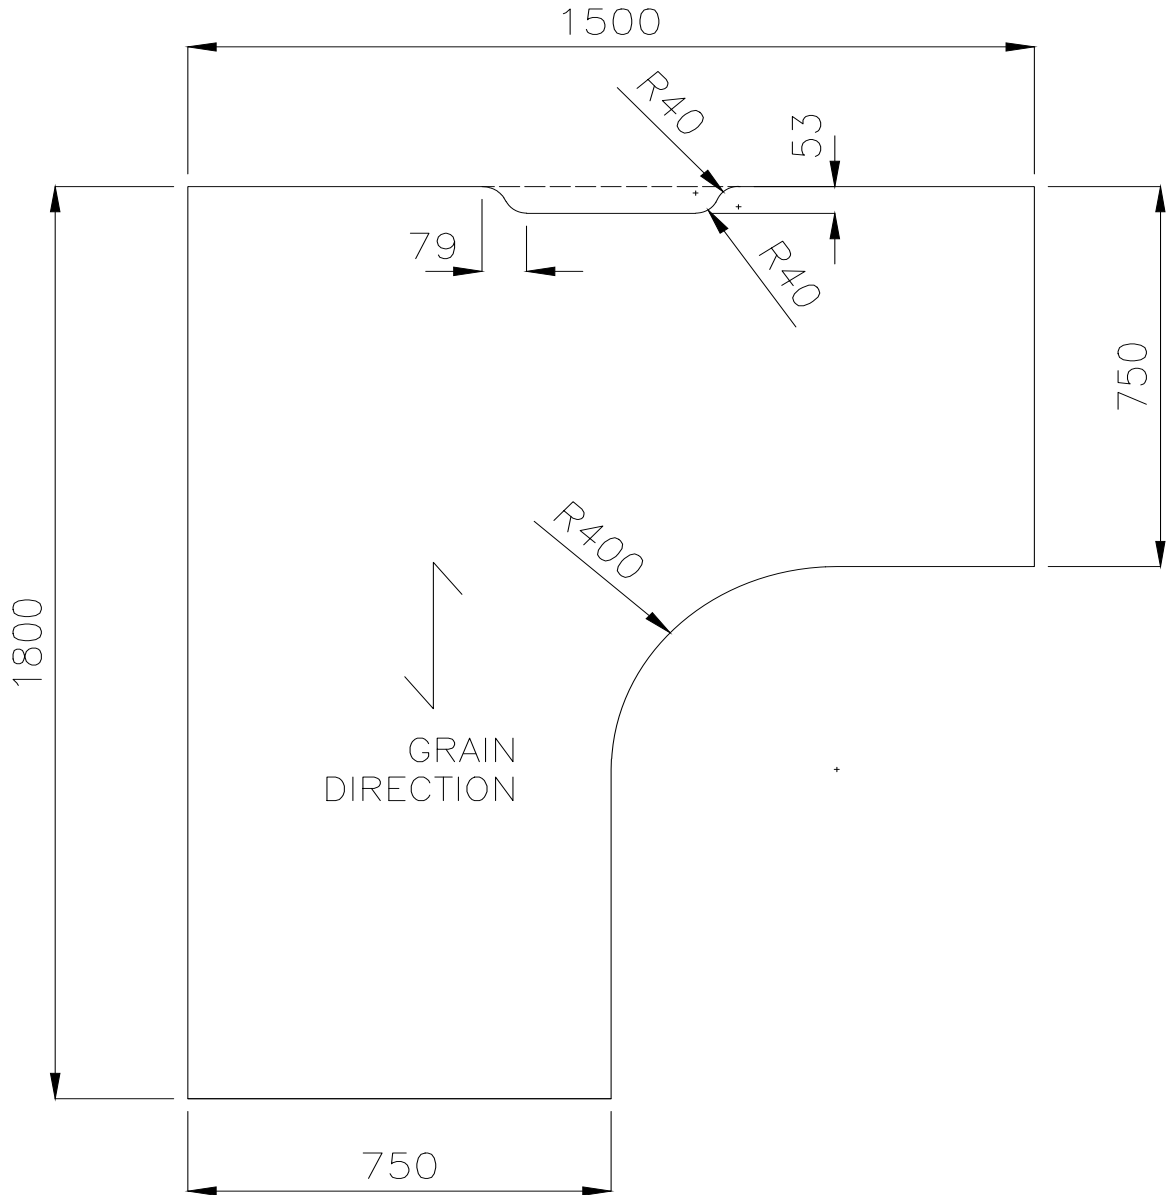

# Office Workstations 750D

Office Range

R20-WS18187

FRONT VIEW

BACK VIEW

TOP VIEW

SIDE VIEW

END VIEW

# Office Workstations 750D

Office Range

R20-WS21217

FRONT VIEW

BACK VIEW

TOP VIEW

SIDE VIEW

END VIEW

# Office Workstations 750D

Office Range

R2O-WS21217

PRODUCT CODE: R2O-WST15187	REMARKS: -
ASSEMBLED SIZE: -	 2022 READY TO GO FURNITURE PTY LTD