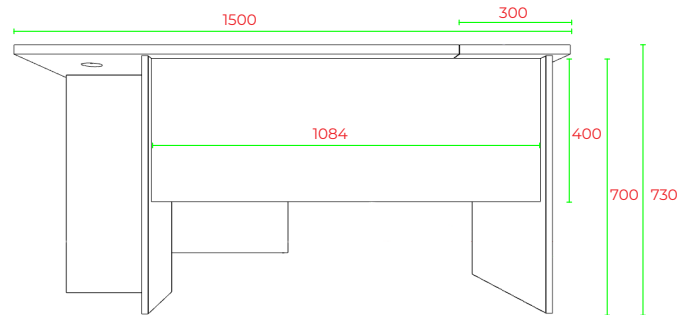

# Office Workstations 750D

Office Range

R2O-WS12127

TOP VIEW

FRONT VIEW

SIDE VIEW

END VIEW

# Office Workstations 750D

Office Range

R20-WS15157

FRONT VIEW

BACK VIEW

TOP VIEW

SIDE VIEW

END VIEW

# Office Workstations 750D

Office Range

R2O-WS15187

FRONT VIEW

BACK VIEW

TOP VIEW

1800 SIDE VIEW

END VIEW