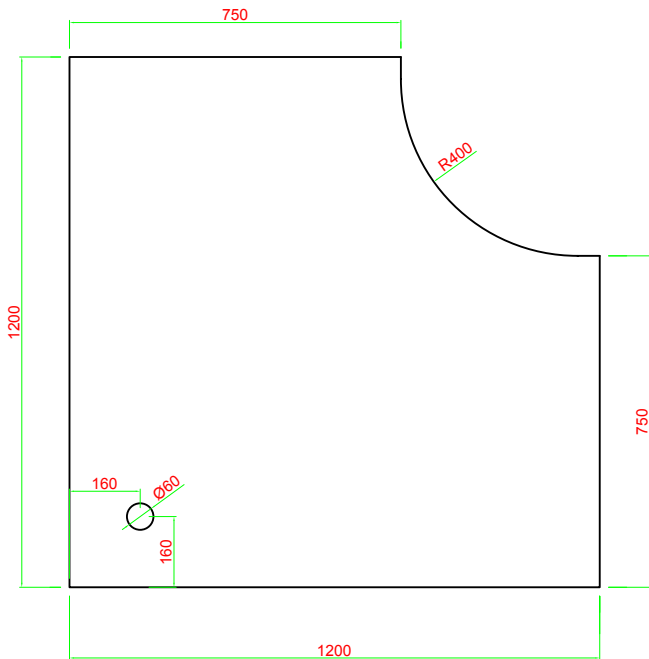

# Office Workstations 750D

Office Range

R2O-WS12127

TOP VIEW

FRONT VIEW

SIDE VIEW

END VIEW

# Office Workstations 750D

Office Range

R20-WS15157

FRONT VIEW

BACK VIEW

TOP VIEW

SIDE VIEW

END VIEW

# Office Workstations 750D

Office Range

R2O-WS15187

FRONT VIEW

BACK VIEW

TOP VIEW

1800 SIDE VIEW

END VIEW

# Office Workstations 750D

Office Range

R20-WS18187

FRONT VIEW

BACK VIEW

TOP VIEW

SIDE VIEW

END VIEW