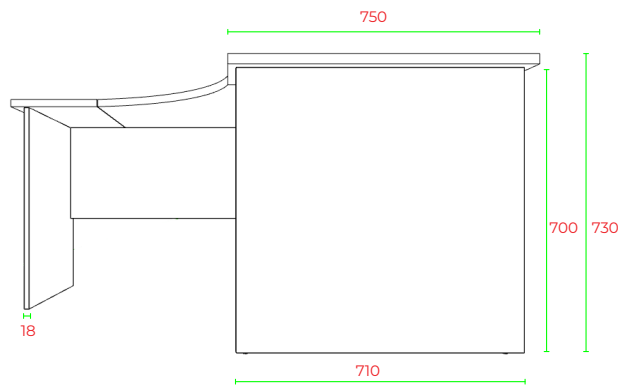

# Office Workstations 750D

Office Range

R20-WS15157

FRONT VIEW

BACK VIEW

TOP VIEW

SIDE VIEW

END VIEW

# Office Workstations 750D

Office Range

R2O-WS15187

FRONT VIEW

BACK VIEW

TOP VIEW

1800 SIDE VIEW

END VIEW