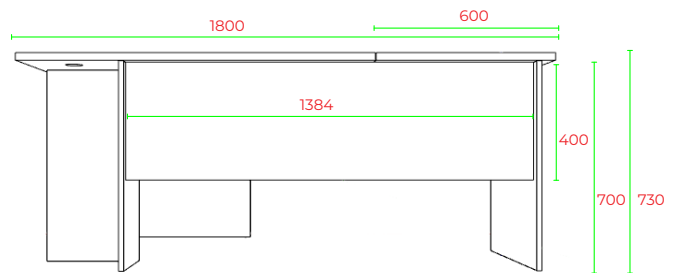

# Office Workstations 750D

Office Range

R2O-WS15187

FRONT VIEW

BACK VIEW

TOP VIEW

1800 SIDE VIEW

END VIEW