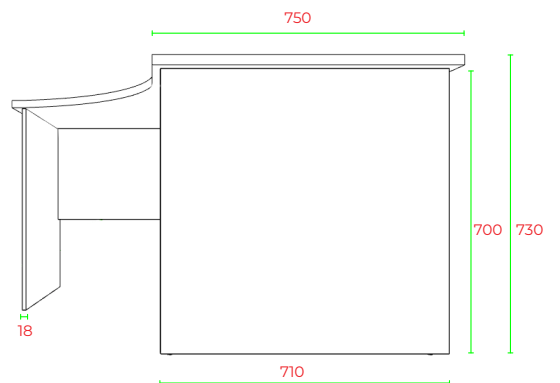

# Office Workstations 750D

Office Range

R2O-WS12127

TOP VIEW

FRONT VIEW

SIDE VIEW

END VIEW

# Office Workstations 750D

Office Range

R20-WS15157

FRONT VIEW

BACK VIEW

TOP VIEW

SIDE VIEW

END VIEW

# Office Workstations 750D

Office Range

R2O-WS15187

FRONT VIEW

BACK VIEW

TOP VIEW

1800 SIDE VIEW

END VIEW