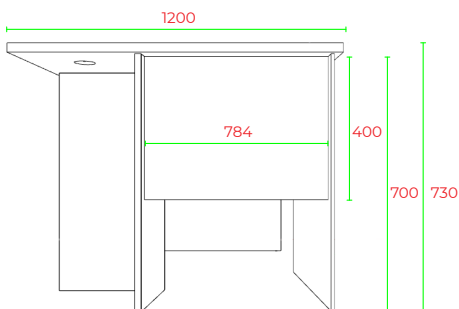

Office Workstations 750D

Office Range

R2O-WS12127

TOP VIEW

FRONT VIEW

SIDE VIEW

END VIEW

Office Workstations 750D

Office Range

R20-WS15157

FRONT VIEW

BACK VIEW

TOP VIEW

SIDE VIEW

END VIEW

Office Workstations 750D

Office Range

R2O-WS15187

FRONT VIEW

BACK VIEW

TOP VIEW

1800 SIDE VIEW

END VIEW

710

Office Workstations 750D

Office Range

R20-WS18187

FRONT VIEW

BACK VIEW

TOP VIEW

SIDE VIEW

END VIEW