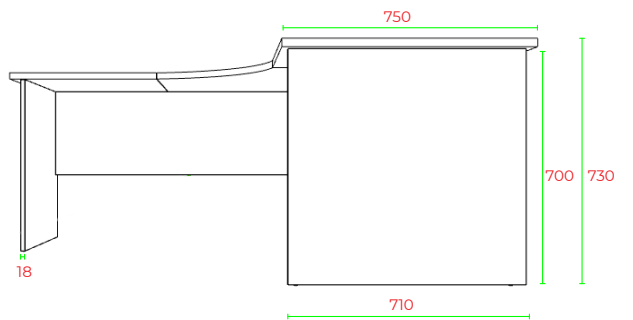

Office Range

R2O-WS15187

FRONT VIEW

BACK VIEW

TOP VIEW

1800 SIDE VIEW

END VIEW

710

Office Workstations 750D

Office Range

R20-WS18187

FRONT VIEW

BACK VIEW

TOP VIEW

SIDE VIEW

END VIEW

Office Workstations 750D

Office Range

R20-WS21217

FRONT VIEW

BACK VIEW

TOP VIEW

SIDE VIEW

END VIEW