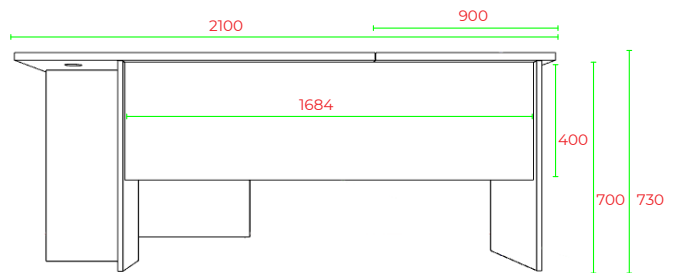

Office Workstations 750D

Office Range

R20-WS21217

FRONT VIEW

BACK VIEW

TOP VIEW

SIDE VIEW

END VIEW