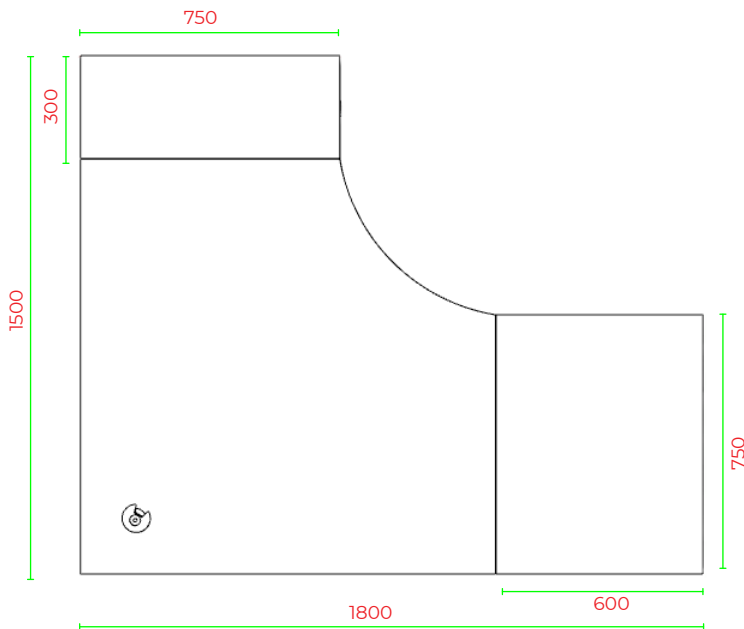

Office Range

R2O-WS15187

FRONT VIEW

BACK VIEW

TOP VIEW

1800 SIDE VIEW

END VIEW

710

Office Workstations 750D

Office Range

R20-WS18187

FRONT VIEW

BACK VIEW

TOP VIEW

SIDE VIEW

END VIEW

Office Workstations 750D

Office Range

R20-WS21217

FRONT VIEW

BACK VIEW

TOP VIEW

SIDE VIEW

END VIEW