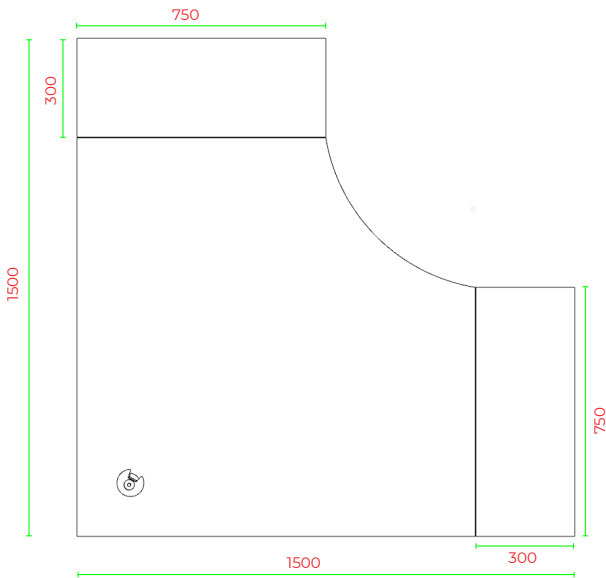

Office Range

R20-WS15157

FRONT VIEW

BACK VIEW

TOP VIEW

SIDE VIEW

END VIEW

Office Workstations 750D

Office Range

R2O-WS15187

FRONT VIEW

BACK VIEW

TOP VIEW

1800 SIDE VIEW

END VIEW

710

Office Workstations 750D

Office Range

R20-WS18187

FRONT VIEW

BACK VIEW

TOP VIEW

SIDE VIEW

END VIEW

Office Workstations 750D

Office Range

R20-WS21217

FRONT VIEW

BACK VIEW

TOP VIEW

SIDE VIEW

END VIEW