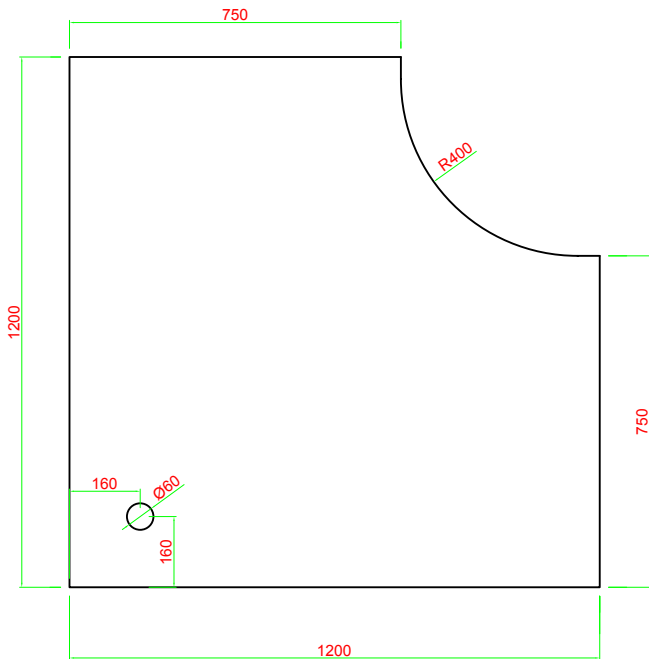

Office Workstations 750D

Office Range

R2O-WS12127

TOP VIEW

FRONT VIEW

SIDE VIEW

END VIEW

Office Workstations 750D

Office Range

R20-WS15157

FRONT VIEW

BACK VIEW

TOP VIEW

SIDE VIEW

END VIEW

Office Workstations 750D

Office Range

R2O-WS15187

FRONT VIEW

BACK VIEW

TOP VIEW

1800 SIDE VIEW

END VIEW

710

Office Workstations 750D

Office Range

R20-WS18187

FRONT VIEW

BACK VIEW

TOP VIEW

SIDE VIEW

END VIEW