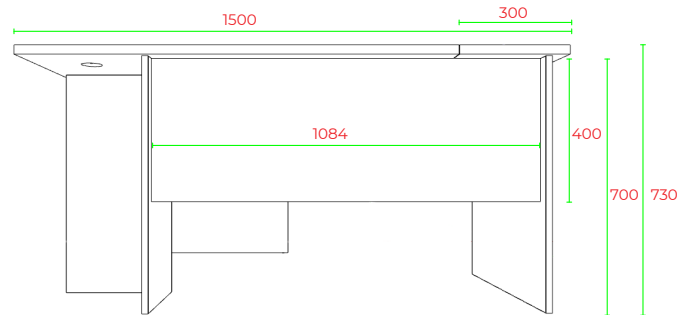

Office Workstations 750D

Office Range

R2O-WS12127

TOP VIEW

FRONT VIEW

SIDE VIEW

END VIEW

Office Workstations 750D

Office Range

R20-WS15157

FRONT VIEW

BACK VIEW

TOP VIEW

SIDE VIEW

END VIEW

Office Workstations 750D

Office Range

R2O-WS15187

FRONT VIEW

BACK VIEW

TOP VIEW

1800 SIDE VIEW

END VIEW

710

Office Workstations 750D

Office Range

R20-WS18187

FRONT VIEW

BACK VIEW

TOP VIEW

SIDE VIEW

END VIEW