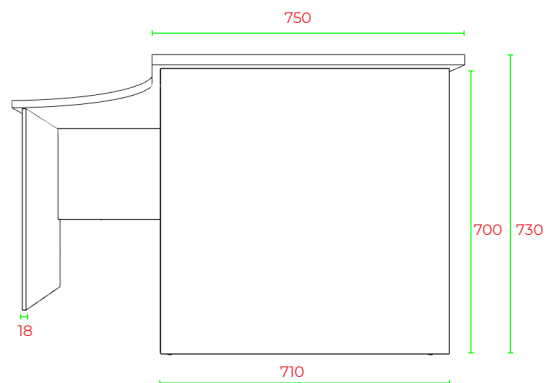

Office Workstations 750D

Office Range

R2O-WS12127

TOP VIEW

FRONT VIEW

SIDE VIEW

END VIEW

Office Workstations 750D

Office Range

R20-WS15157

FRONT VIEW

BACK VIEW

TOP VIEW

SIDE VIEW

END VIEW

Office Workstations 750D

Office Range

R2O-WS15187

FRONT VIEW

BACK VIEW

TOP VIEW

1800 SIDE VIEW

END VIEW

710

Office Workstations 750D

Office Range

R20-WS18187

FRONT VIEW

BACK VIEW

TOP VIEW

SIDE VIEW

END VIEW