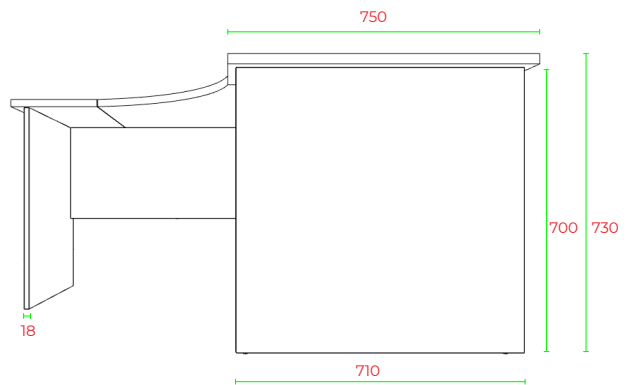

Office Range

R20-WS15157

FRONT VIEW

BACK VIEW

TOP VIEW

SIDE VIEW

END VIEW

Office Workstations 750D

Office Range

R2O-WS15187

FRONT VIEW

BACK VIEW

TOP VIEW

1800 SIDE VIEW

END VIEW

710

Office Workstations 750D

Office Range

R20-WS18187

FRONT VIEW

BACK VIEW

TOP VIEW

SIDE VIEW

END VIEW

Office Workstations 750D

Office Range

R20-WS21217

FRONT VIEW

BACK VIEW

TOP VIEW

SIDE VIEW

END VIEW