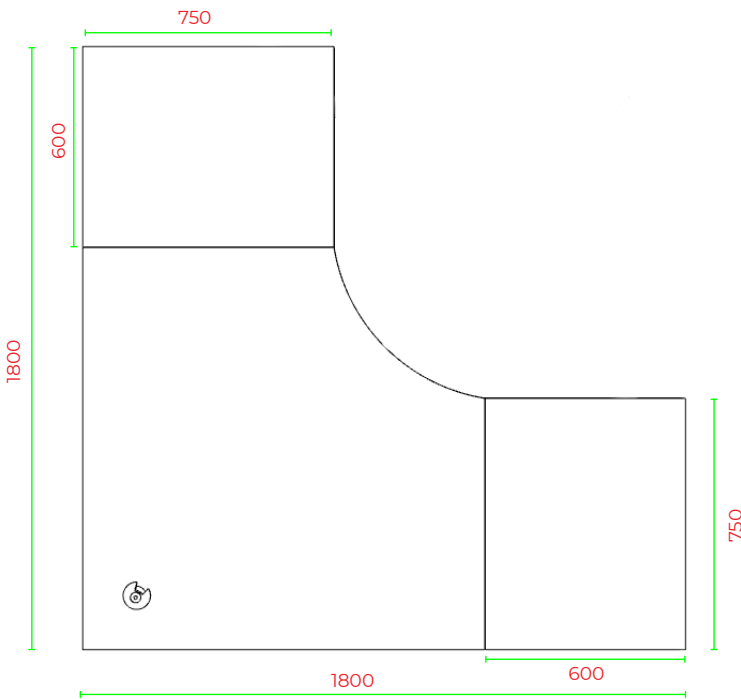

Office Range

R2O-WS15187

FRONT VIEW

BACK VIEW

TOP VIEW

1800 SIDE VIEW

END VIEW

710

Office Workstations 750D

Office Range

R20-WS18187

FRONT VIEW

BACK VIEW

TOP VIEW

SIDE VIEW

END VIEW

Office Workstations 750D

Office Range

R20-WS21217

FRONT VIEW

BACK VIEW

TOP VIEW

SIDE VIEW

END VIEW