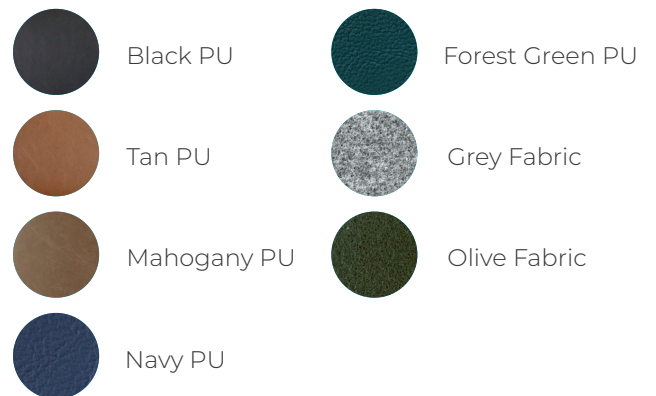

RAND STOOL 750H & 650H

RANDSTL

FEATURES

- Available in fully upholstered PU or Fabric
- Sophisticated stitching detail
- Black or White powdercoated metal frame
- Sturdy Fixed-height Sled base
- Foot rest

COLOURS

FRAME COLOUR

RAND STOOL 750H & 650H

Overall Height: 750mm / 650mm

Seat Width: 450mm

Seat Depth: 345mm

Back Width: 450mm

Back Height: 230mm