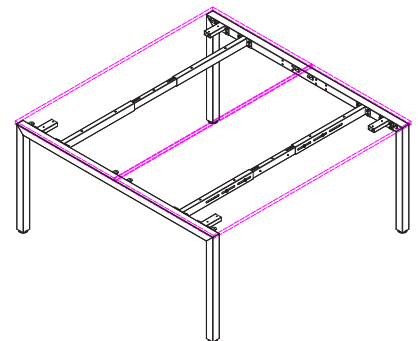

# STRATA DESK

2 Person Inline Double Sided

ST-IND127-2 / ST-IND157-2 / ST-IND187-2

## FEATURES

- E0 25mm Scalloped Work Tops
- 50 x 50 Powdercoated Steel frames
- 1x Adjustable Beams Per Person
- 30mm Height Adjustable feet
- 10 Year Warranty

### ST-IND127-2 1200 x 750 (Assembled: 1200W x 1500D x 725H)

4 Cartons: 67KG

2x INT1275 Scalloped Top - 1265L x 815W x 45H / 17KG / 0.046m<sup>3</sup>

1x ST-LE15 - Double STRATA End Legs - 1510L x 120W x 720H 24kg - 0.013m<sup>3</sup> (2 legs per ctn)

1x ST-AB1218 - Adjustable Beam - 870L x 145W x 125H 9kg - 0.01m<sup>3</sup> (2 beams per ctn)

---