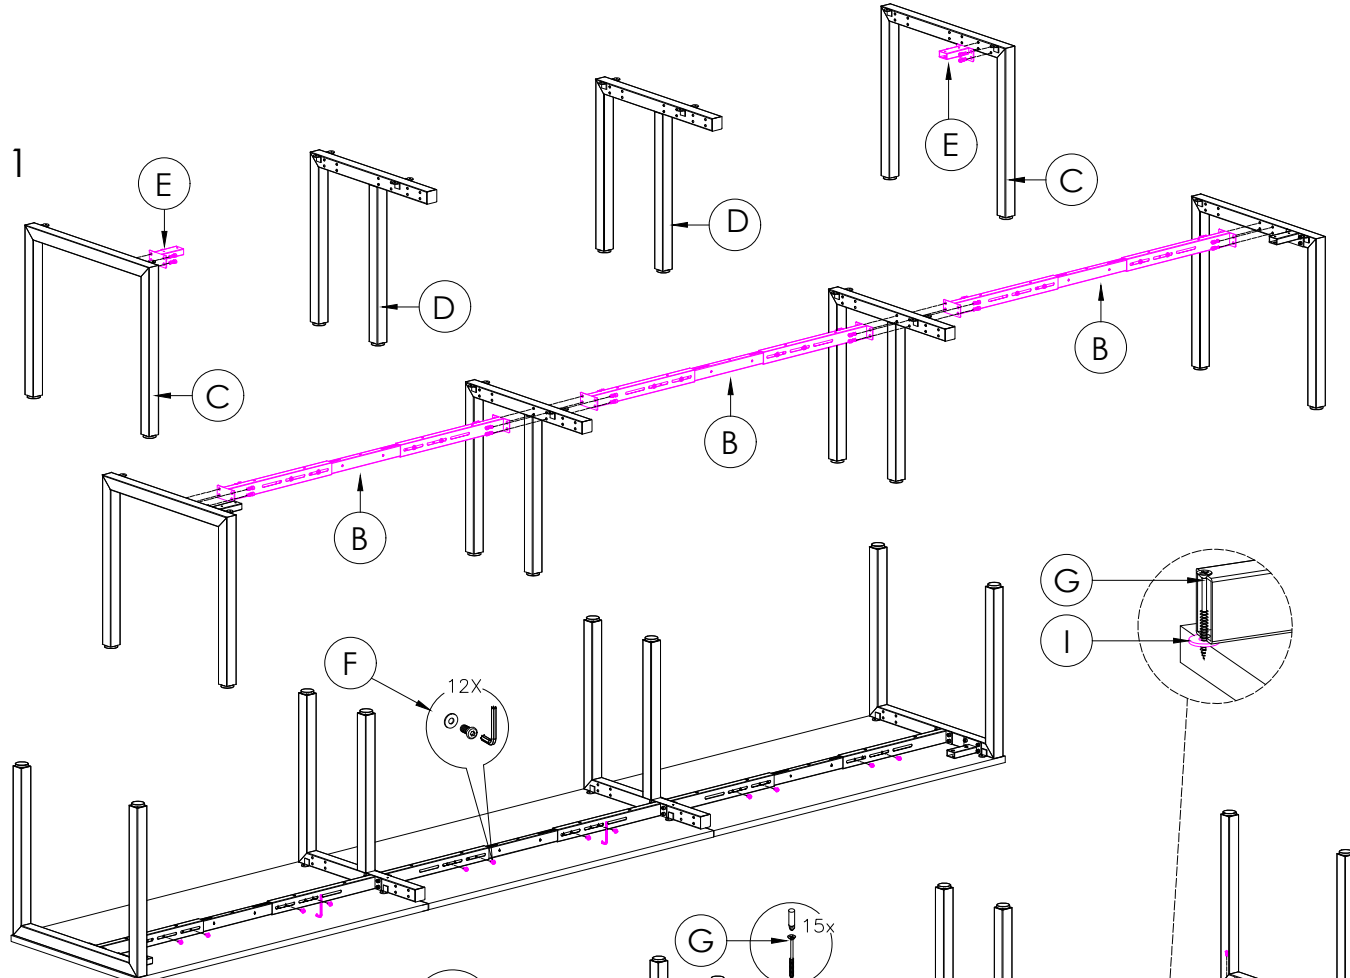

A	VARIOUS SIZES  DESKTOP	x3	C	 2x ST-LE75	x1	D	 ST-INSS (700mm)	x2			
B	ST-AB1218  ADJUSTABLE BEAM	x3	E	100mm x 50mm  BRACKET	x2	F	M6 x 20mm  BUTTON HEAD ALLEN BOLT	x12	G	70mm  CHIPBOARD SCREW	x15

STEP 1

STEP 2

STEP 3

CAUTION:
HEAVY

2 PERSON HEAVY
ASSEMBLY

J	VARIOUS SIZES  S23 PARTITION	x3	K	 *PACKED INSIDE THE PARTITION	x10	L	 JOINING STRIP	x2
M	GLASS / FABRIC  SCREEN	x2	N	S23-BR520SM  NOTE: CAN USE S23-BR520TM OR S23-BR520CL BRACKETS	x3	O	20mm  CHIPBOARD SCREW	x24
						P	 SL-BR520TM	x4