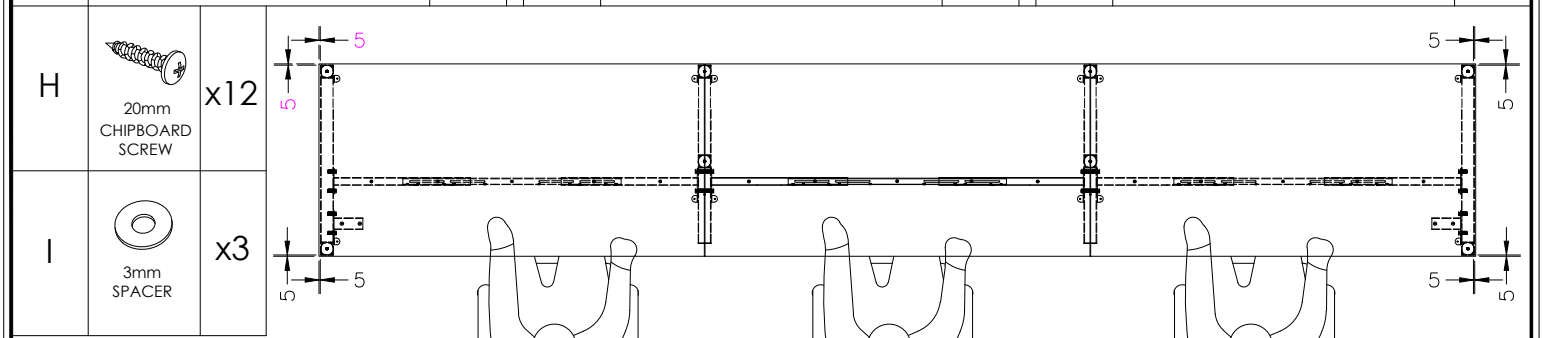

A	VARIOUS SIZES  DESKTOP	x3	C	 2x ST-LE75	x1	D	 ST-INSS (700mm)	x2			
B	ST-AB1218  ADJUSTABLE BEAM	x3	E	100mm x 50mm  BRACKET	x2	F	M6 x 20mm  BUTTON HEAD ALLEN BOLT	x12	G	70mm  CHIPBOARD SCREW	x15

STEP 1

STEP 2

STEP 3

CAUTION:
HEAVY

2 PERSON HEAVY
ASSEMBLY

J	VARIOUS SIZES  S23 PARTITION	x3	K	 *PACKED INSIDE THE PARTITION	x10	L	 JOINING STRIP	x2
M	GLASS / FABRIC  SCREEN	x2	N	S23-BR520SM  NOTE: CAN USE S23-BR520TM OR S23-BR520CL BRACKETS	x3	O	20mm  CHIPBOARD SCREW	x24
						P	 SL-BR520TM	x4