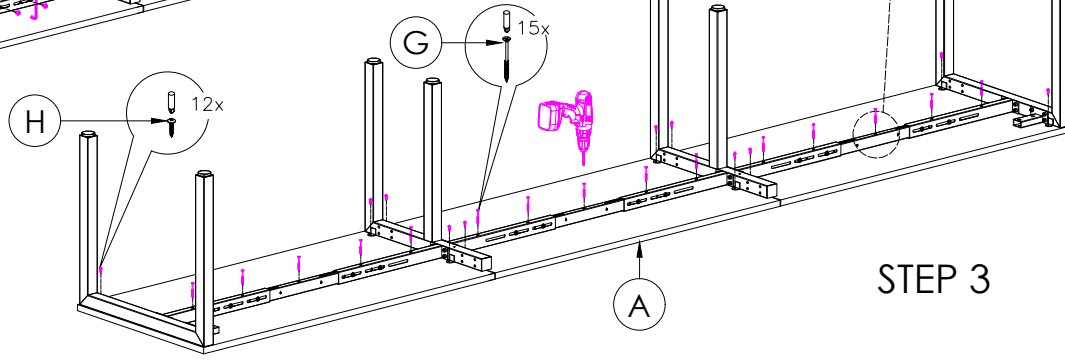

A	VARIOUS SIZES  DESKTOP	x3	C	 2x ST-LE75	x1	D	 ST-INSS (700mm)	x2			
B	ST-AB1218  ADJUSTABLE BEAM	x3	E	100mm x 50mm  BRACKET	x2	F	M6 x 20mm  BUTTON HEAD ALLEN BOLT	x12	G	70mm  CHIPBOARD SCREW	x15

STEP 1

STEP 2

STEP 3

CAUTION:
HEAVY

2 PERSON HEAVY
ASSEMBLY

J	VARIOUS SIZES  S23 PARTITION	x3	K	 *PACKED INSIDE THE PARTITION	x10	L	 JOINING STRIP	x2
M	GLASS / FABRIC  SCREEN	x2	N	S23-BR520SM  NOTE: CAN USE S23-BR520TM OR S23-BR520CL BRACKETS	x3	O	20mm  CHIPBOARD SCREW	x24
						P	 SL-BR520TM	x4