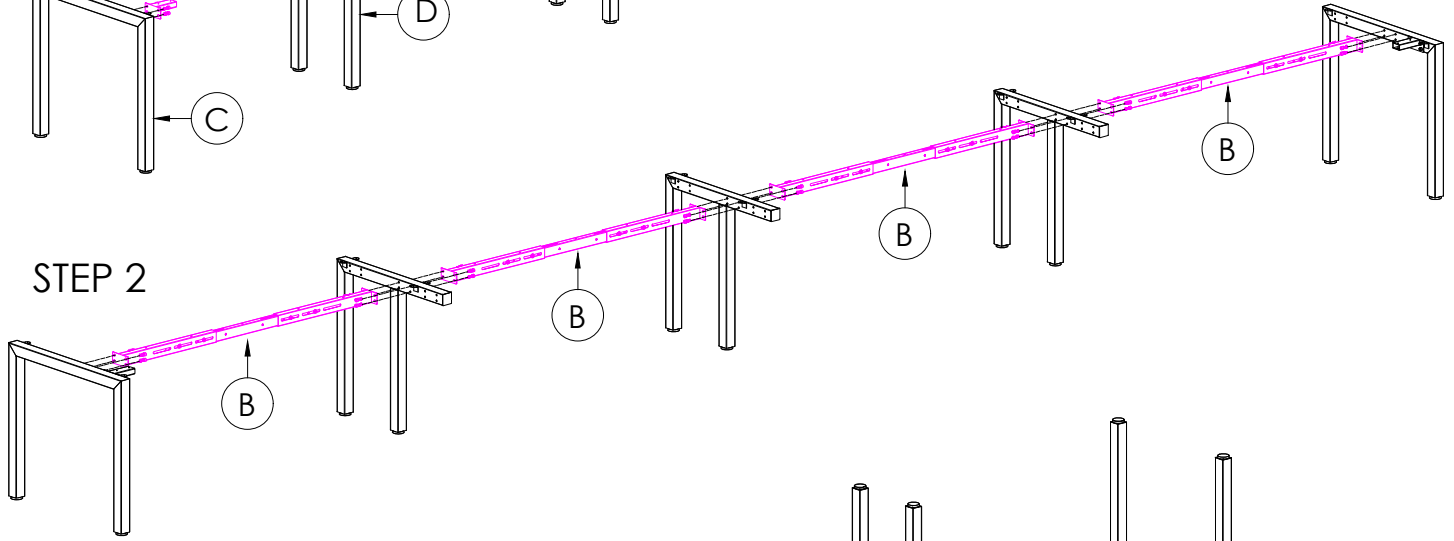

A	VARIOUS SIZES  DESKTOP	x4	C	 2x ST-LE75	x1	D	 ST-INSS (700mm)	x3
B	ST-AB1218  ADJUSTABLE BEAM	x4						
E	100mm x 50mm  BRACKET	x2	F	M6 x 20mm  BUTTON HEAD ALLEN BOLT	x16			

STEP 1

STEP 2

STEP 3

CAUTION:
HEAVY

2 PERSON HEAVY
ASSEMBLY

G	VARIOUS SIZES  S23 PARTITION	x4	H	S23-BR520SM NOTE: CAN USE S23-BR520TM OR S23-BR520CL BRACKETS	 BRACKETS	x4	 *PACKED INSIDE THE PARTITION	x8
J	70mm  CHIPBOARD SCREW	x20	K	20mm  CHIPBOARD SCREW	x16	 3mm SPACER	x4	

STEP 1

STEP 2

STEP 3

CAUTION:
HEAVY

2 PERSON HEAVY
ASSEMBLY

M	GLASS / FABRIC  SCREEN	x3	N	 *PACKED INSIDE THE PARTITION	x6	O	 BRACKETS	x6
			P	 JOINING STRIP	x3	Q	20mm  CHIPBOARD SCREW	x18