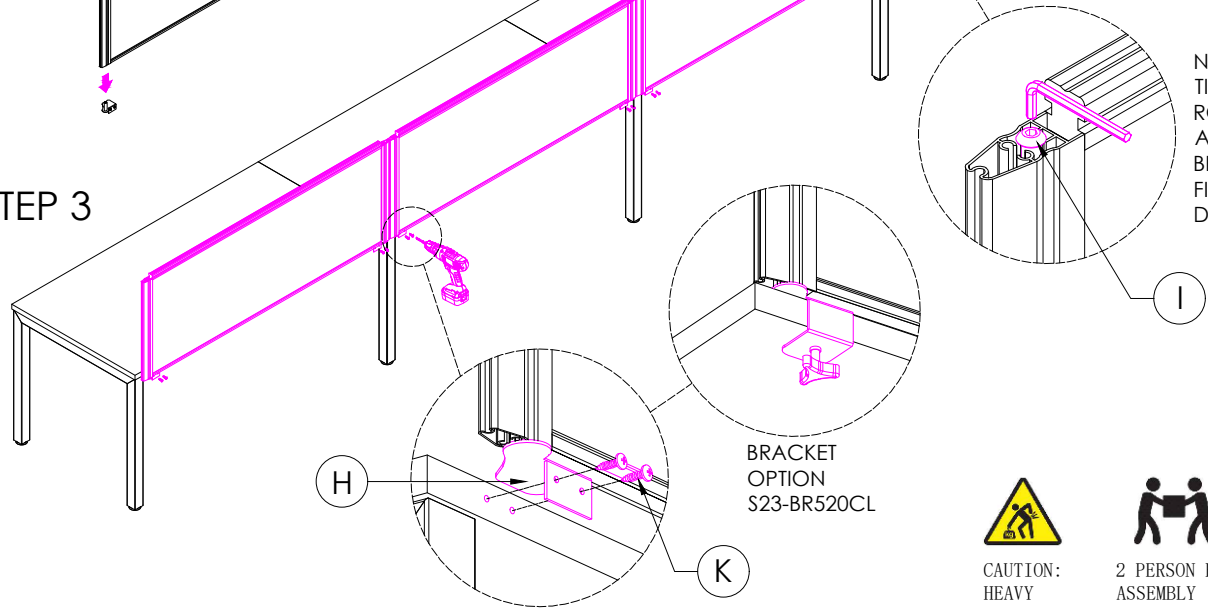

A	VARIOUS SIZES  DESKTOP	x4	C	 2x ST-LE75	x1	D	 ST-INSS (700mm)	x3
B	ST-AB1218  ADJUSTABLE BEAM	x4						
E	100mm x 50mm  BRACKET	x2	F	M6 x 20mm  BUTTON HEAD ALLEN BOLT	x16			

STEP 1

STEP 2

STEP 3

CAUTION:
HEAVY

2 PERSON HEAVY
ASSEMBLY

G	VARIOUS SIZES  S23 PARTITION	x4	H	S23-BR520SM NOTE: CAN USE S23-BR520TM OR S23-BR520CL BRACKETS	 BRACKETS	x4	 *PACKED INSIDE THE PARTITION	x8
J	70mm  CHIPBOARD SCREW	x20	K	20mm  CHIPBOARD SCREW	x16	 3mm SPACER	x4	

STEP 1

STEP 2

STEP 3

CAUTION:
HEAVY

2 PERSON HEAVY
ASSEMBLY

M	GLASS / FABRIC  SCREEN	x3	N	 *PACKED INSIDE THE PARTITION	x6	O	 BRACKETS	x6
			P	 JOINING STRIP	x3	Q	20mm  CHIPBOARD SCREW	x18