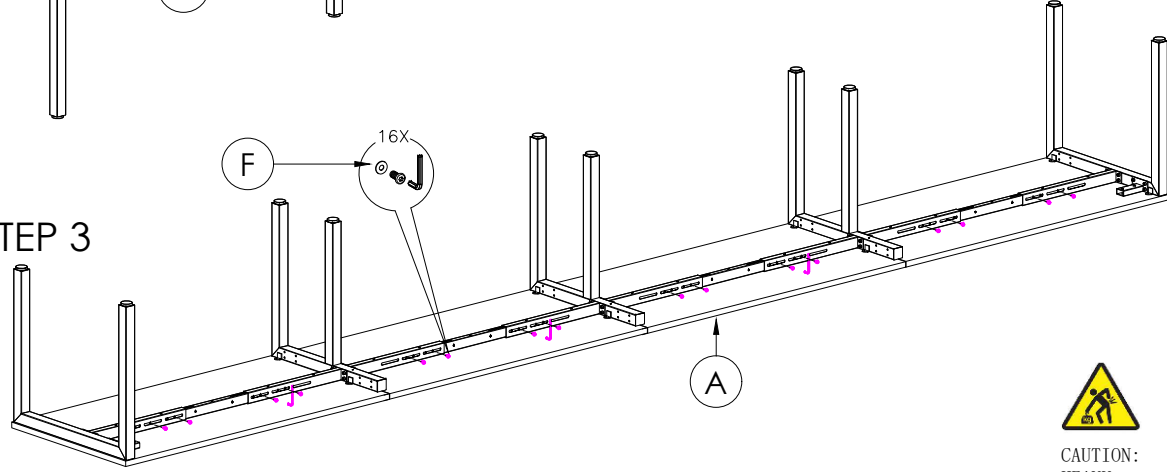

A	VARIOUS SIZES  DESKTOP	x4	C	 2x ST-LE75	x1	D	 ST-INSS (700mm)	x3
B	ST-AB1218  ADJUSTABLE BEAM	x4						
E	100mm x 50mm  BRACKET	x2	F	M6 x 20mm  BUTTON HEAD ALLEN BOLT	x16			

STEP 1

STEP 2

STEP 3

CAUTION:
HEAVY

2 PERSON HEAVY
ASSEMBLY

G	VARIOUS SIZES  S23 PARTITION	x4	H	S23-BR520SM NOTE: CAN USE S23-BR520TM OR S23-BR520CL BRACKETS	 BRACKETS	x4	 *PACKED INSIDE THE PARTITION	x8
J	70mm  CHIPBOARD SCREW	x20	K	20mm  CHIPBOARD SCREW	x16	 3mm SPACER	x4	

STEP 1

STEP 2

STEP 3

CAUTION:
HEAVY

2 PERSON HEAVY
ASSEMBLY

M	GLASS / FABRIC  SCREEN	x3	N	 *PACKED INSIDE THE PARTITION	x6	O	 BRACKETS	x6
			P	 JOINING STRIP	x3	Q	20mm  CHIPBOARD SCREW	x18