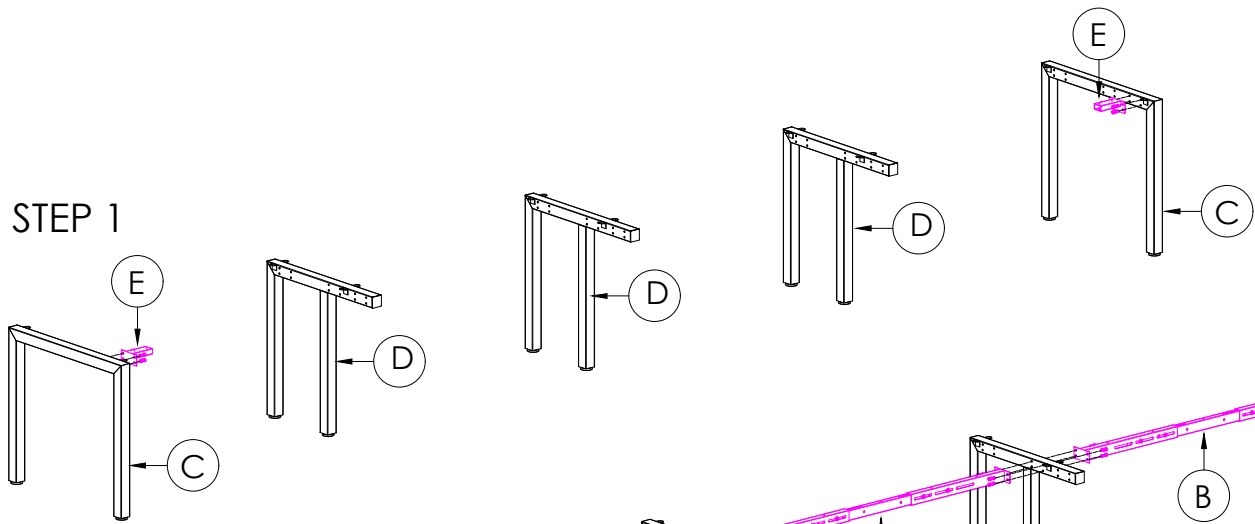

A	VARIOUS SIZES  DESKTOP	x4	C	 2x ST-LE75	x1	D	 ST-INSS (700mm)	x3
B	ST-AB1218  ADJUSTABLE BEAM	x4						
E	100mm x 50mm  BRACKET	x2	F	M6 x 20mm  BUTTON HEAD ALLEN BOLT	x16			

STEP 1

STEP 2

STEP 3

CAUTION:
HEAVY

2 PERSON HEAVY
ASSEMBLY

G	VARIOUS SIZES  S23 PARTITION	x4	H	S23-BR520SM NOTE: CAN USE S23-BR520TM OR S23-BR520CL BRACKETS	 BRACKETS	x4	 *PACKED INSIDE THE PARTITION	x8
J	70mm  CHIPBOARD SCREW	x20	K	20mm  CHIPBOARD SCREW	x16	 3mm SPACER	x4	

STEP 1

STEP 2

STEP 3

CAUTION:
HEAVY

2 PERSON HEAVY
ASSEMBLY

M	GLASS / FABRIC  SCREEN	x3	N	 *PACKED INSIDE THE PARTITION	x6	O	 BRACKETS	x6
			P	 JOINING STRIP	x3	Q	20mm  CHIPBOARD SCREW	x18