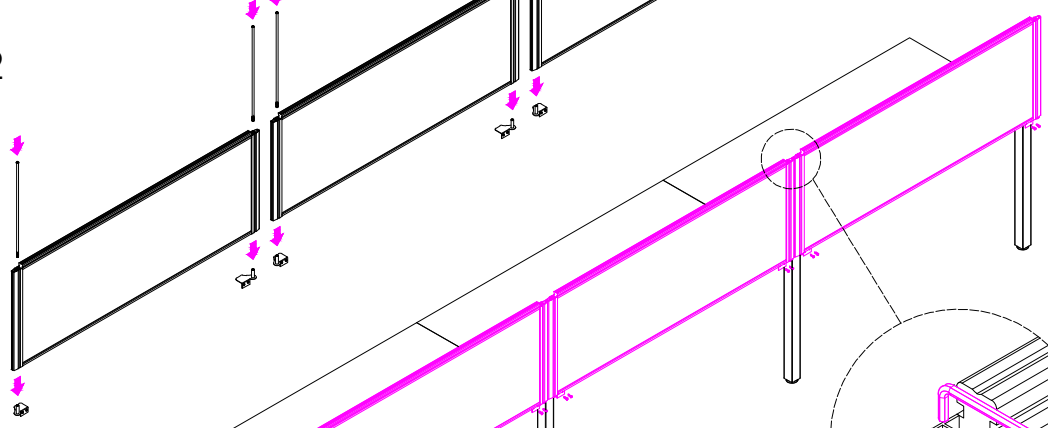

A	VARIOUS SIZES  DESKTOP	x4	C	 2x ST-LE75	x1	D	 ST-INSS (700mm)	x3
B	ST-AB1218  ADJUSTABLE BEAM	x4						
E	100mm x 50mm  BRACKET	x2	F	M6 x 20mm  BUTTON HEAD ALLEN BOLT	x16			

STEP 1

STEP 2

STEP 3

CAUTION:
HEAVY

2 PERSON HEAVY
ASSEMBLY

G	VARIOUS SIZES  S23 PARTITION	x4	H	S23-BR520SM NOTE: CAN USE S23-BR520TM OR S23-BR520CL BRACKETS	 BRACKETS	x4	 *PACKED INSIDE THE PARTITION	x8
J	70mm  CHIPBOARD SCREW	x20	K	20mm  CHIPBOARD SCREW	x16	 3mm SPACER	x4	

STEP 1

STEP 2

STEP 3

CAUTION:
HEAVY

2 PERSON HEAVY
ASSEMBLY

M	GLASS / FABRIC  SCREEN	x3	N	 *PACKED INSIDE THE PARTITION	x6	O	 BRACKETS	x6
			P	 JOINING STRIP	x3	Q	20mm  CHIPBOARD SCREW	x18