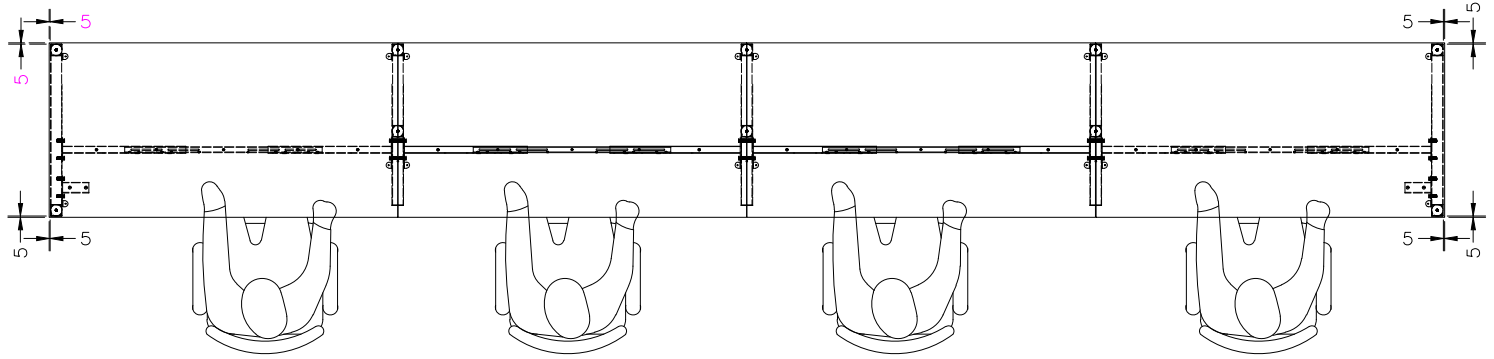

A	VARIOUS SIZES  DESKTOP	x4	C	 2x ST-LE75	x1	D	 ST-INSS (700mm)	x3
B	ST-AB1218  ADJUSTABLE BEAM	x4						
E	100mm x 50mm  BRACKET	x2	F	M6 x 20mm  BUTTON HEAD ALLEN BOLT	x16			

STEP 1

STEP 2

STEP 3

CAUTION:
HEAVY

2 PERSON HEAVY
ASSEMBLY

G	VARIOUS SIZES  S23 PARTITION	x4	H	S23-BR520SM NOTE: CAN USE S23-BR520TM OR S23-BR520CL BRACKETS	 BRACKETS	x4	 *PACKED INSIDE THE PARTITION	x8
J	70mm  CHIPBOARD SCREW	x20	K	20mm  CHIPBOARD SCREW	x16	 3mm SPACER	x4	

STEP 1

STEP 2

STEP 3

CAUTION:
HEAVY

2 PERSON HEAVY
ASSEMBLY

M	GLASS / FABRIC  SCREEN	x3	N	 *PACKED INSIDE THE PARTITION	x6	O	 BRACKETS	x6
			P	 JOINING STRIP	x3	Q	20mm  CHIPBOARD SCREW	x18