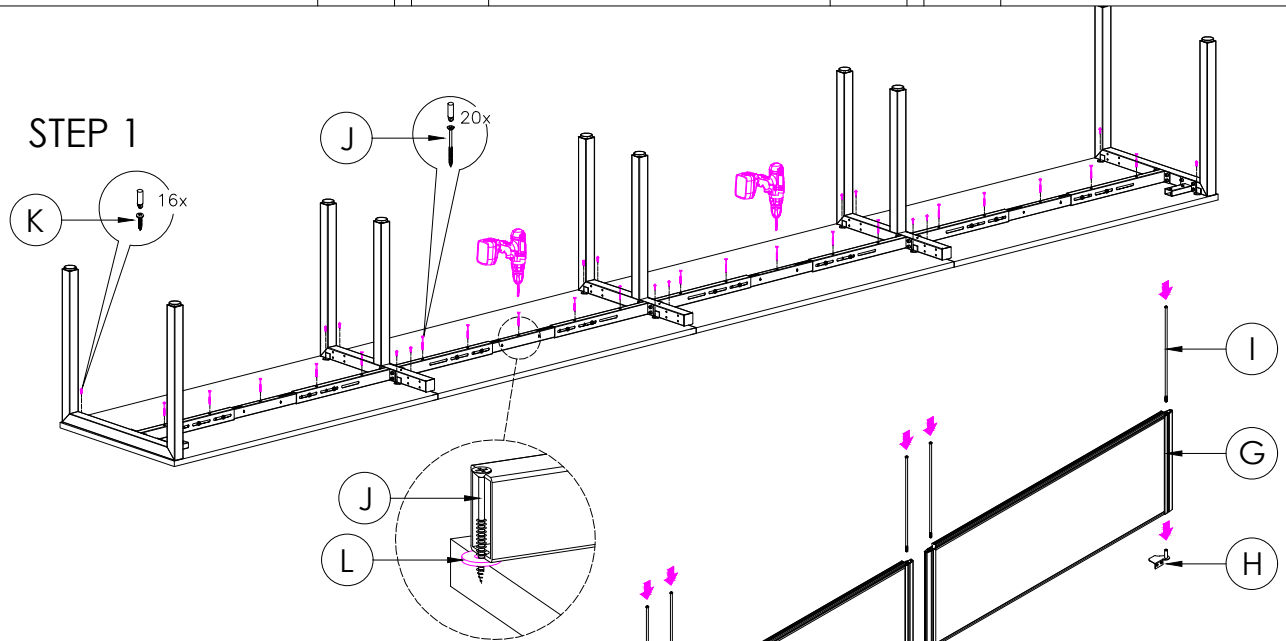

A	VARIOUS SIZES  DESKTOP	x4	C	 2x ST-LE75	x1	D	 ST-INSS (700mm)	x3
B	ST-AB1218  ADJUSTABLE BEAM	x4						
E	100mm x 50mm  BRACKET	x2	F	M6 x 20mm  BUTTON HEAD ALLEN BOLT	x16			

STEP 1

STEP 2

STEP 3

CAUTION:
HEAVY

2 PERSON HEAVY
ASSEMBLY

G	VARIOUS SIZES  S23 PARTITION	x4	H	S23-BR520SM NOTE: CAN USE S23-BR520TM OR S23-BR520CL BRACKETS	 BRACKETS	x4	 *PACKED INSIDE THE PARTITION	x8
J	70mm  CHIPBOARD SCREW	x20	K	20mm  CHIPBOARD SCREW	x16	 3mm SPACER	x4	

STEP 1

STEP 2

STEP 3

CAUTION:
HEAVY

2 PERSON HEAVY
ASSEMBLY

M	GLASS / FABRIC  SCREEN	x3	N	 *PACKED INSIDE THE PARTITION	x6	O	 BRACKETS	x6
			P	 JOINING STRIP	x3	Q	20mm  CHIPBOARD SCREW	x18